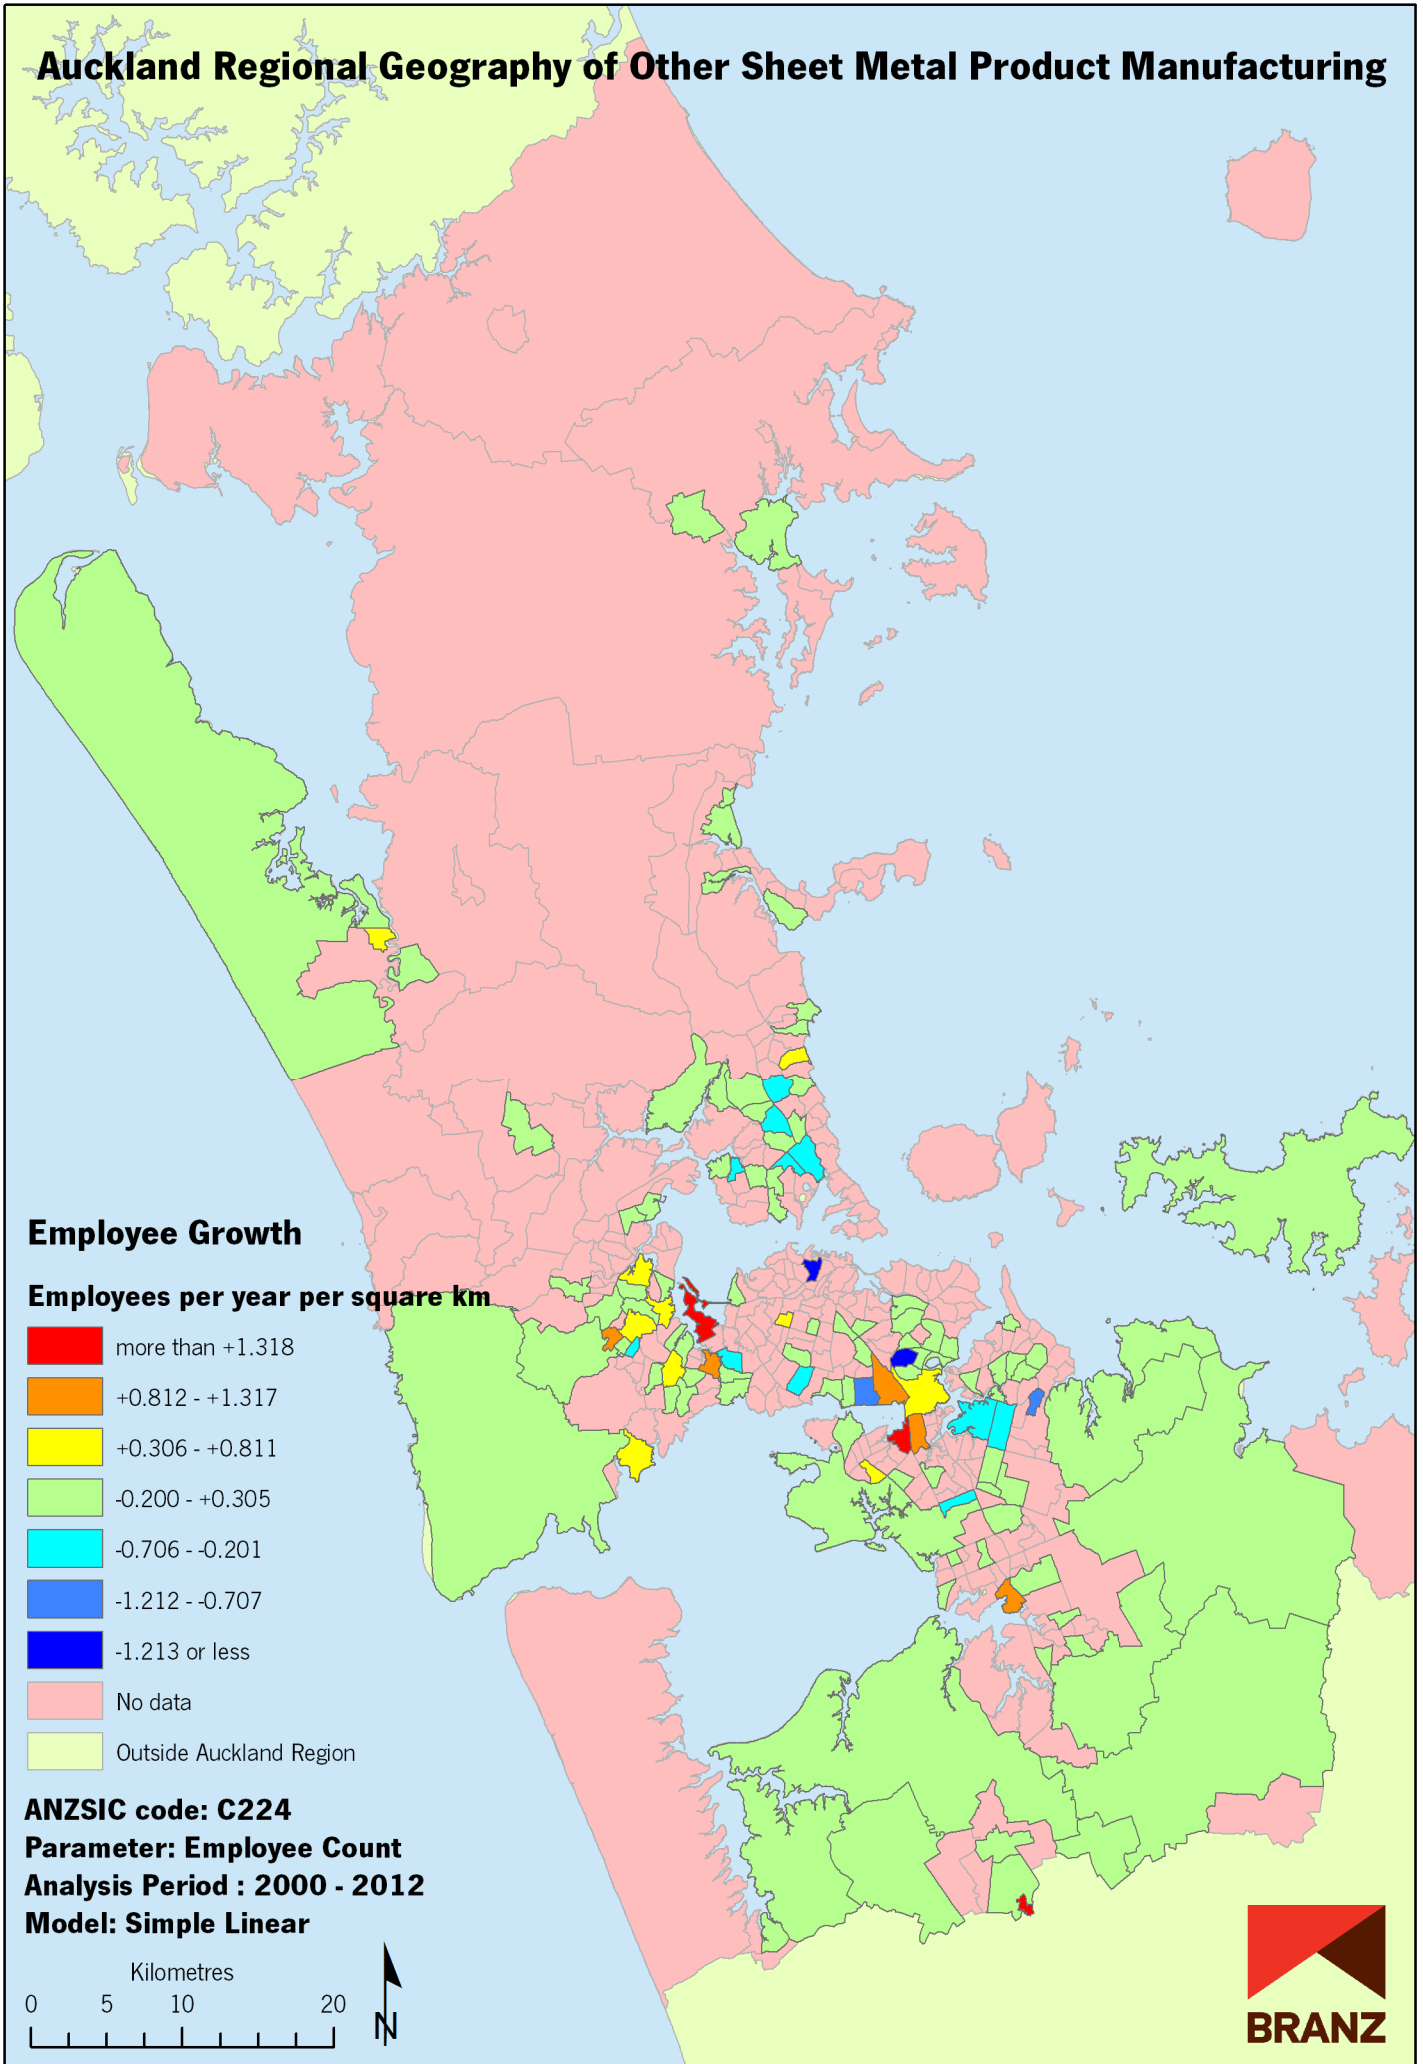

Auckland Regional Geography of Other Sheet Metal Product Manufacturing

Data sources: Statistics New Zealand, Land Information New Zealand, Ollivier & Co Ltd. Copyright BRANZ. Whilst due care has been taken, BRANZ gives no warranty as to the accuracy and completeness of any information on this map and accepts no liability for any error, omission or use of the information.