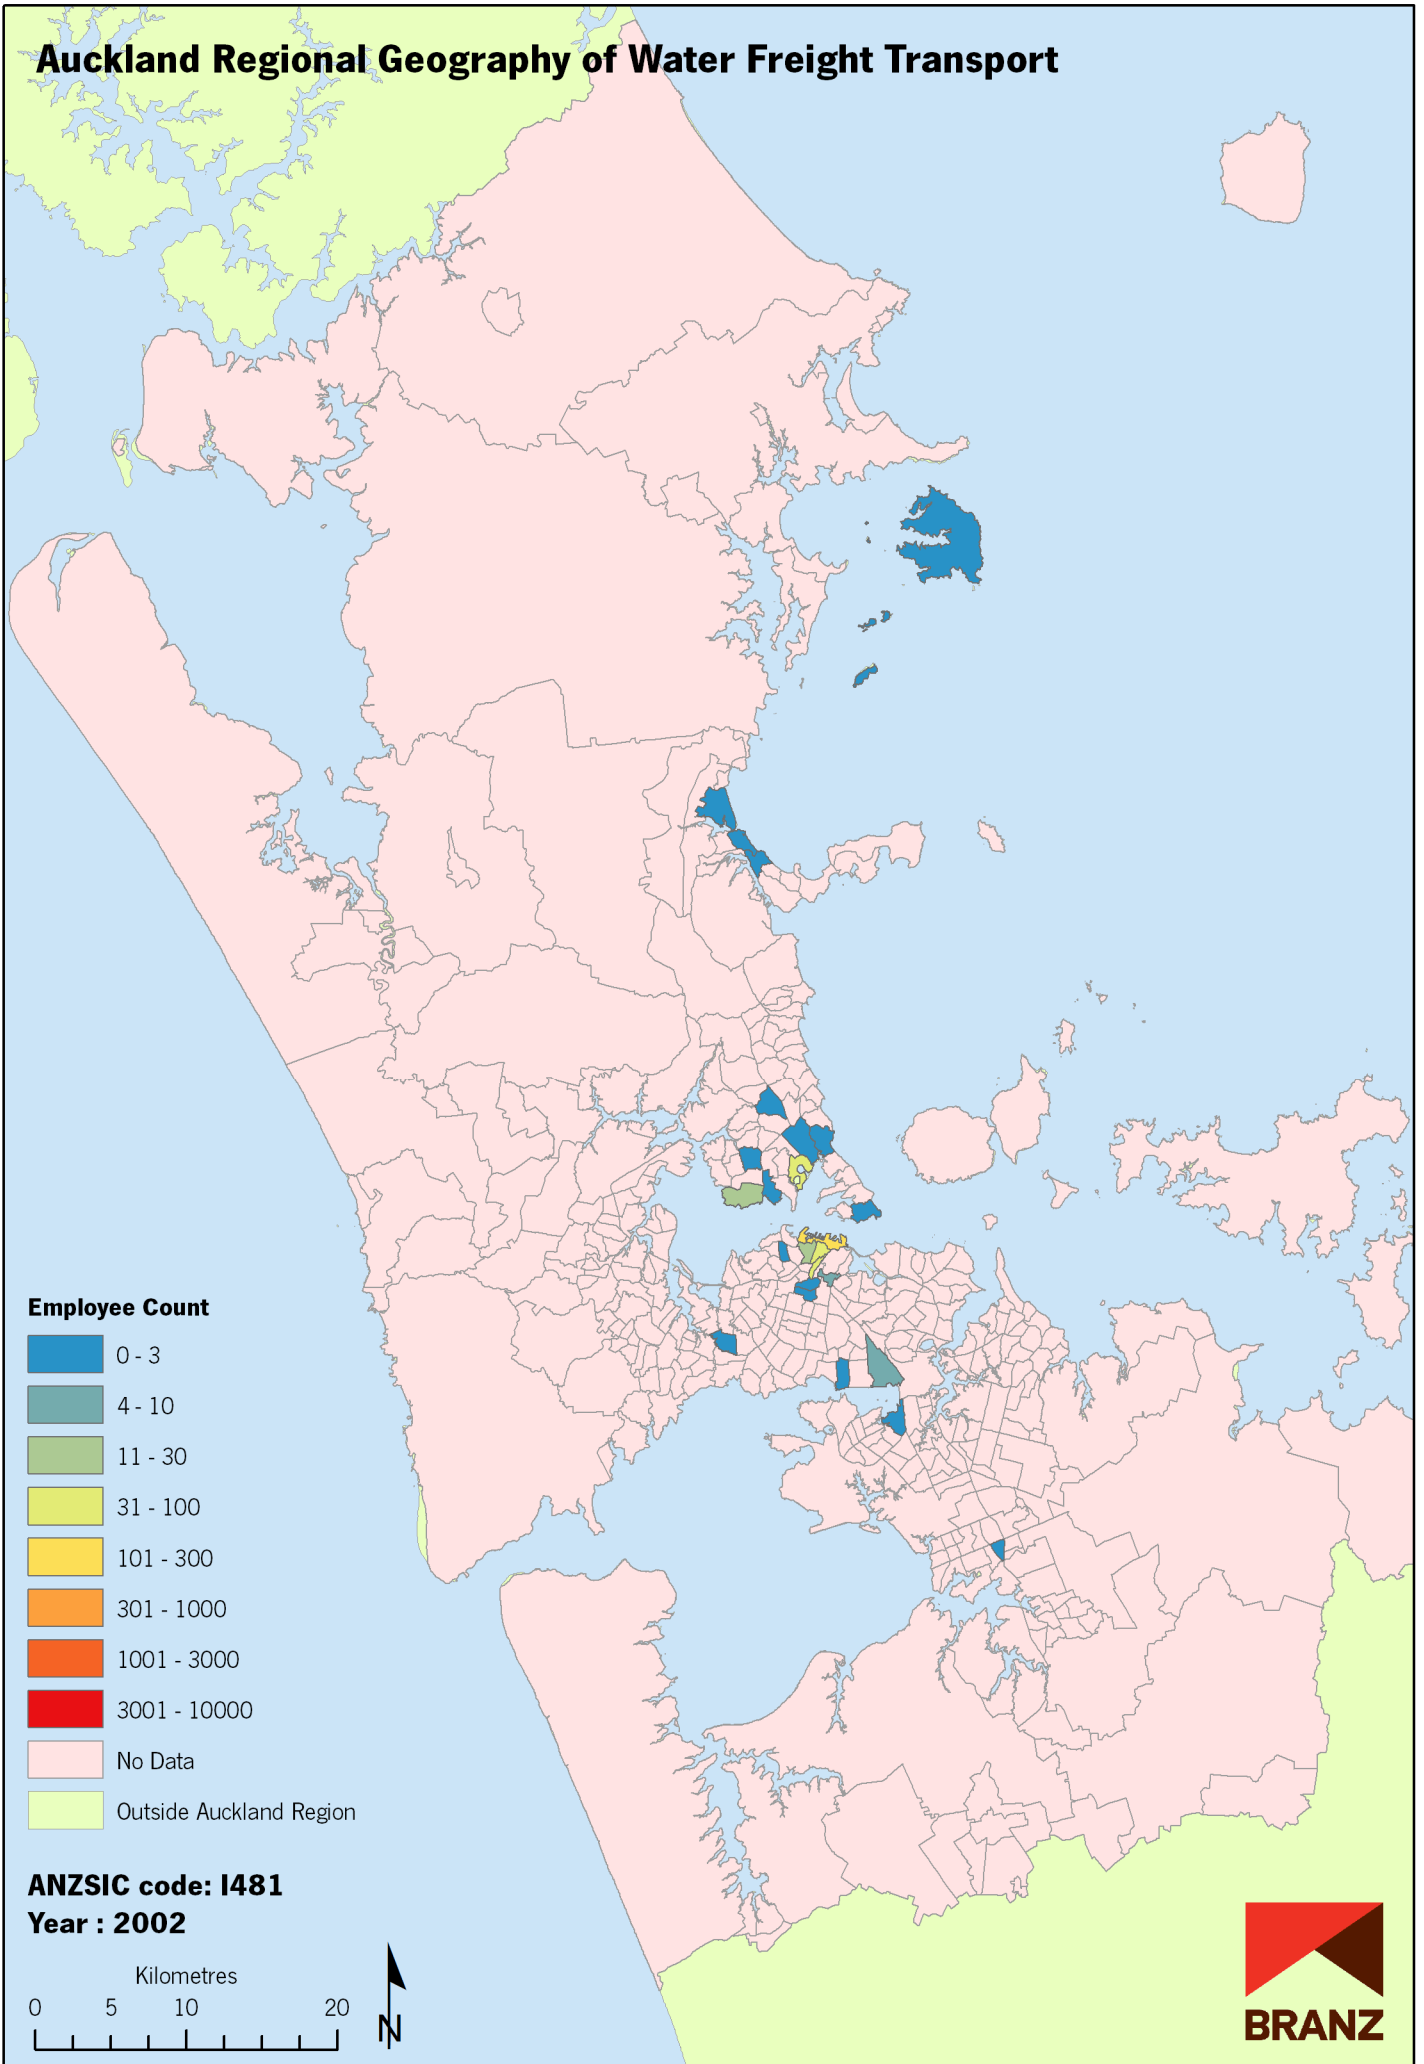

Auckland Regional Geography of Water Freight Transport

Data sources: Statistics New Zealand, Land Information New Zealand, Ollivier & Co Ltd. Copyright BRANZ. Whilst due care has been taken, BRANZ gives no warranty as to the accuracy and completeness of any information on this map and accepts no liability for any error, omission or use of the information.