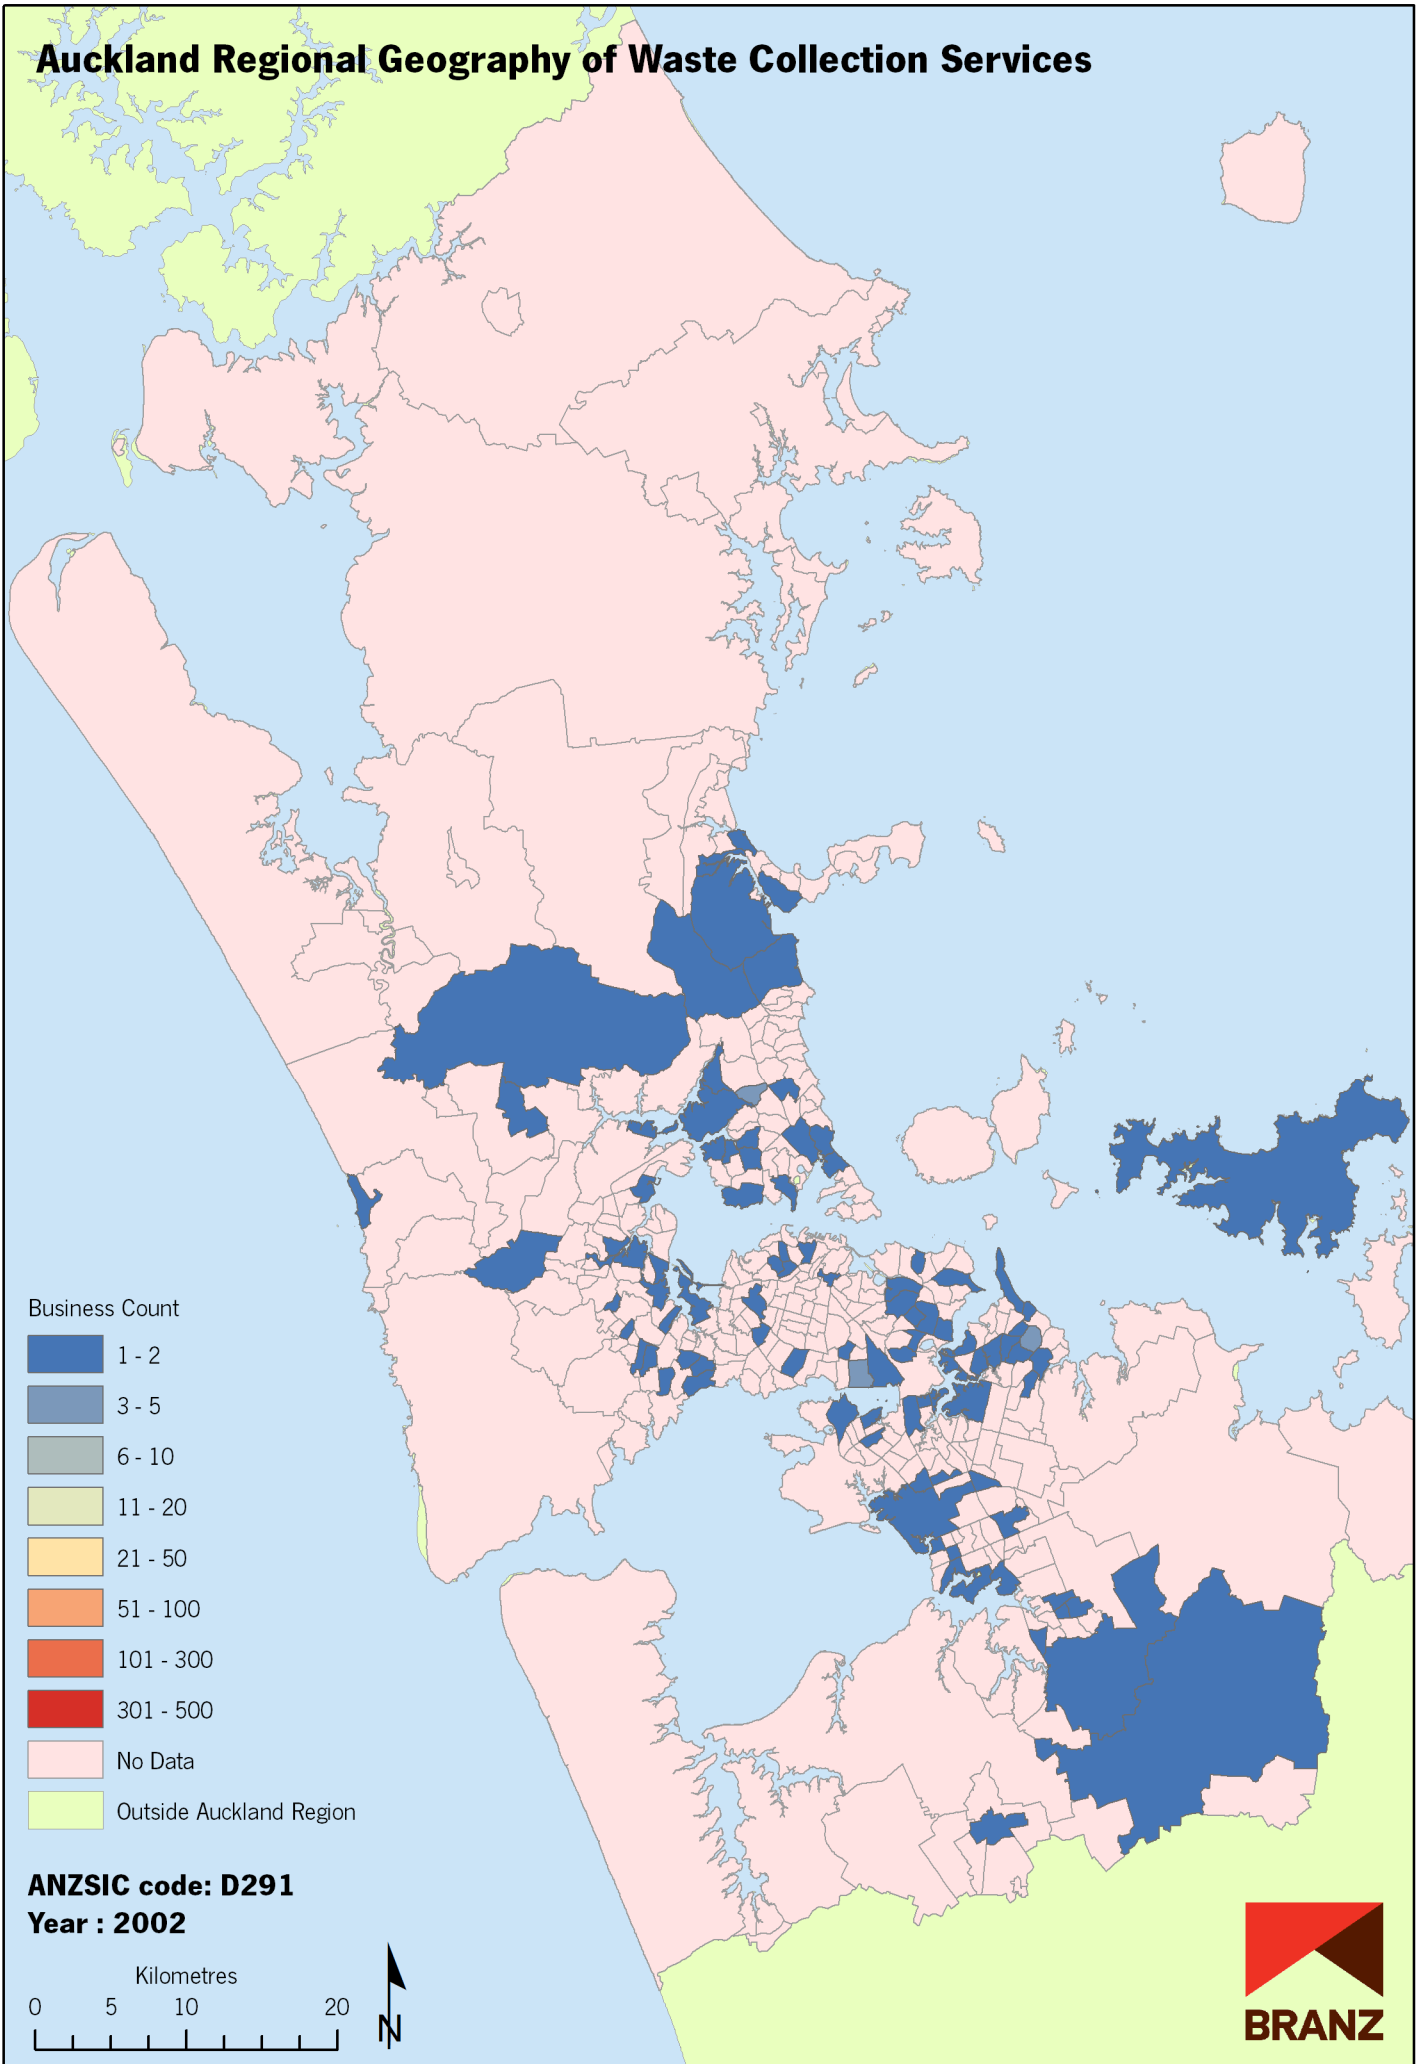

# Auckland Regional Geography of Waste Collection Services

Data sources: Statistics New Zealand, Land Information New Zealand, Ollivier & Co Ltd. Copyright BRANZ. Whilst due care has been taken, BRANZ gives no warranty as to the accuracy and completeness of any information on this map and accepts no liability for any error, omission or use of the information.