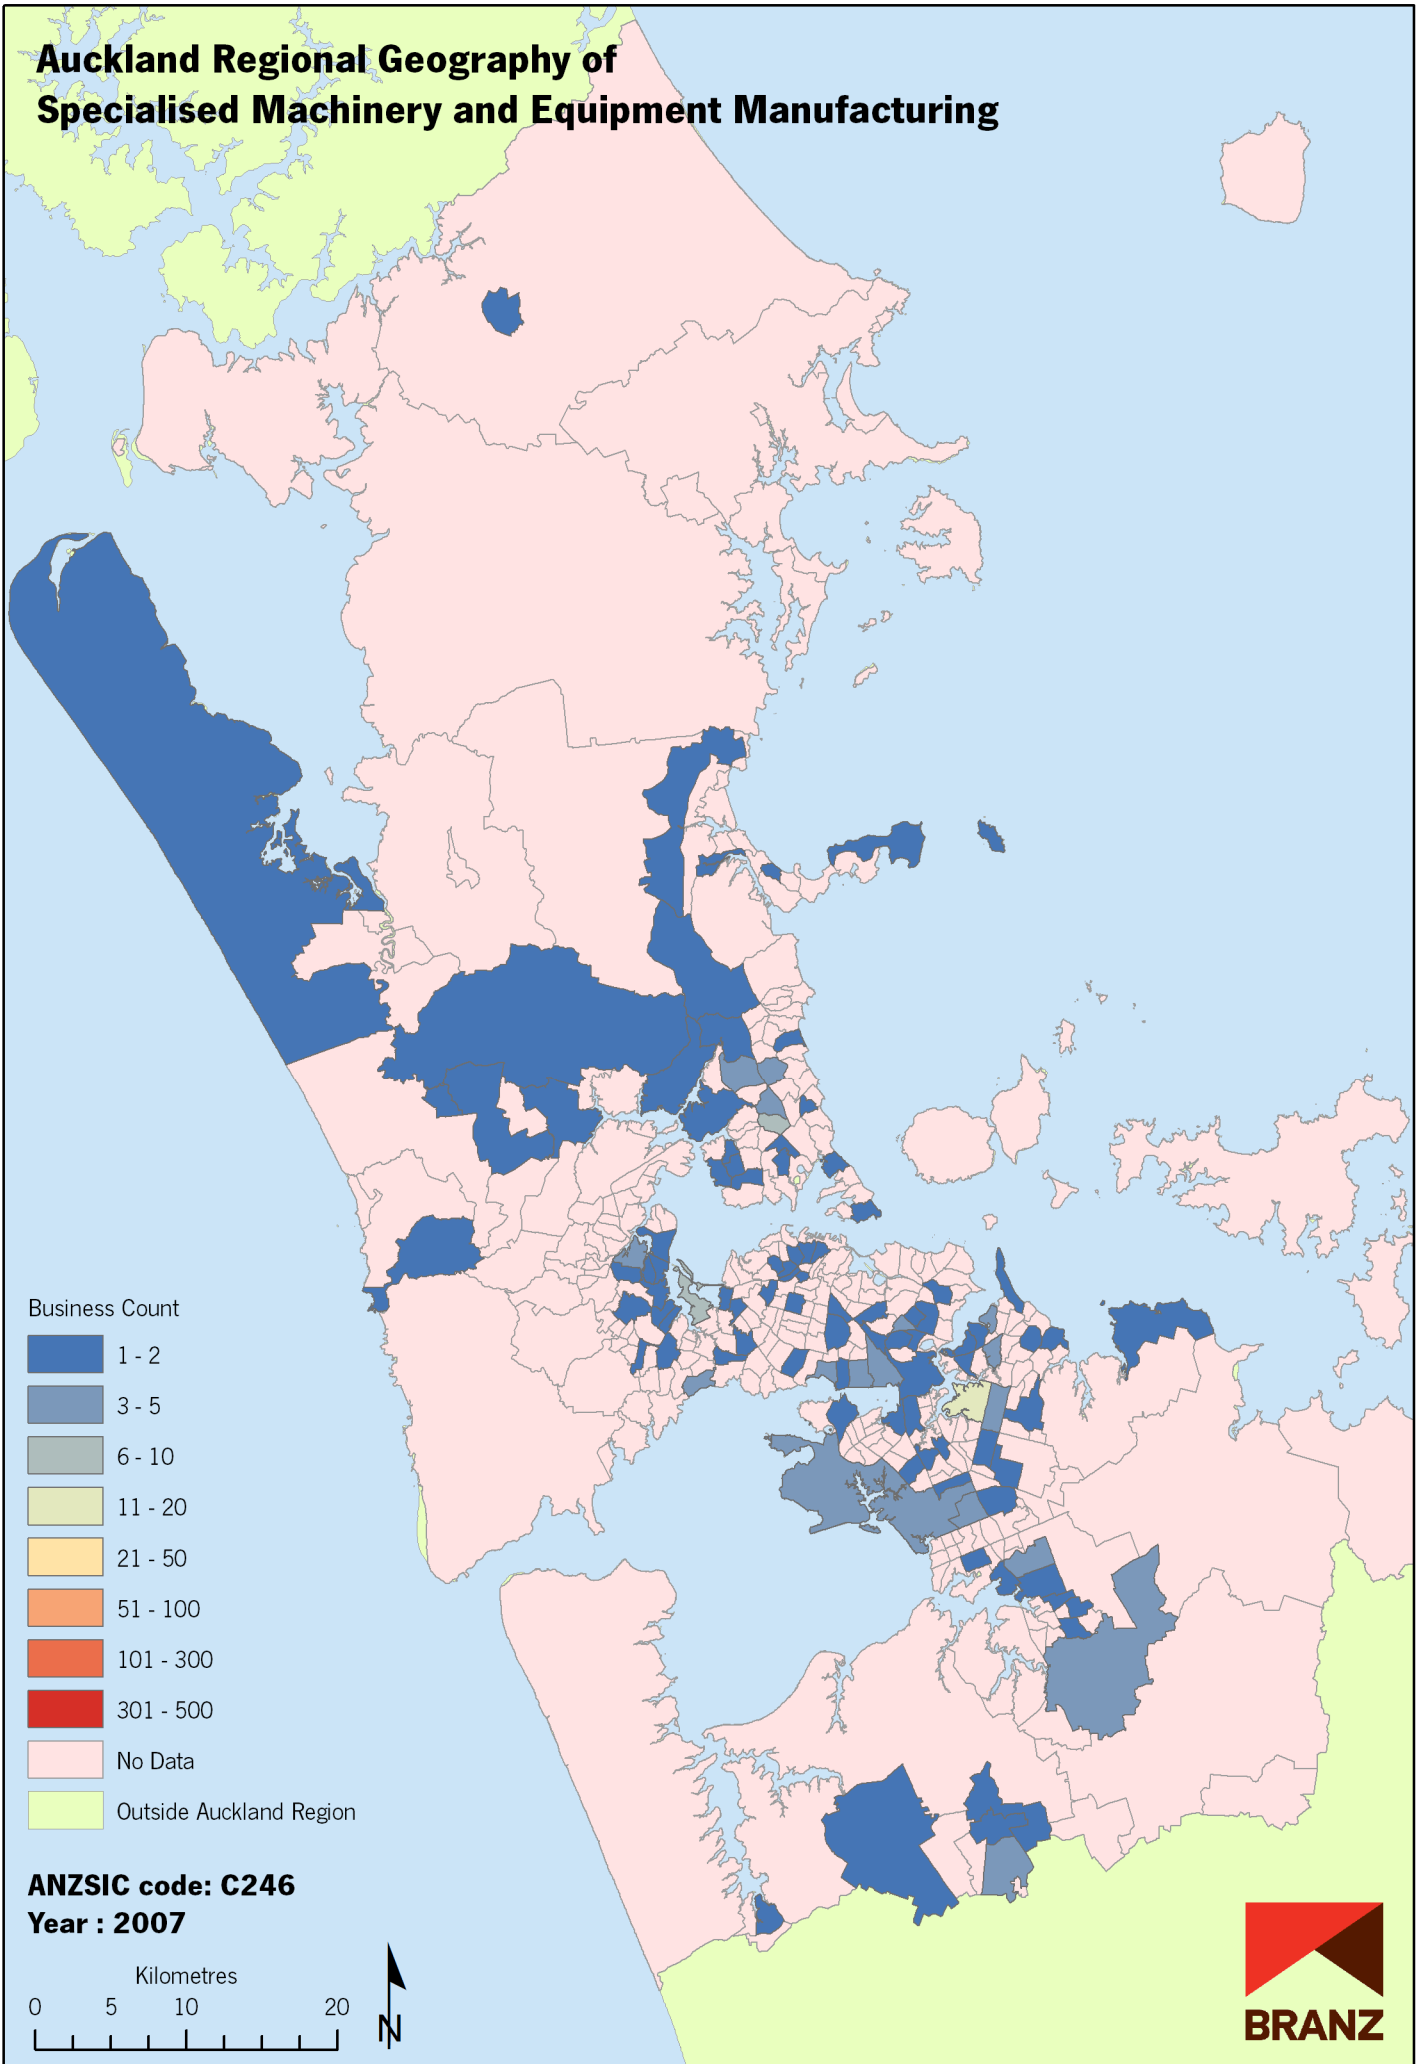

Auckland Regional Geography of Specialised Machinery and Equipment Manufacturing

Data sources: Statistics New Zealand, Land Information New Zealand, Ollivier & Co Ltd. Copyright BRANZ. Whilst due care has been taken, BRANZ gives no warranty as to the accuracy and completeness of any information on this map and accepts no liability for any error, omission or use of the information.