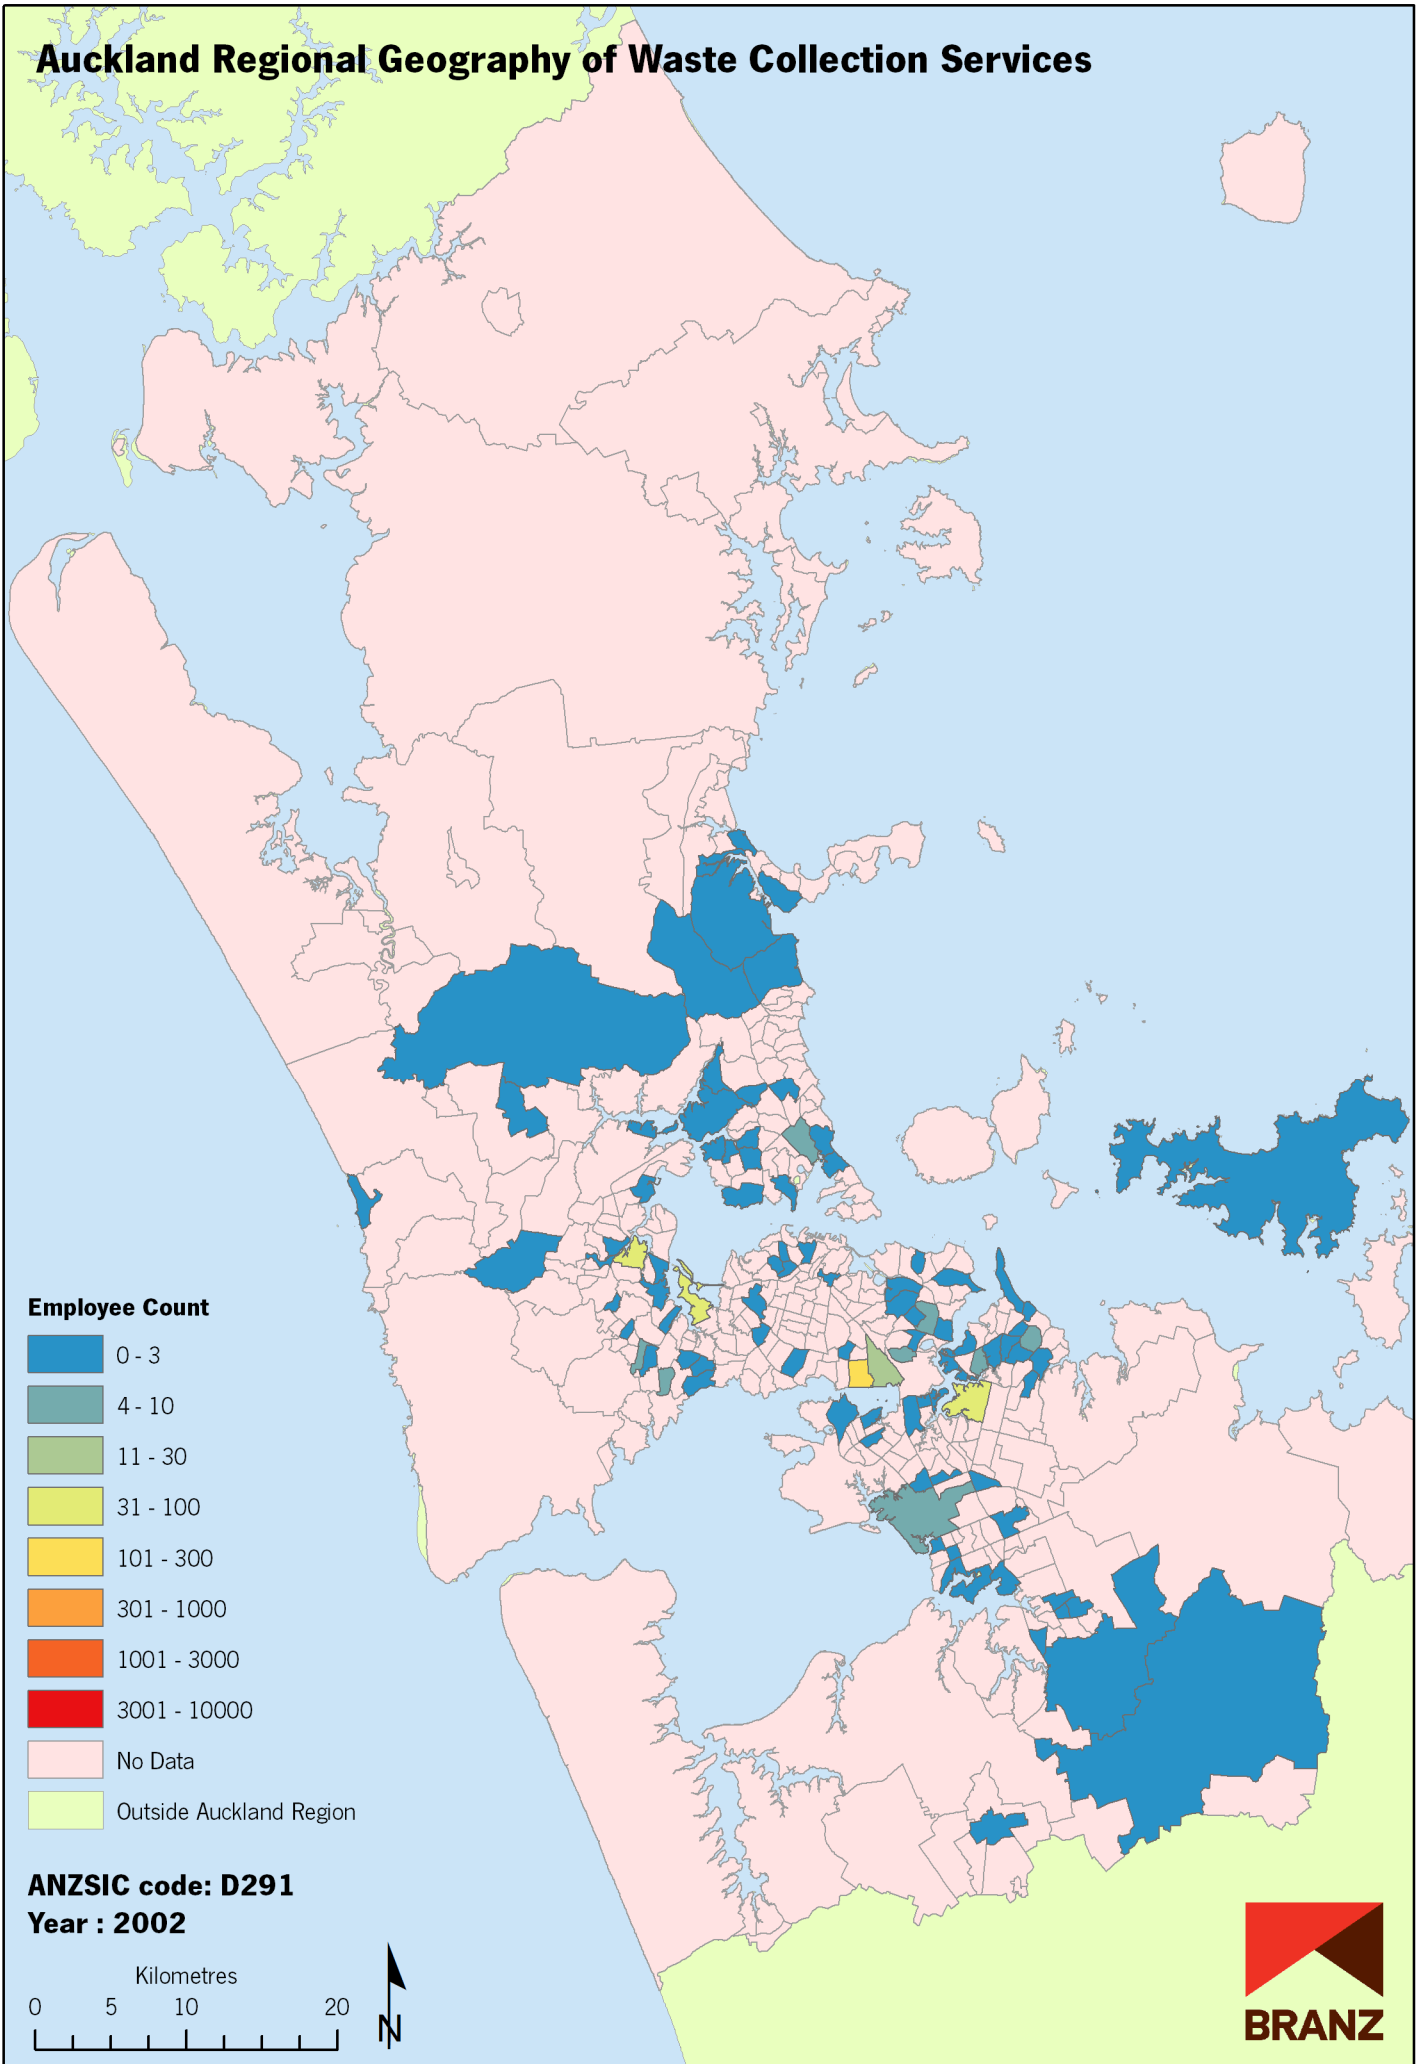

Auckland Regional Geography of Waste Collection Services

Data sources: Statistics New Zealand, Land Information New Zealand, Ollivier & Co Ltd. Copyright BRANZ. Whilst due care has been taken, BRANZ gives no warranty as to the accuracy and completeness of any information on this map and accepts no liability for any error, omission or use of the information.