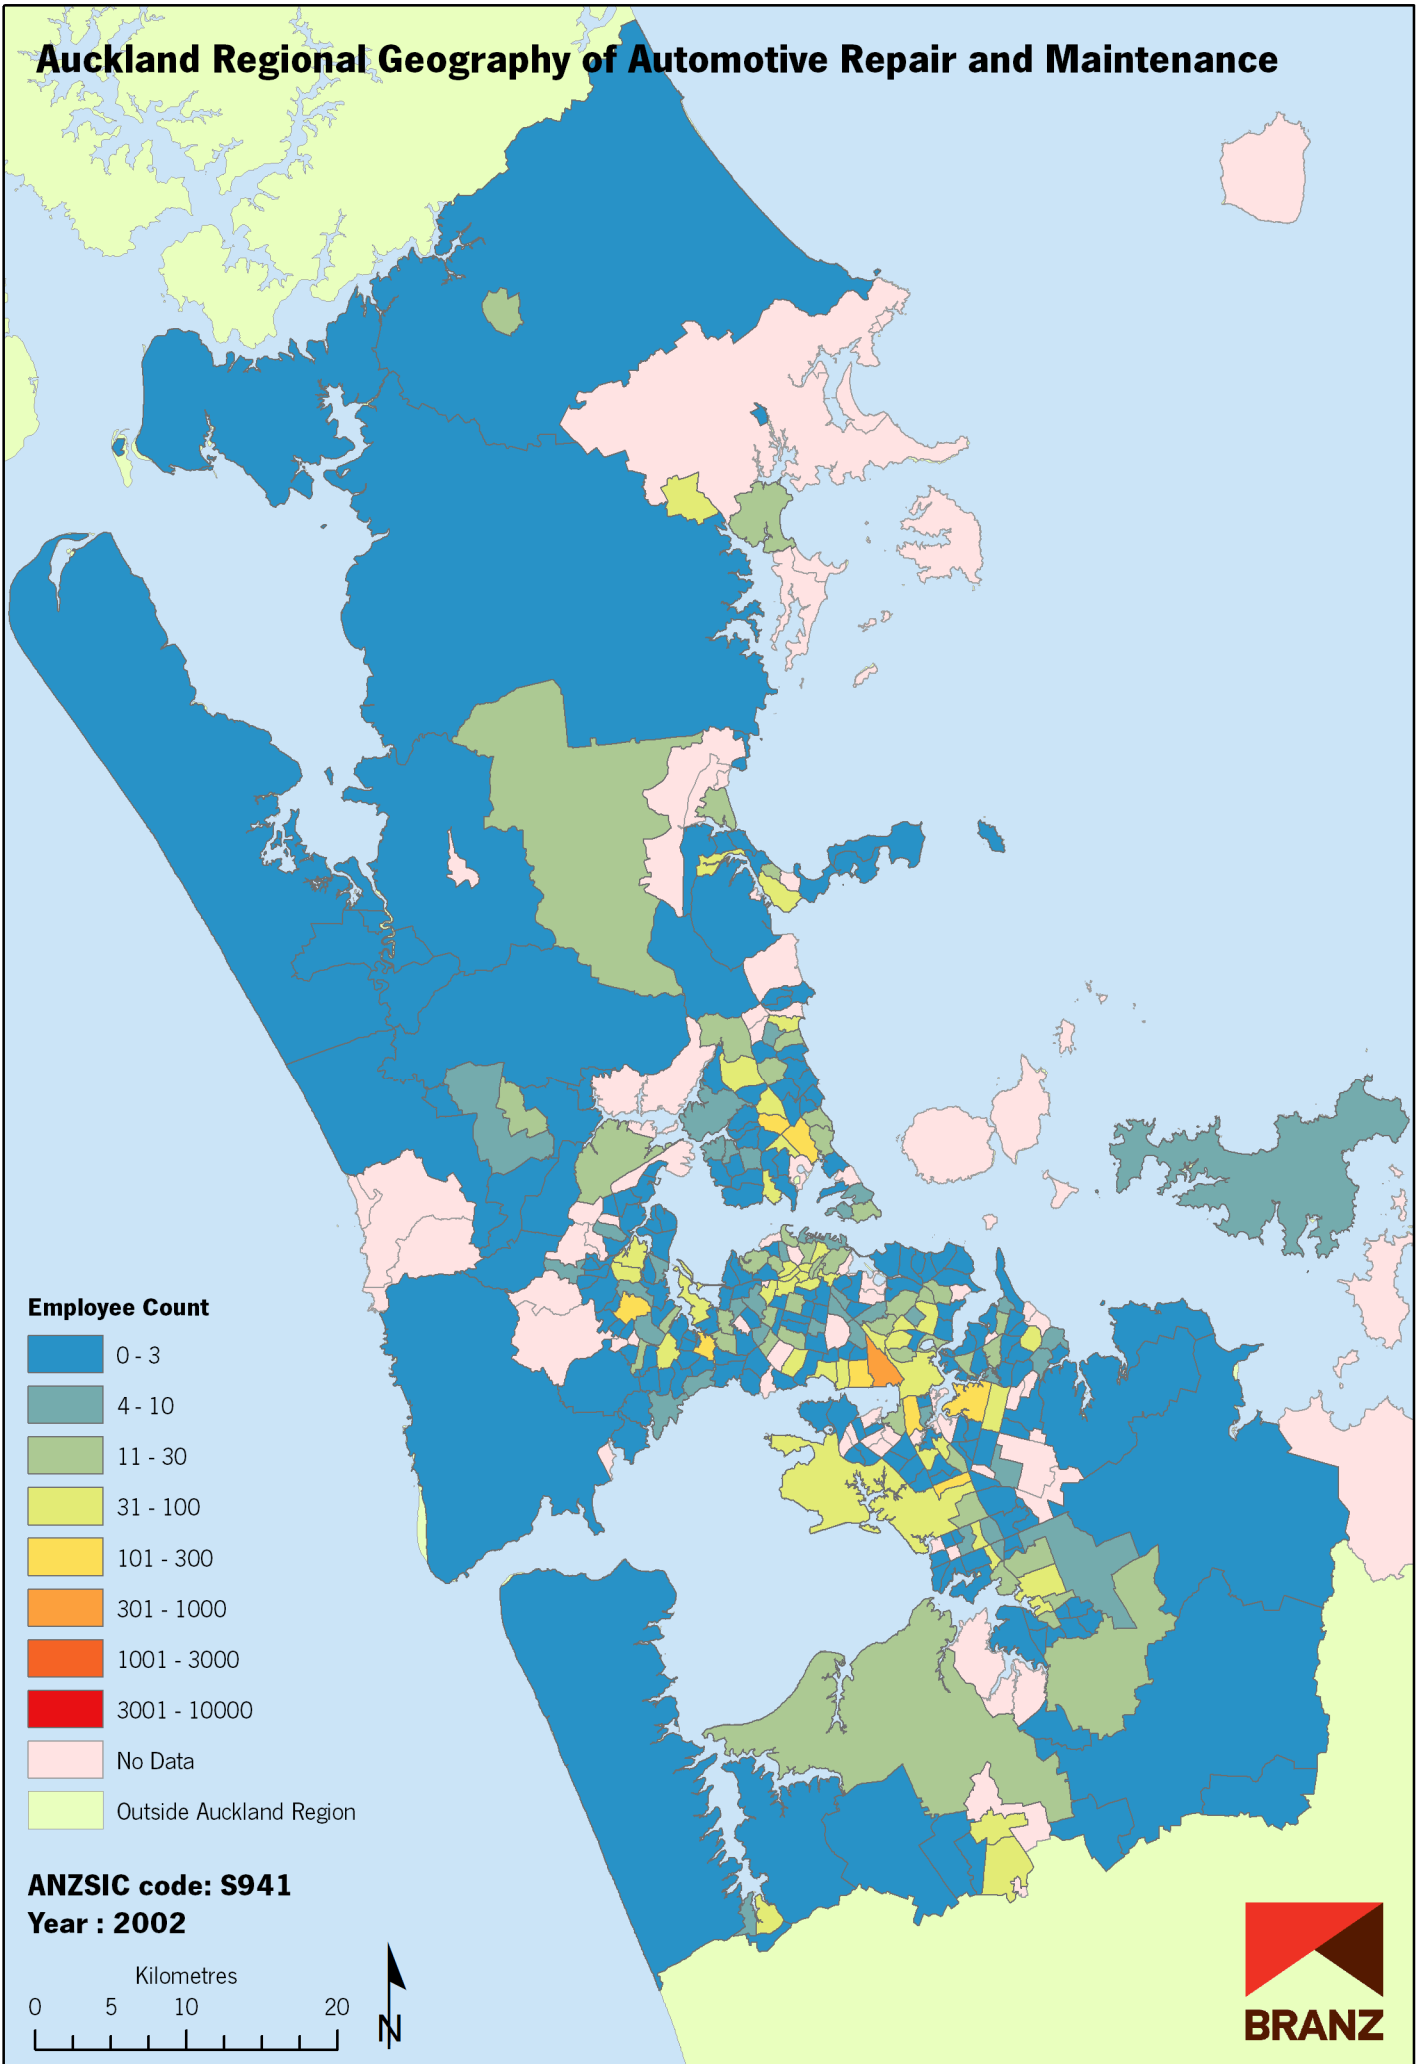

Auckland Regional Geography of Automotive Repair and Maintenance

Data sources: Statistics New Zealand, Land Information New Zealand, Ollivier & Co Ltd. Copyright BRANZ. Whilst due care has been taken, BRANZ gives no warranty as to the accuracy and completeness of any information on this map and accepts no liability for any error, omission or use of the information.