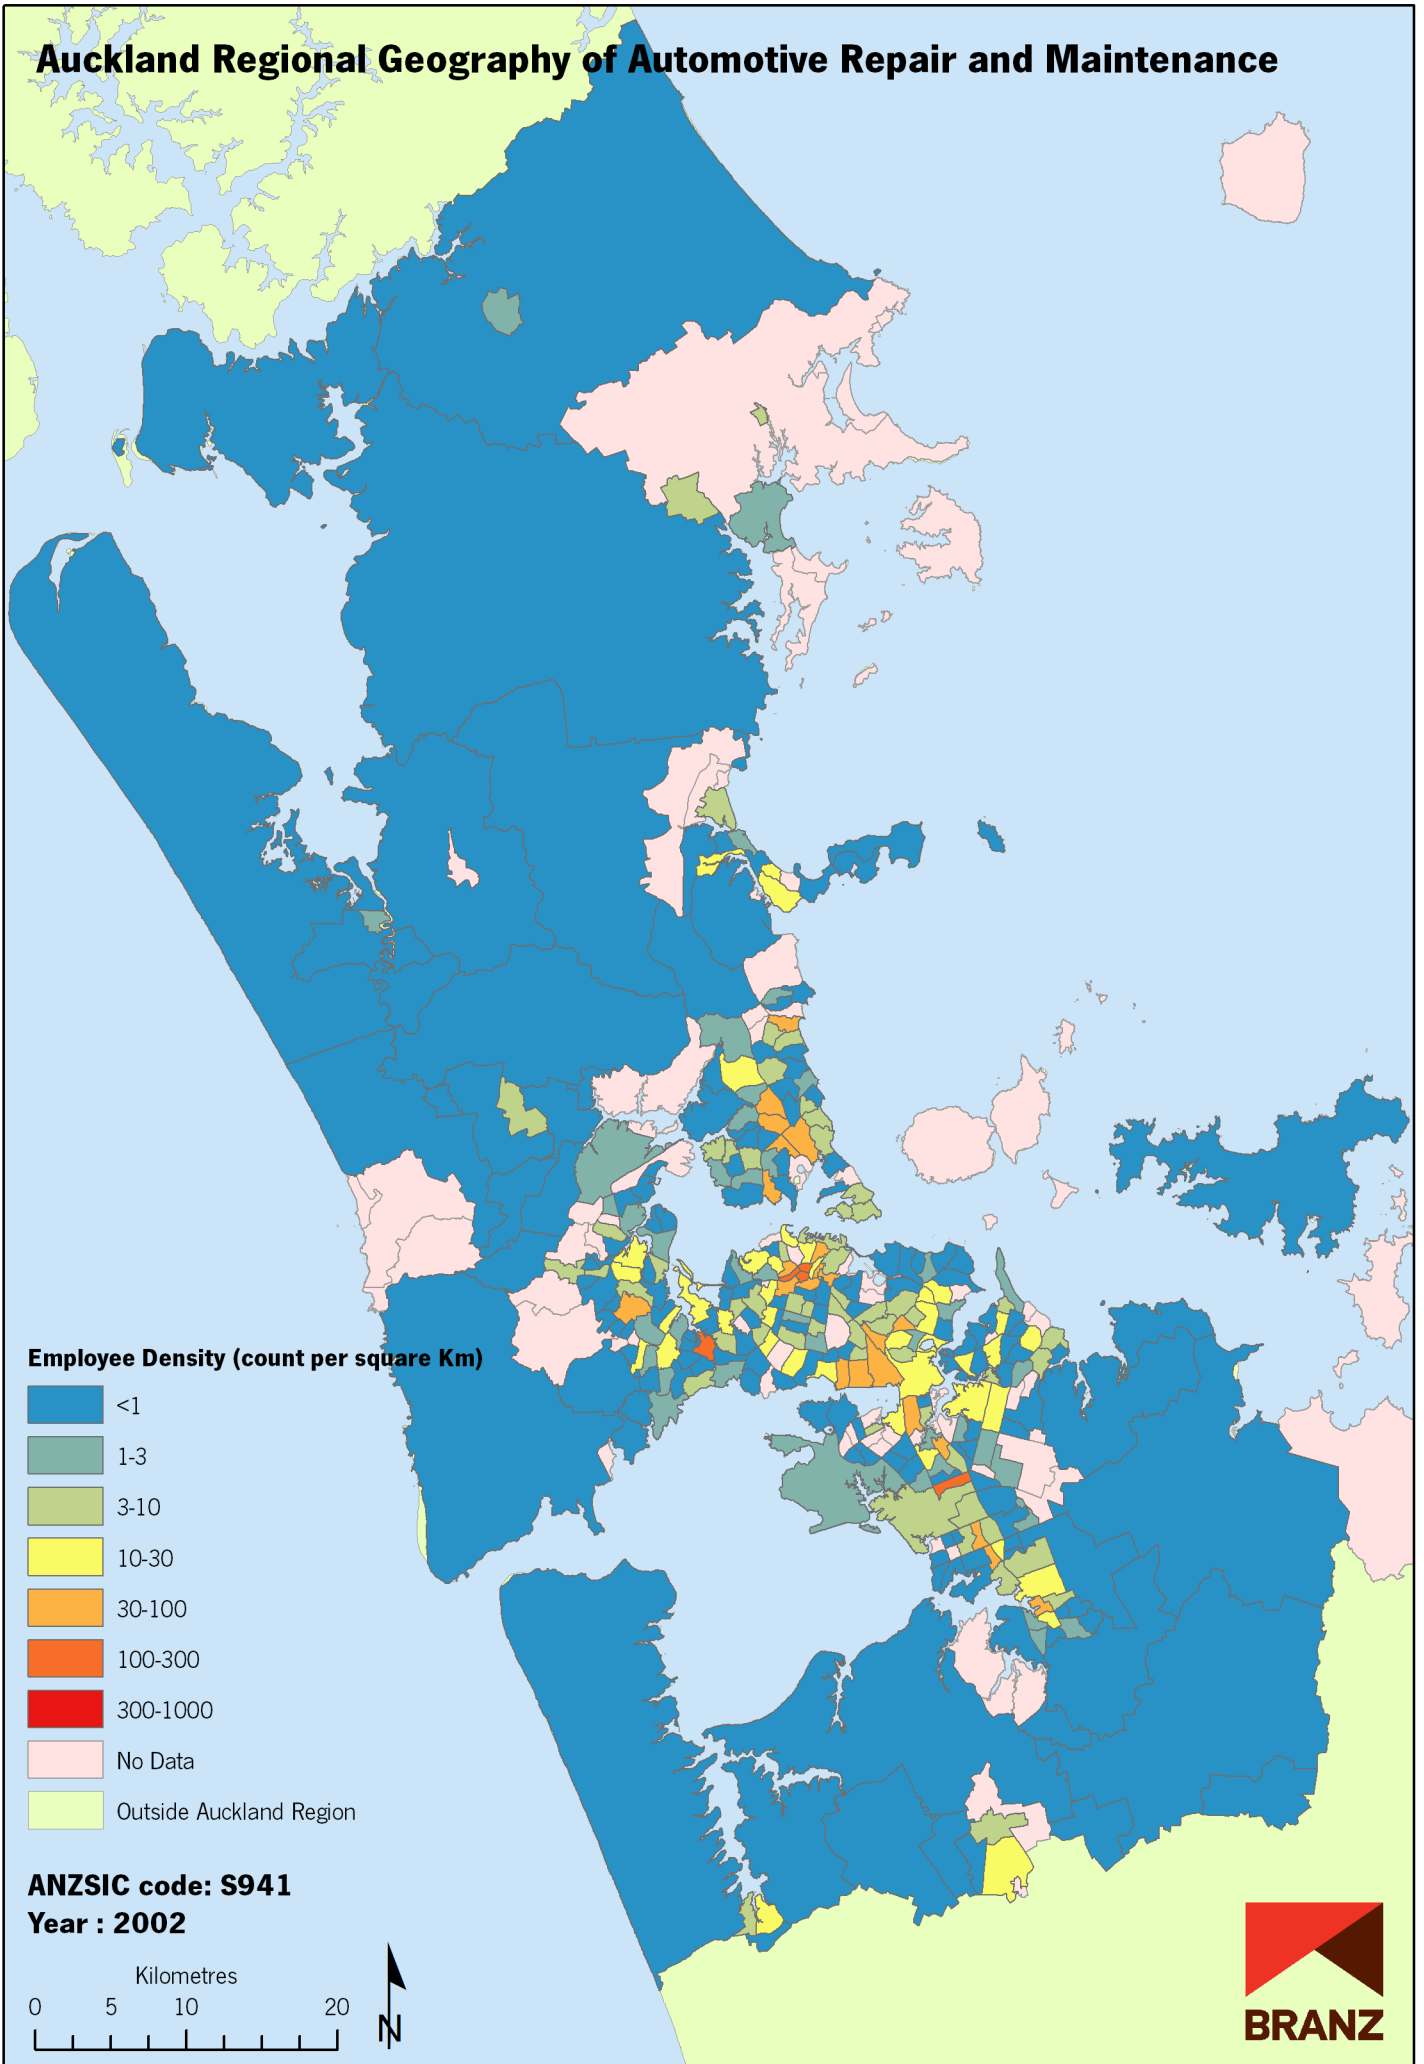

Auckland Regional Geography of Automotive Repair and Maintenance

Data sources: Statistics New Zealand, Land Information New Zealand, Ollivier & Co Ltd. Copyright BRANZ. Whilst due care has been taken, BRANZ gives no warranty as to the accuracy and completeness of any information on this map and accepts no liability for any error, omission or use of the information.