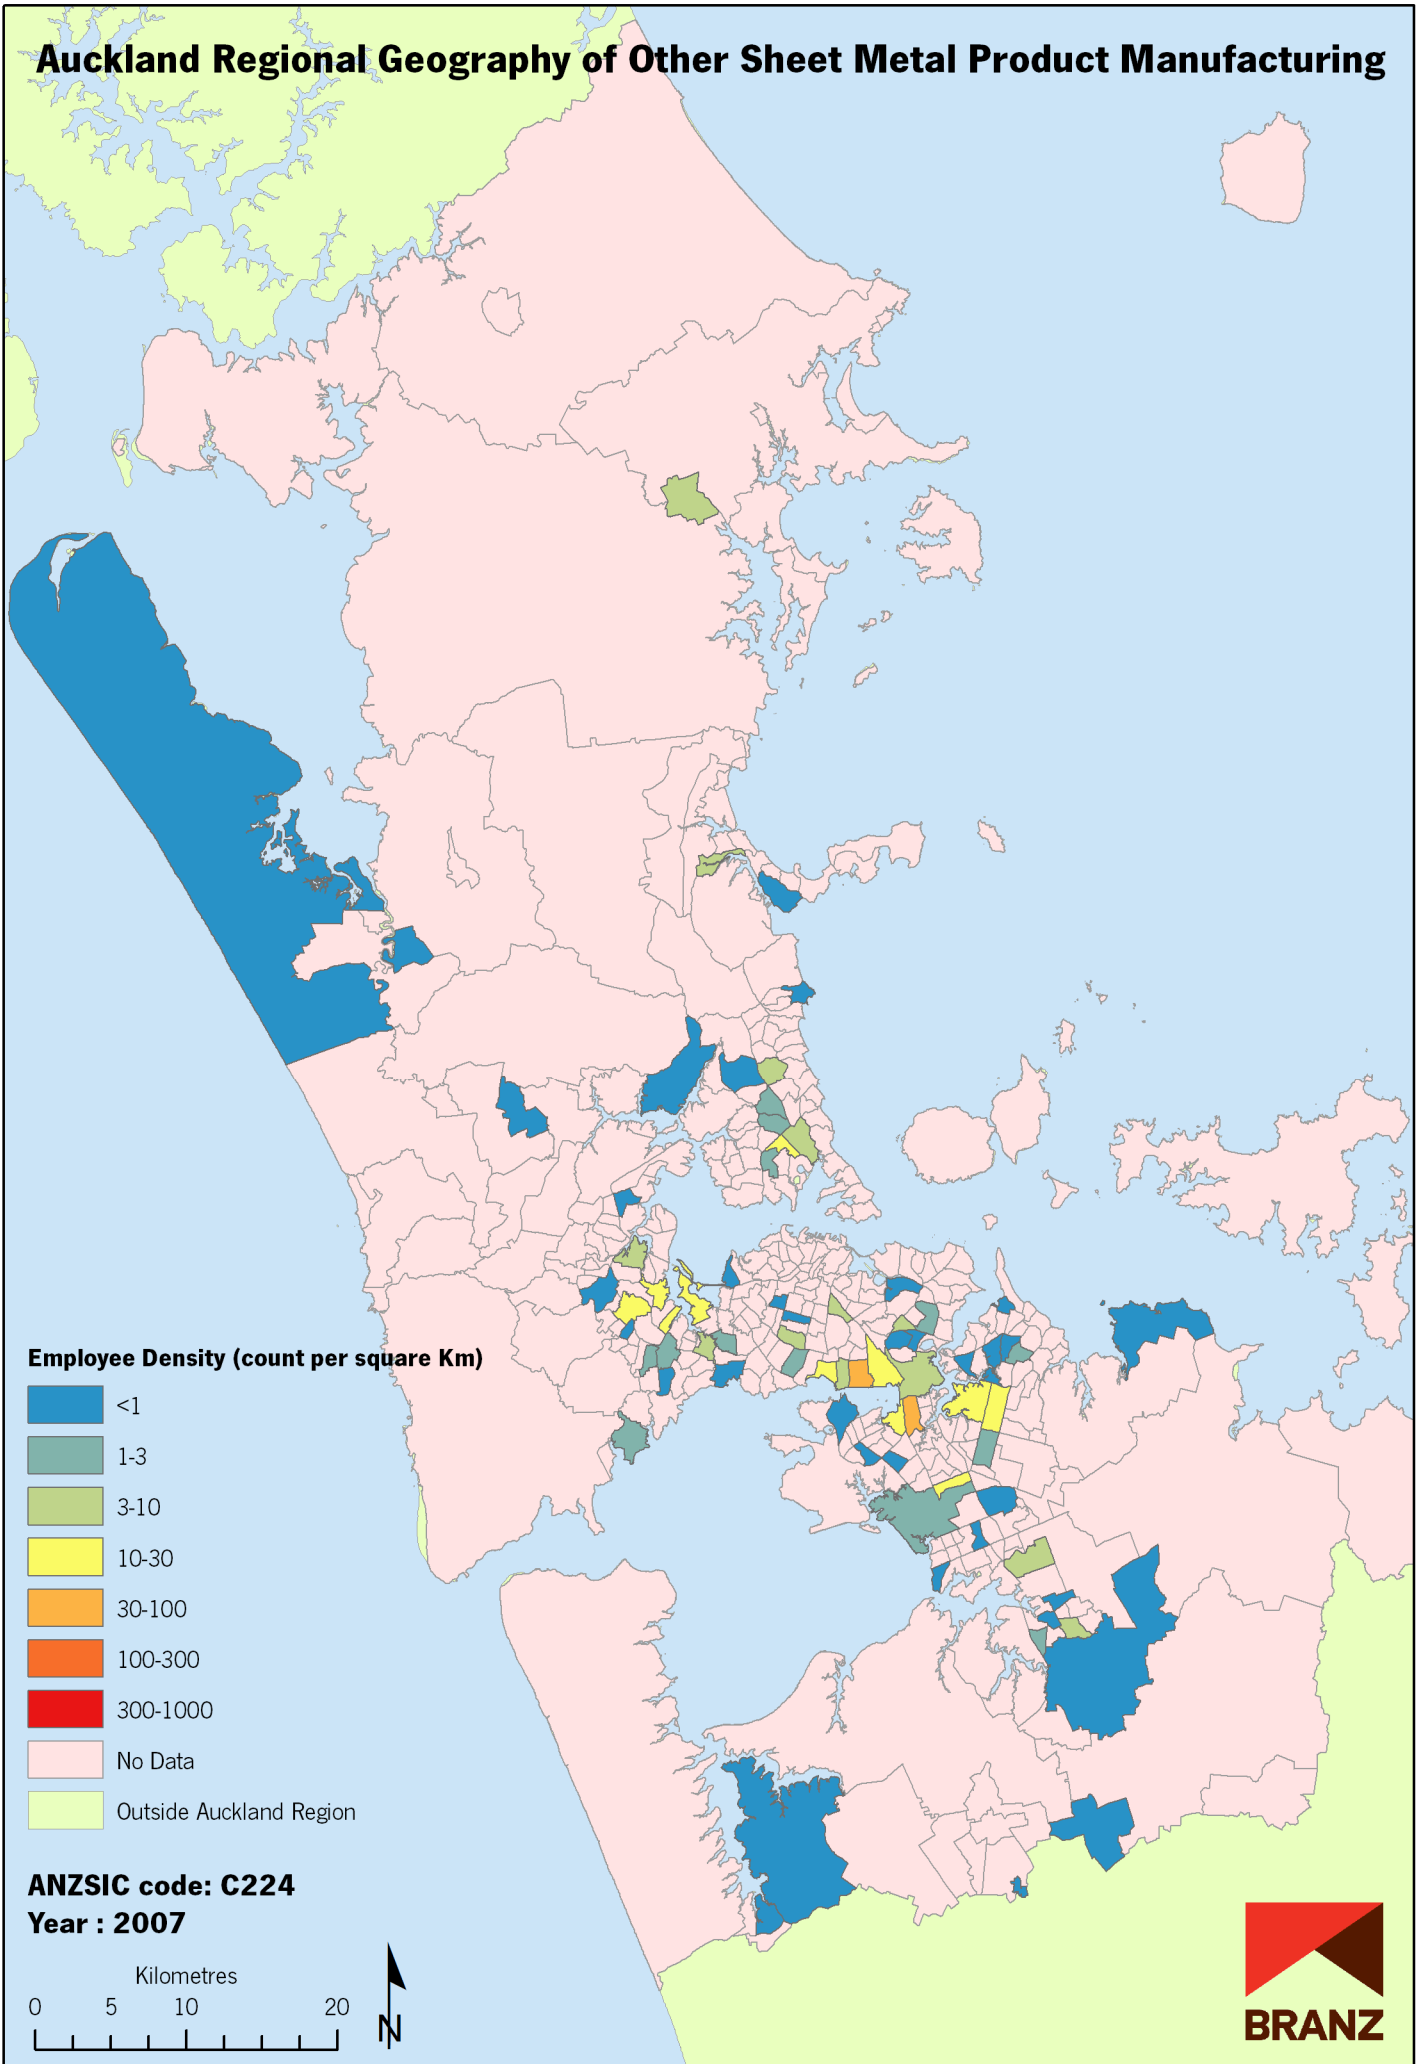

Auckland Regional Geography of Other Sheet Metal Product Manufacturing

Data sources: Statistics New Zealand, Land Information New Zealand, Ollivier & Co Ltd. Copyright BRANZ. Whilst due care has been taken, BRANZ gives no warranty as to the accuracy and completeness of any information on this map and accepts no liability for any error, omission or use of the information.