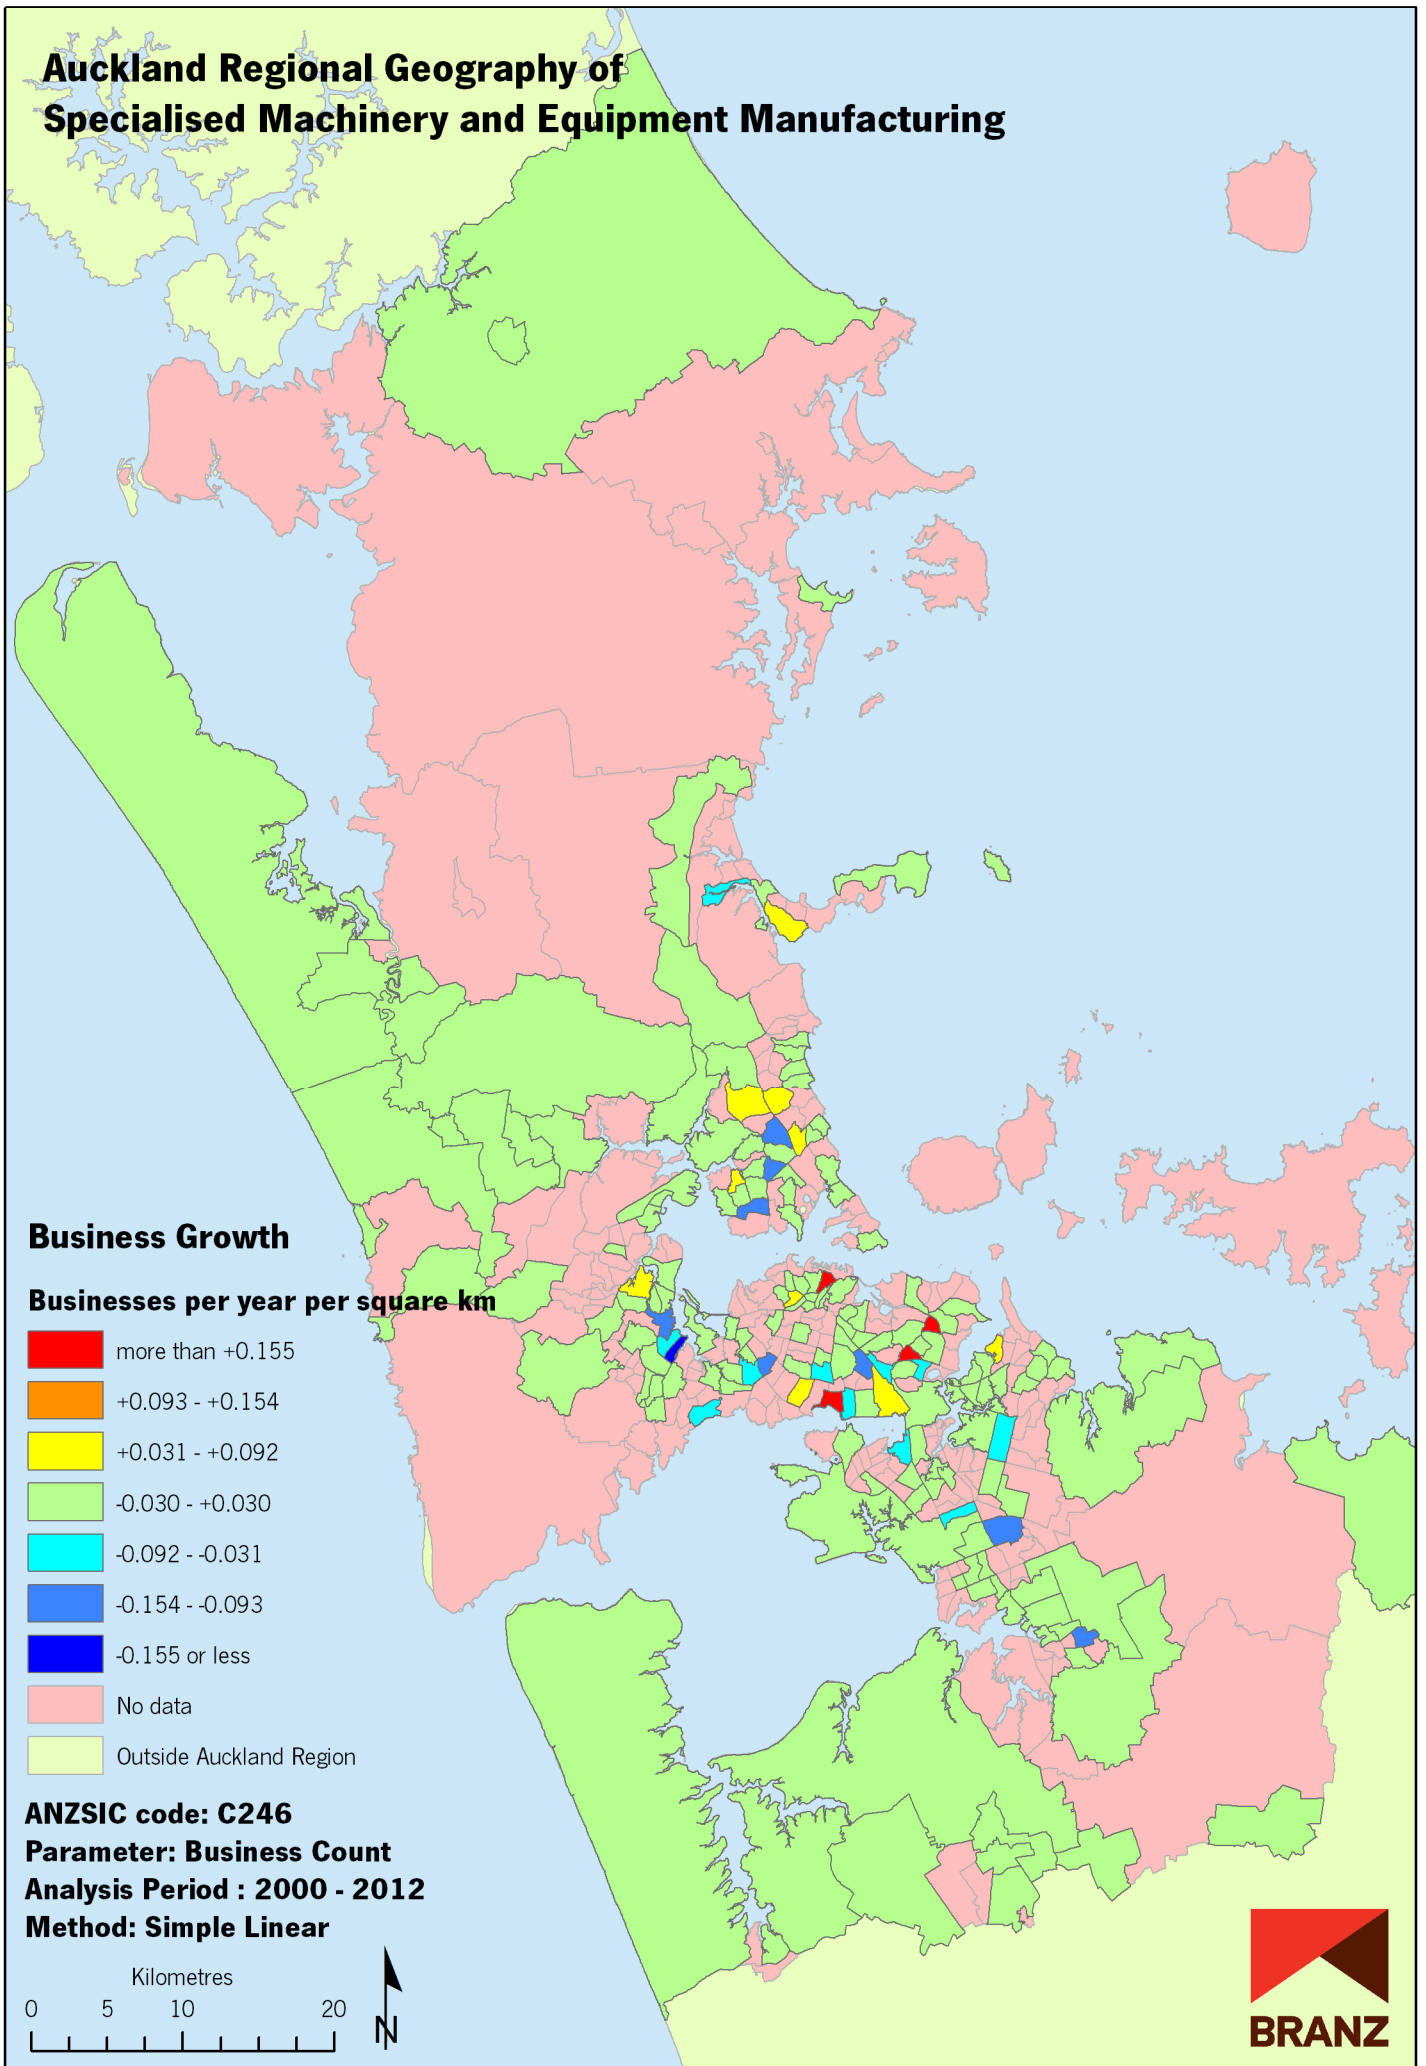

Auckland Regional Geography of Specialised Machinery and Equipment Manufacturing

Data sources: Statistics New Zealand, Land Information New Zealand, Ollivier & Co Ltd. Copyright BRANZ. Whilst due care has been taken, BRANZ gives no warranty as to the accuracy and completeness of any information on this map and accepts no liability for any error, omission or use of the information.