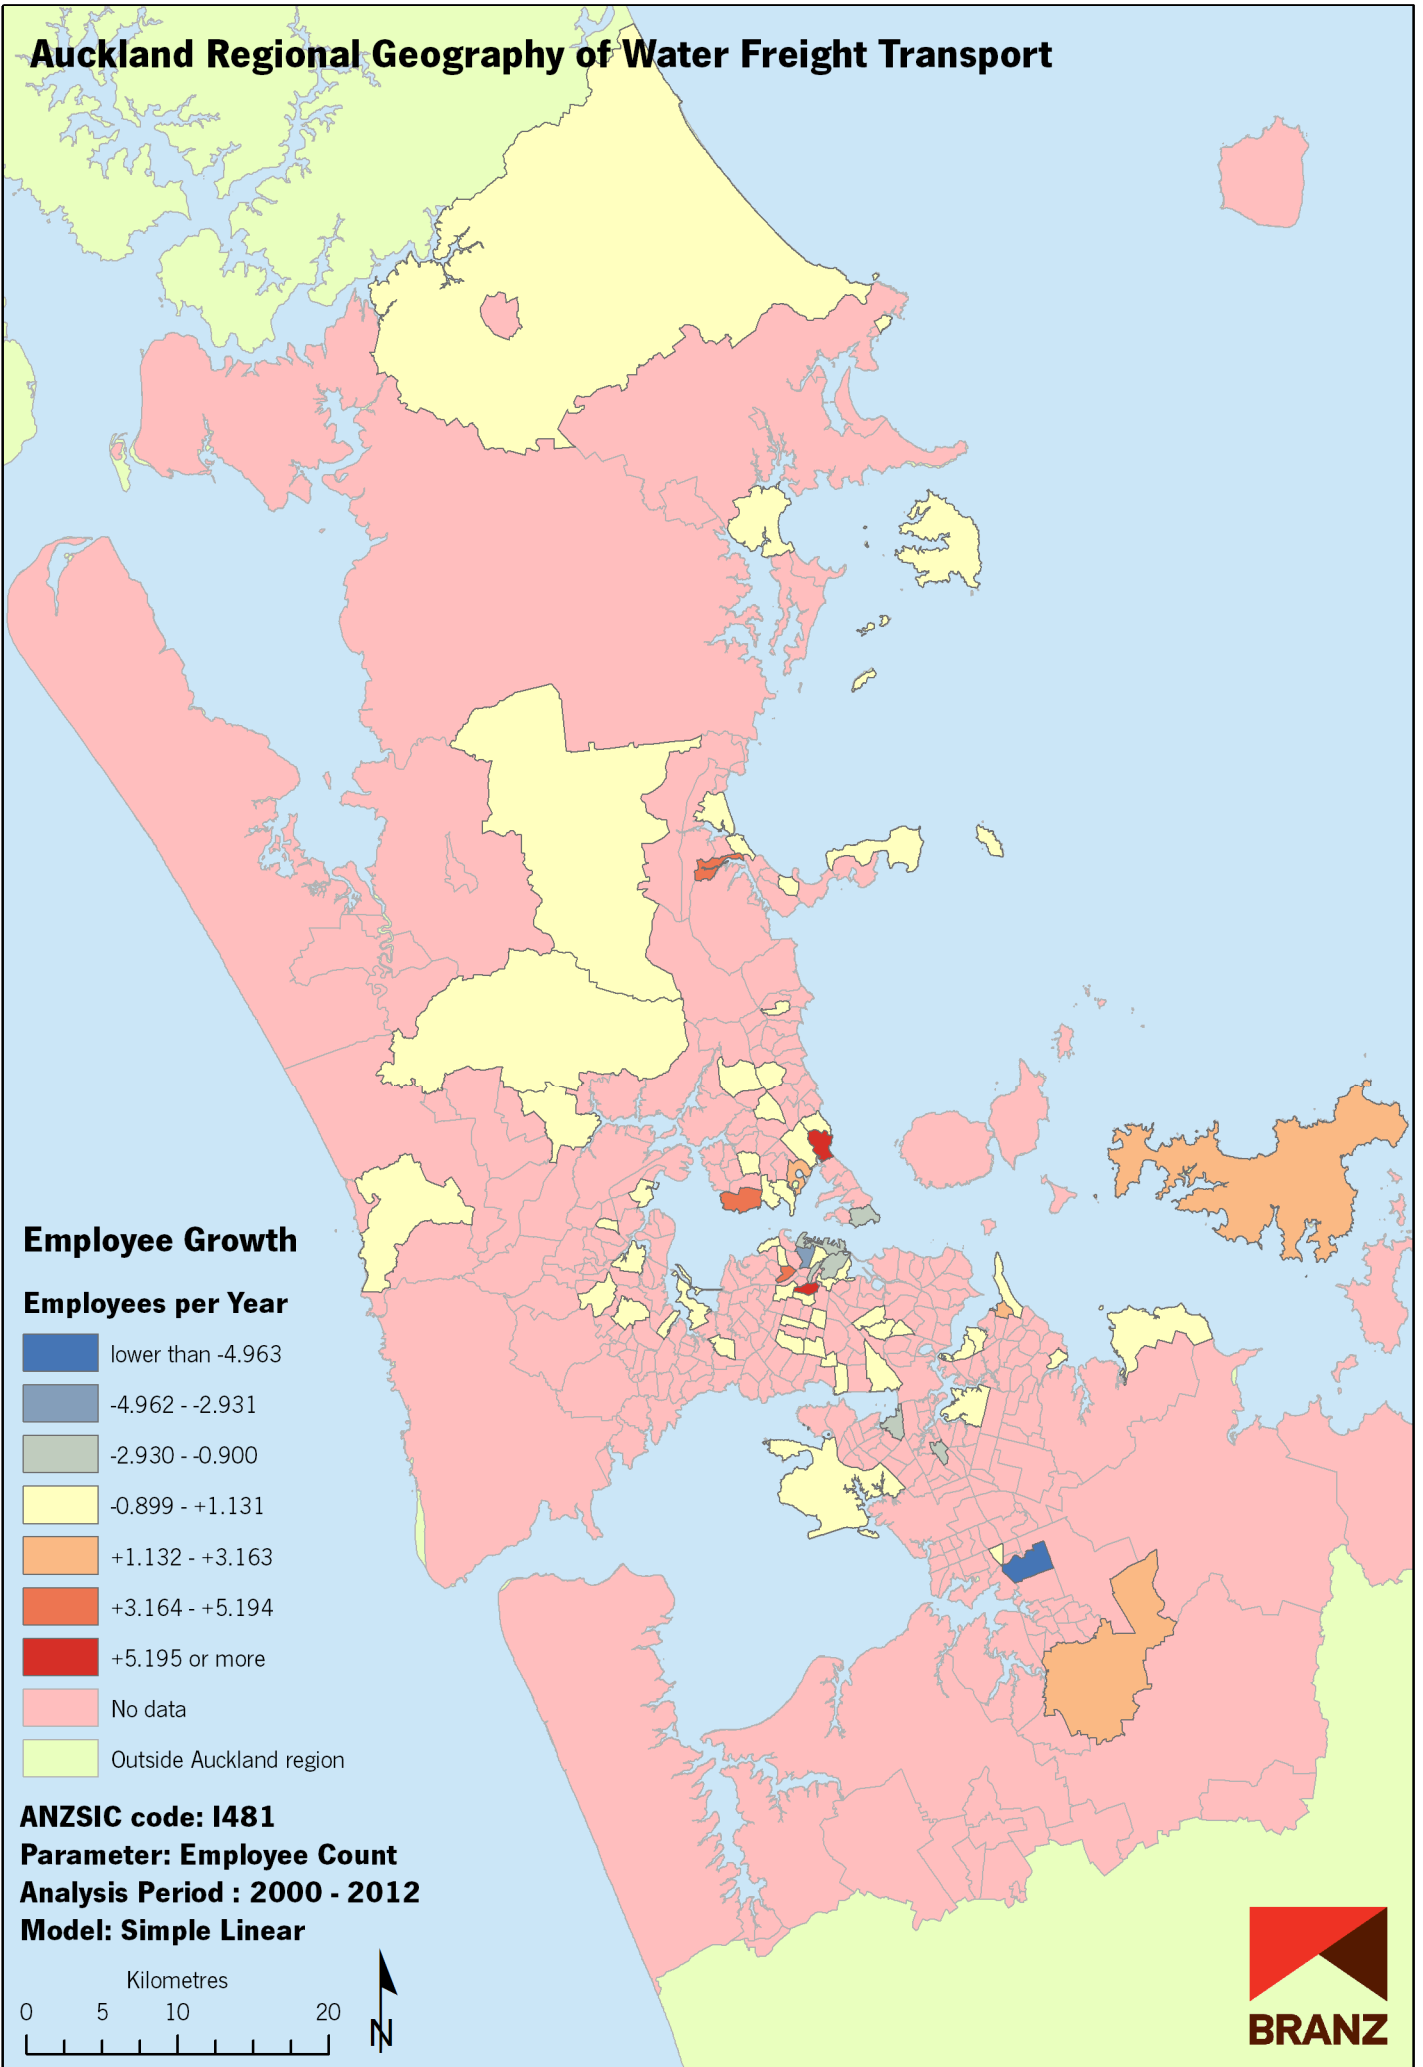

Auckland Regional Geography of Water Freight Transport

Data sources: Statistics New Zealand, Land Information New Zealand, Ollivier & Co Ltd. Copyright BRANZ. Whilst due care has been taken, BRANZ gives no warranty as to the accuracy and completeness of any information on this map and accepts no liability for any error, omission or use of the information.