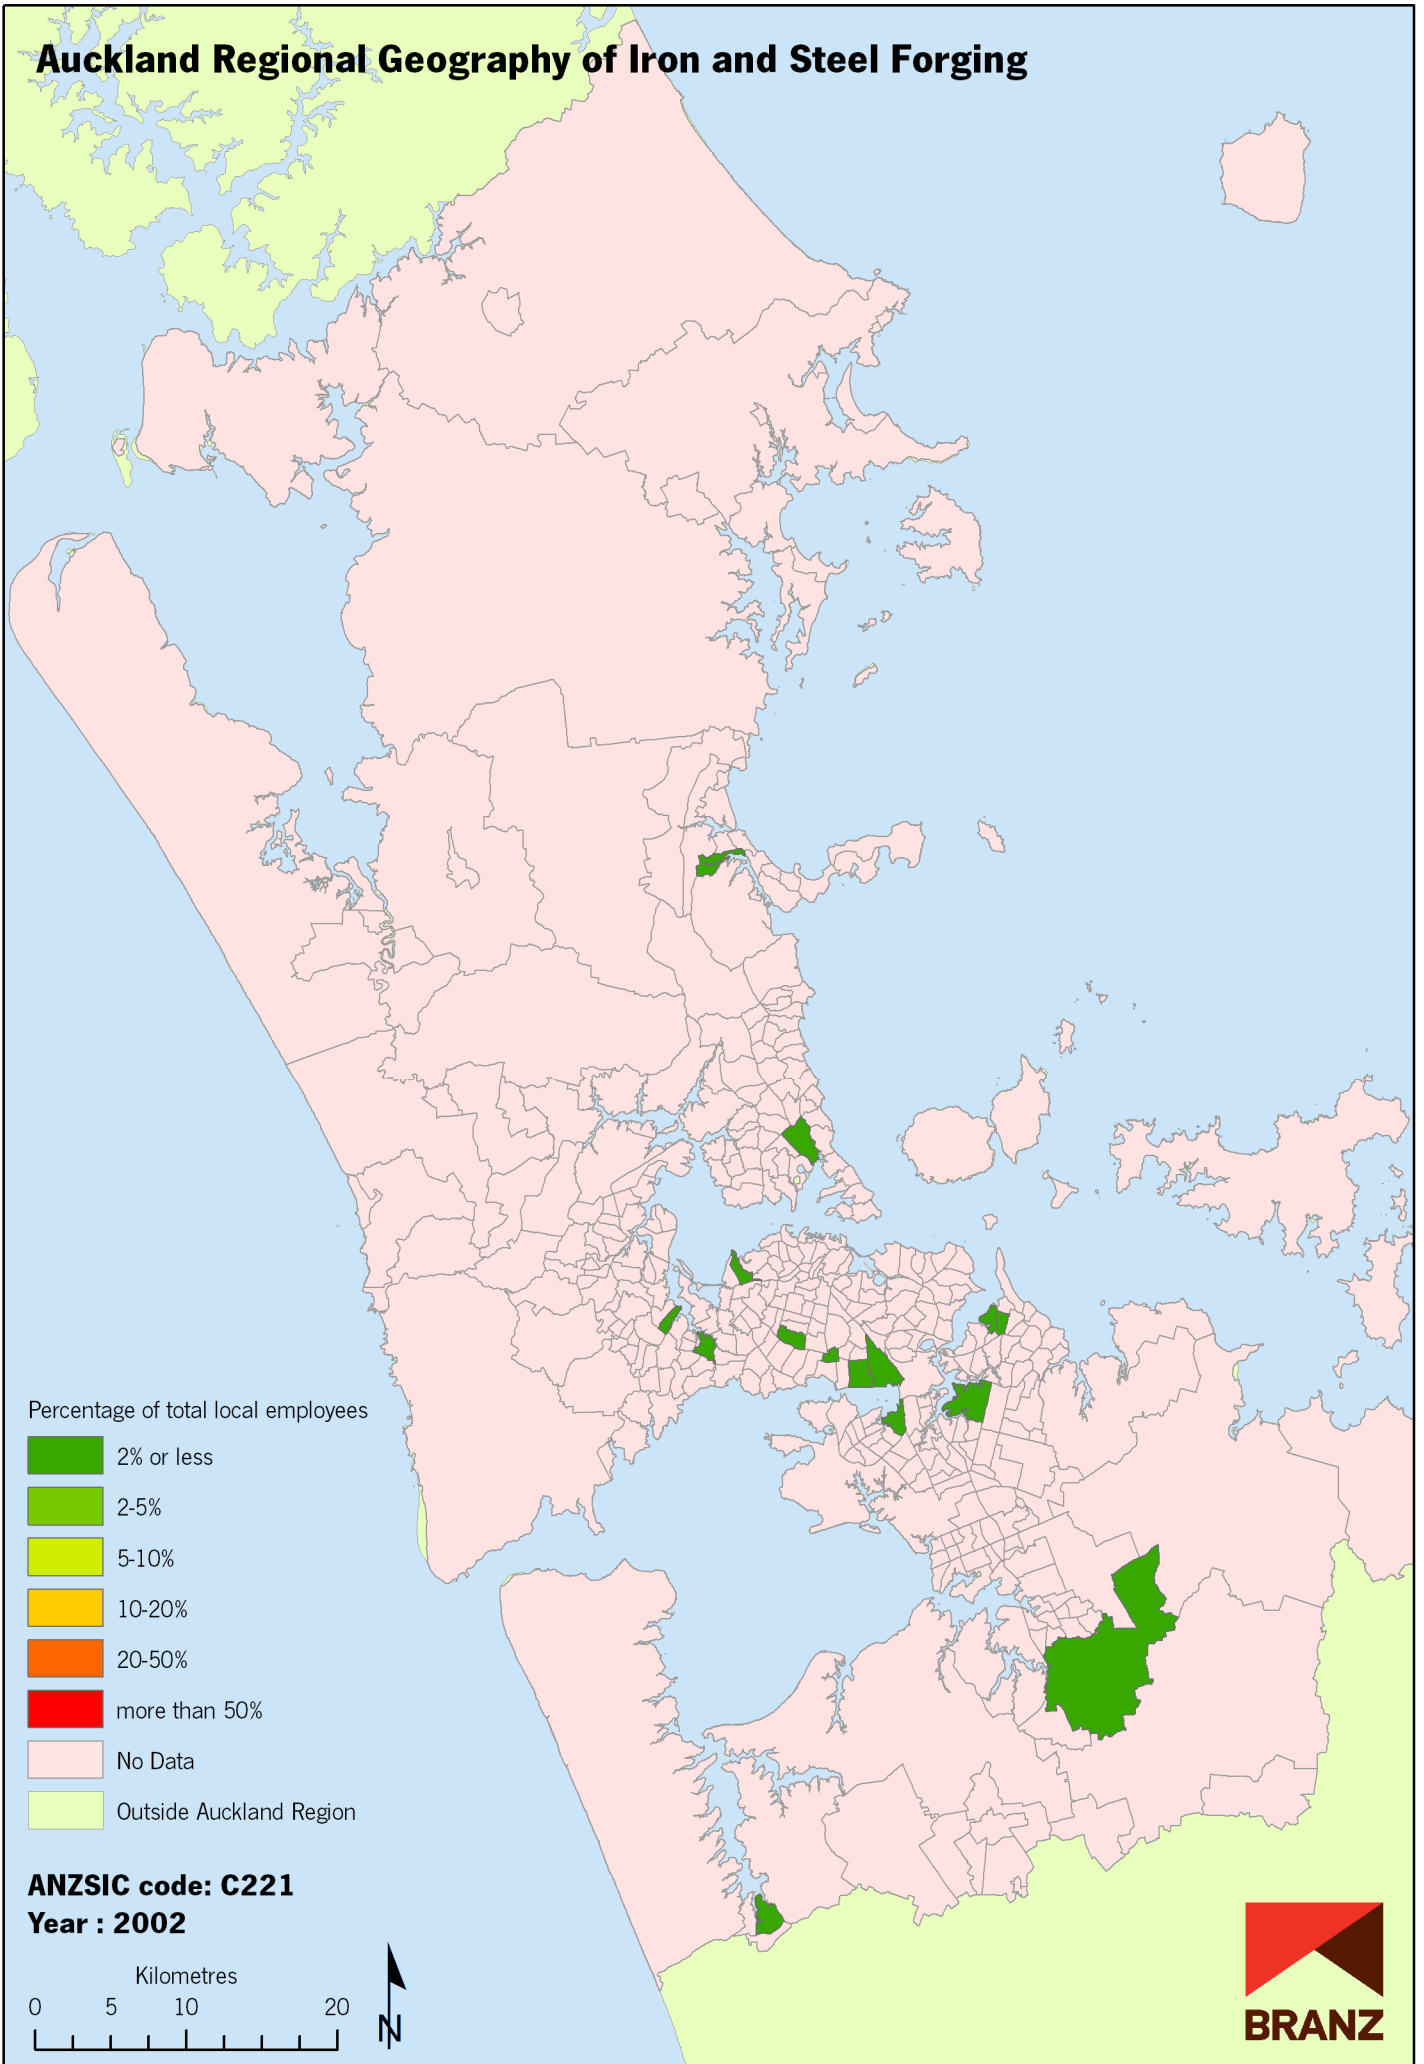

# Auckland Regional Geography of Iron and Steel Forging

Data sources: Statistics New Zealand, Land Information New Zealand, Ollivier & Co Ltd. Copyright BRANZ. Whilst due care has been taken, BRANZ gives no warranty as to the accuracy and completeness of any information on this map and accepts no liability for any error, omission or use of the information.