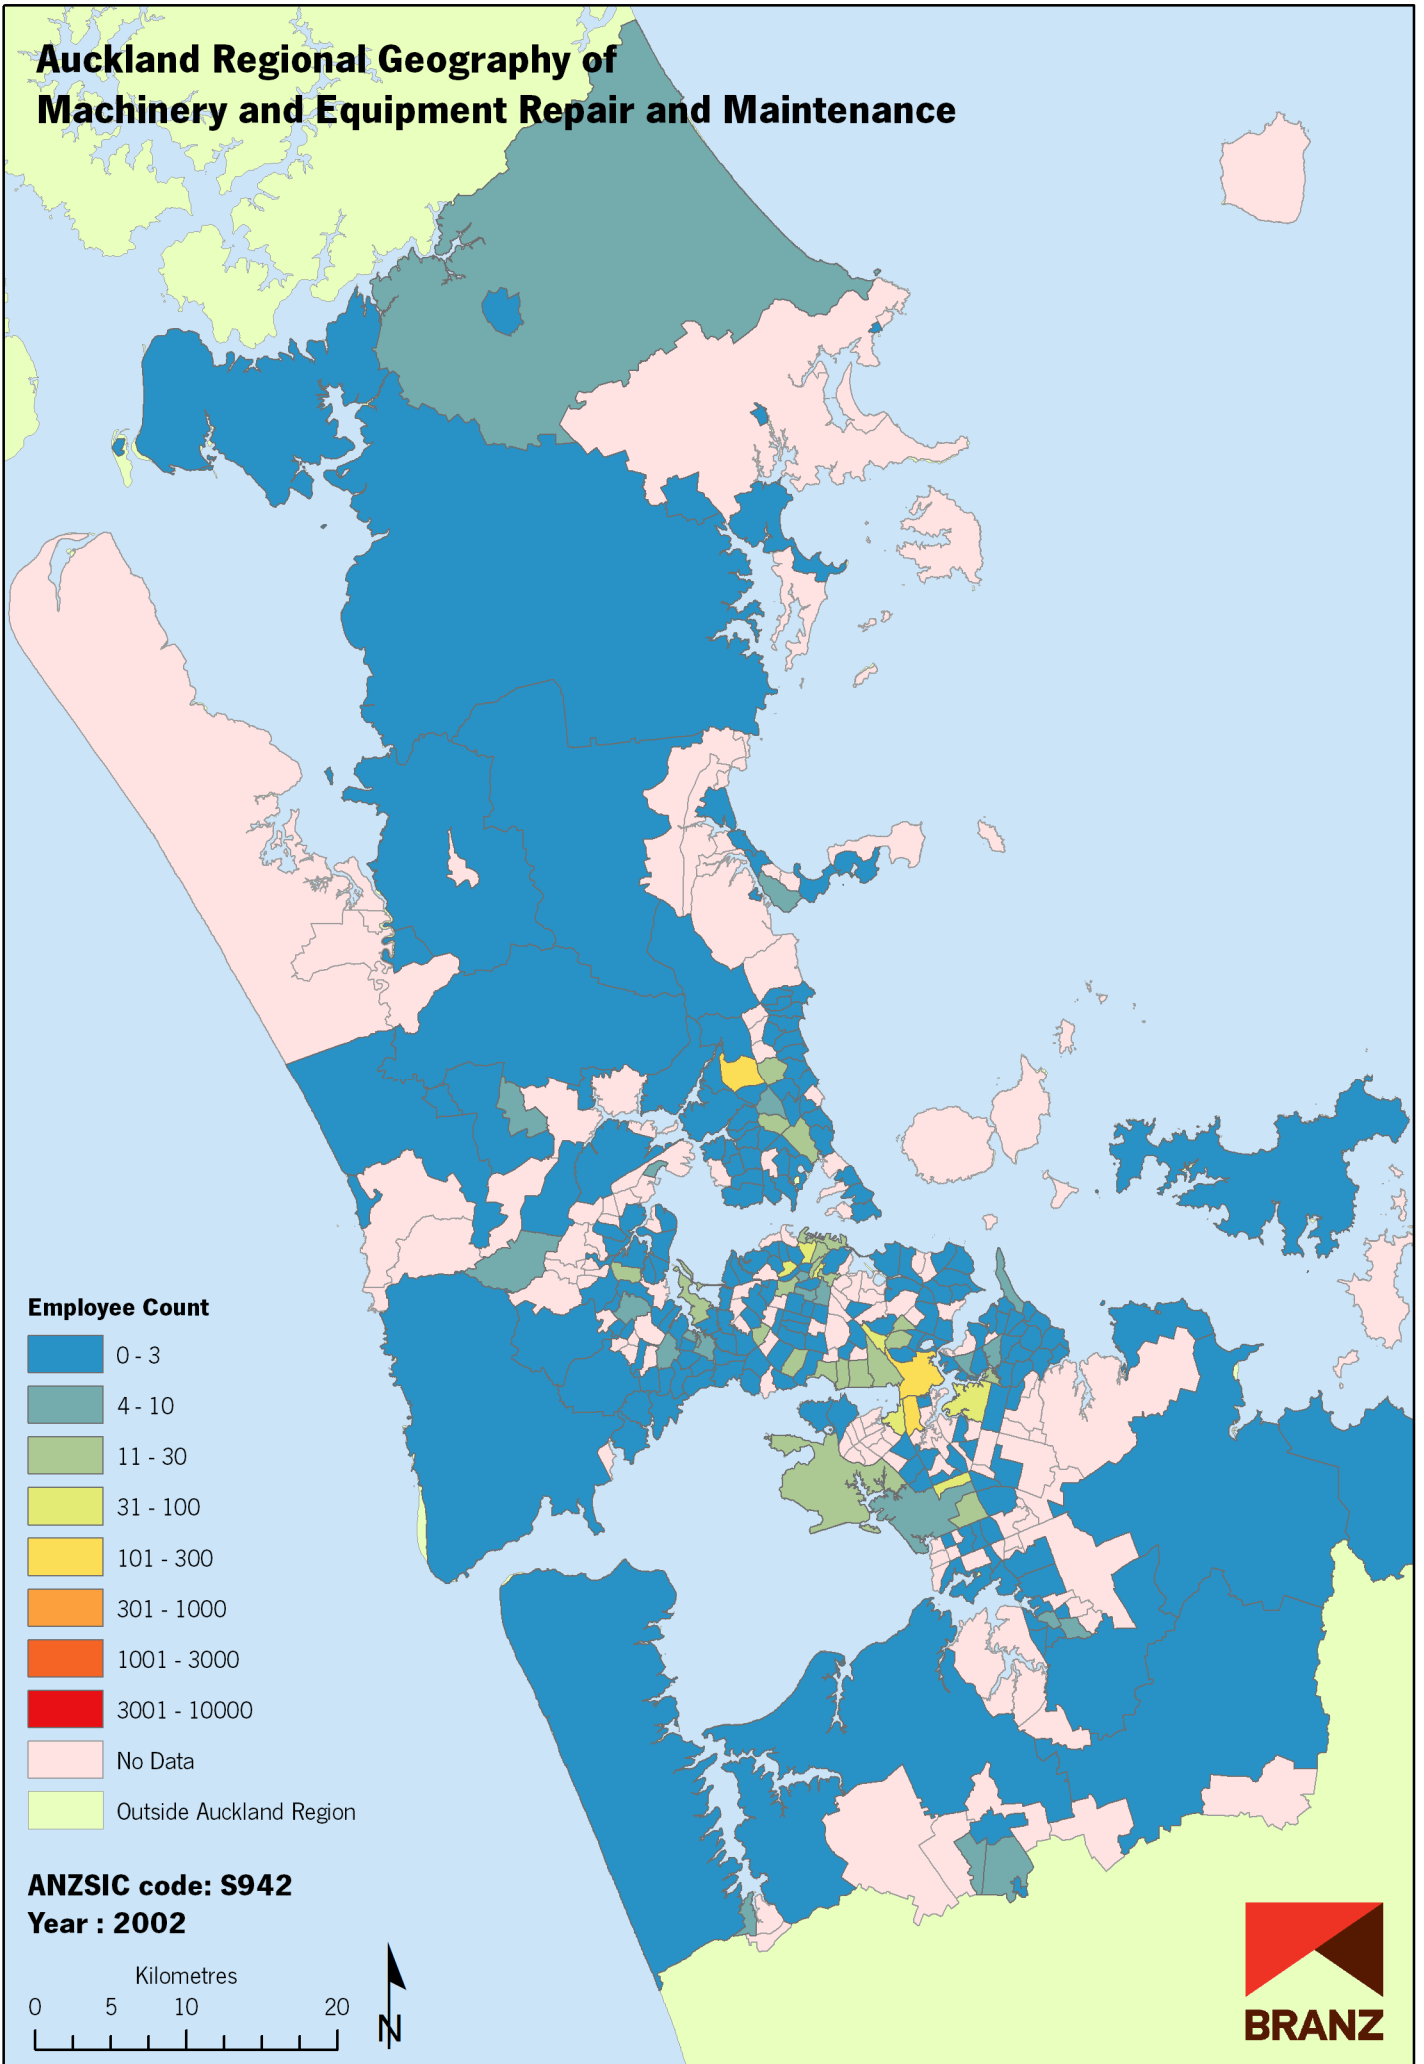

Auckland Regional Geography of Machinery and Equipment Repair and Maintenance

Data sources: Statistics New Zealand, Land Information New Zealand, Ollivier & Co Ltd. Copyright BRANZ. Whilst due care has been taken, BRANZ gives no warranty as to the accuracy and completeness of any information on this map and accepts no liability for any error, omission or use of the information.