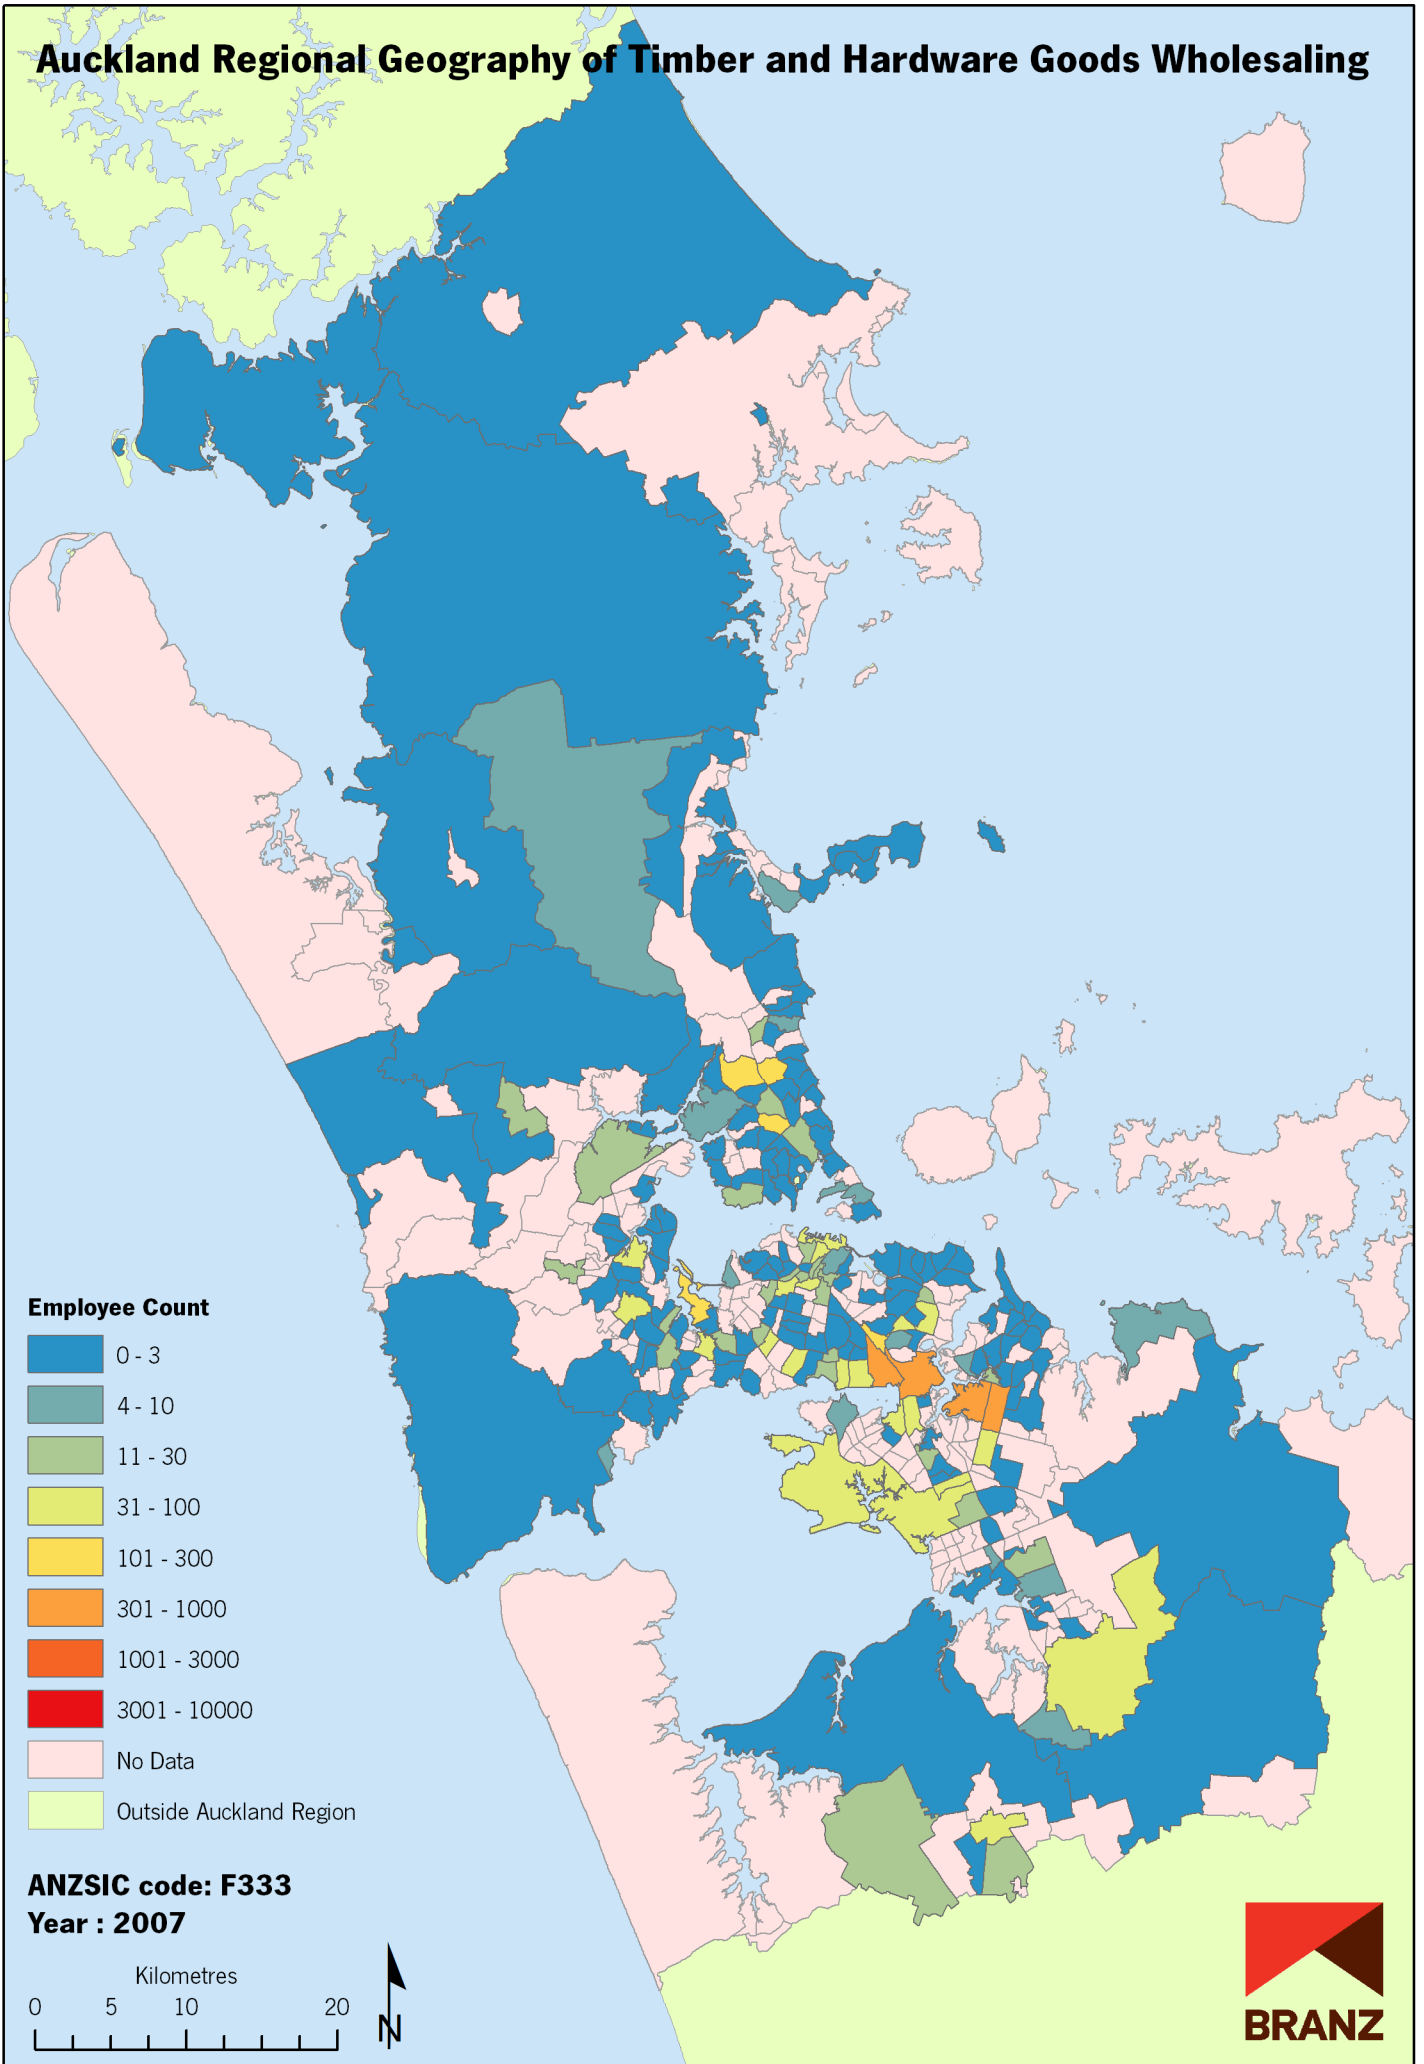

# Auckland Regional Geography of Timber and Hardware Goods Wholesaling

Data sources: Statistics New Zealand, Land Information New Zealand, Ollivier & Co Ltd. Copyright BRANZ. Whilst due care has been taken, BRANZ gives no warranty as to the accuracy and completeness of any information on this map and accepts no liability for any error, omission or use of the information.