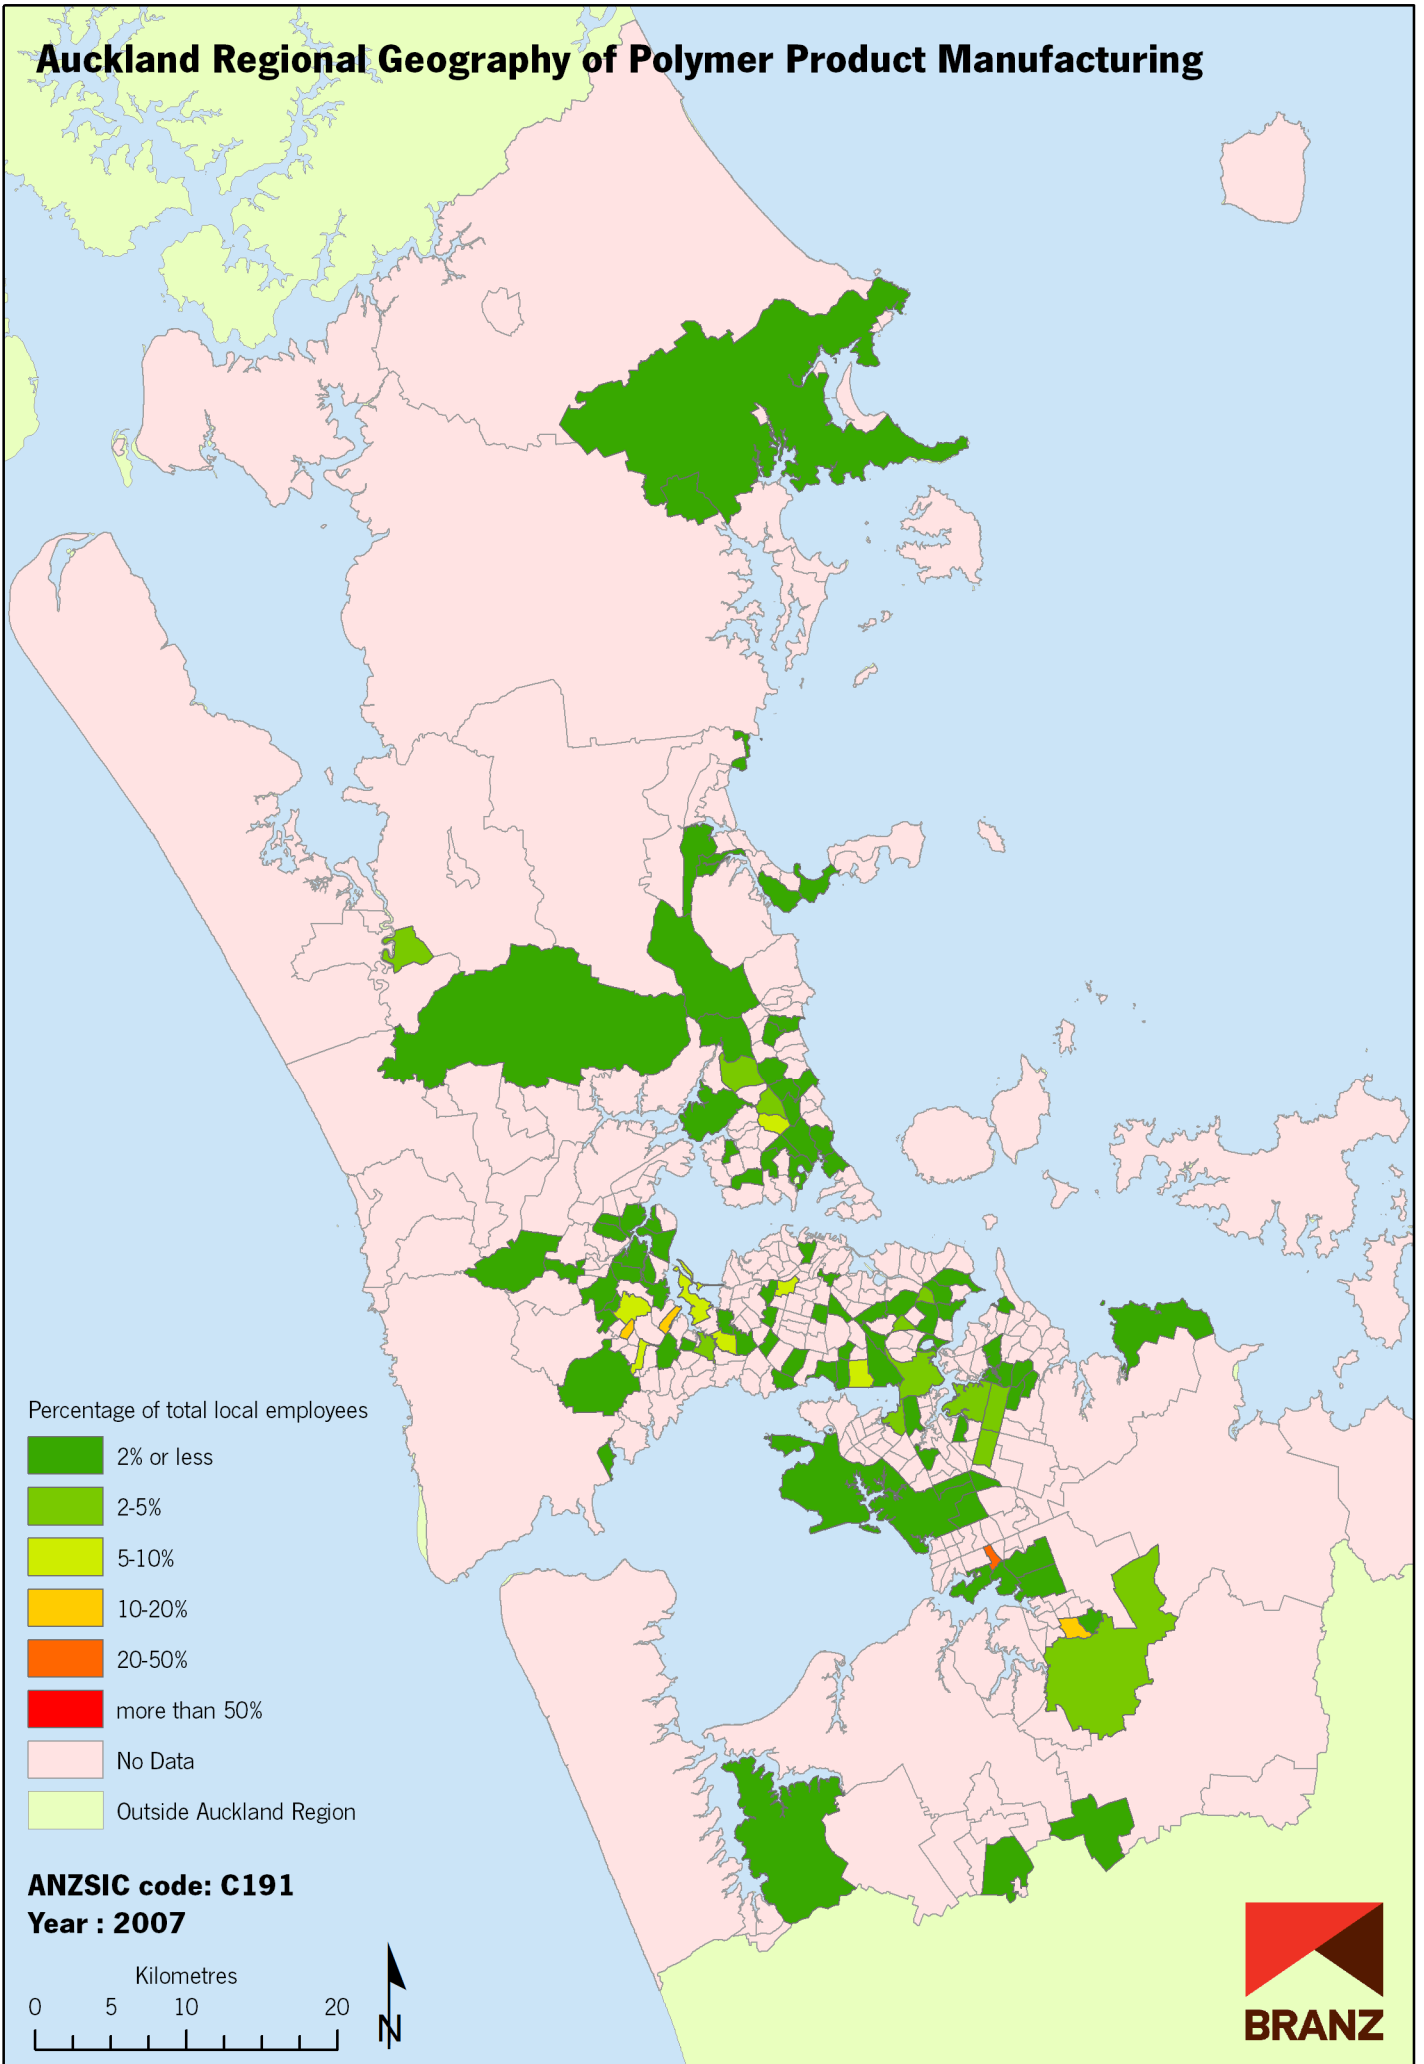

Auckland Regional Geography of Polymer Product Manufacturing

Data sources: Statistics New Zealand, Land Information New Zealand, Ollivier & Co Ltd. Copyright BRANZ. Whilst due care has been taken, BRANZ gives no warranty as to the accuracy and completeness of any information on this map and accepts no liability for any error, omission or use of the information.