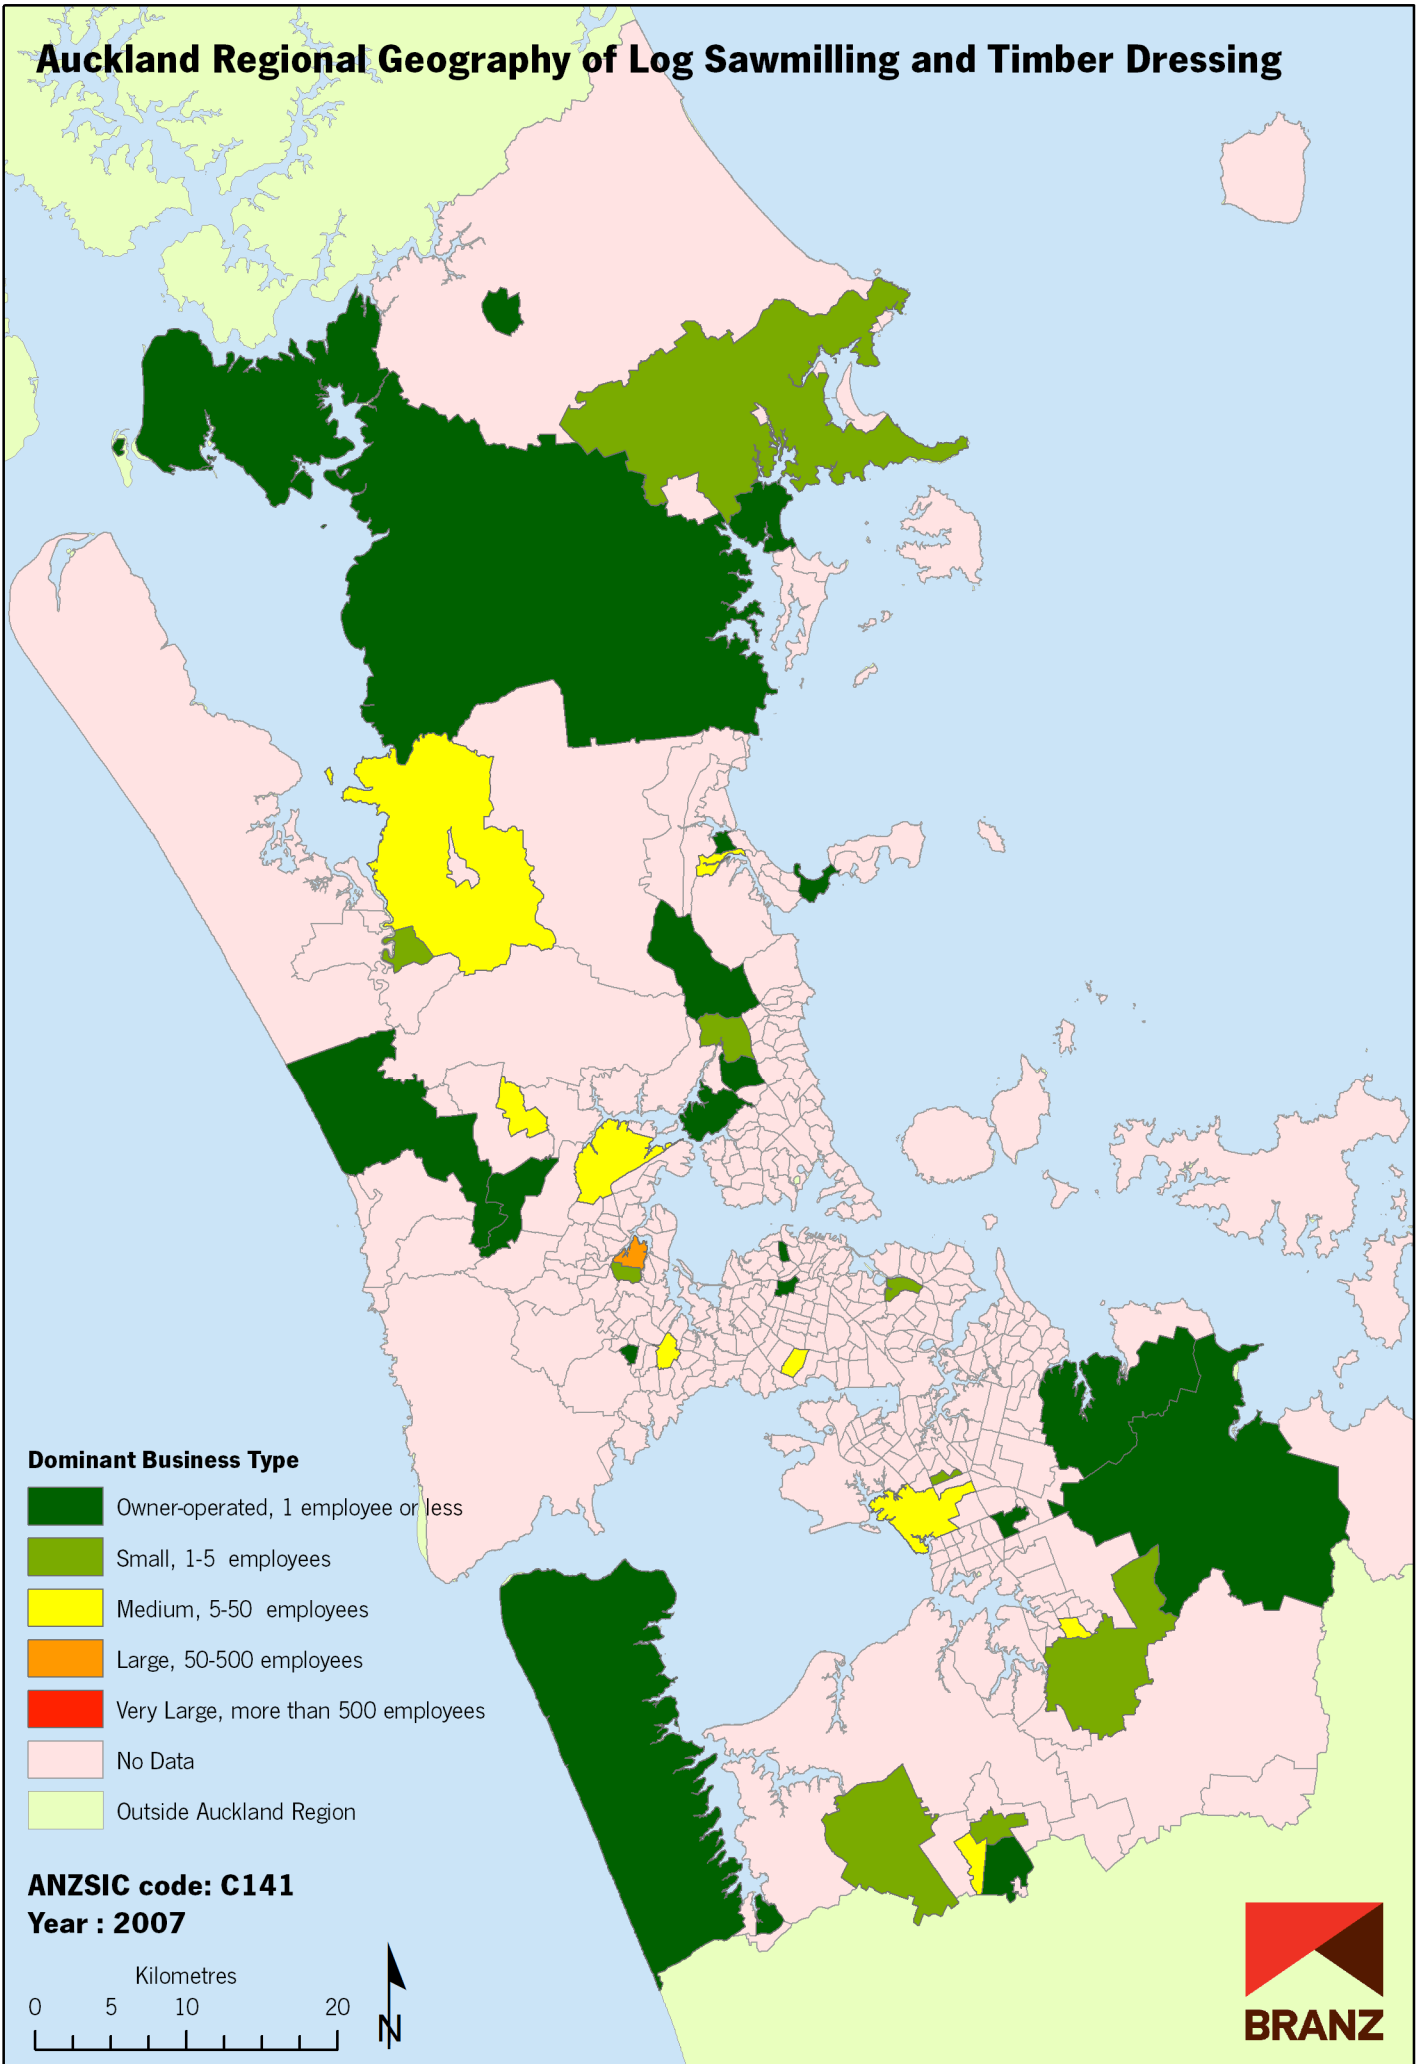

# Auckland Regional Geography of Log Sawmilling and Timber Dressing

Data sources: Statistics New Zealand, Land Information New Zealand, Ollivier & Co Ltd. Copyright BRANZ. Whilst due care has been taken, BRANZ gives no warranty as to the accuracy and completeness of any information on this map and accepts no liability for any error, omission or use of the information.