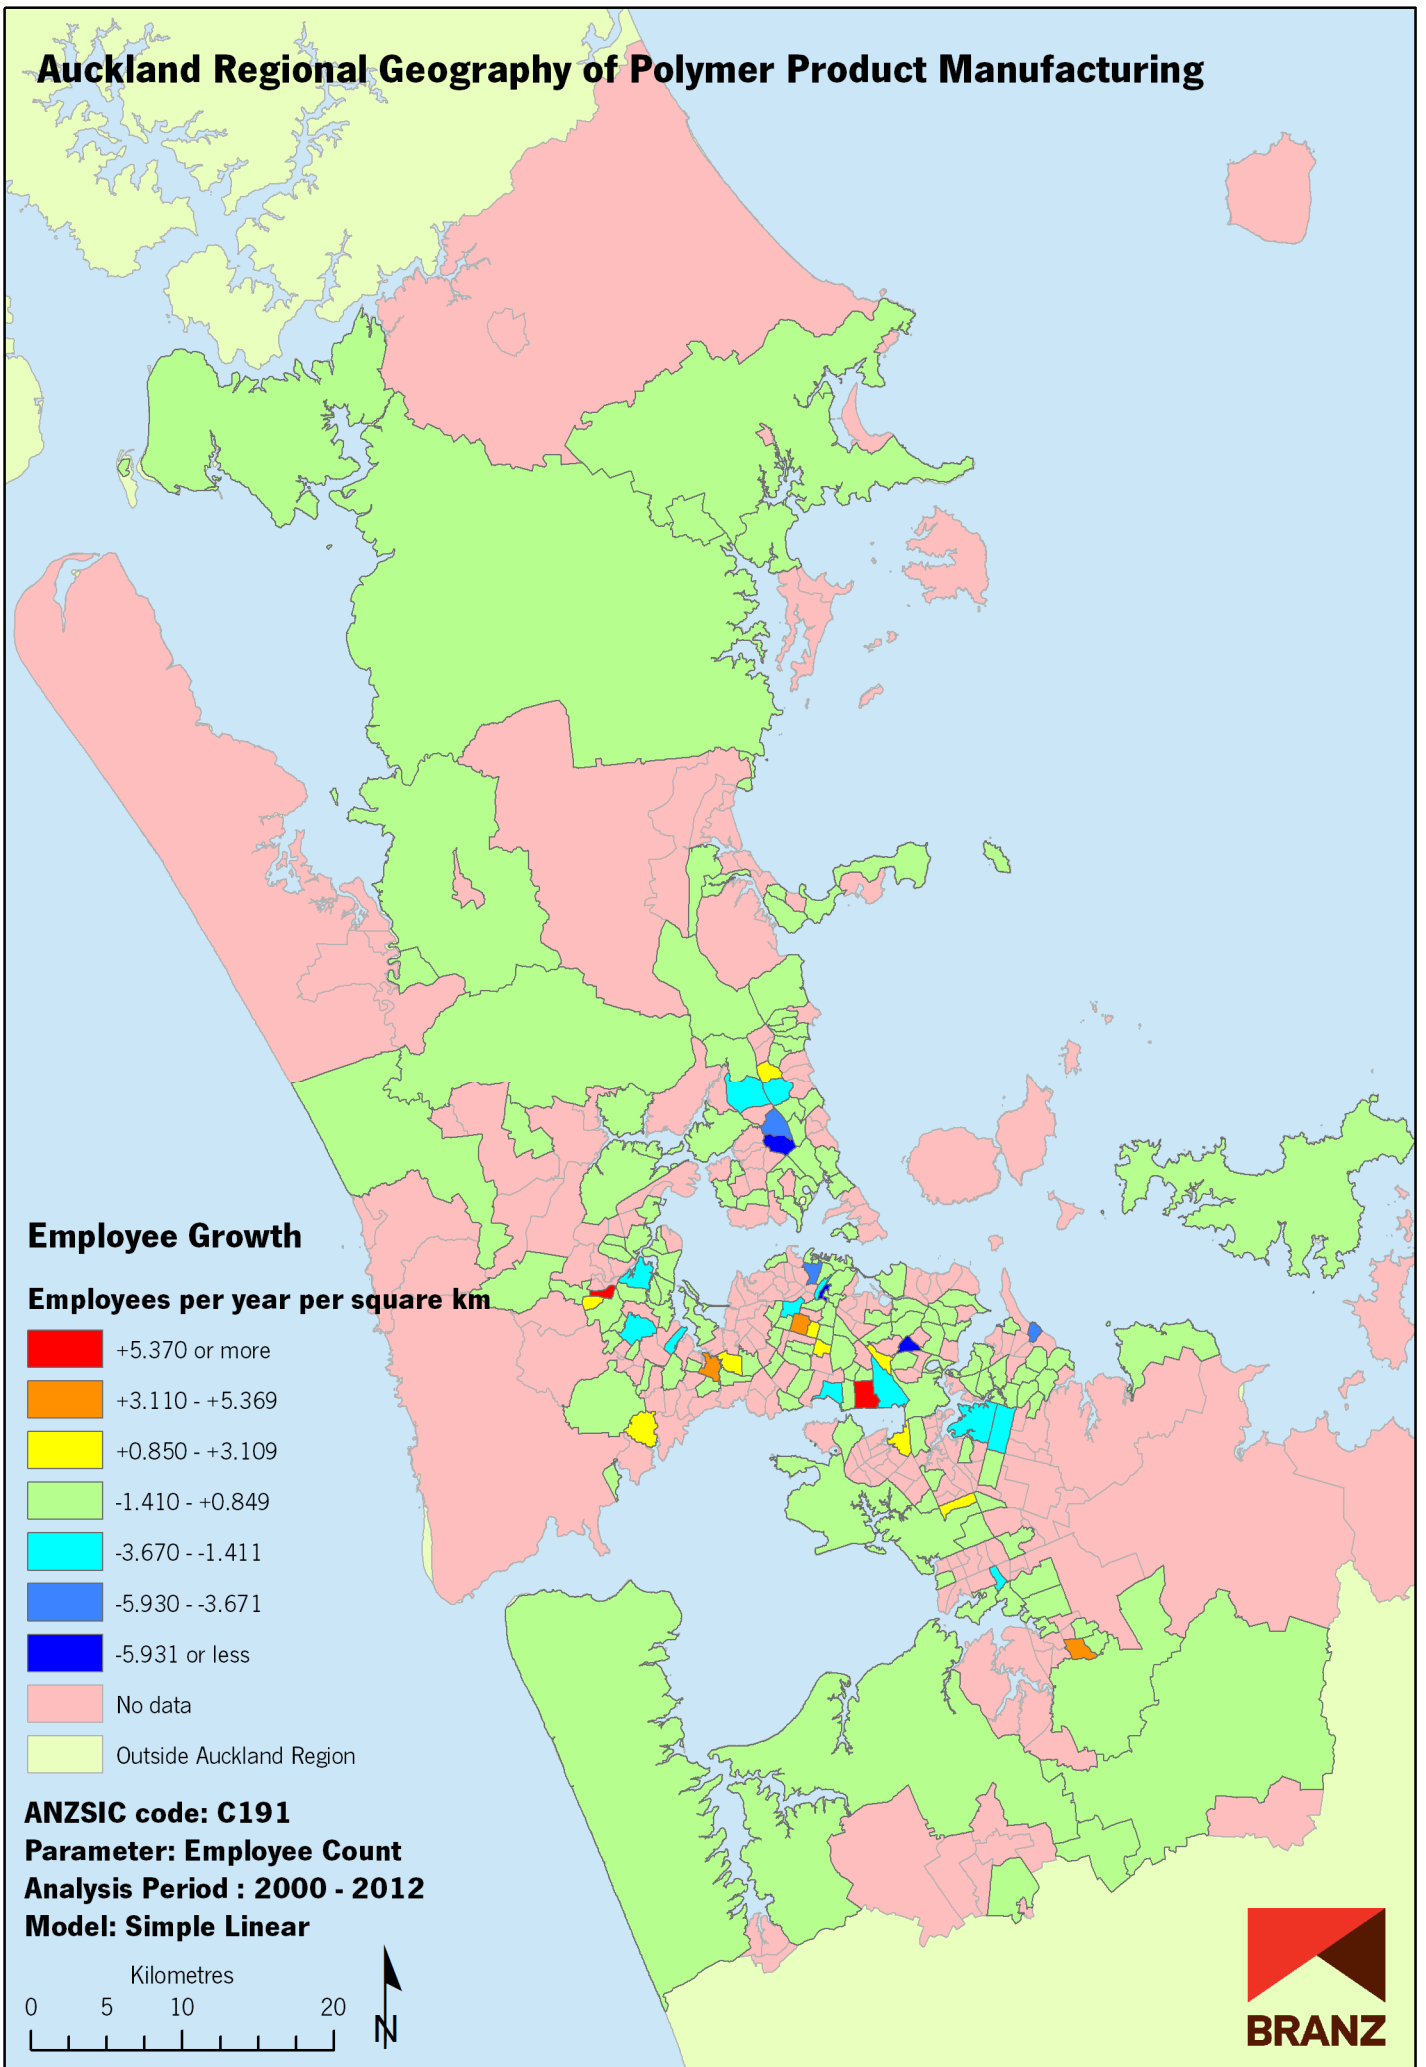

Auckland Regional Geography of Polymer Product Manufacturing

Data sources: Statistics New Zealand, Land Information New Zealand, Ollivier & Co Ltd. Copyright BRANZ. Whilst due care has been taken, BRANZ gives no warranty as to the accuracy and completeness of any information on this map and accepts no liability for any error, omission or use of the information.