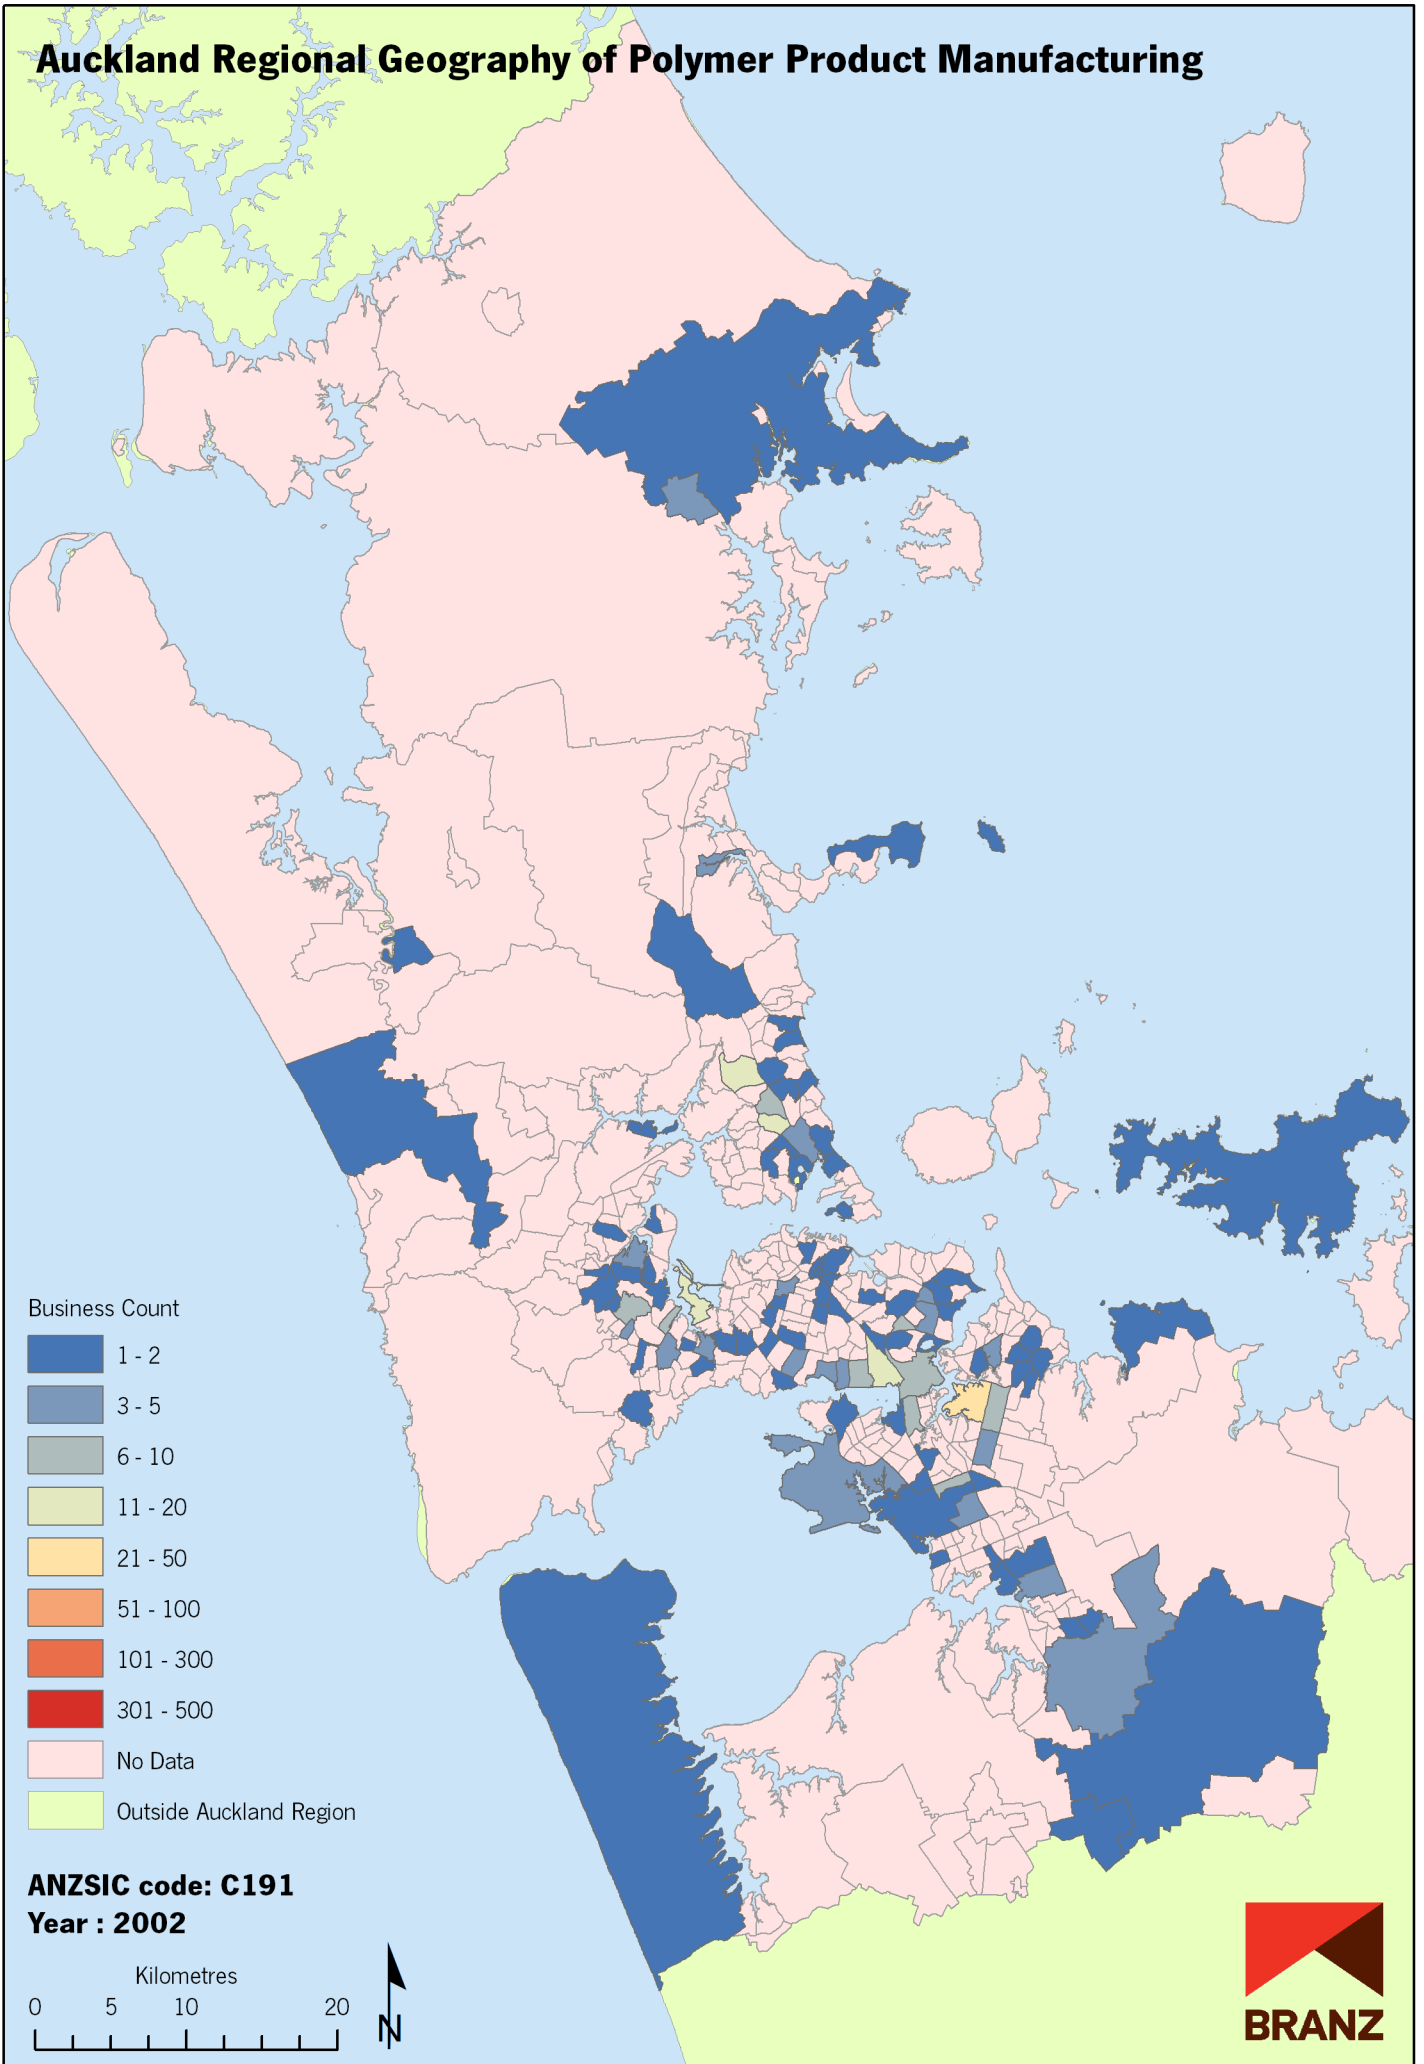

Auckland Regional Geography of Polymer Product Manufacturing

Data sources: Statistics New Zealand, Land Information New Zealand, Ollivier & Co Ltd. Copyright BRANZ. Whilst due care has been taken, BRANZ gives no warranty as to the accuracy and completeness of any information on this map and accepts no liability for any error, omission or use of the information.