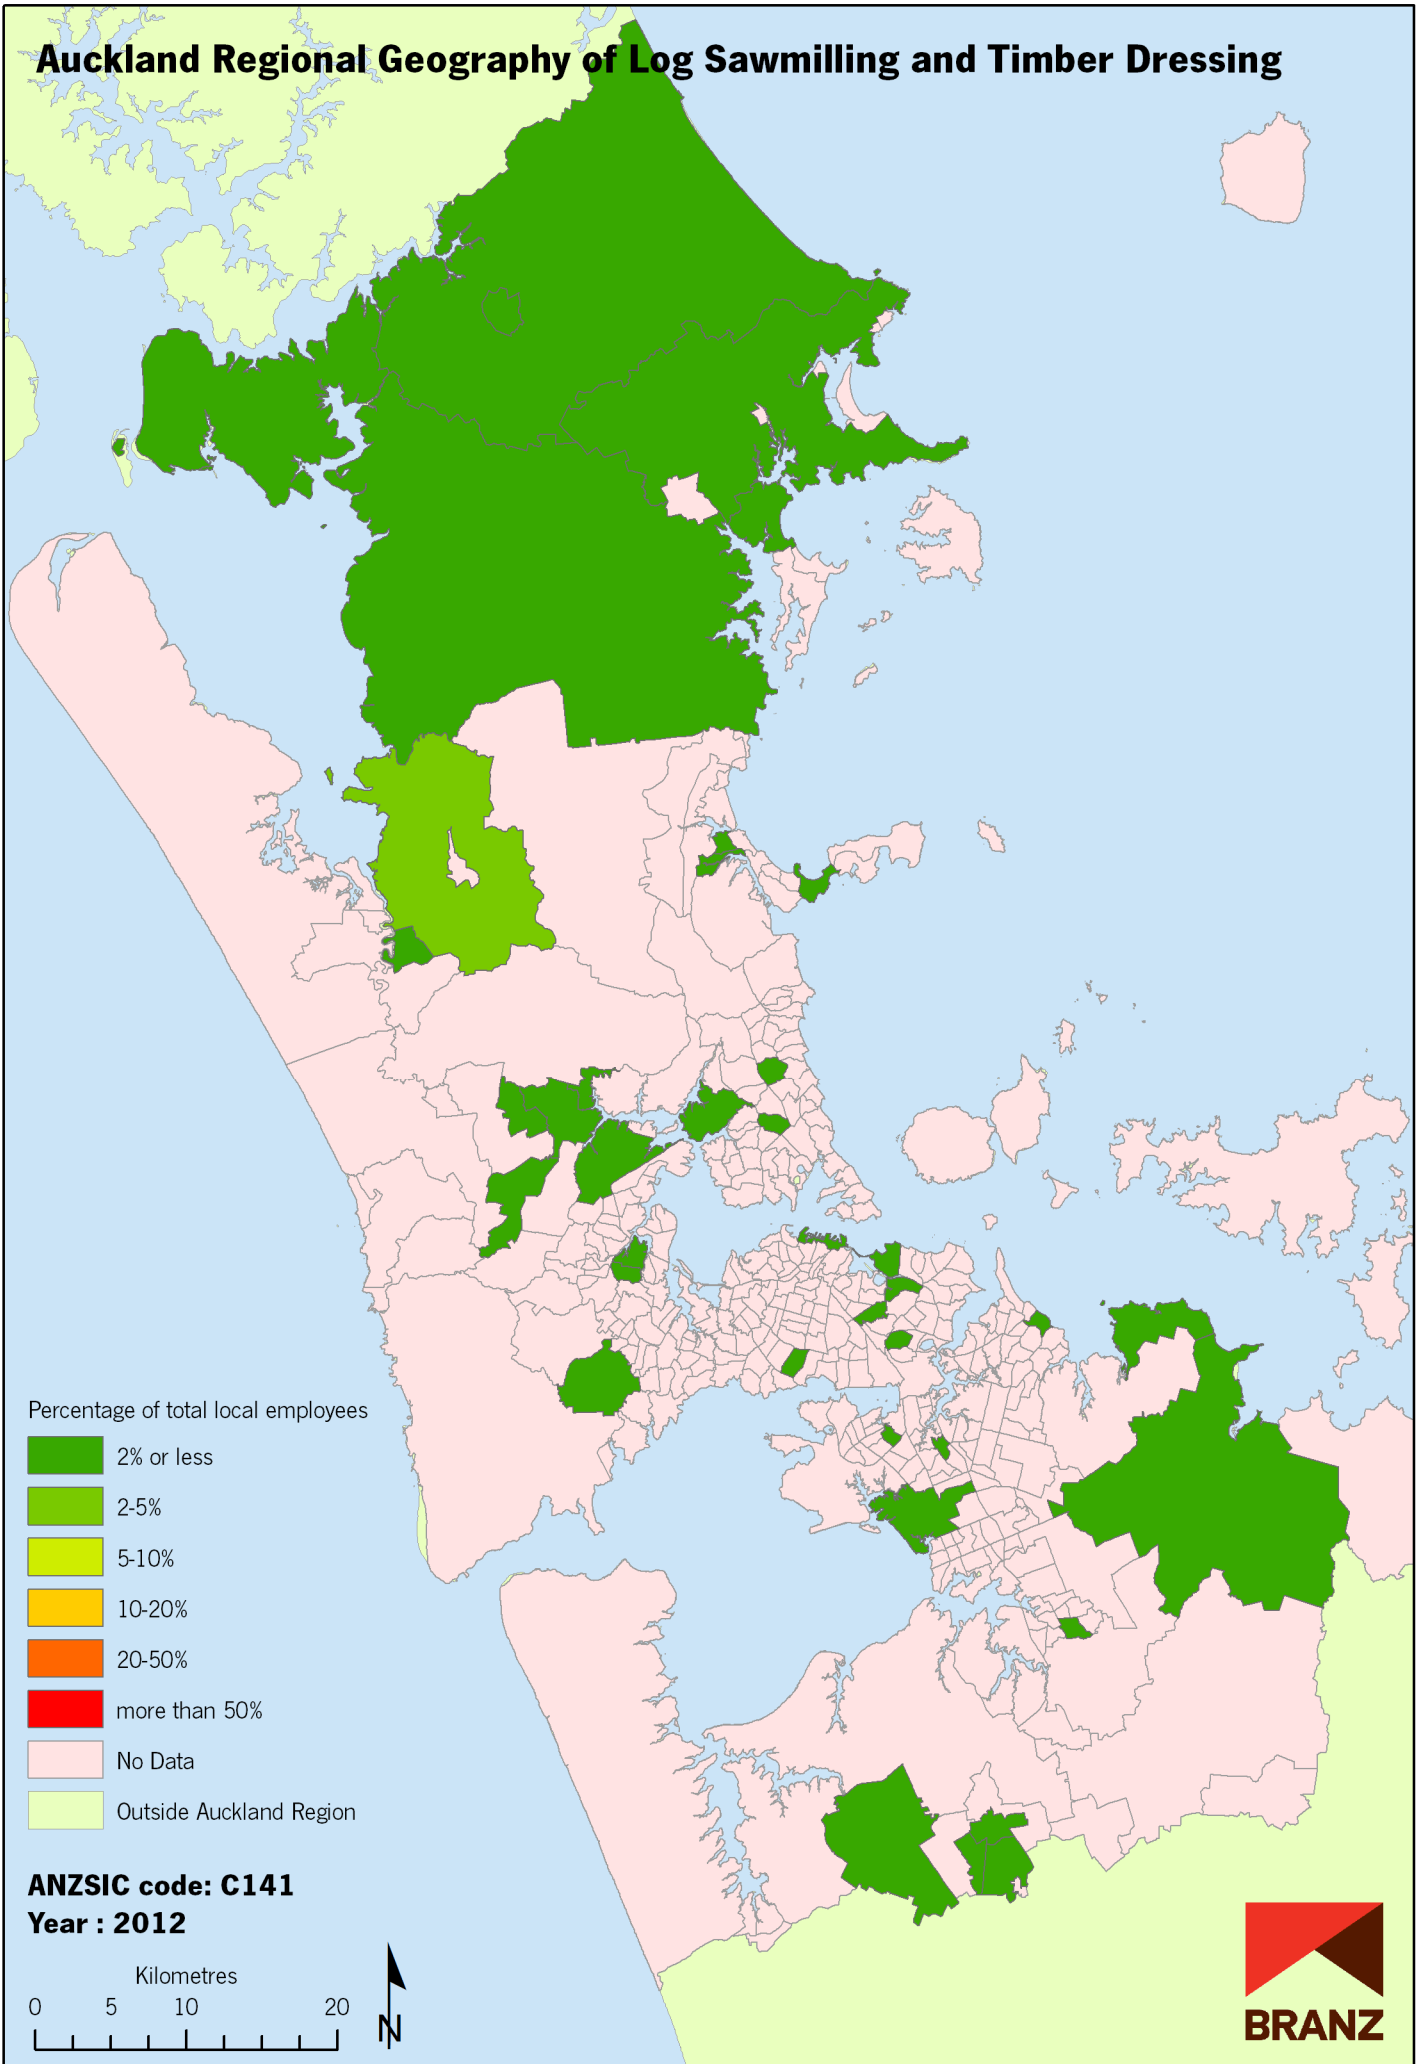

Auckland Regional Geography of Log Sawmilling and Timber Dressing

Data sources: Statistics New Zealand, Land Information New Zealand, Ollivier & Co Ltd. Copyright BRANZ. Whilst due care has been taken, BRANZ gives no warranty as to the accuracy and completeness of any information on this map and accepts no liability for any error, omission or use of the information.