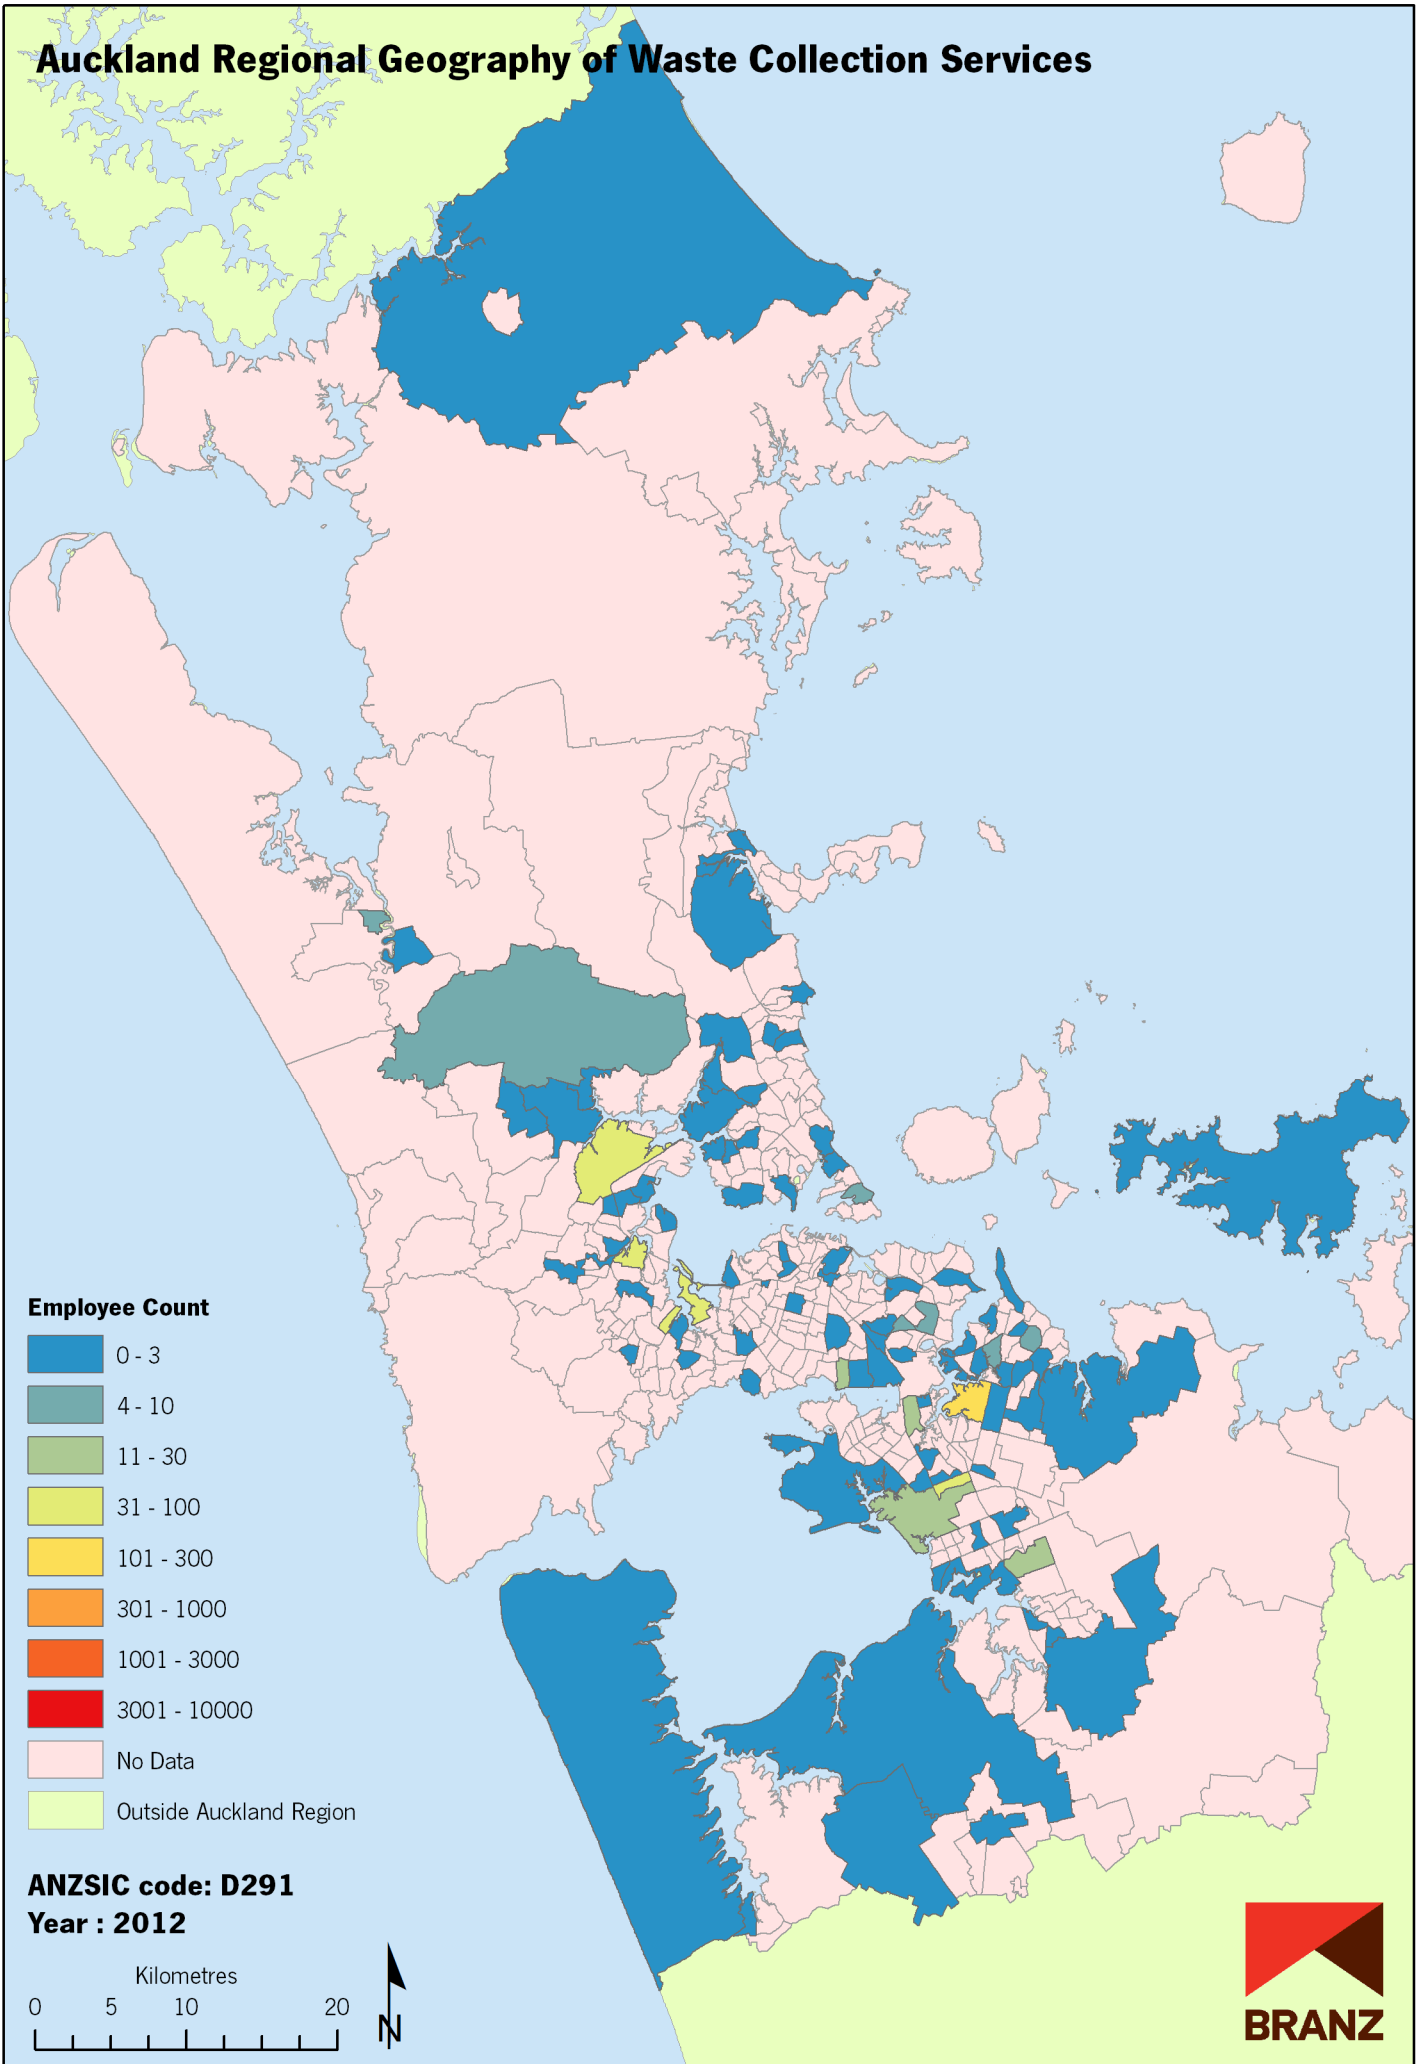

# Auckland Regional Geography of Waste Collection Services

Data sources: Statistics New Zealand, Land Information New Zealand, Ollivier & Co Ltd. Copyright BRANZ. Whilst due care has been taken, BRANZ gives no warranty as to the accuracy and completeness of any information on this map and accepts no liability for any error, omission or use of the information.