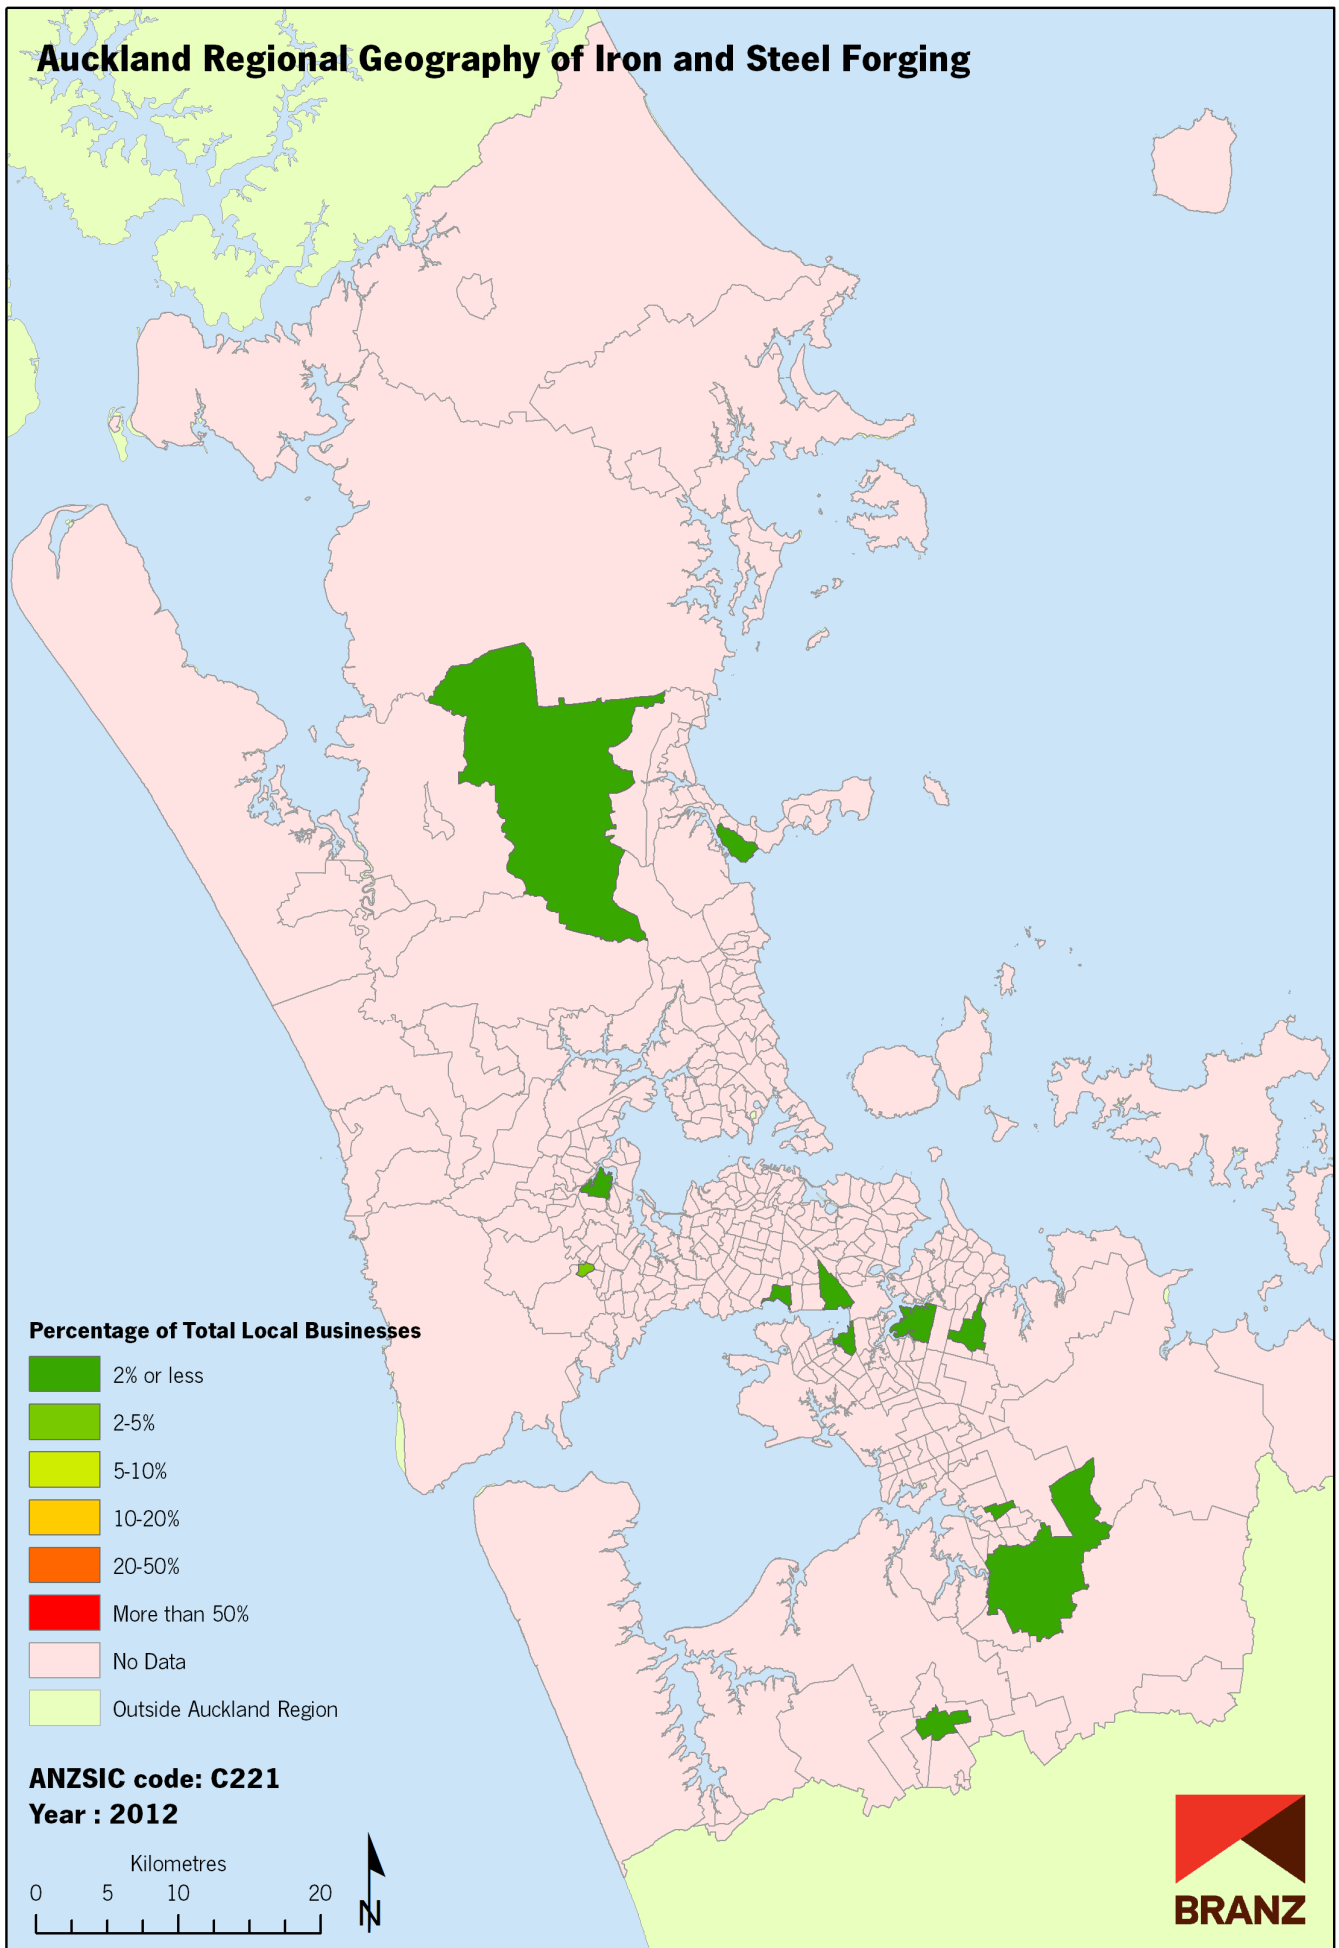

# Auckland Regional Geography of Iron and Steel Forging

Data sources: Statistics New Zealand, Land Information New Zealand, Ollivier & Co Ltd. Copyright BRANZ. Whilst due care has been taken, BRANZ gives no warranty as to the accuracy and completeness of any information on this map and accepts no liability for any error, omission or use of the information.