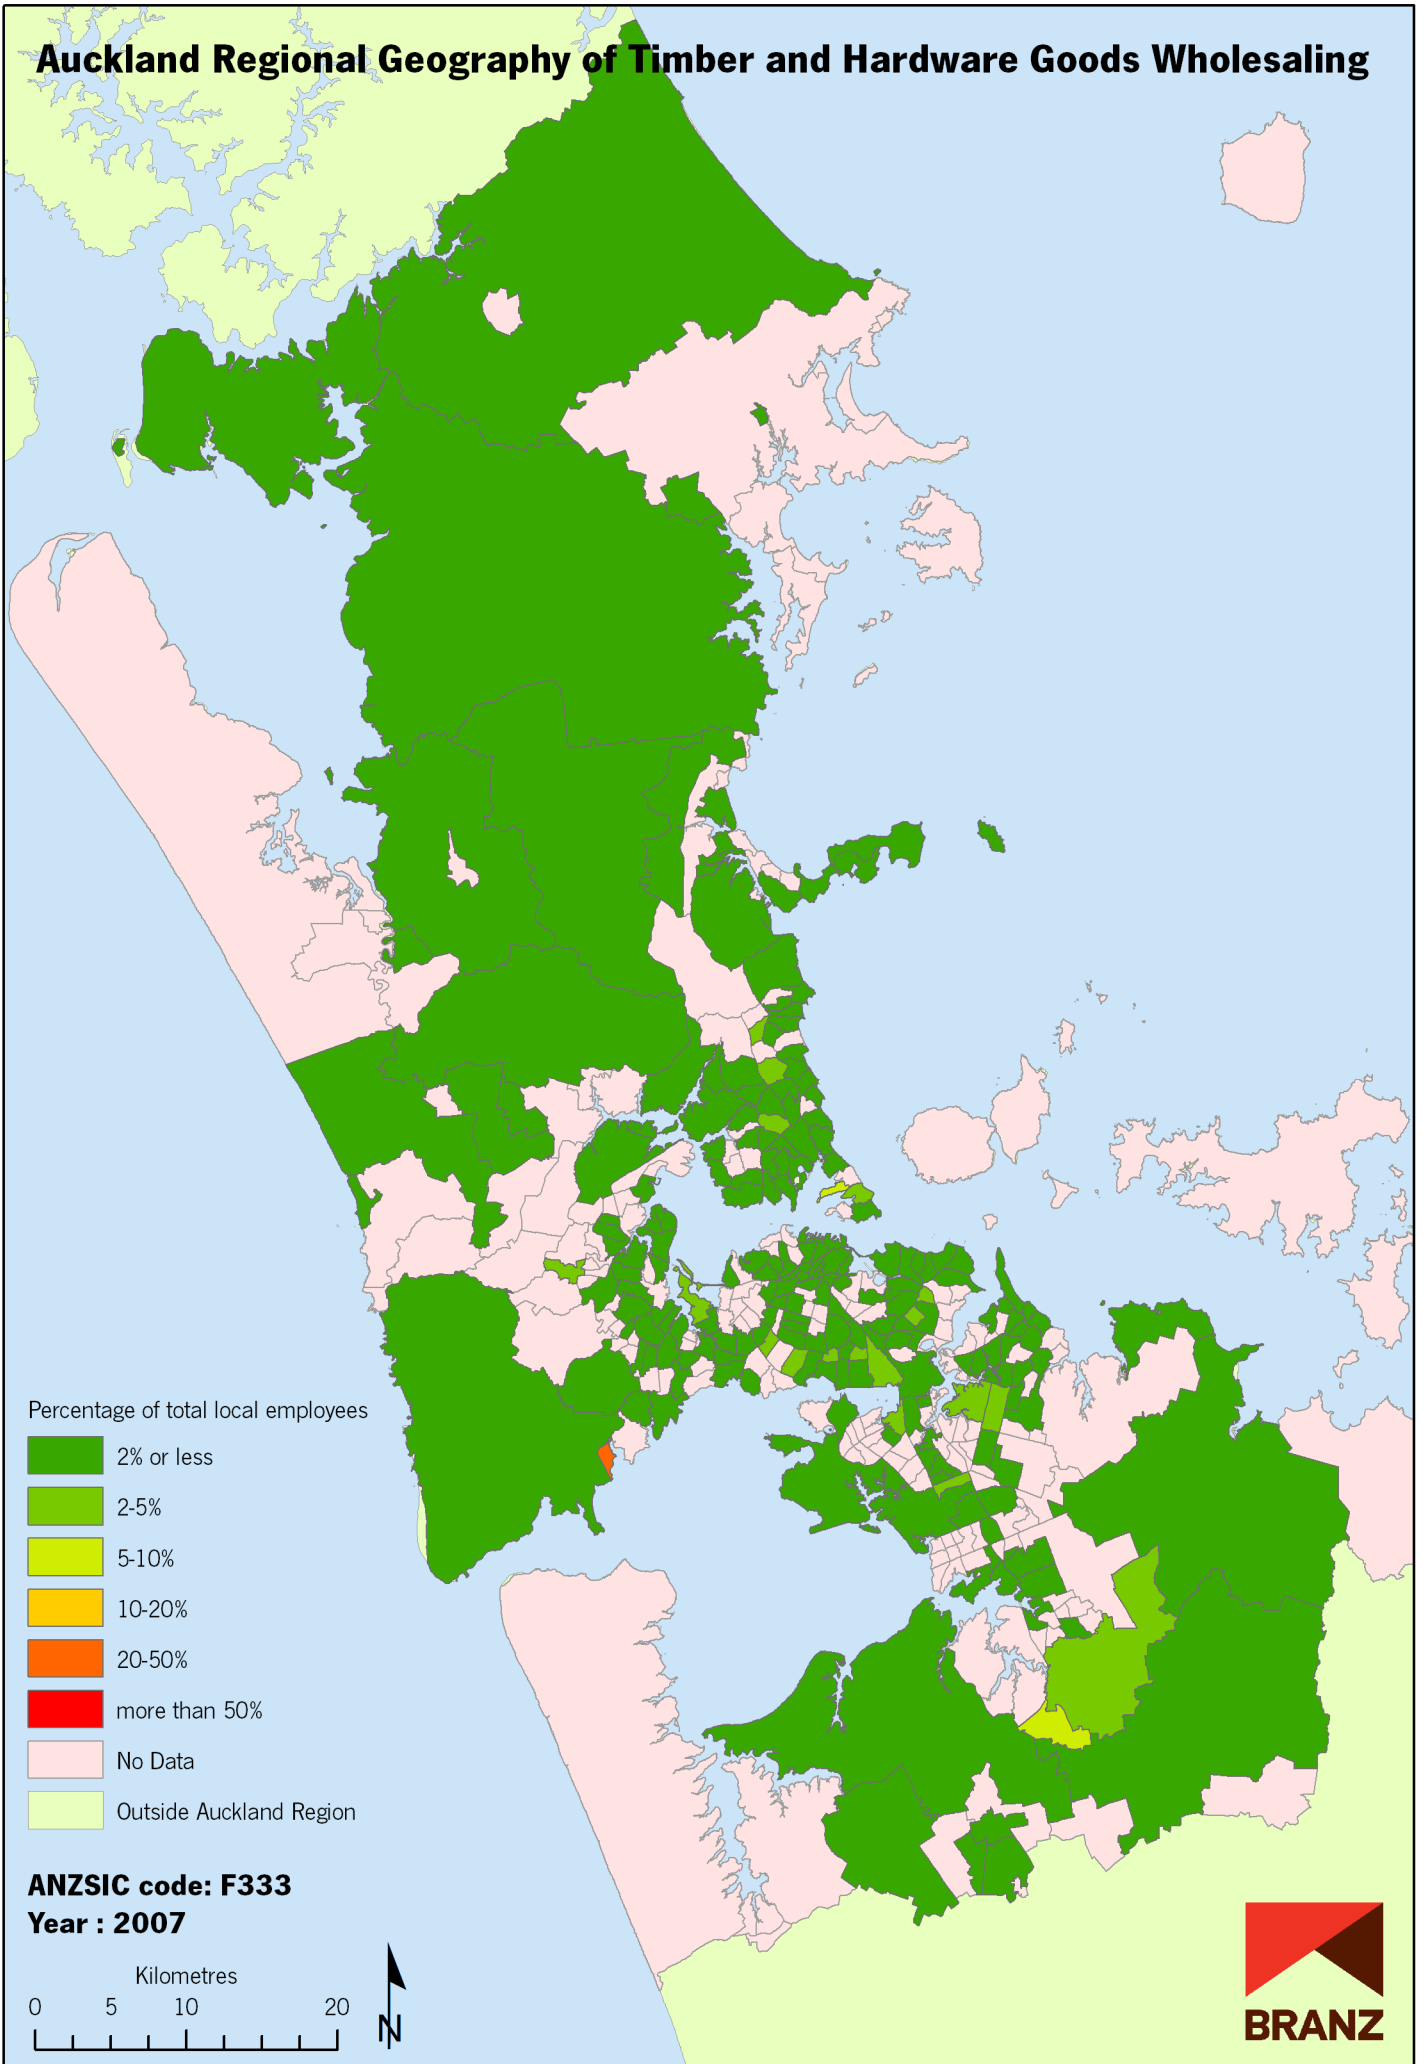

# Auckland Regional Geography of Timber and Hardware Goods Wholesaling

Data sources: Statistics New Zealand, Land Information New Zealand, Ollivier & Co Ltd. Copyright BRANZ. Whilst due care has been taken, BRANZ gives no warranty as to the accuracy and completeness of any information on this map and accepts no liability for any error, omission or use of the information.