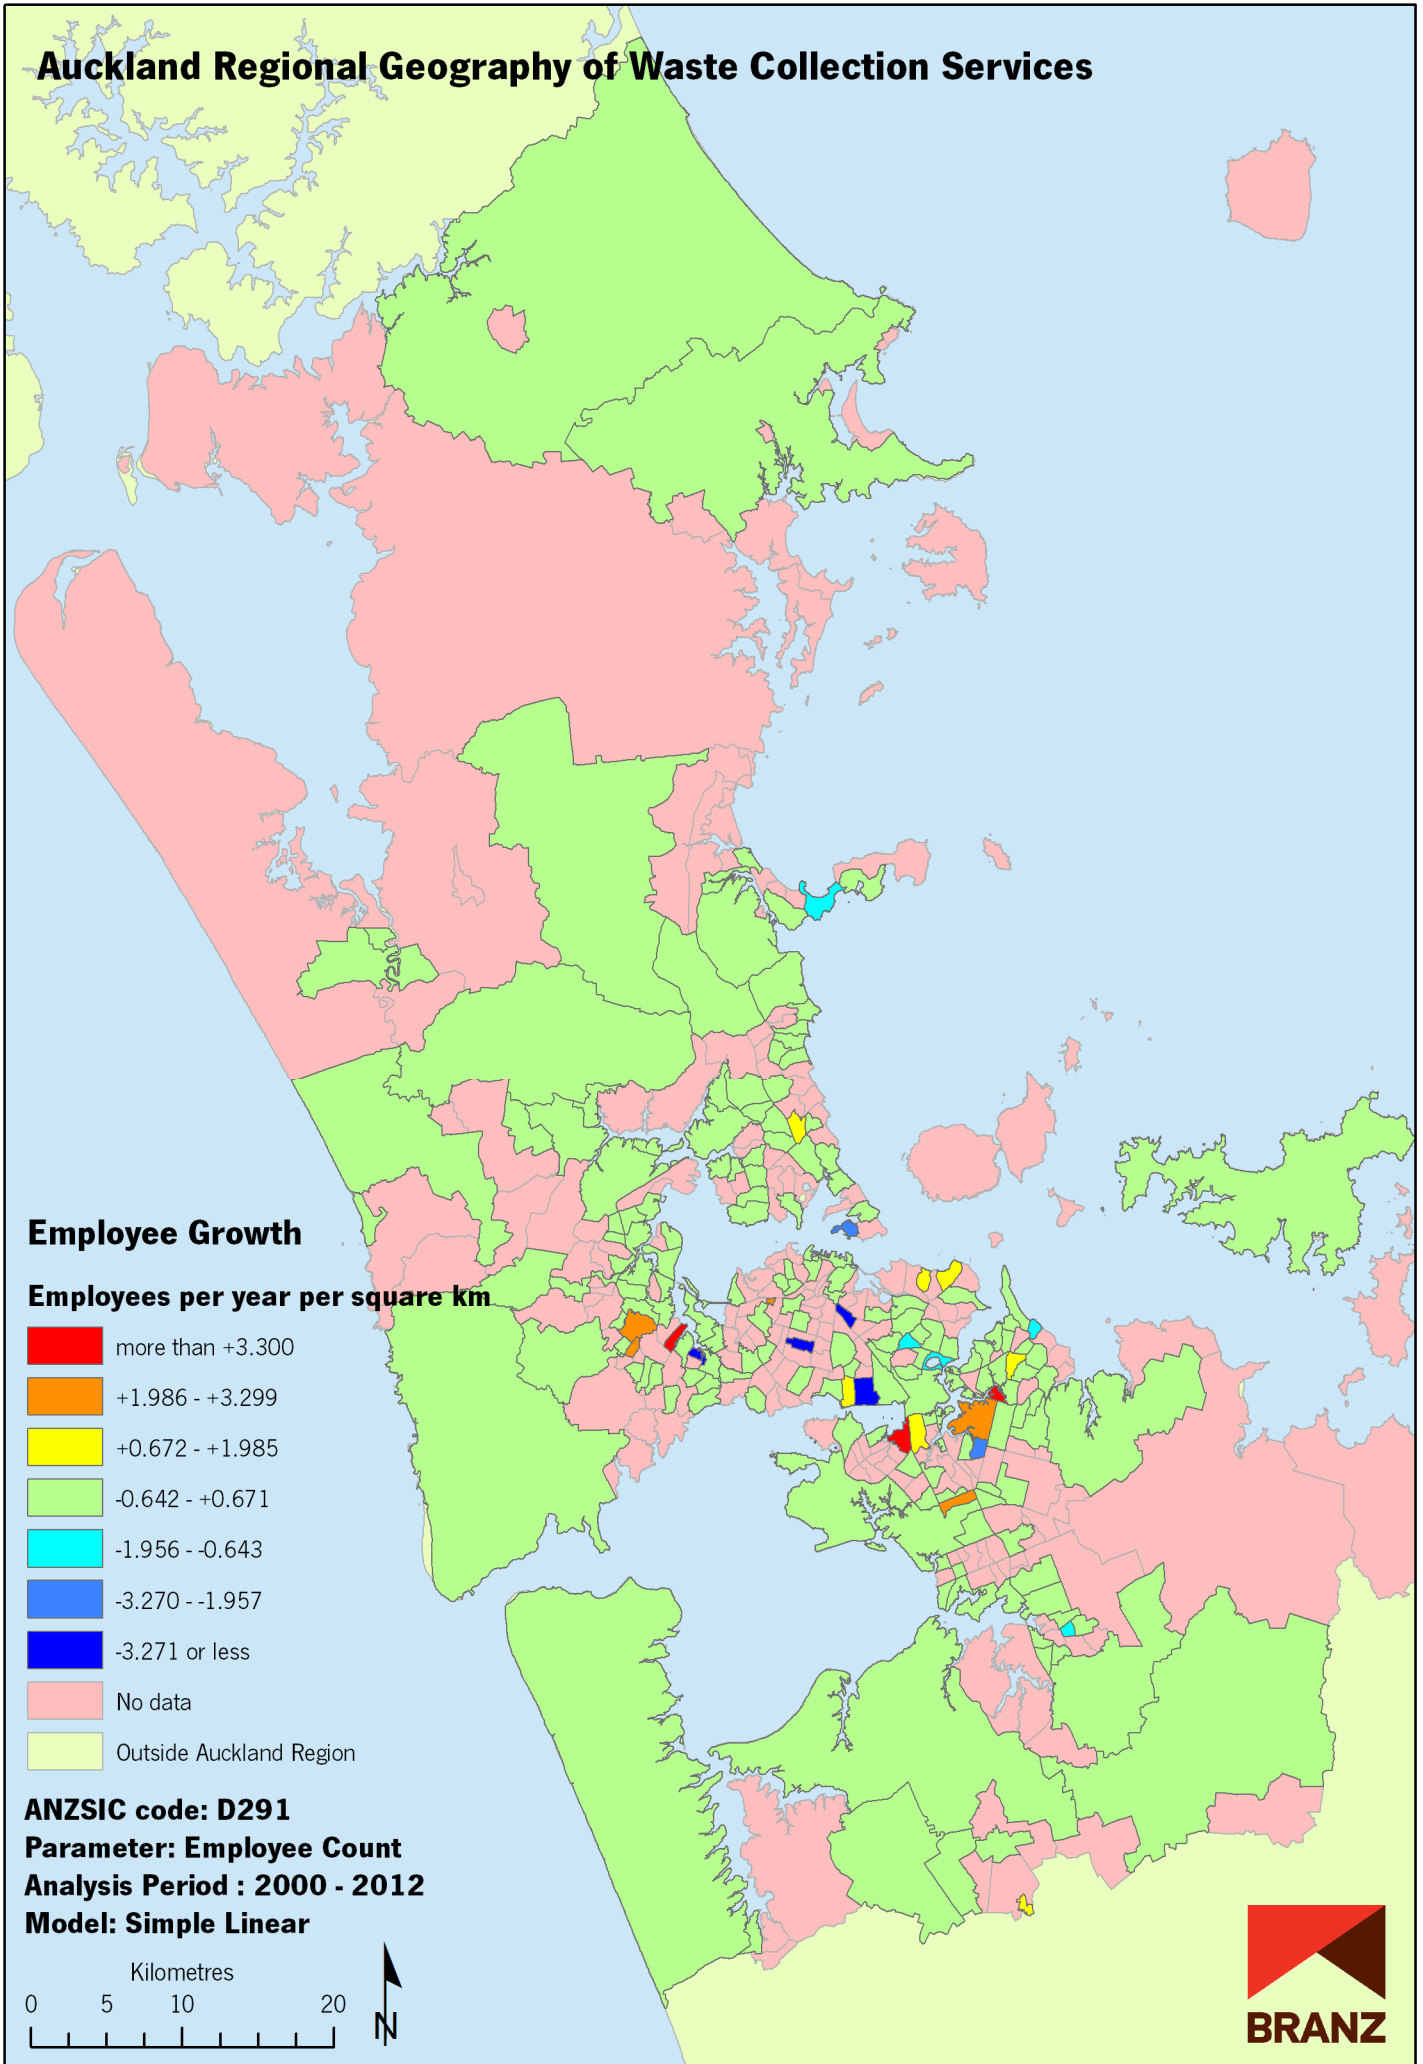

# Auckland Regional Geography of Waste Collection Services

Data sources: Statistics New Zealand, Land Information New Zealand, Ollivier & Co Ltd. Copyright BRANZ. Whilst due care has been taken, BRANZ gives no warranty as to the accuracy and completeness of any information on this map and accepts no liability for any error, omission or use of the information.