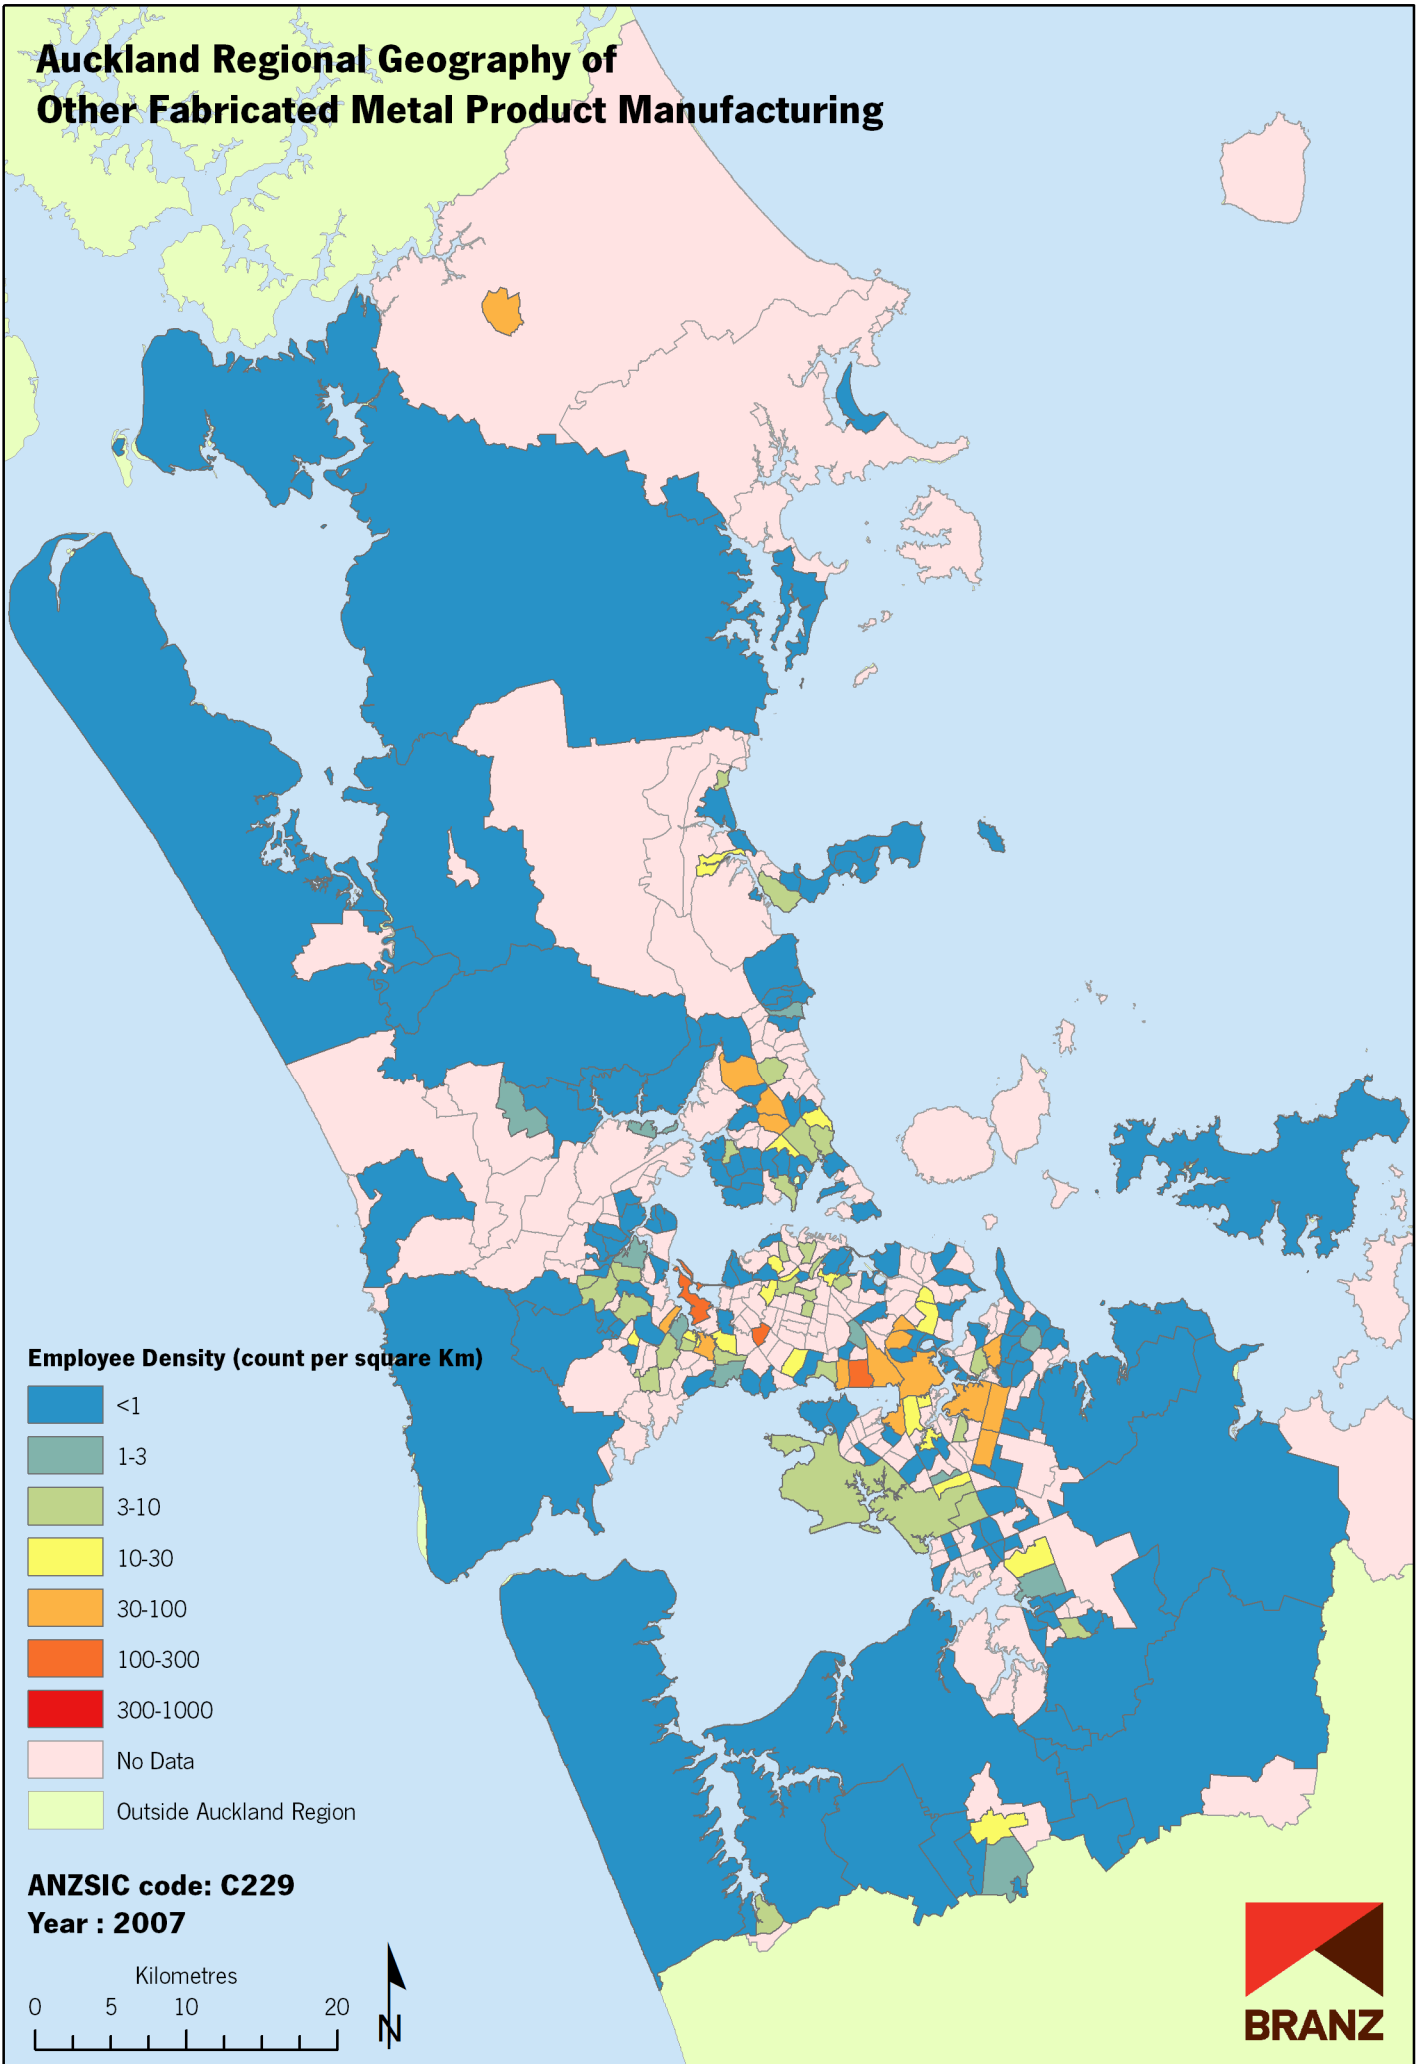

Auckland Regional Geography of Other Fabricated Metal Product Manufacturing

Data sources: Statistics New Zealand, Land Information New Zealand, Ollivier & Co Ltd. Copyright BRANZ. Whilst due care has been taken, BRANZ gives no warranty as to the accuracy and completeness of any information on this map and accepts no liability for any error, omission or use of the information.