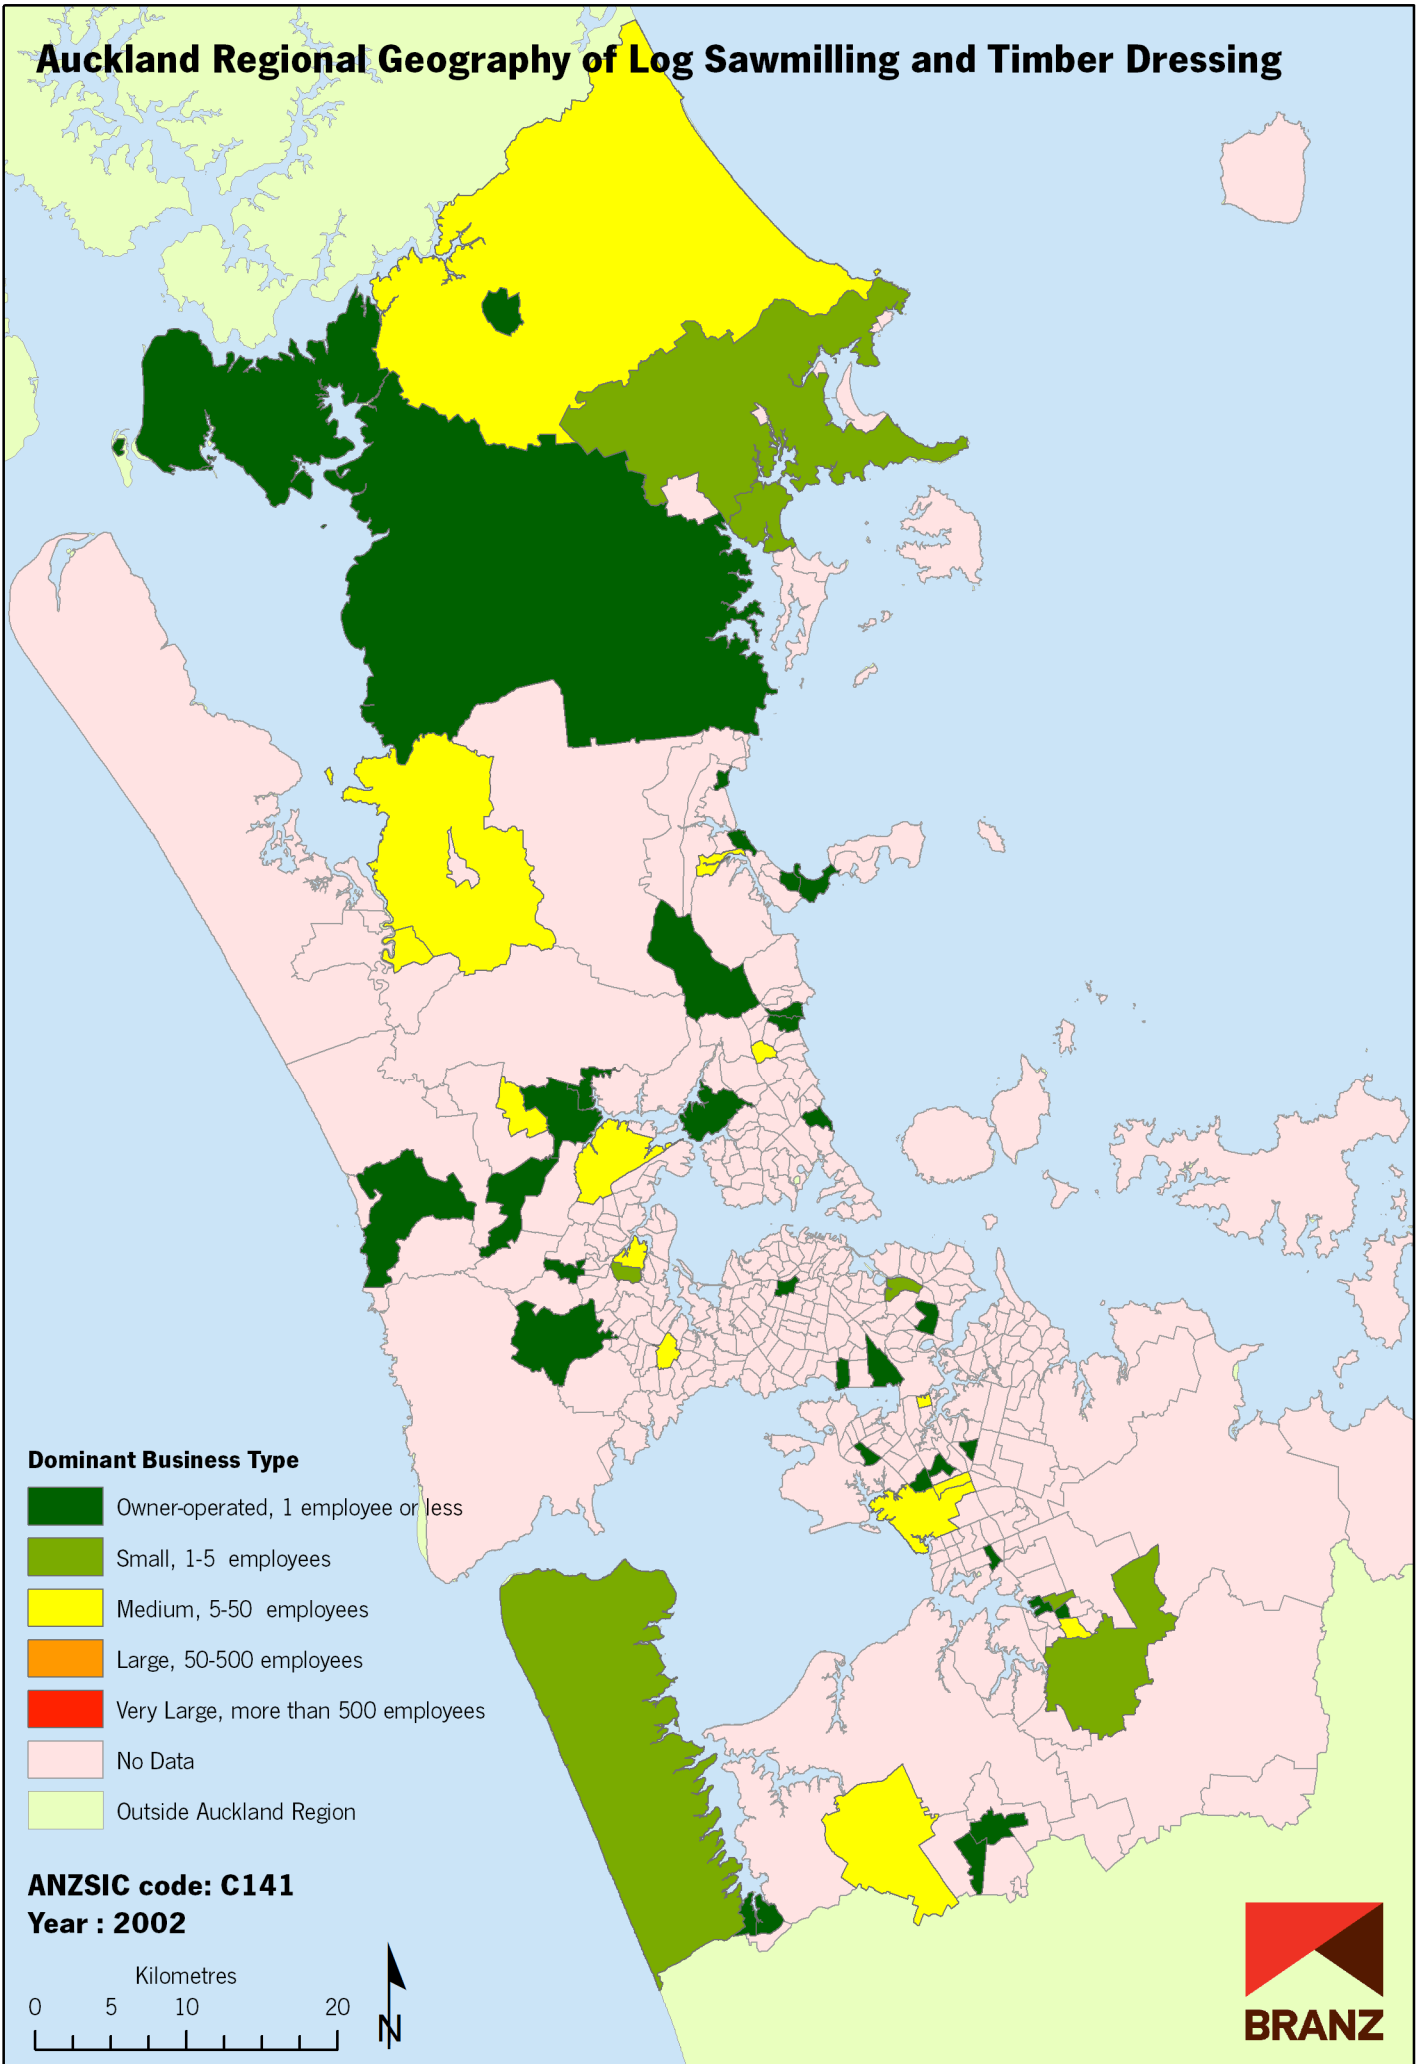

Auckland Regional Geography of Log Sawmilling and Timber Dressing

Data sources: Statistics New Zealand, Land Information New Zealand, Ollivier & Co Ltd. Copyright BRANZ. Whilst due care has been taken, BRANZ gives no warranty as to the accuracy and completeness of any information on this map and accepts no liability for any error, omission or use of the information.