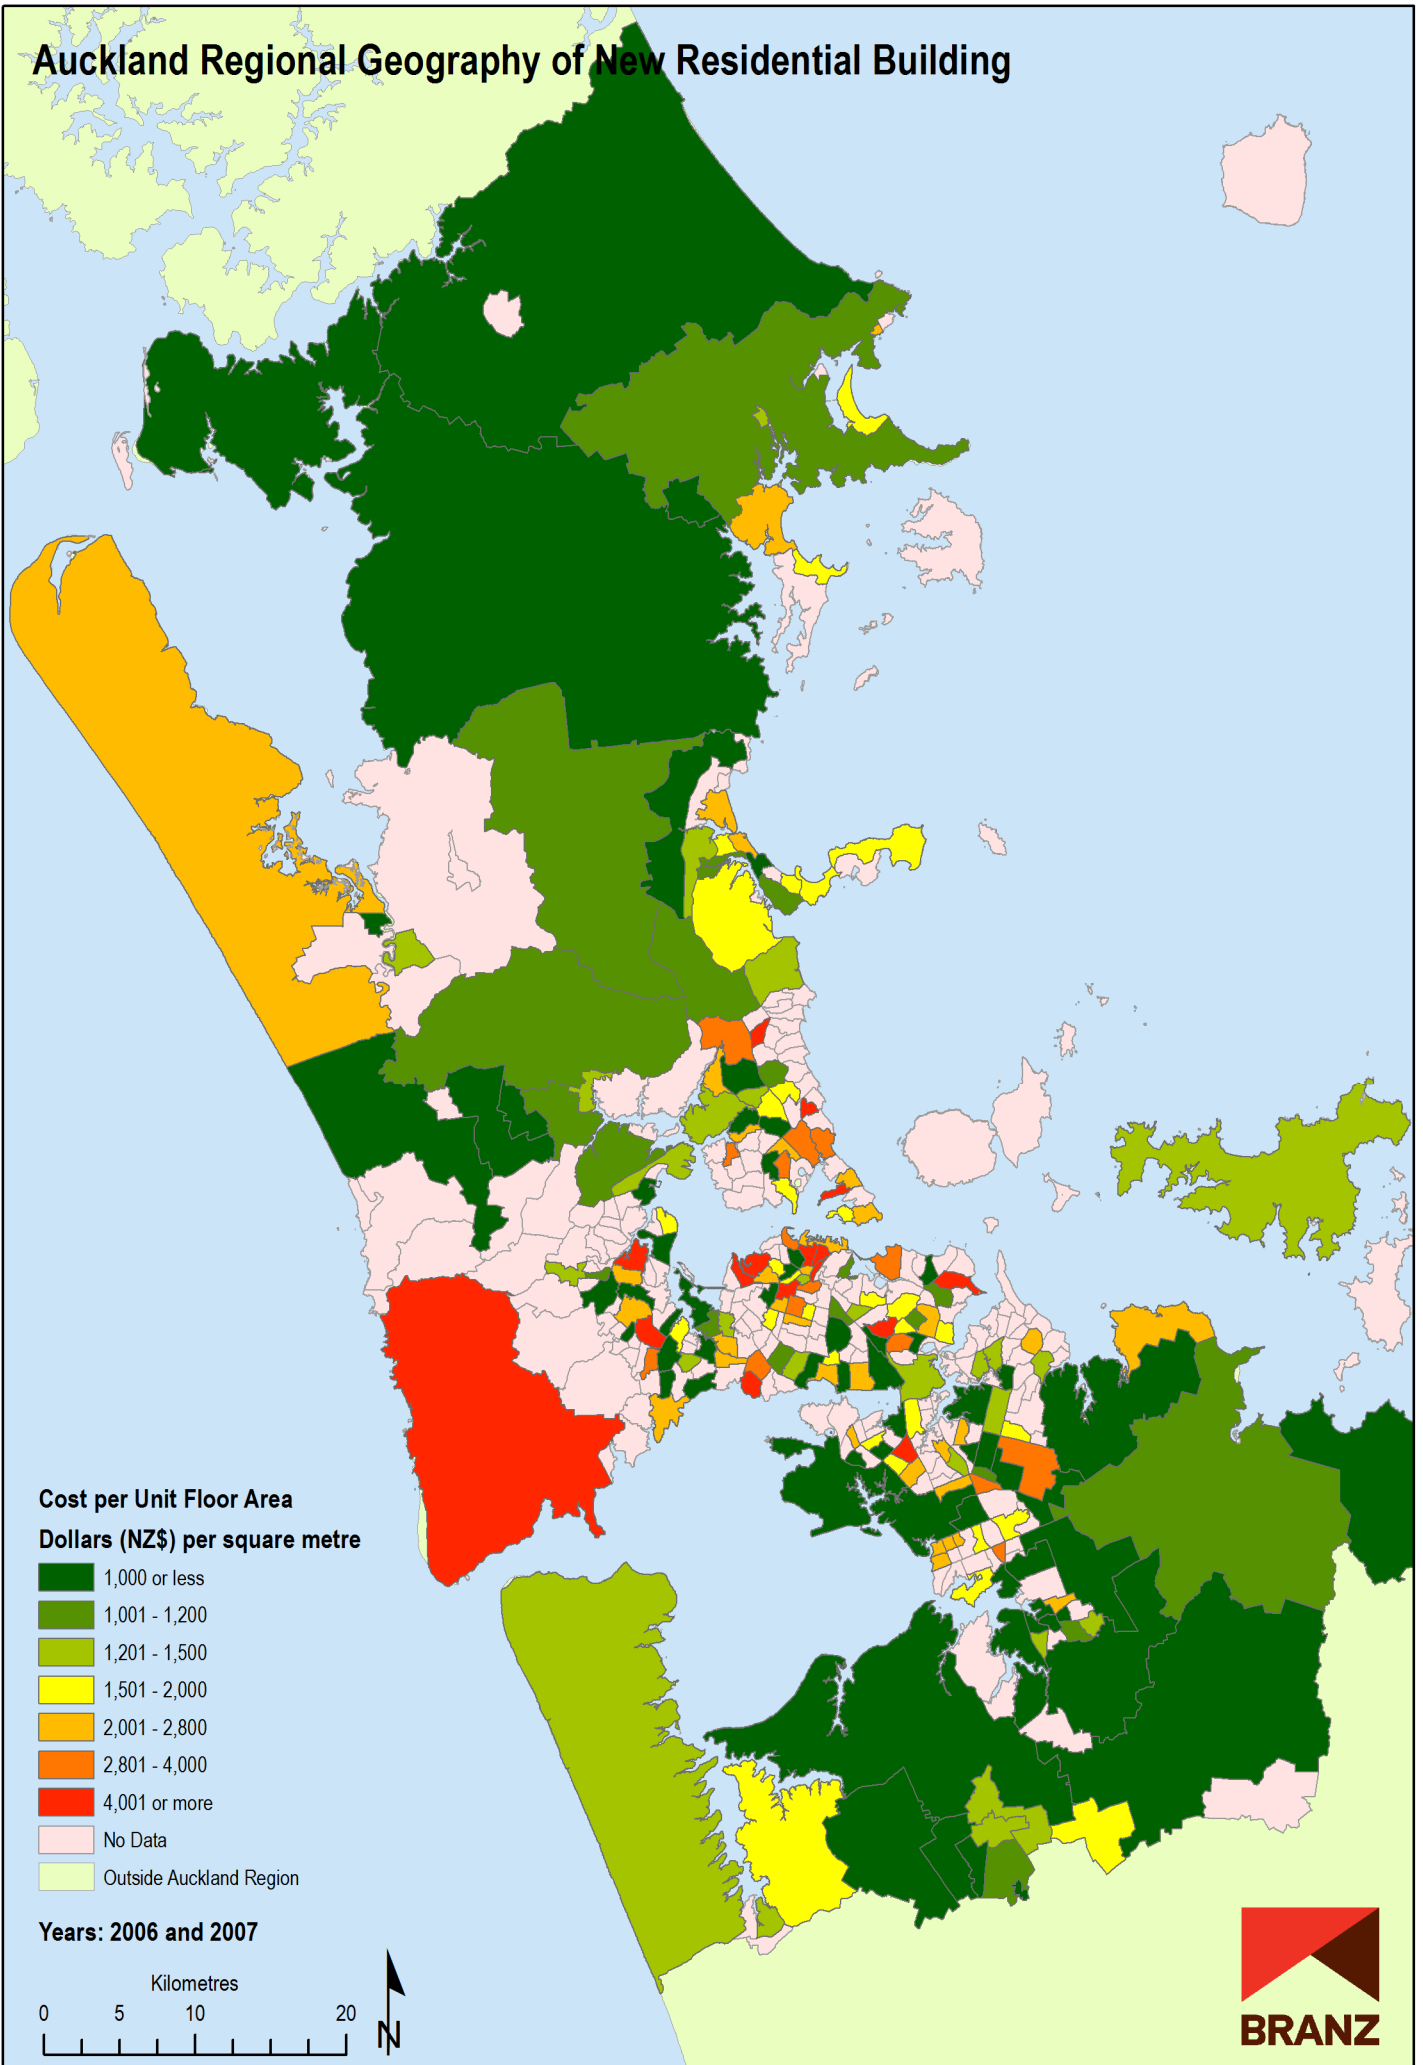

# Auckland Regional Geography of New Residential Building

Data sources: Statistics New Zealand, Land Information New Zealand, Ollivier & Co Ltd. Copyright BRANZ. Whilst due care has been taken, BRANZ gives no warranty as to the accuracy and completeness of any information on this map and accepts no liability for any error, omission or use of the information.