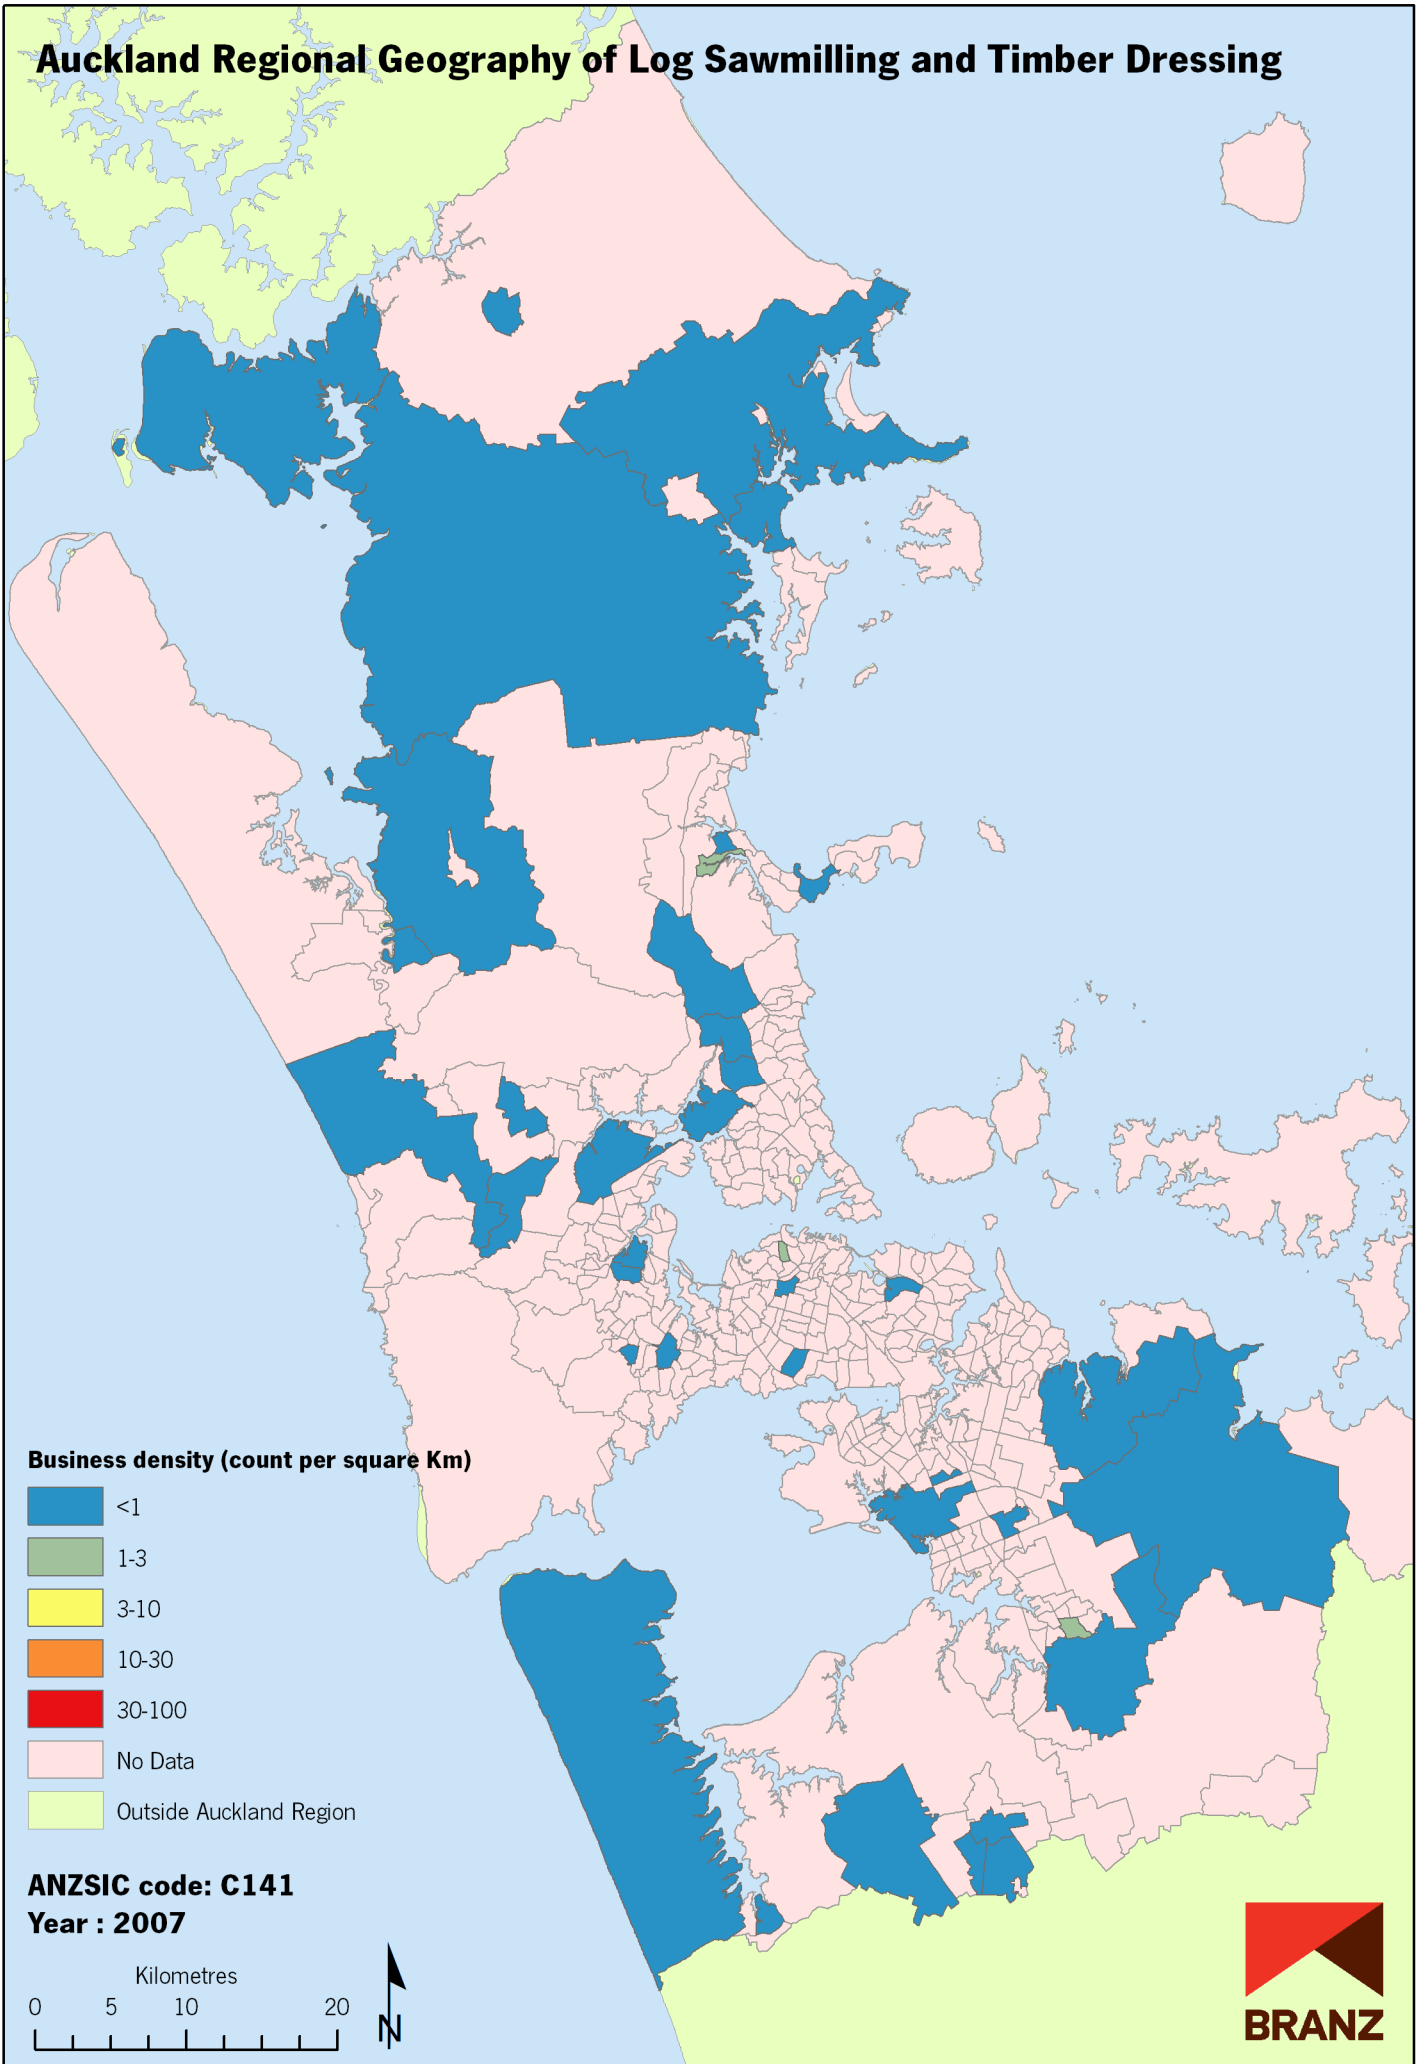

Auckland Regional Geography of Log Sawmilling and Timber Dressing

Data sources: Statistics New Zealand, Land Information New Zealand, Ollivier & Co Ltd. Copyright BRANZ. Whilst due care has been taken, BRANZ gives no warranty as to the accuracy and completeness of any information on this map and accepts no liability for any error, omission or use of the information.