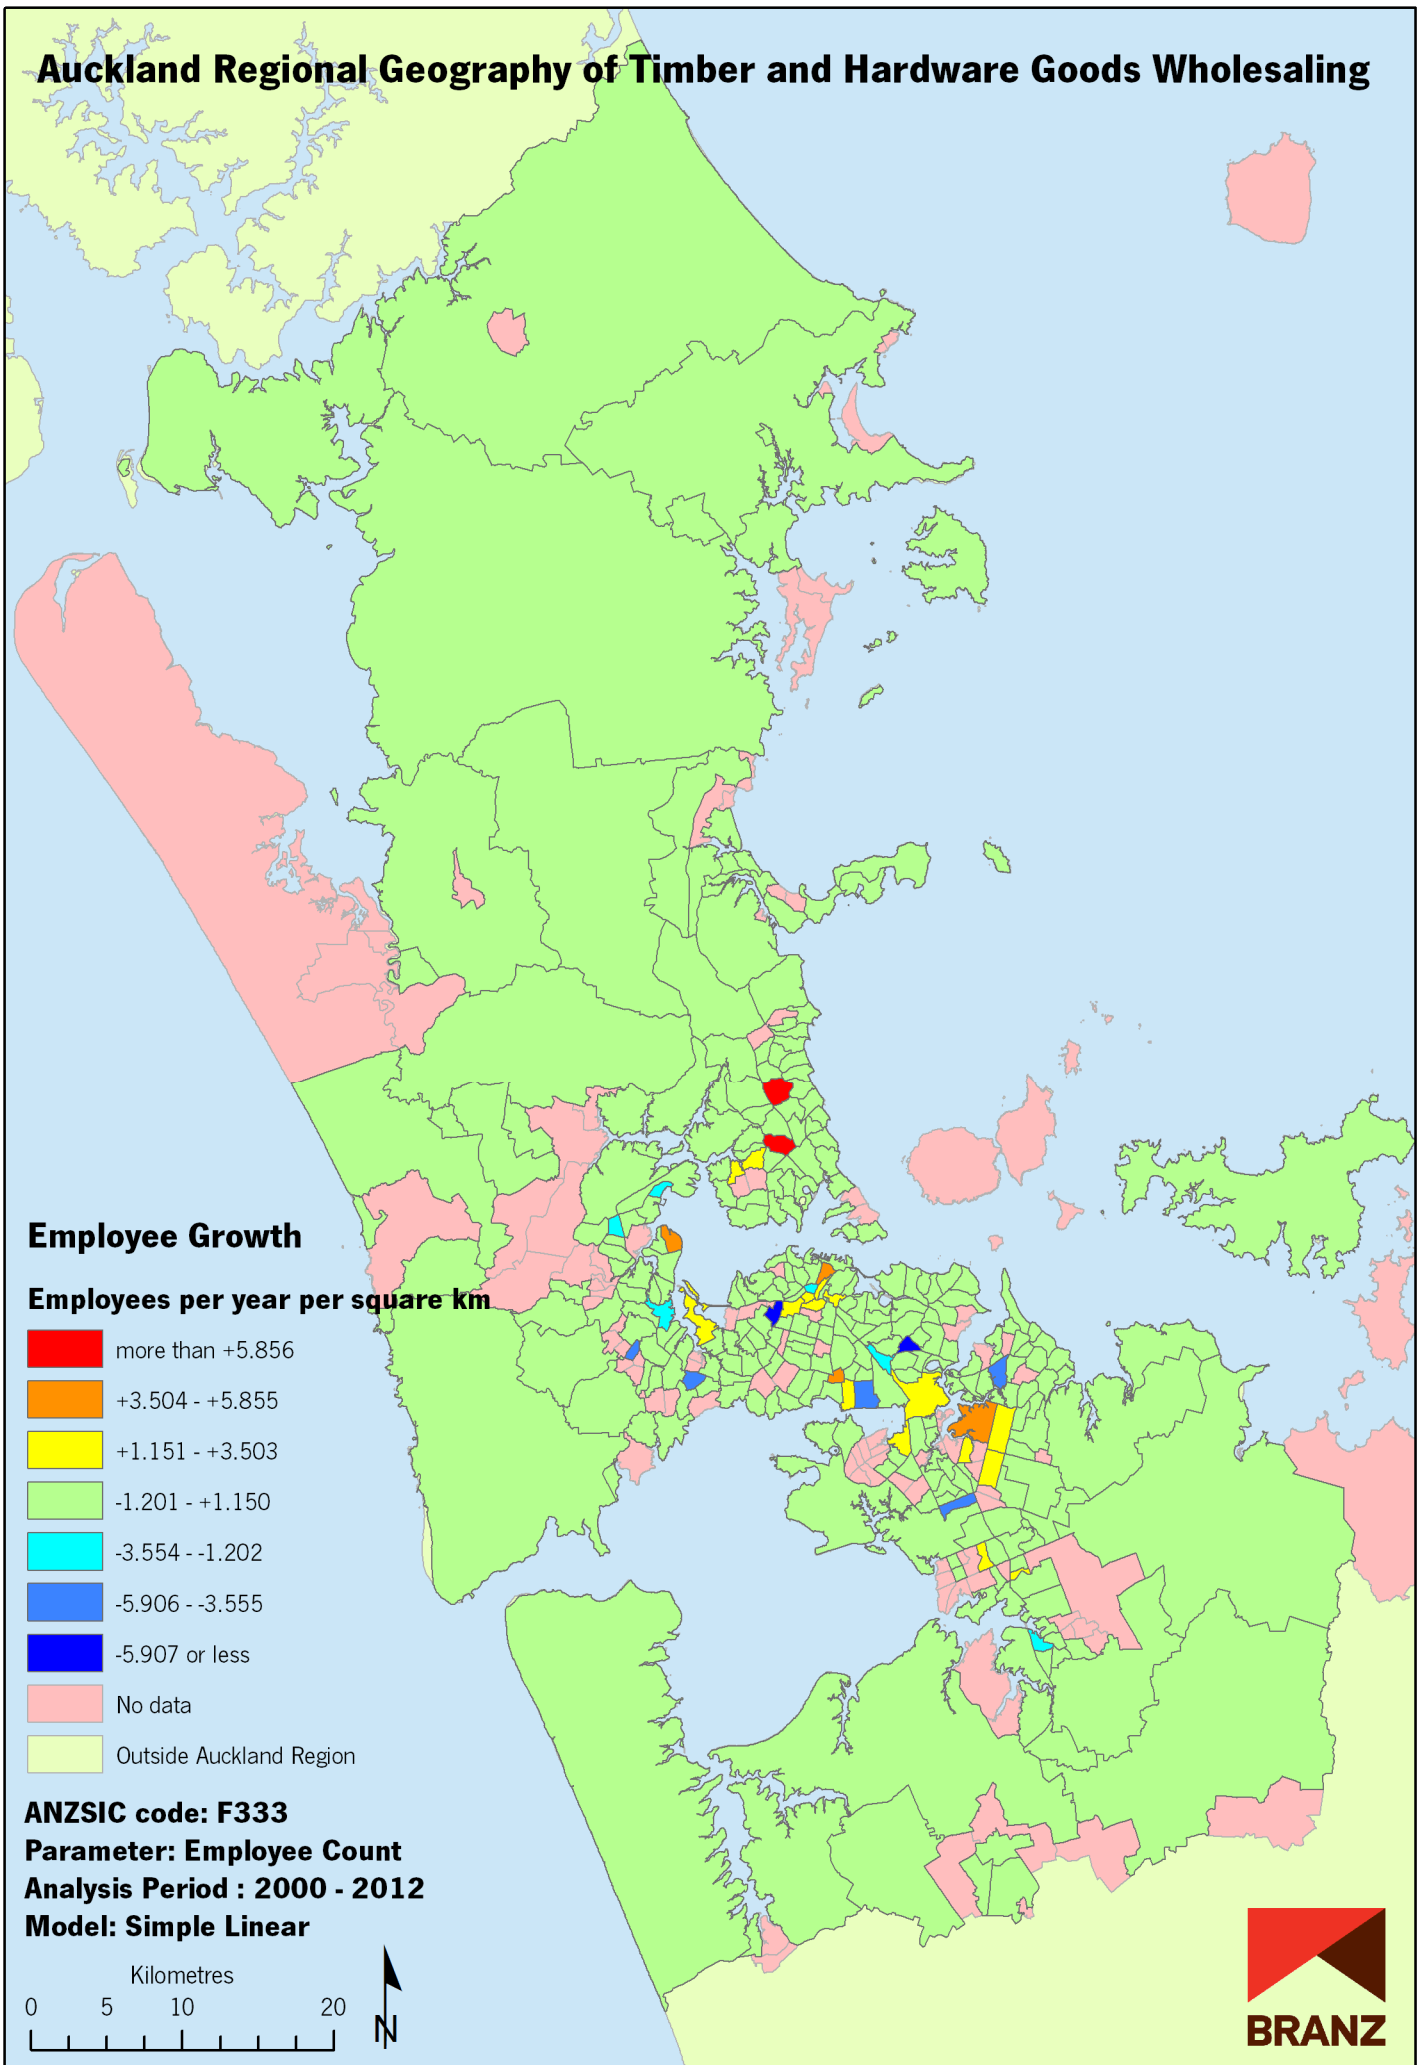

Auckland Regional Geography of Timber and Hardware Goods Wholesaling

Data sources: Statistics New Zealand, Land Information New Zealand, Ollivier & Co Ltd. Copyright BRANZ. Whilst due care has been taken, BRANZ gives no warranty as to the accuracy and completeness of any information on this map and accepts no liability for any error, omission or use of the information.