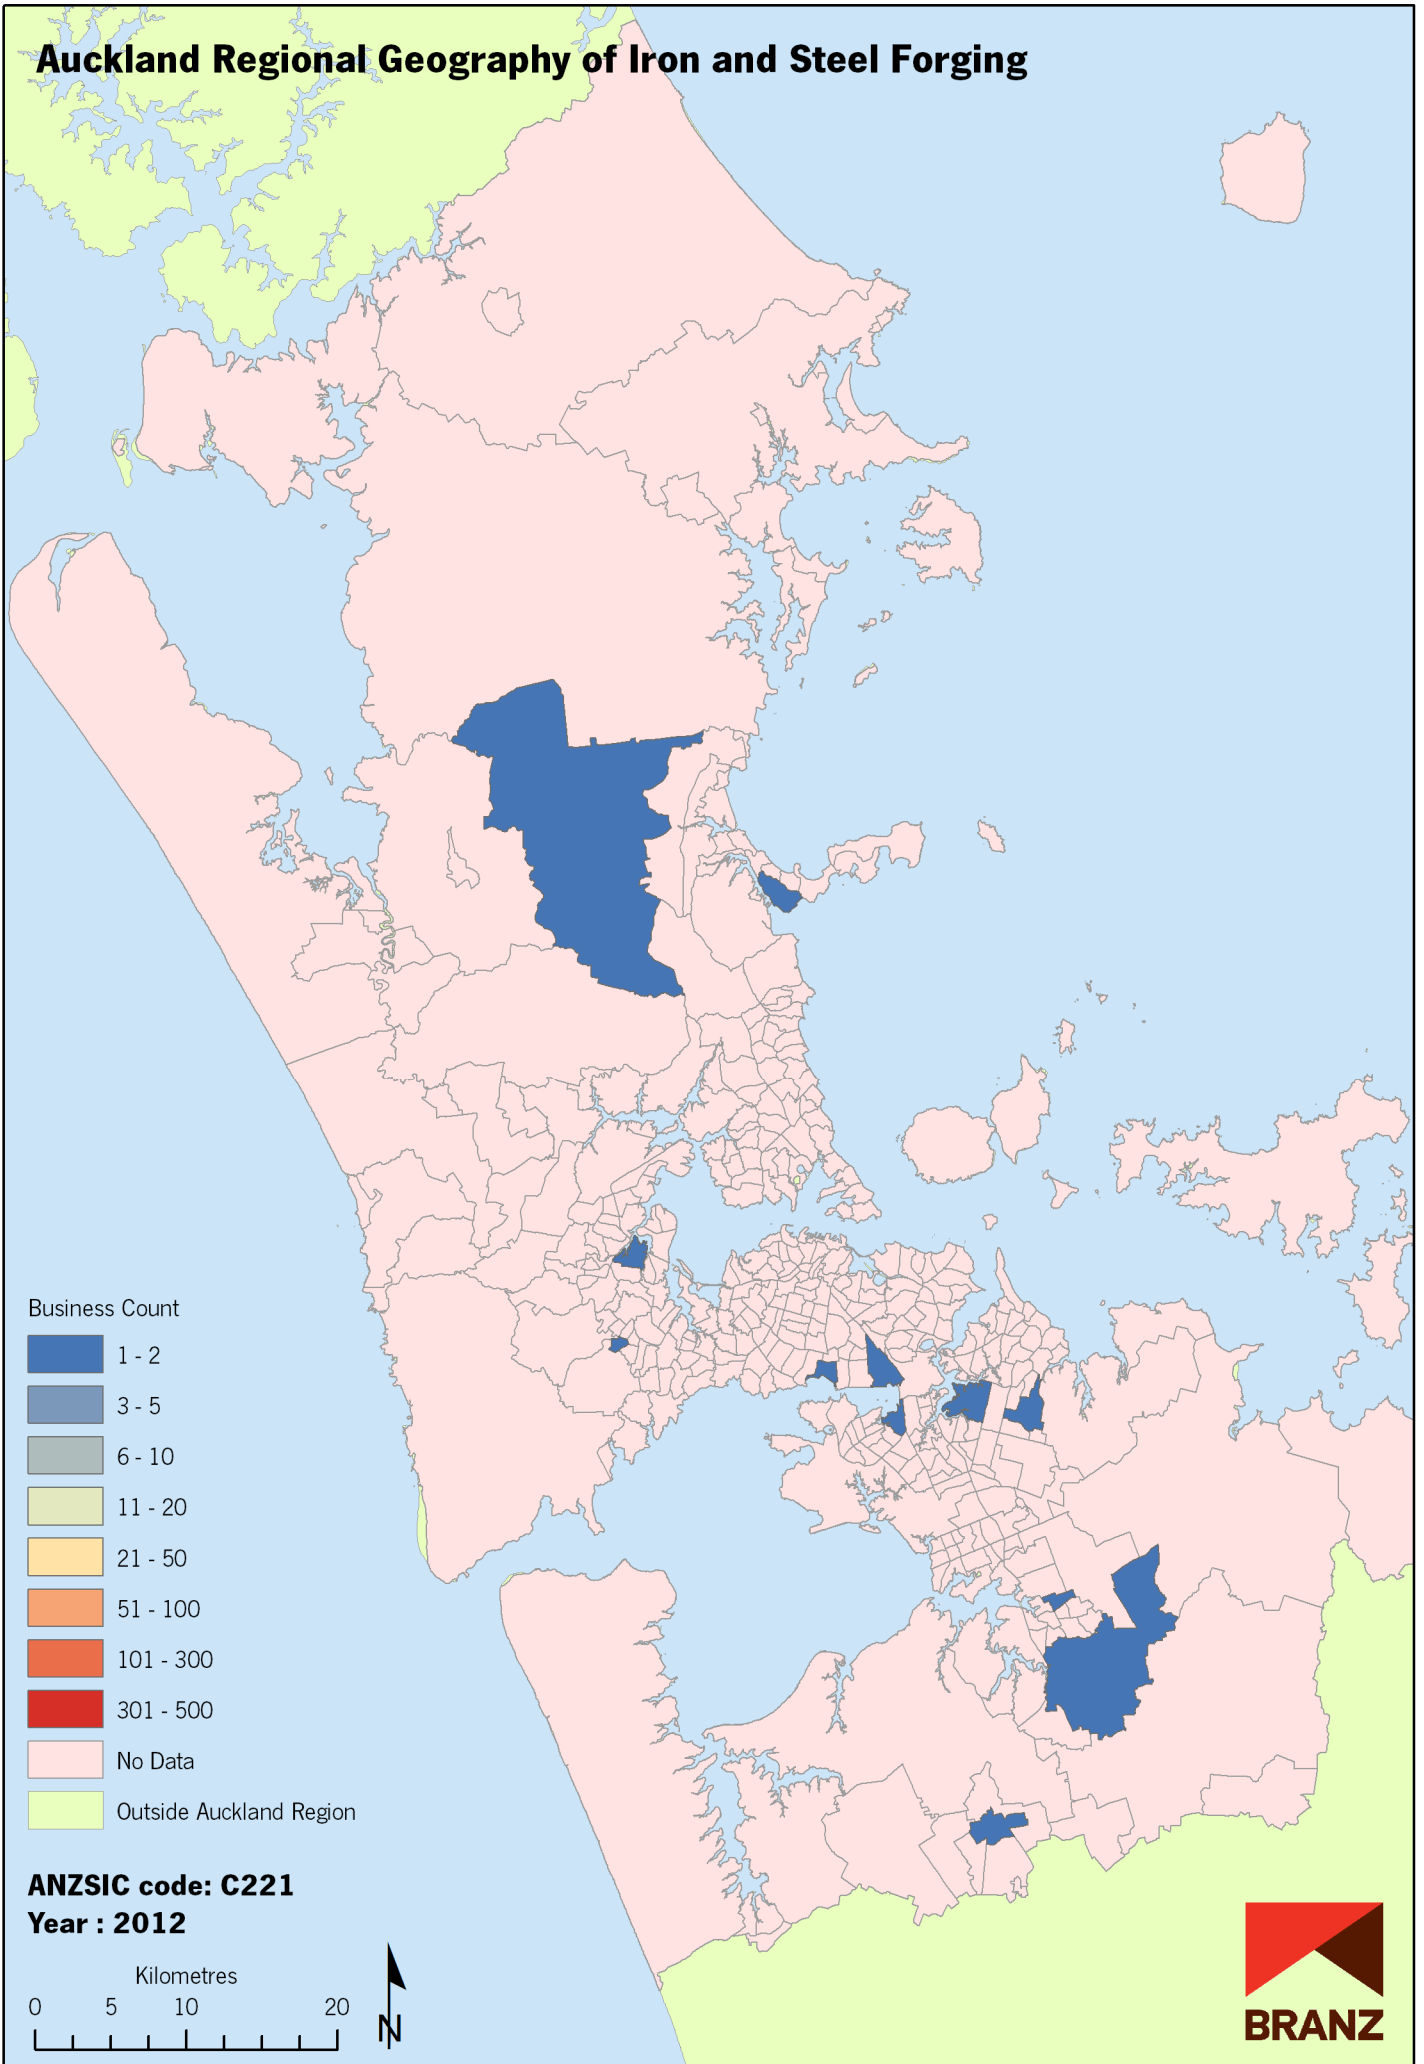

# Auckland Regional Geography of Iron and Steel Forging

Data sources: Statistics New Zealand, Land Information New Zealand, Ollivier & Co Ltd. Copyright BRANZ. Whilst due care has been taken, BRANZ gives no warranty as to the accuracy and completeness of any information on this map and accepts no liability for any error, omission or use of the information.