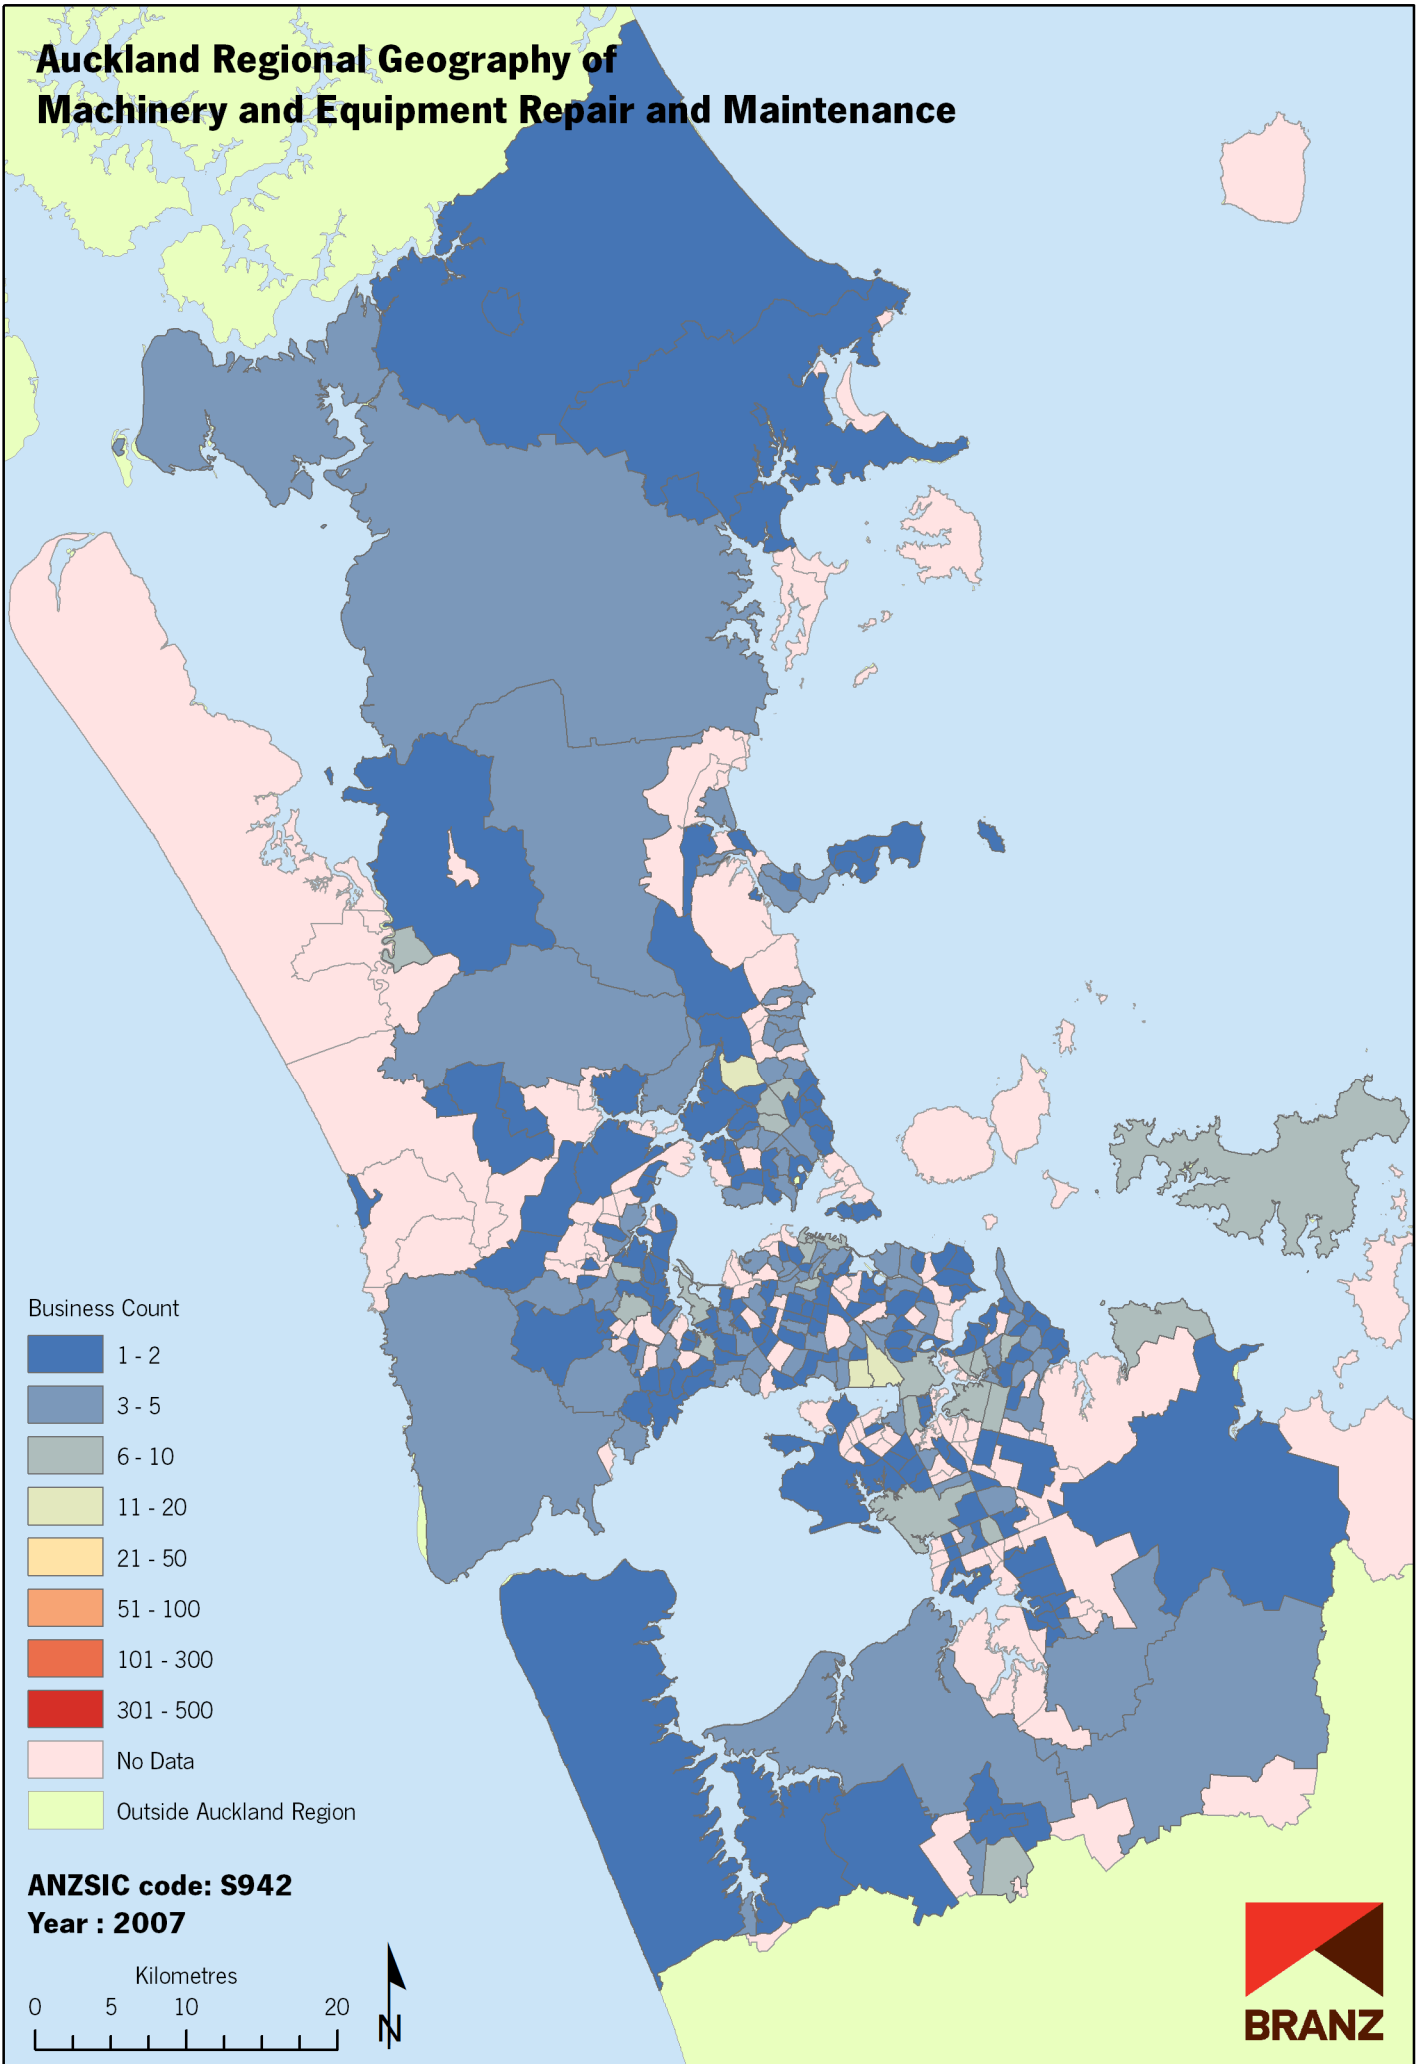

Auckland Regional Geography of Machinery and Equipment Repair and Maintenance

Data sources: Statistics New Zealand, Land Information New Zealand, Ollivier & Co Ltd. Copyright BRANZ. Whilst due care has been taken, BRANZ gives no warranty as to the accuracy and completeness of any information on this map and accepts no liability for any error, omission or use of the information.