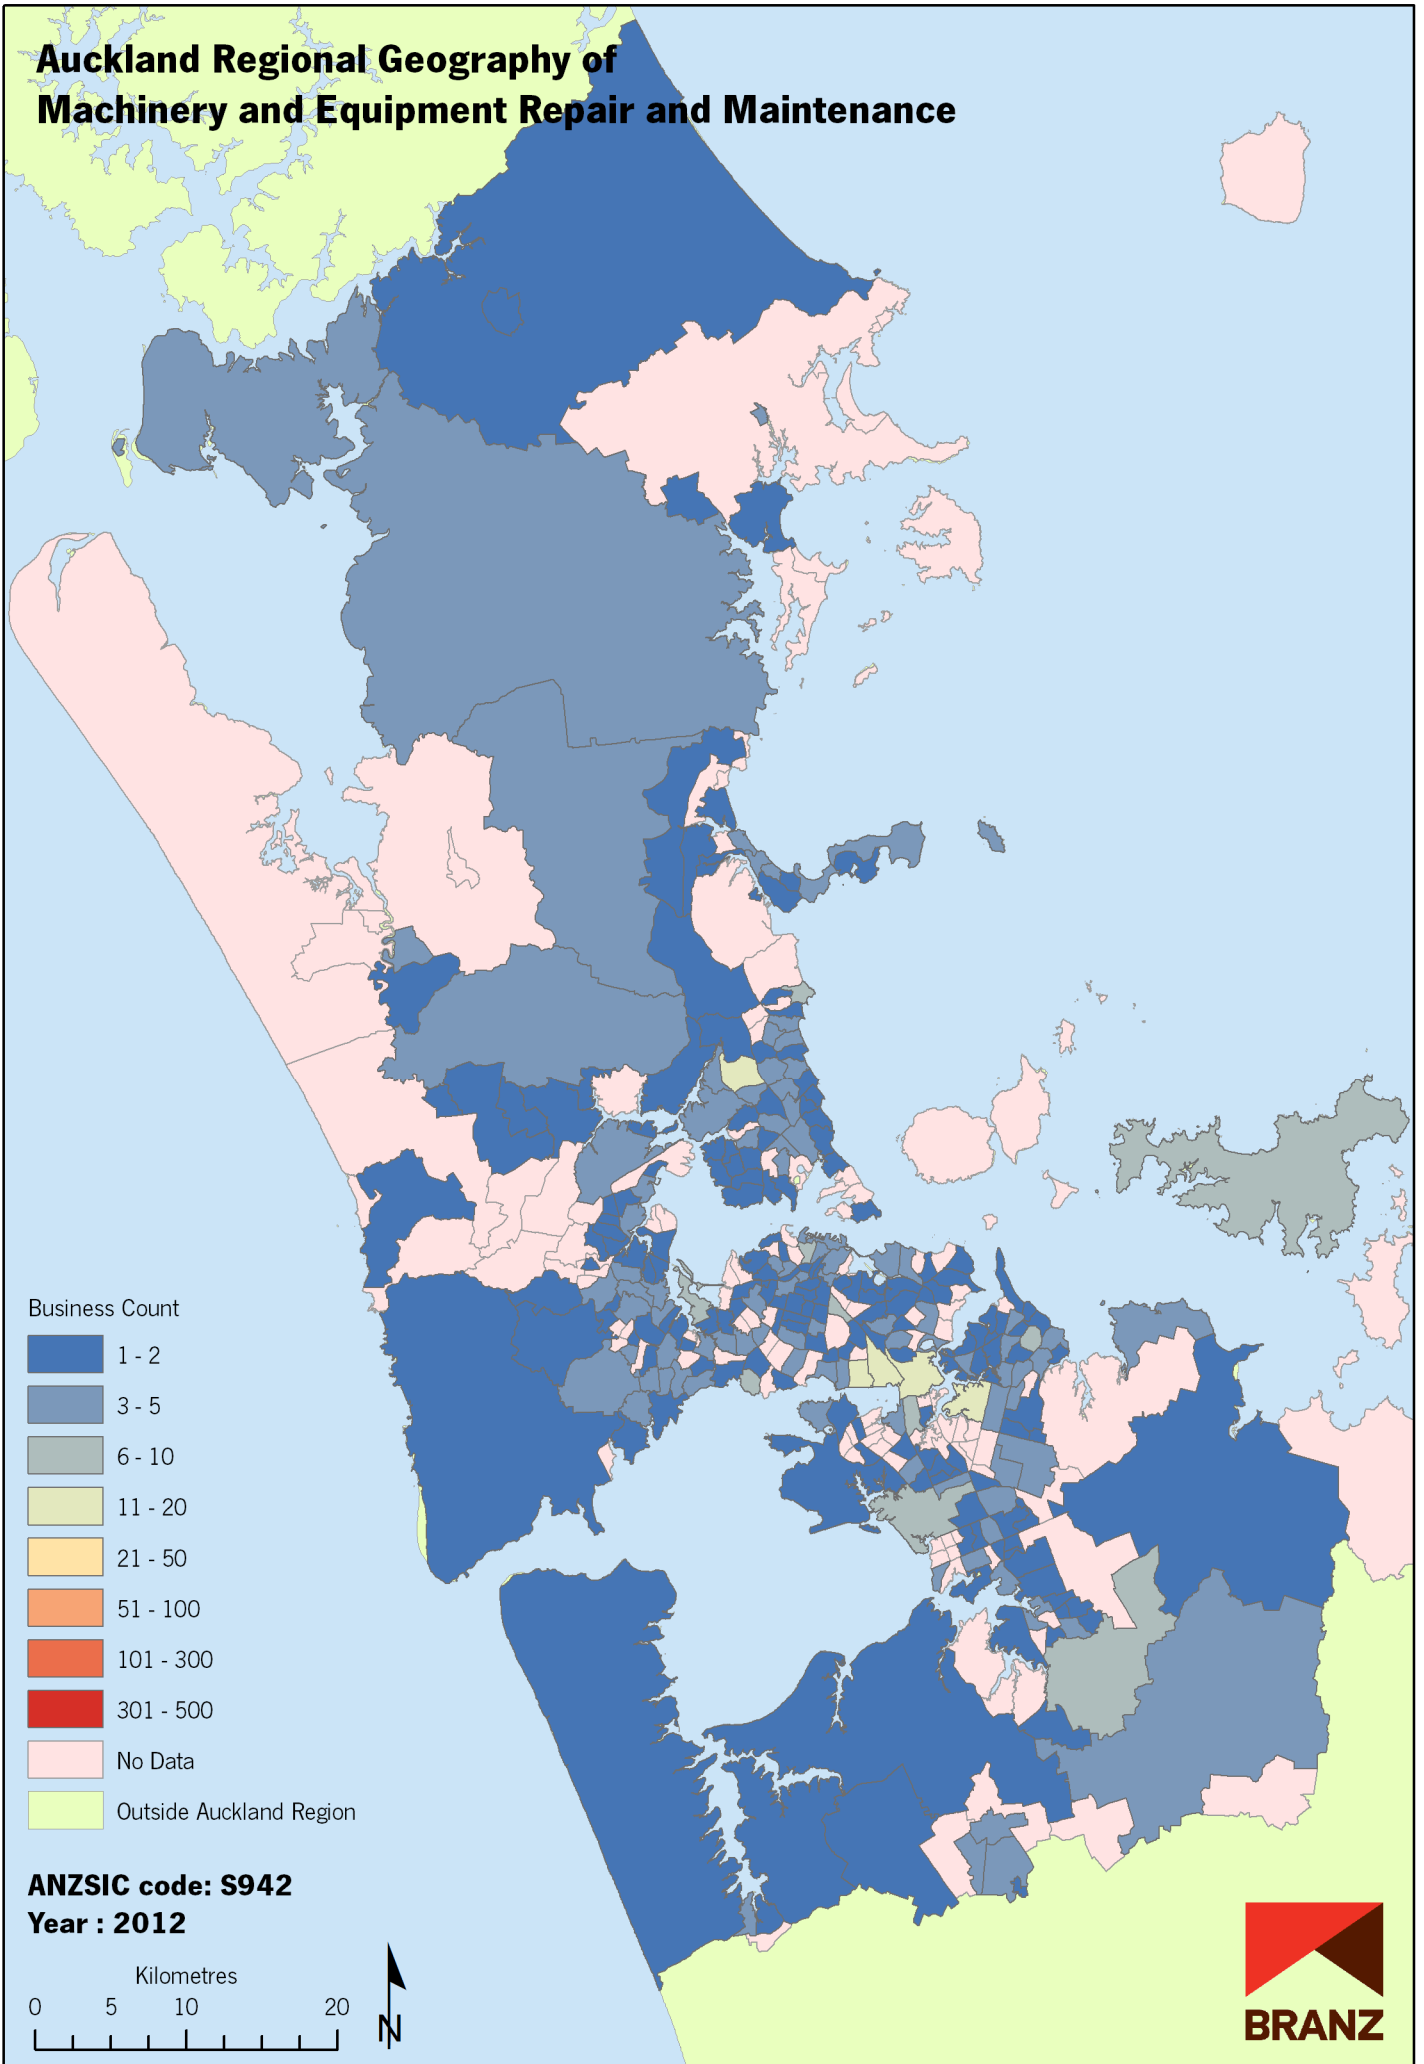

Auckland Regional Geography of Machinery and Equipment Repair and Maintenance

Data sources: Statistics New Zealand, Land Information New Zealand, Ollivier & Co Ltd. Copyright BRANZ. Whilst due care has been taken, BRANZ gives no warranty as to the accuracy and completeness of any information on this map and accepts no liability for any error, omission or use of the information.