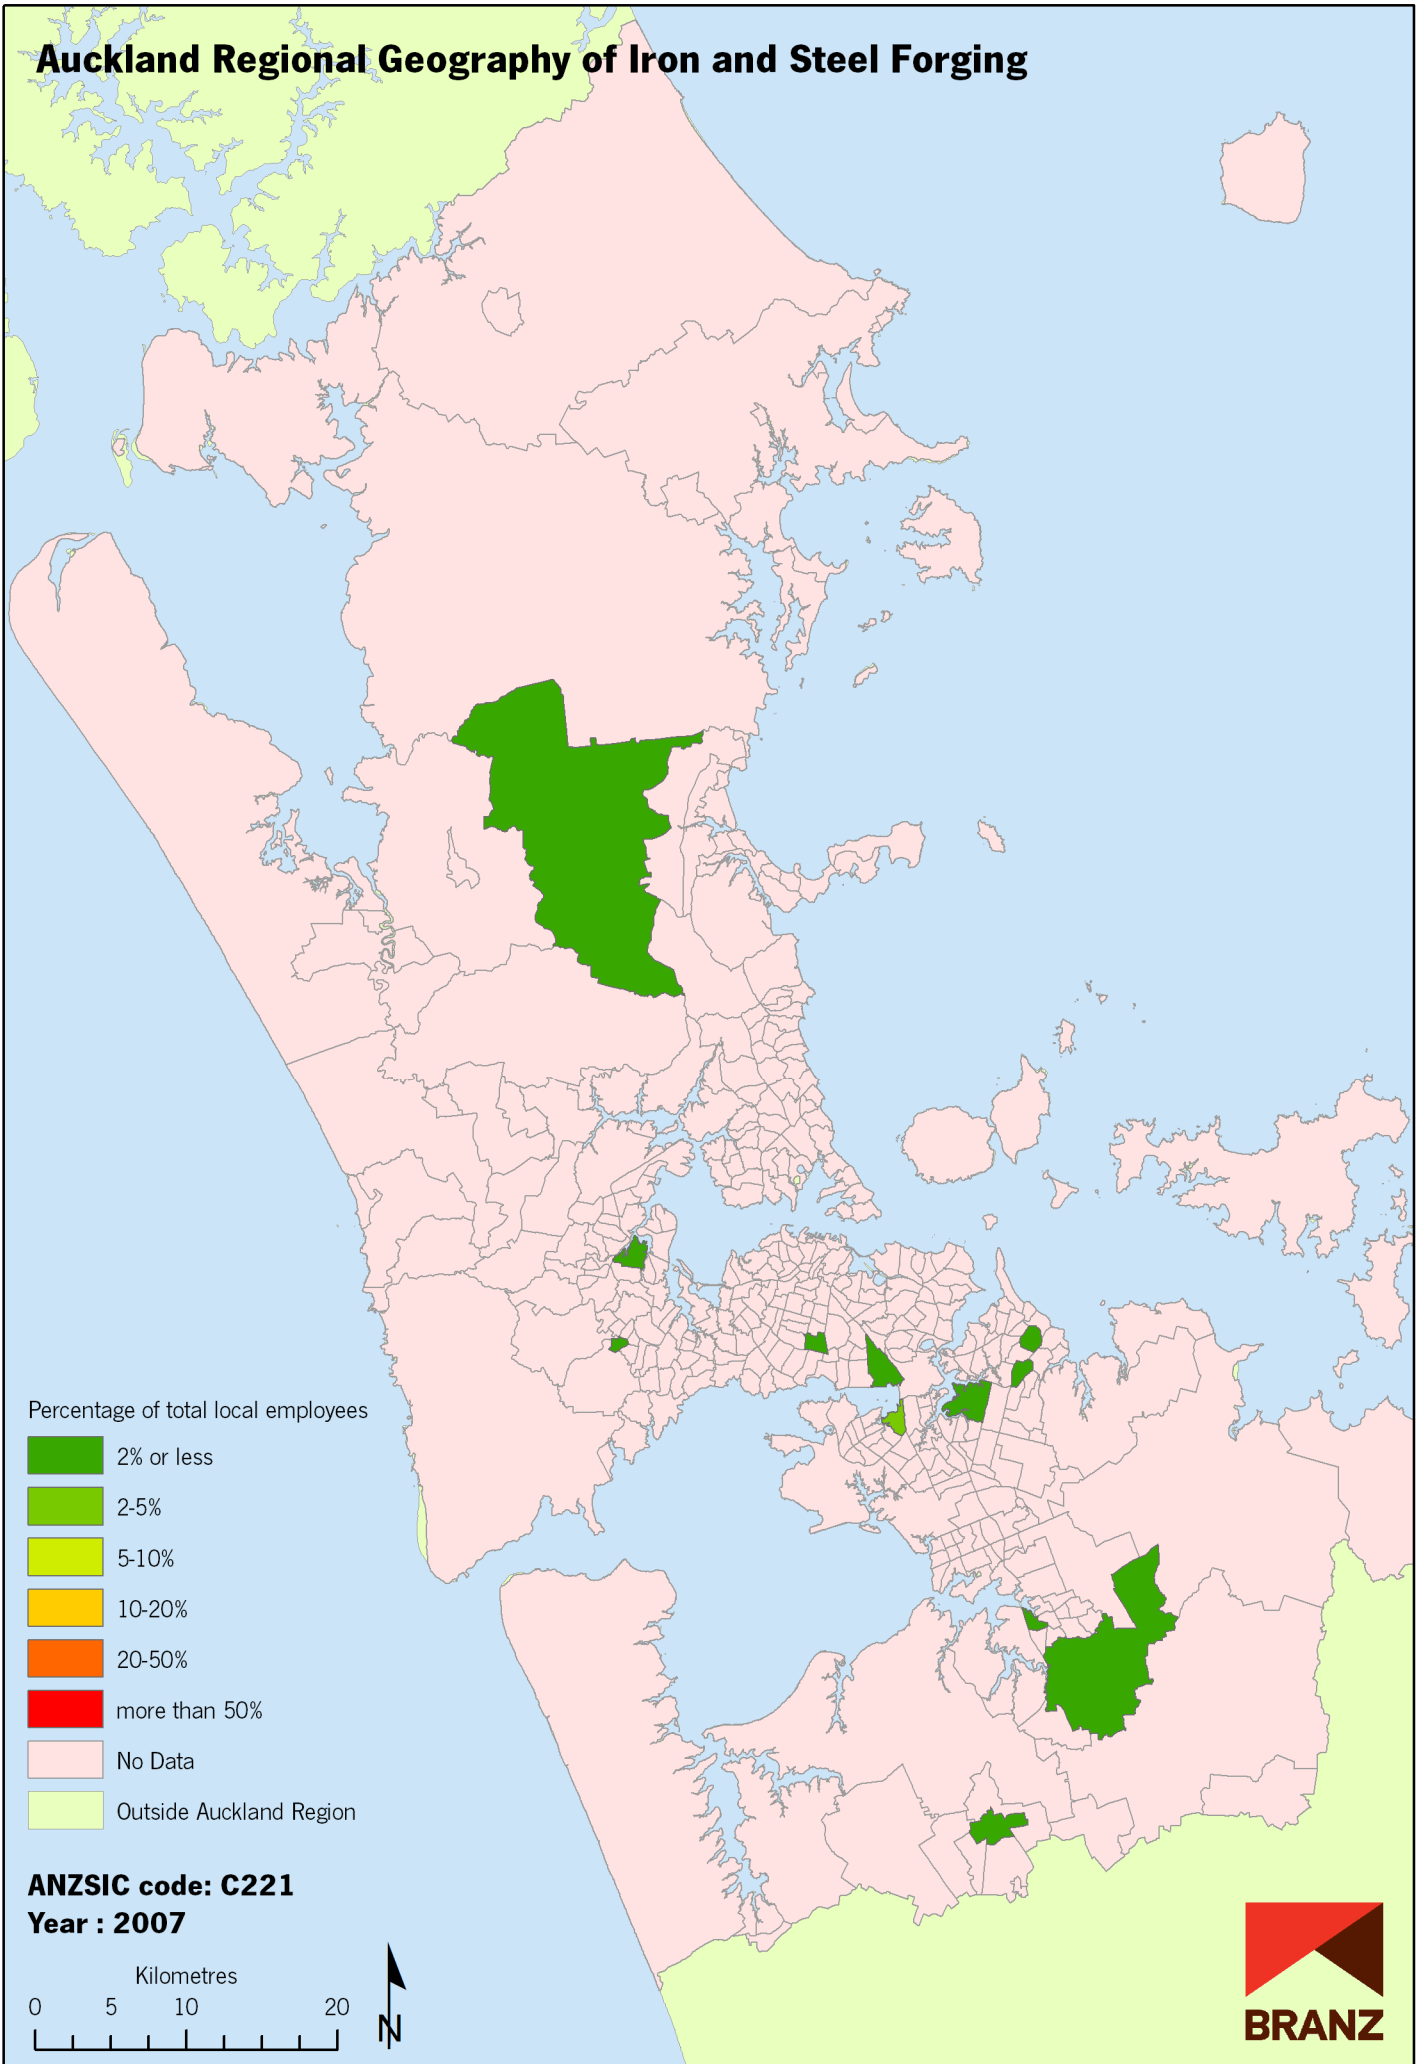

Auckland Regional Geography of Iron and Steel Forging

Data sources: Statistics New Zealand, Land Information New Zealand, Ollivier & Co Ltd. Copyright BRANZ. Whilst due care has been taken, BRANZ gives no warranty as to the accuracy and completeness of any information on this map and accepts no liability for any error, omission or use of the information.