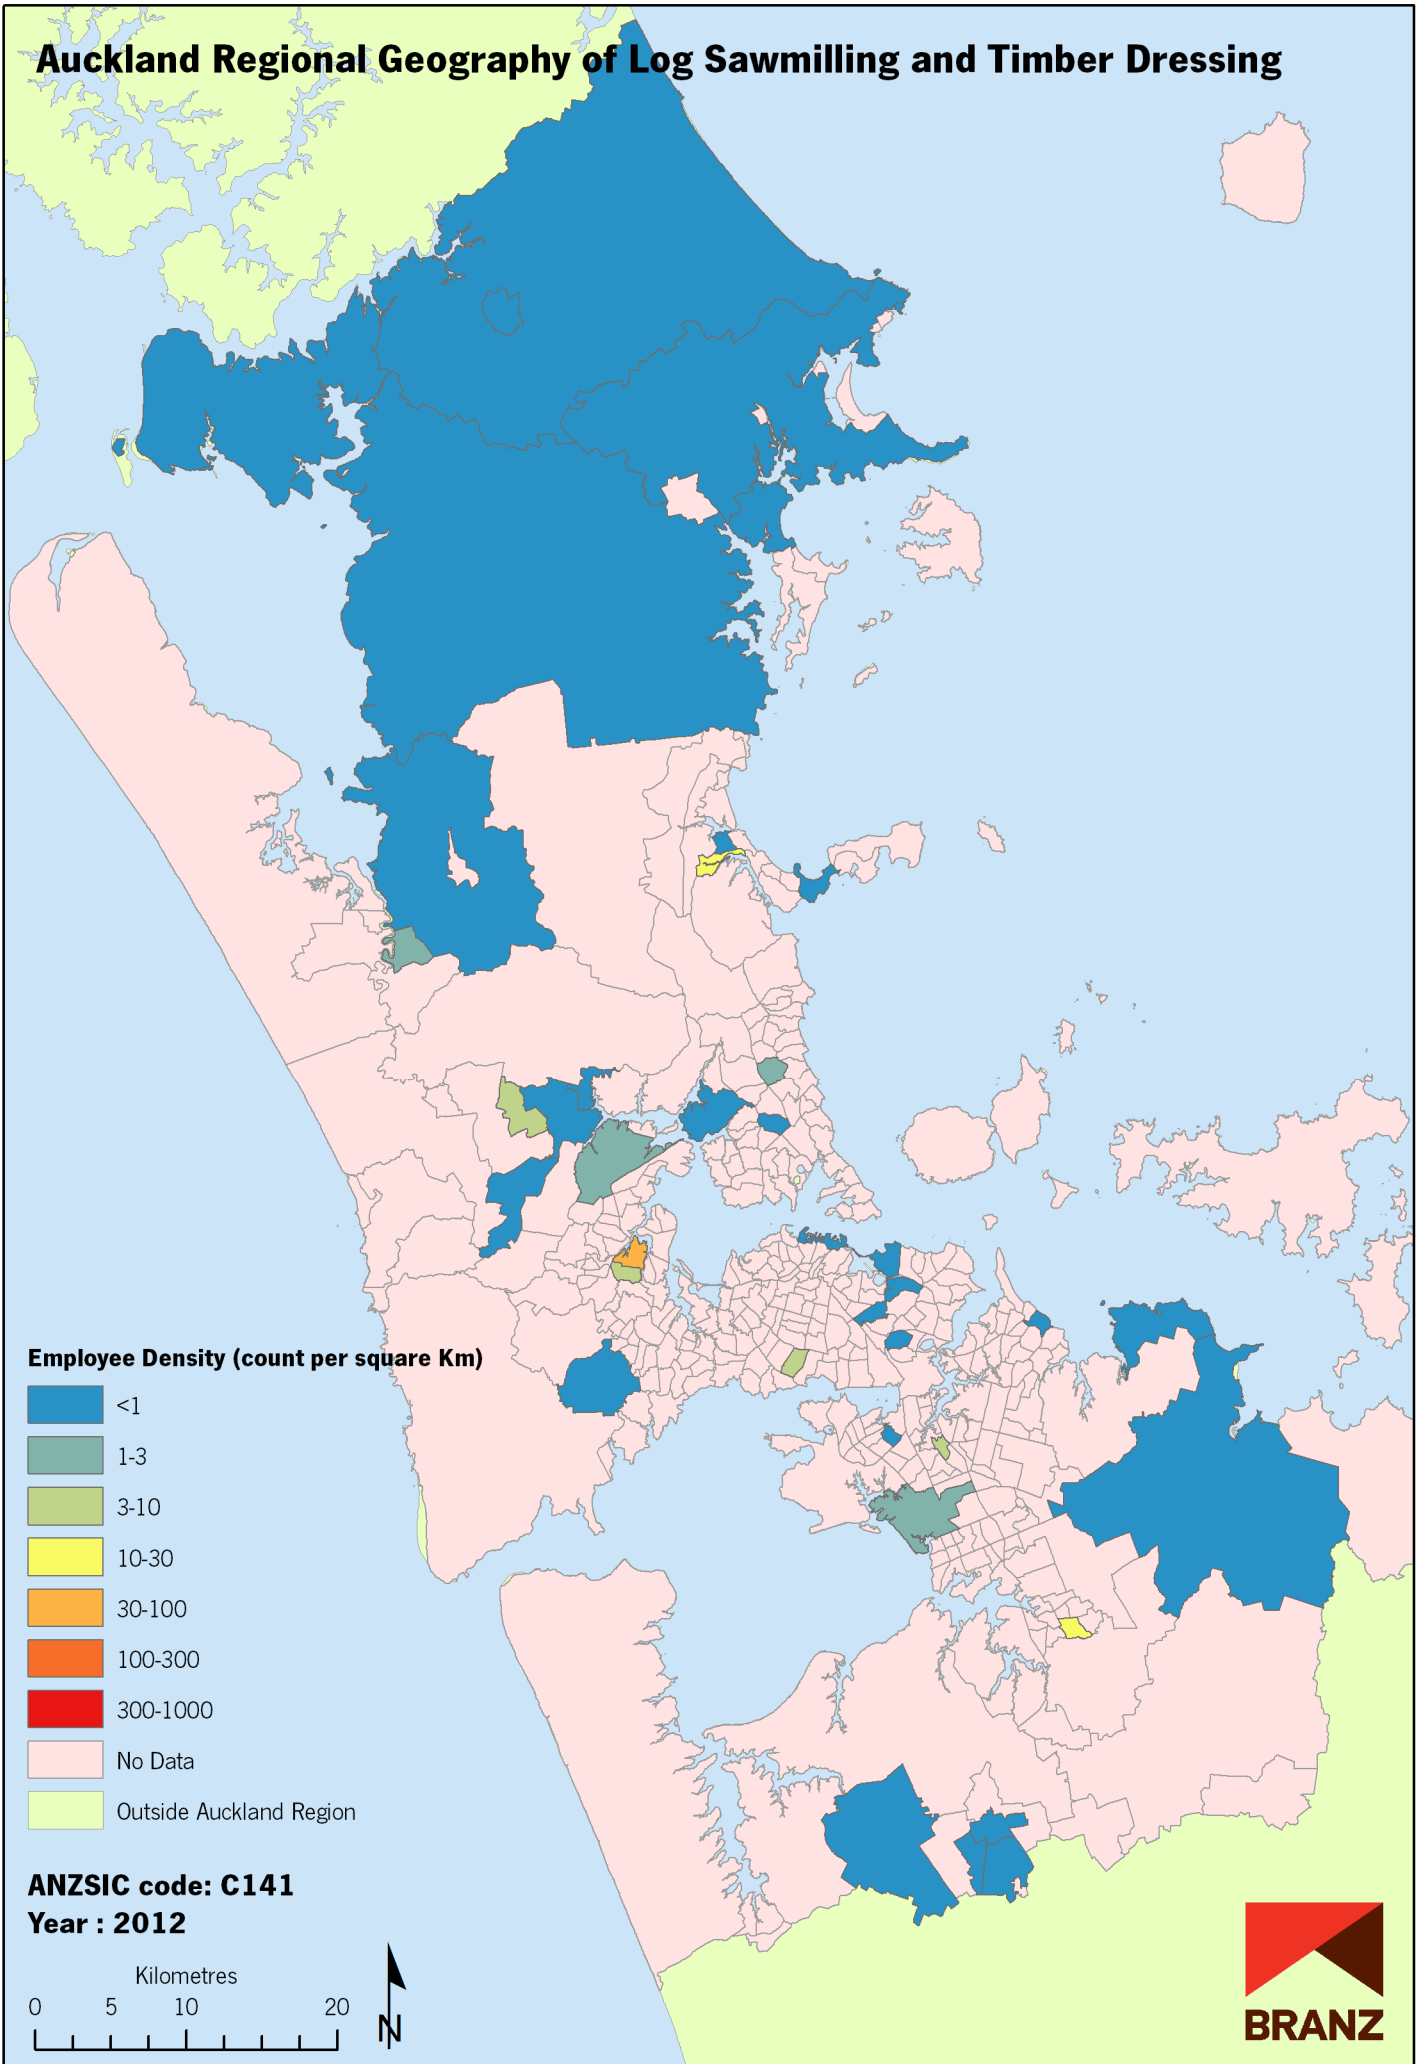

Auckland Regional Geography of Log Sawmilling and Timber Dressing

Data sources: Statistics New Zealand, Land Information New Zealand, Ollivier & Co Ltd. Copyright BRANZ. Whilst due care has been taken, BRANZ gives no warranty as to the accuracy and completeness of any information on this map and accepts no liability for any error, omission or use of the information.