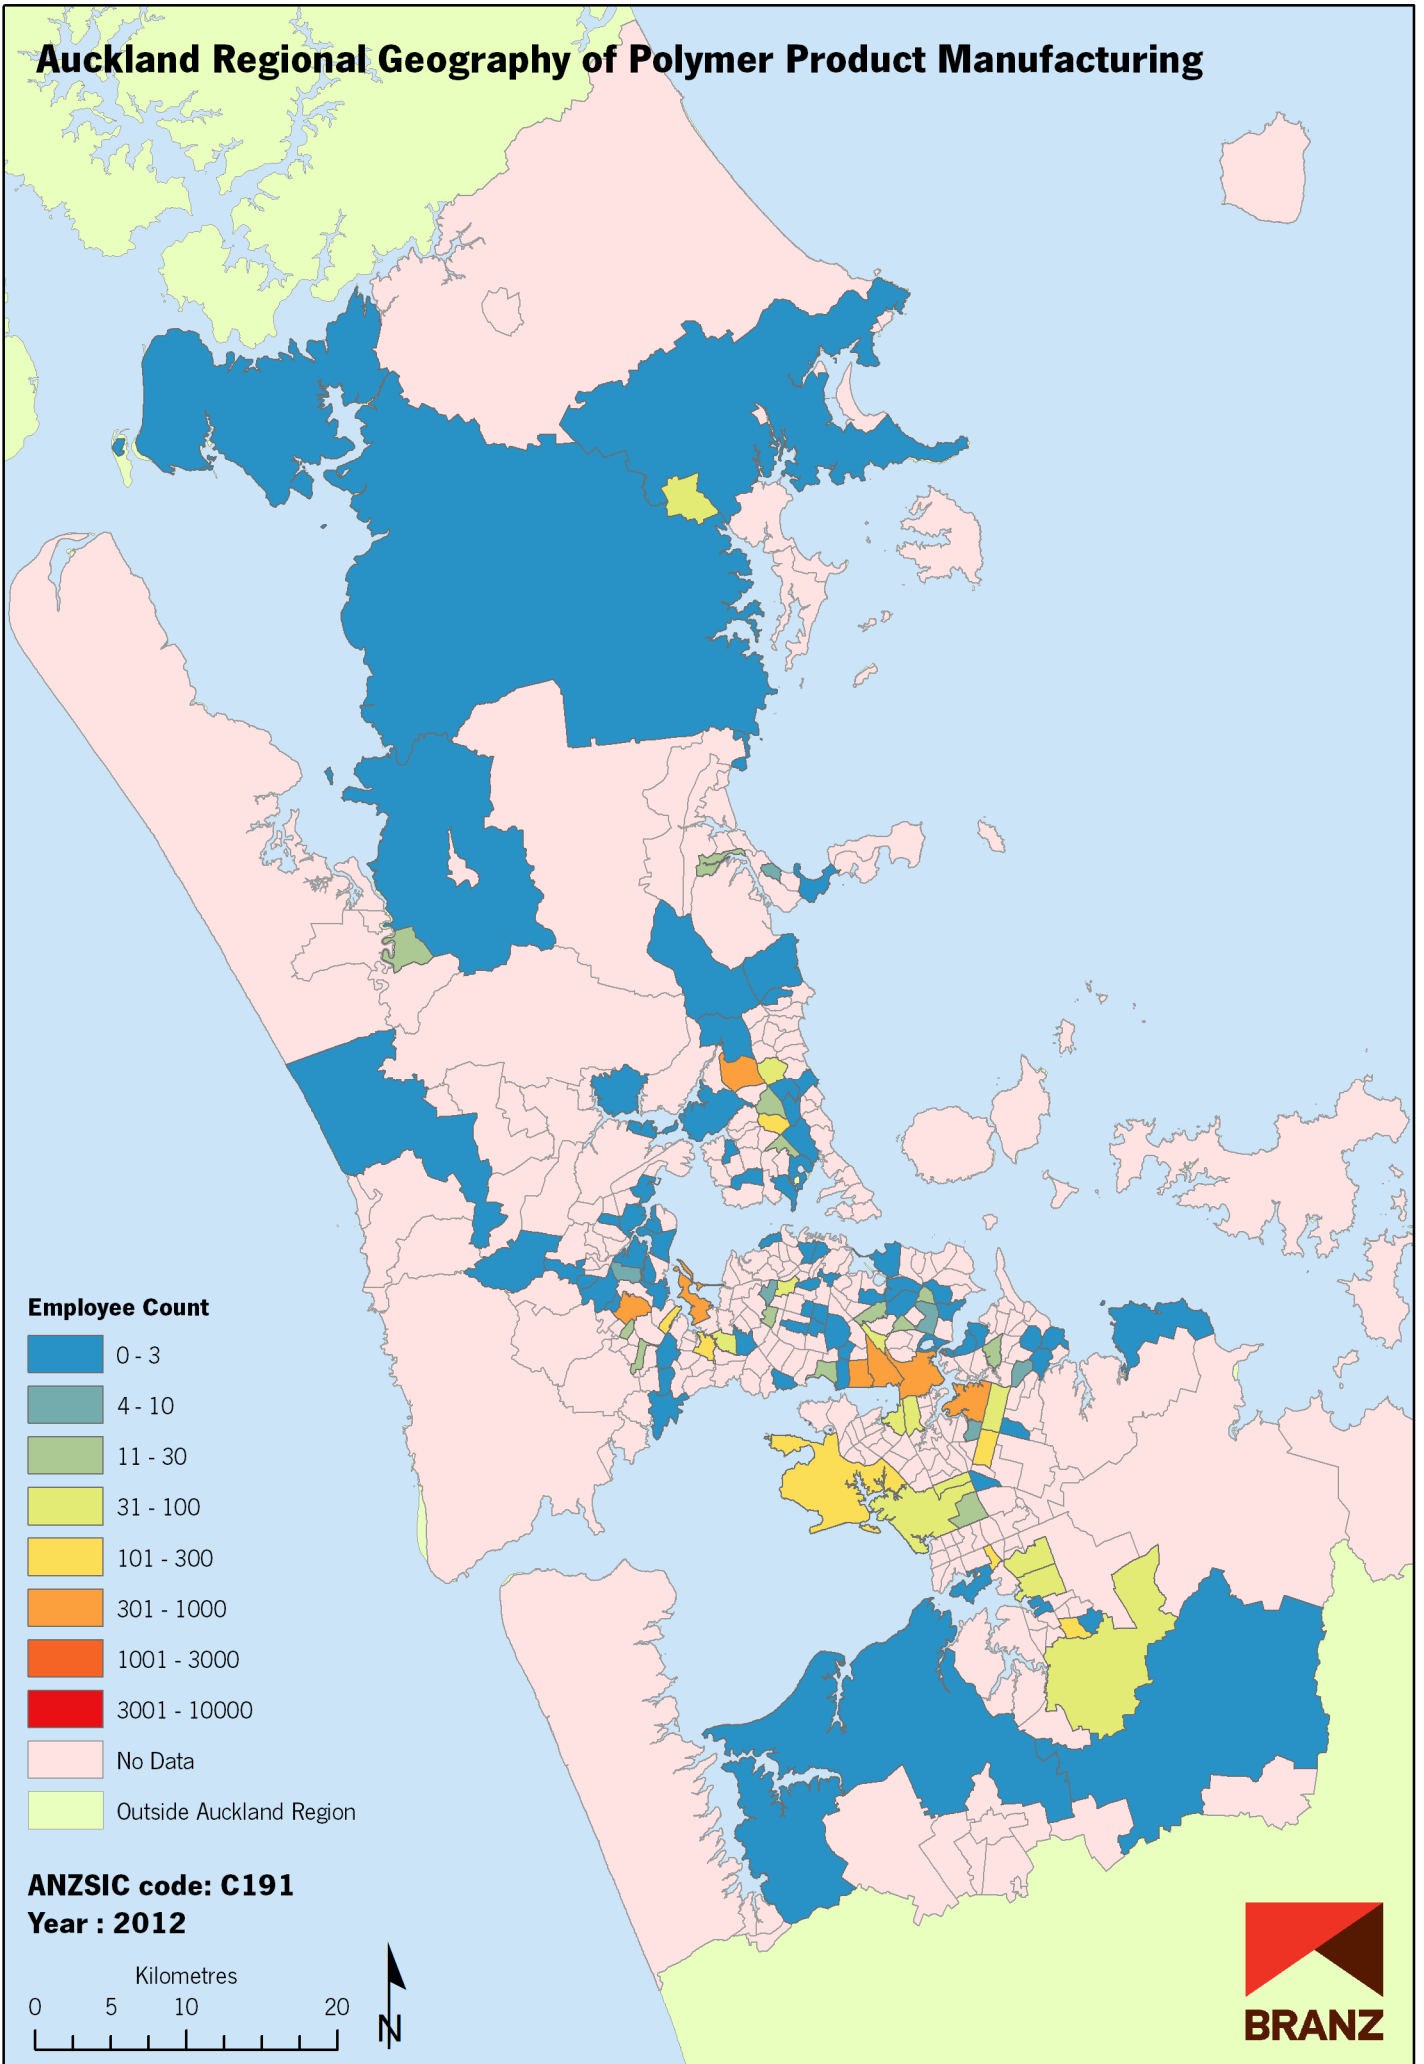

Auckland Regional Geography of Polymer Product Manufacturing

Data sources: Statistics New Zealand, Land Information New Zealand, Ollivier & Co Ltd. Copyright BRANZ. Whilst due care has been taken, BRANZ gives no warranty as to the accuracy and completeness of any information on this map and accepts no liability for any error, omission or use of the information.