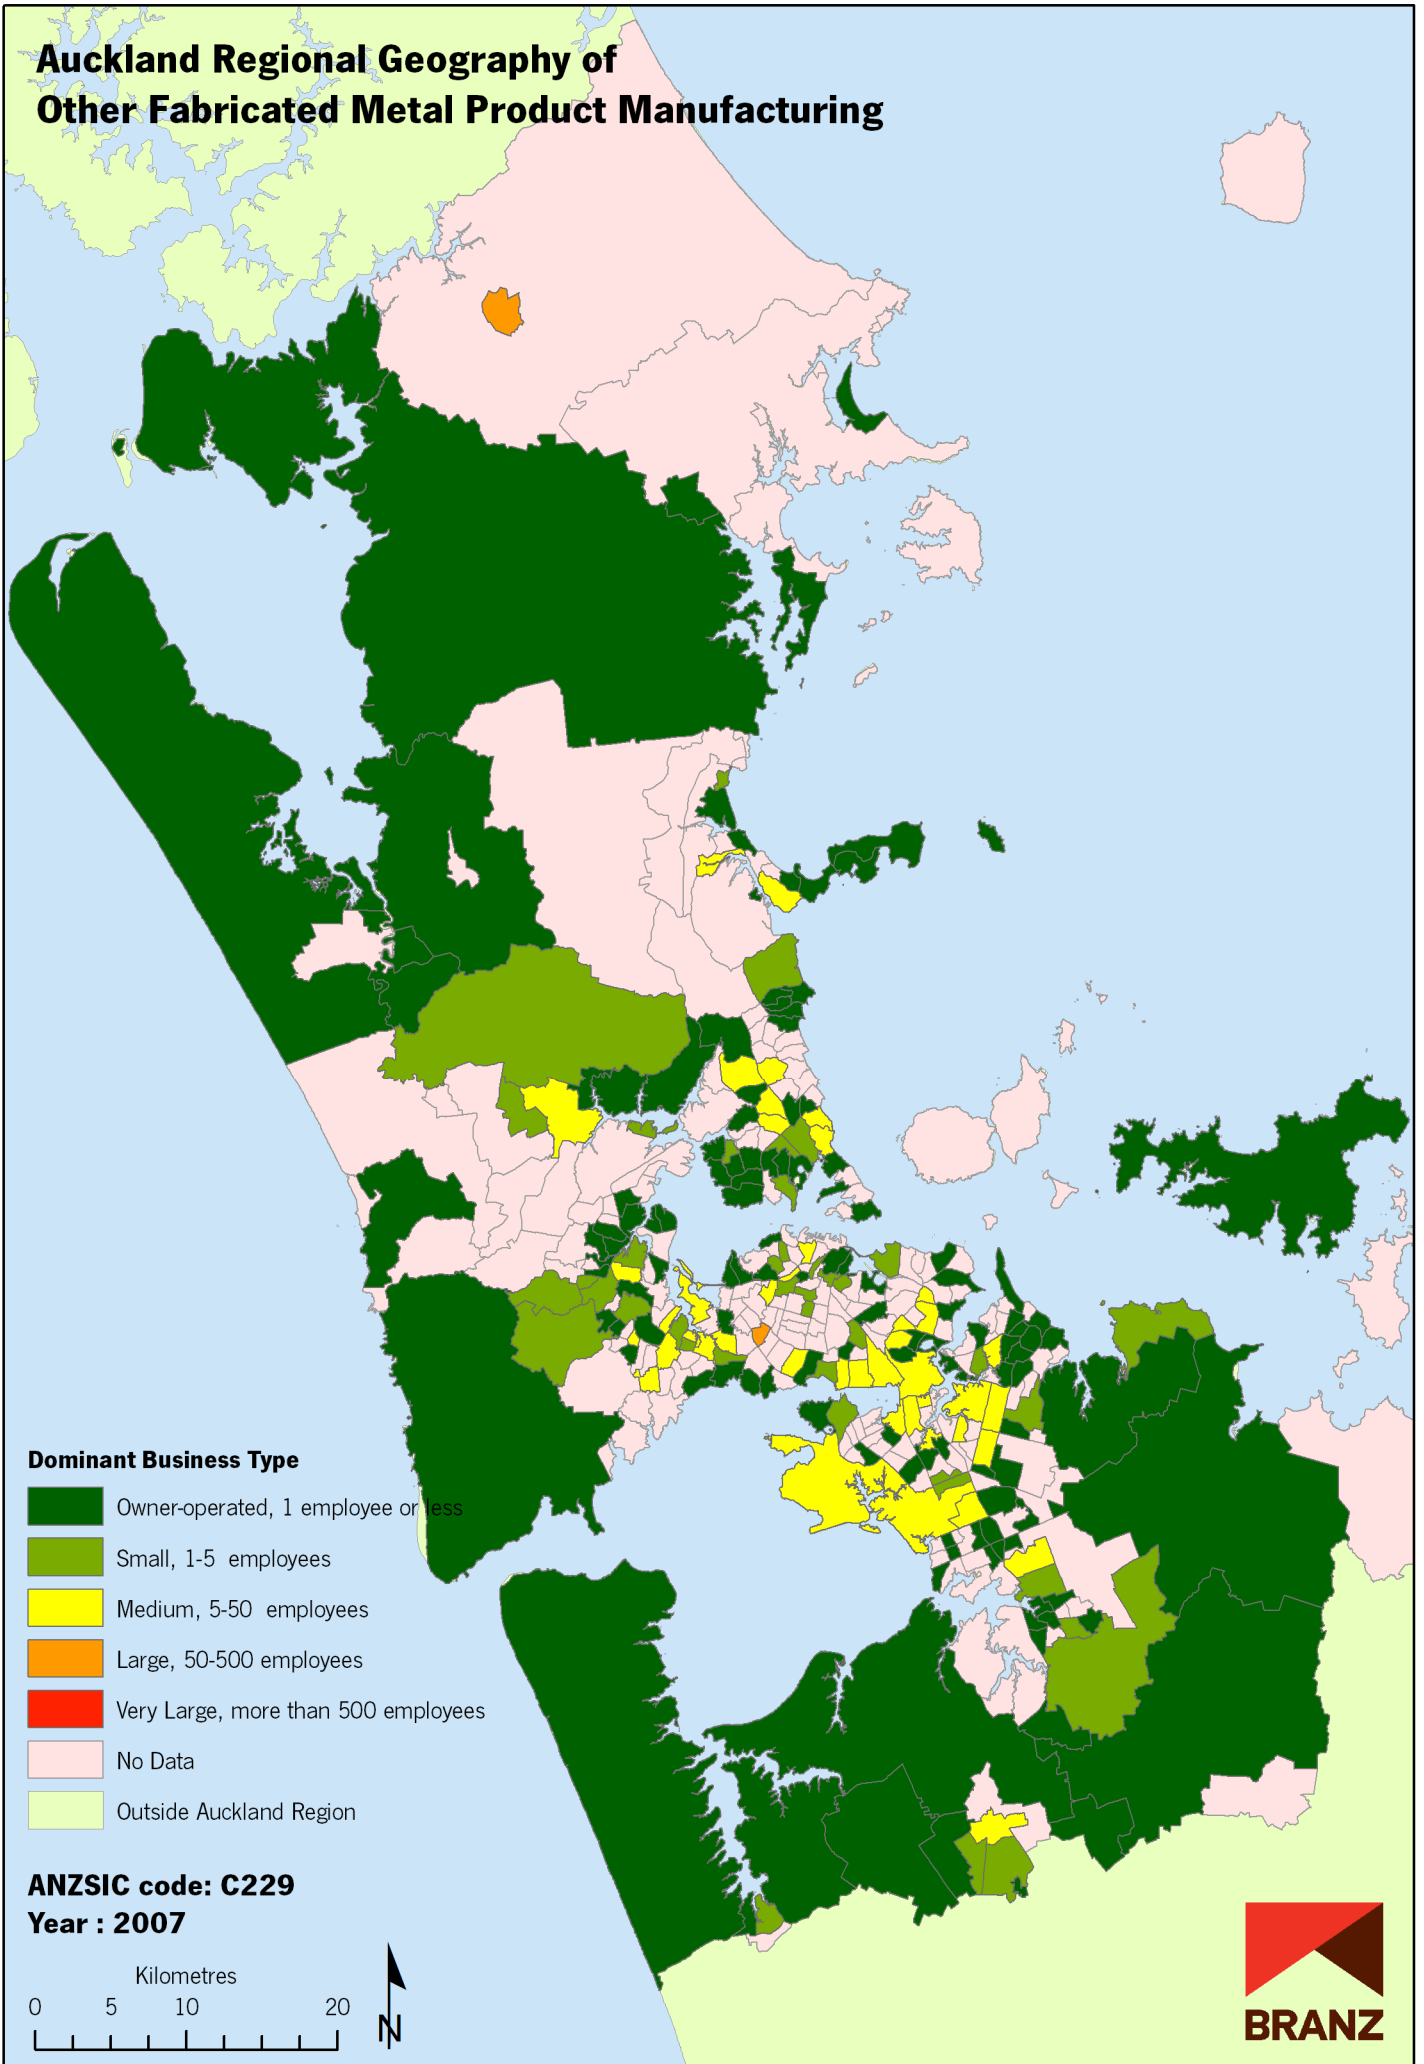

Auckland Regional Geography of Other Fabricated Metal Product Manufacturing

Data sources: Statistics New Zealand, Land Information New Zealand, Ollivier & Co Ltd. Copyright BRANZ. Whilst due care has been taken, BRANZ gives no warranty as to the accuracy and completeness of any information on this map and accepts no liability for any error, omission or use of the information.