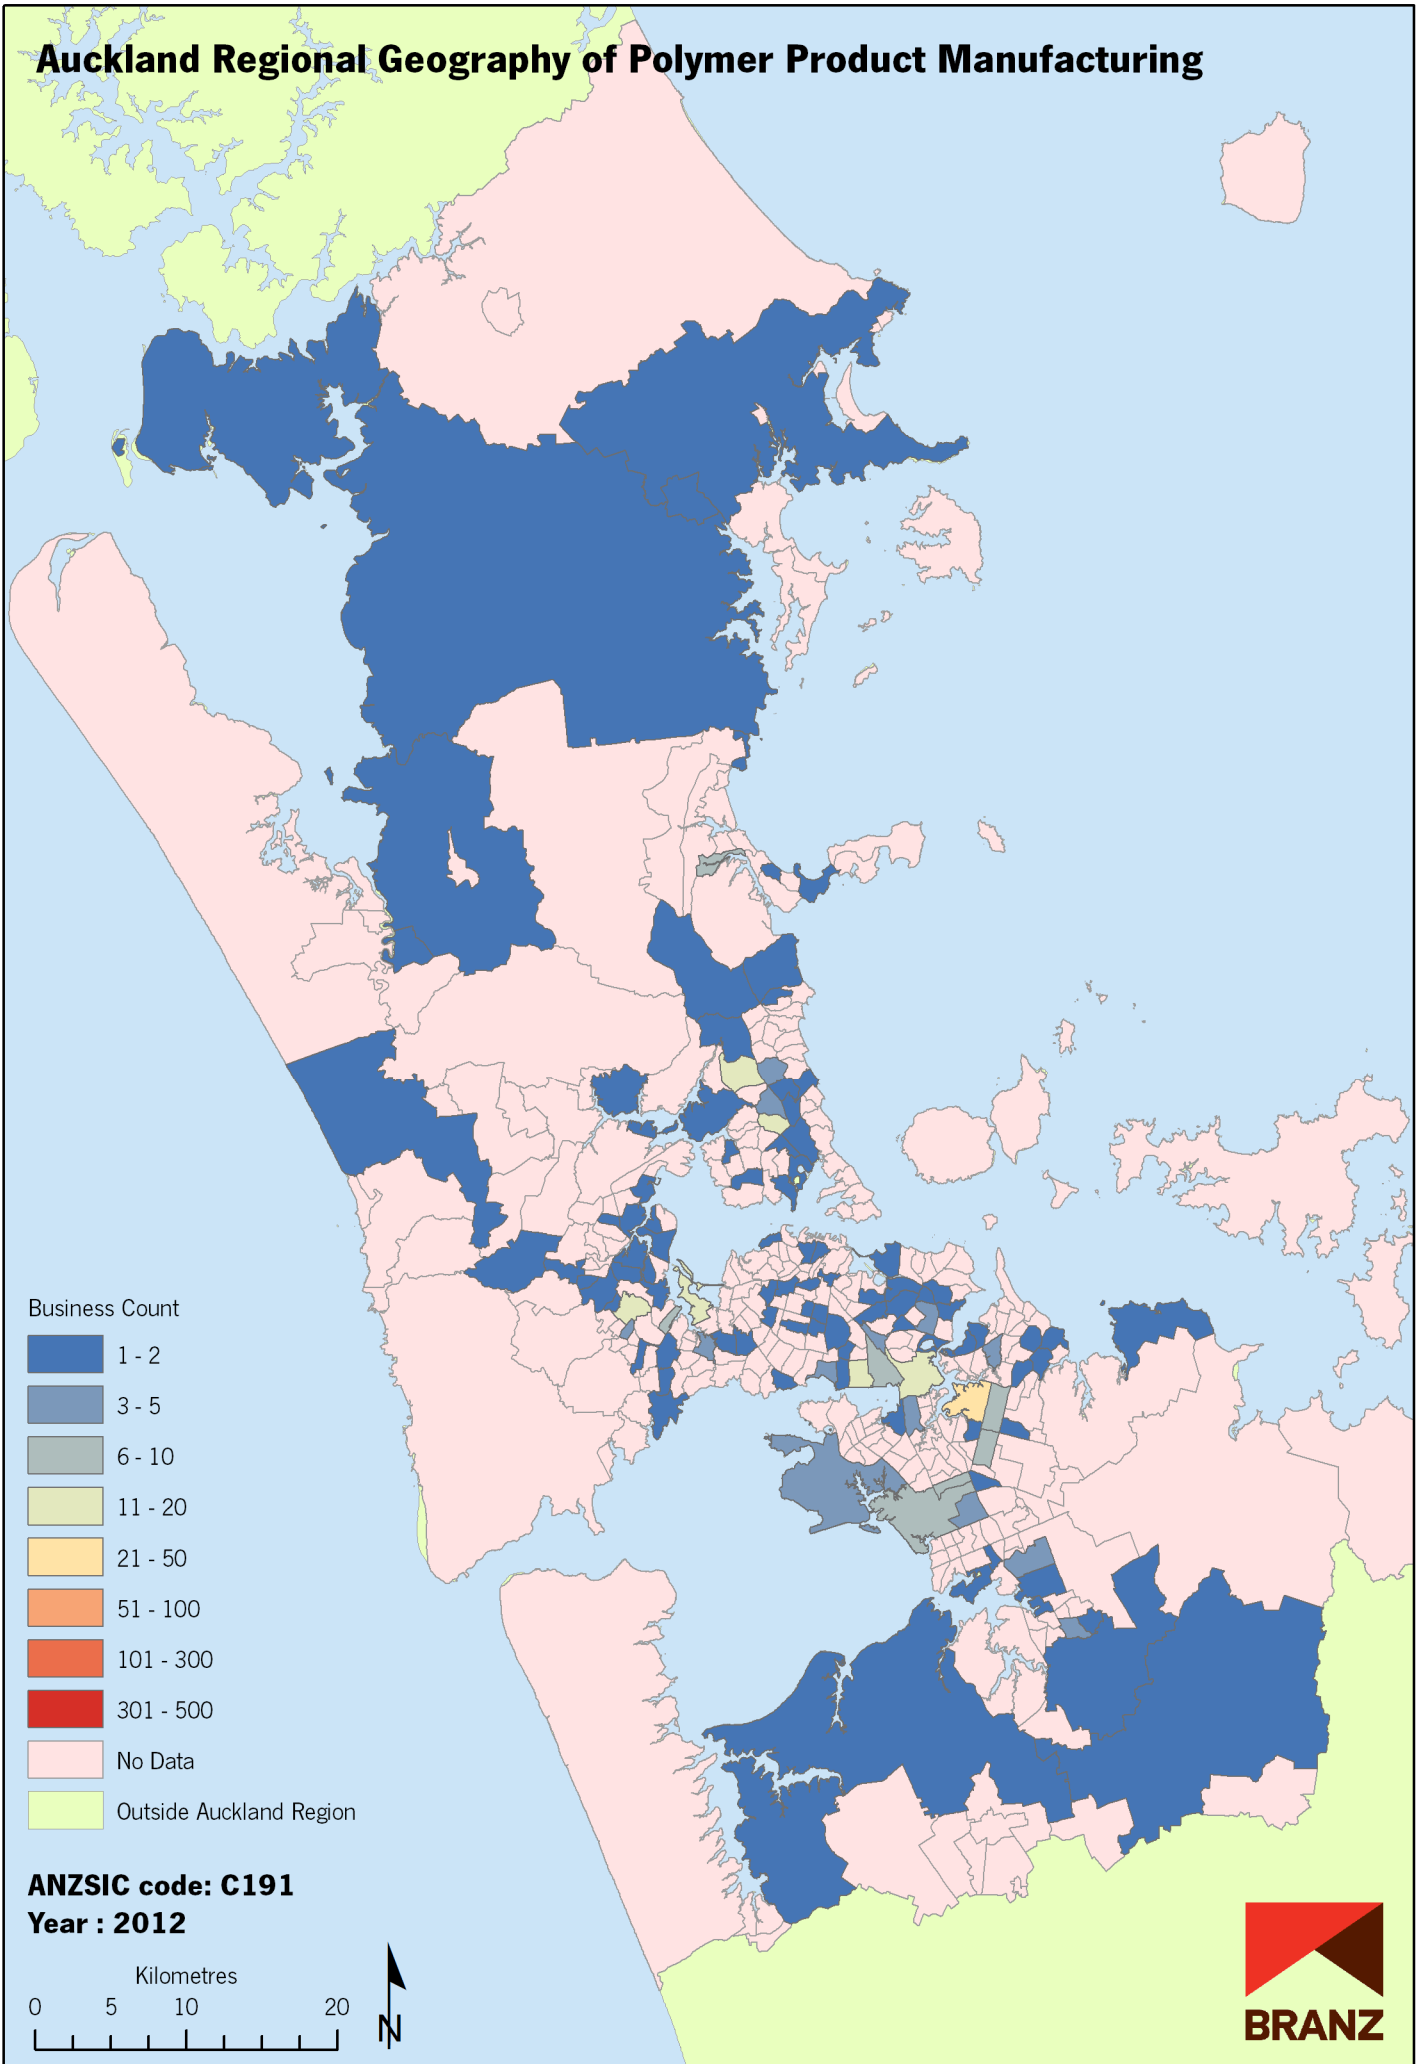

# Auckland Regional Geography of Polymer Product Manufacturing

Data sources: Statistics New Zealand, Land Information New Zealand, Ollivier & Co Ltd. Copyright BRANZ. Whilst due care has been taken, BRANZ gives no warranty as to the accuracy and completeness of any information on this map and accepts no liability for any error, omission or use of the information.