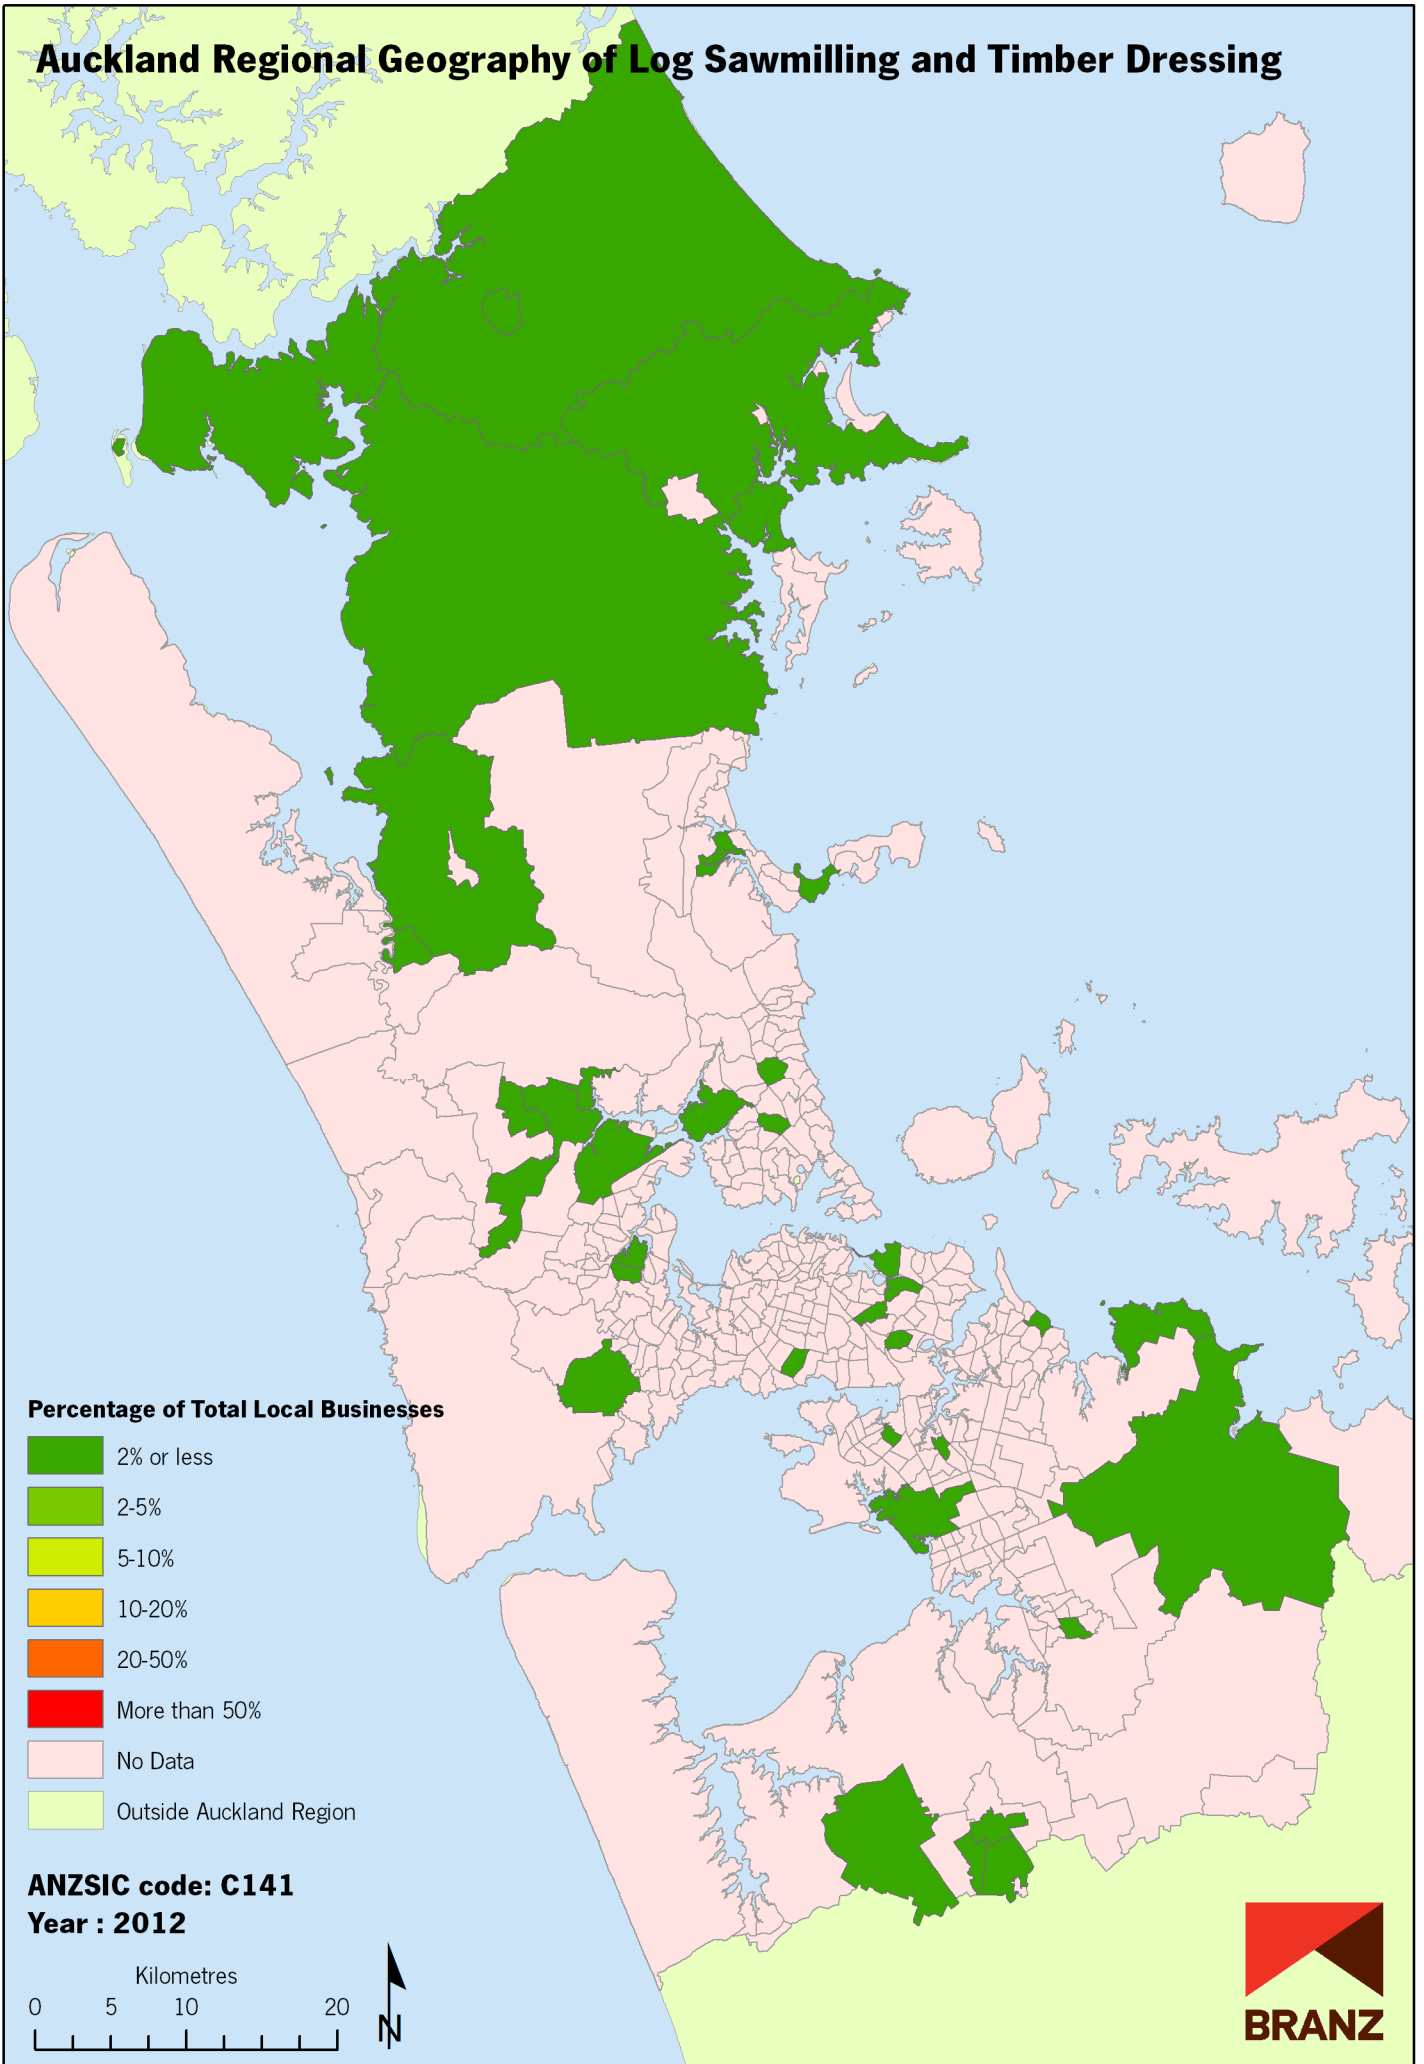

Auckland Regional Geography of Log Sawmilling and Timber Dressing

Data sources: Statistics New Zealand, Land Information New Zealand, Ollivier & Co Ltd. Copyright BRANZ. Whilst due care has been taken, BRANZ gives no warranty as to the accuracy and completeness of any information on this map and accepts no liability for any error, omission or use of the information.