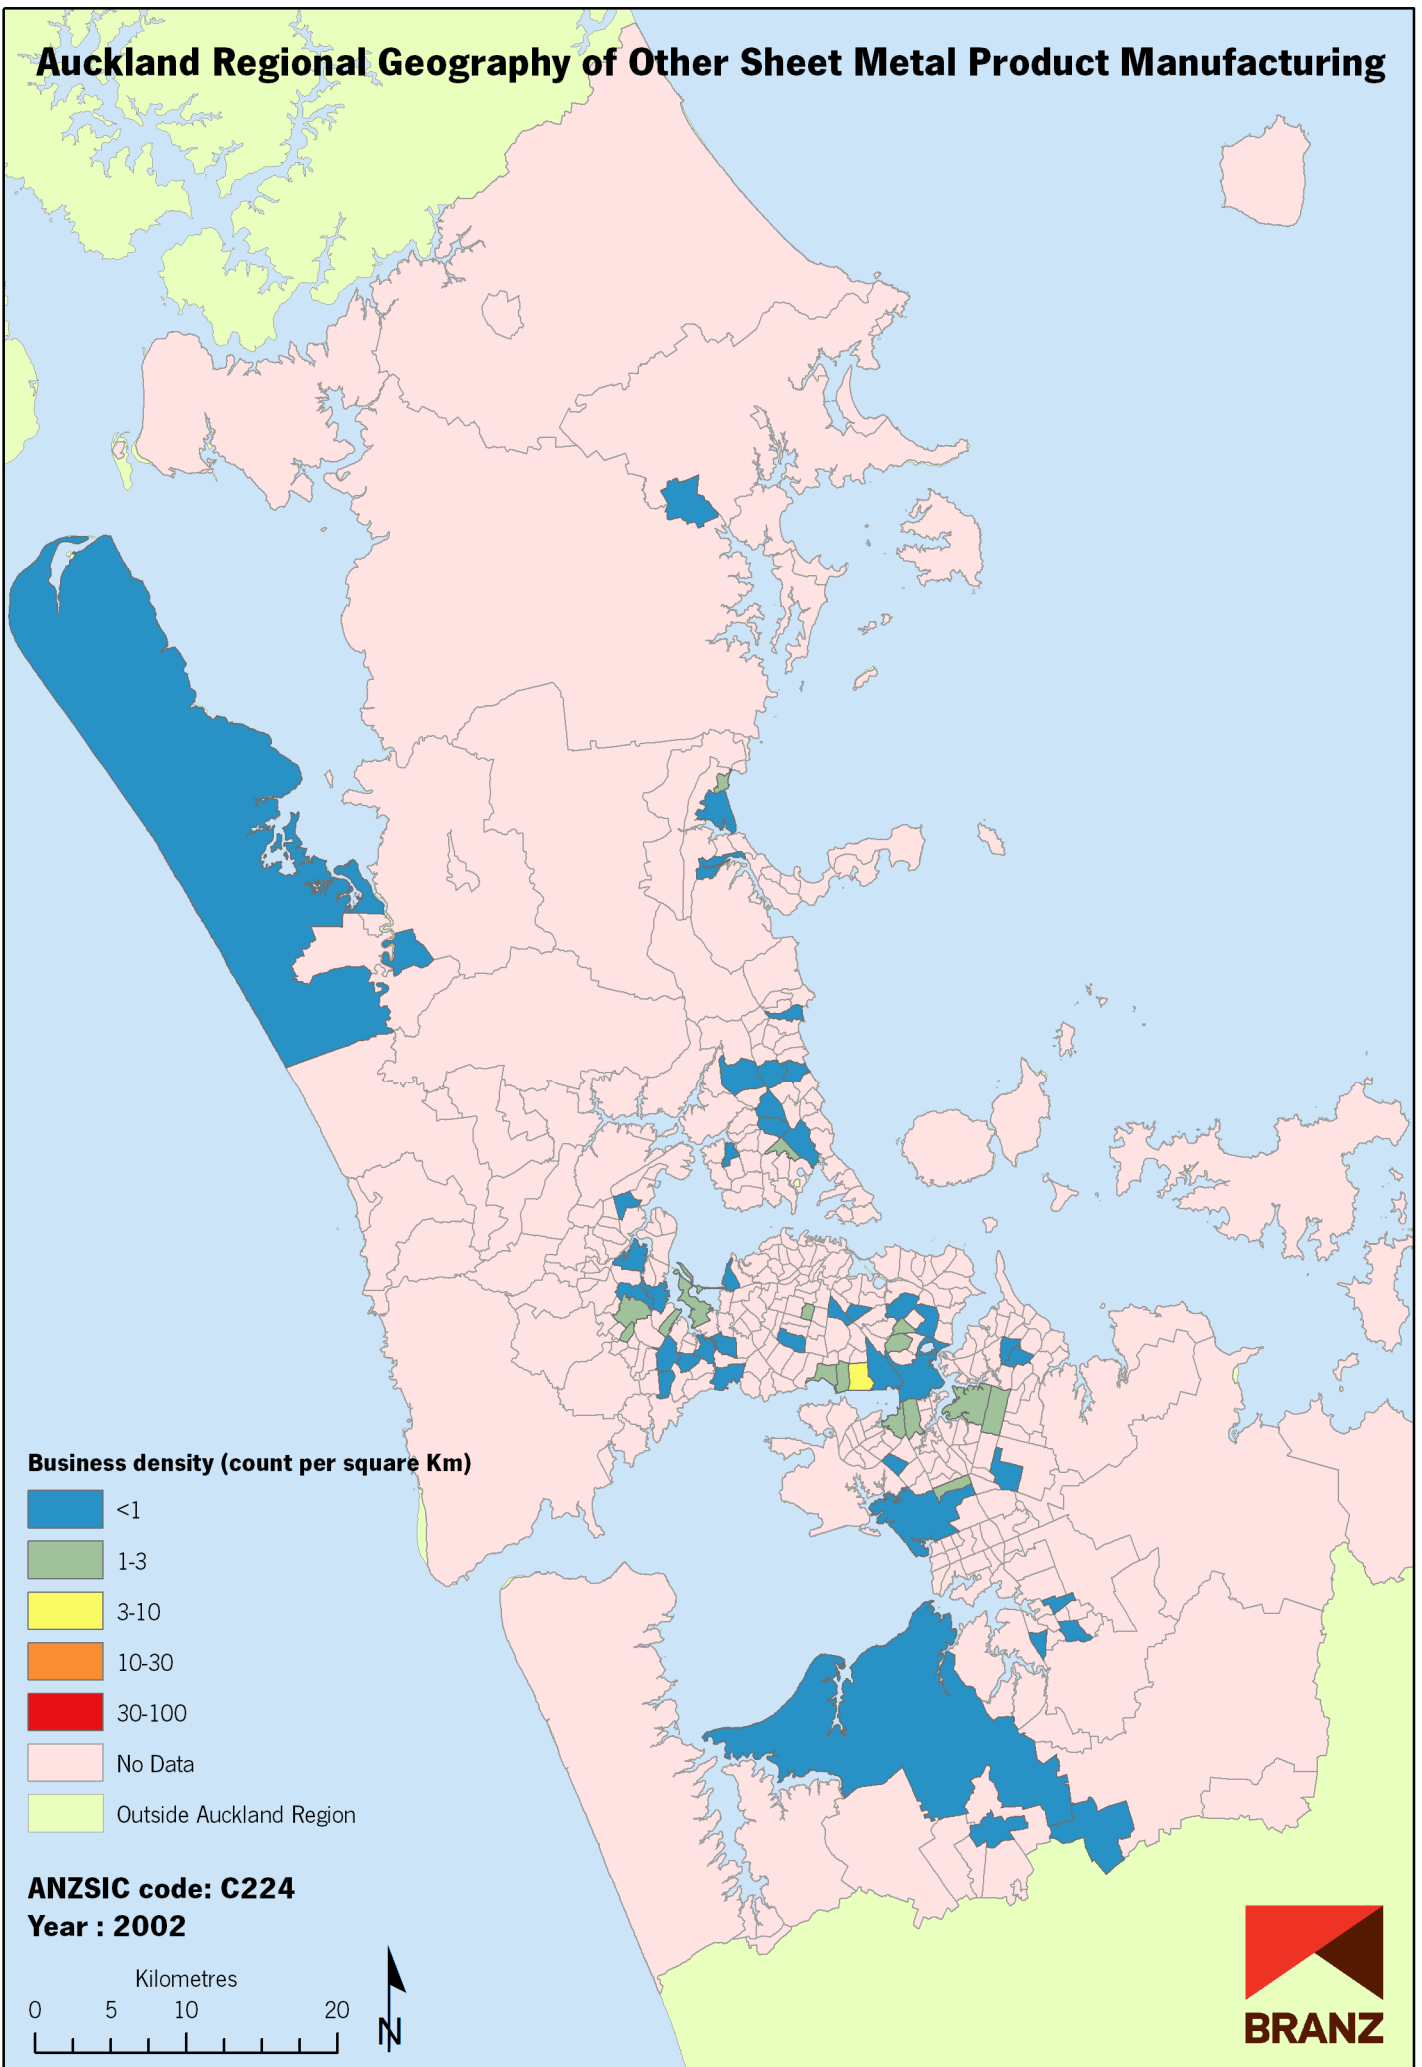

Auckland Regional Geography of Other Sheet Metal Product Manufacturing

Data sources: Statistics New Zealand, Land Information New Zealand, Ollivier & Co Ltd. Copyright BRANZ. Whilst due care has been taken, BRANZ gives no warranty as to the accuracy and completeness of any information on this map and accepts no liability for any error, omission or use of the information.