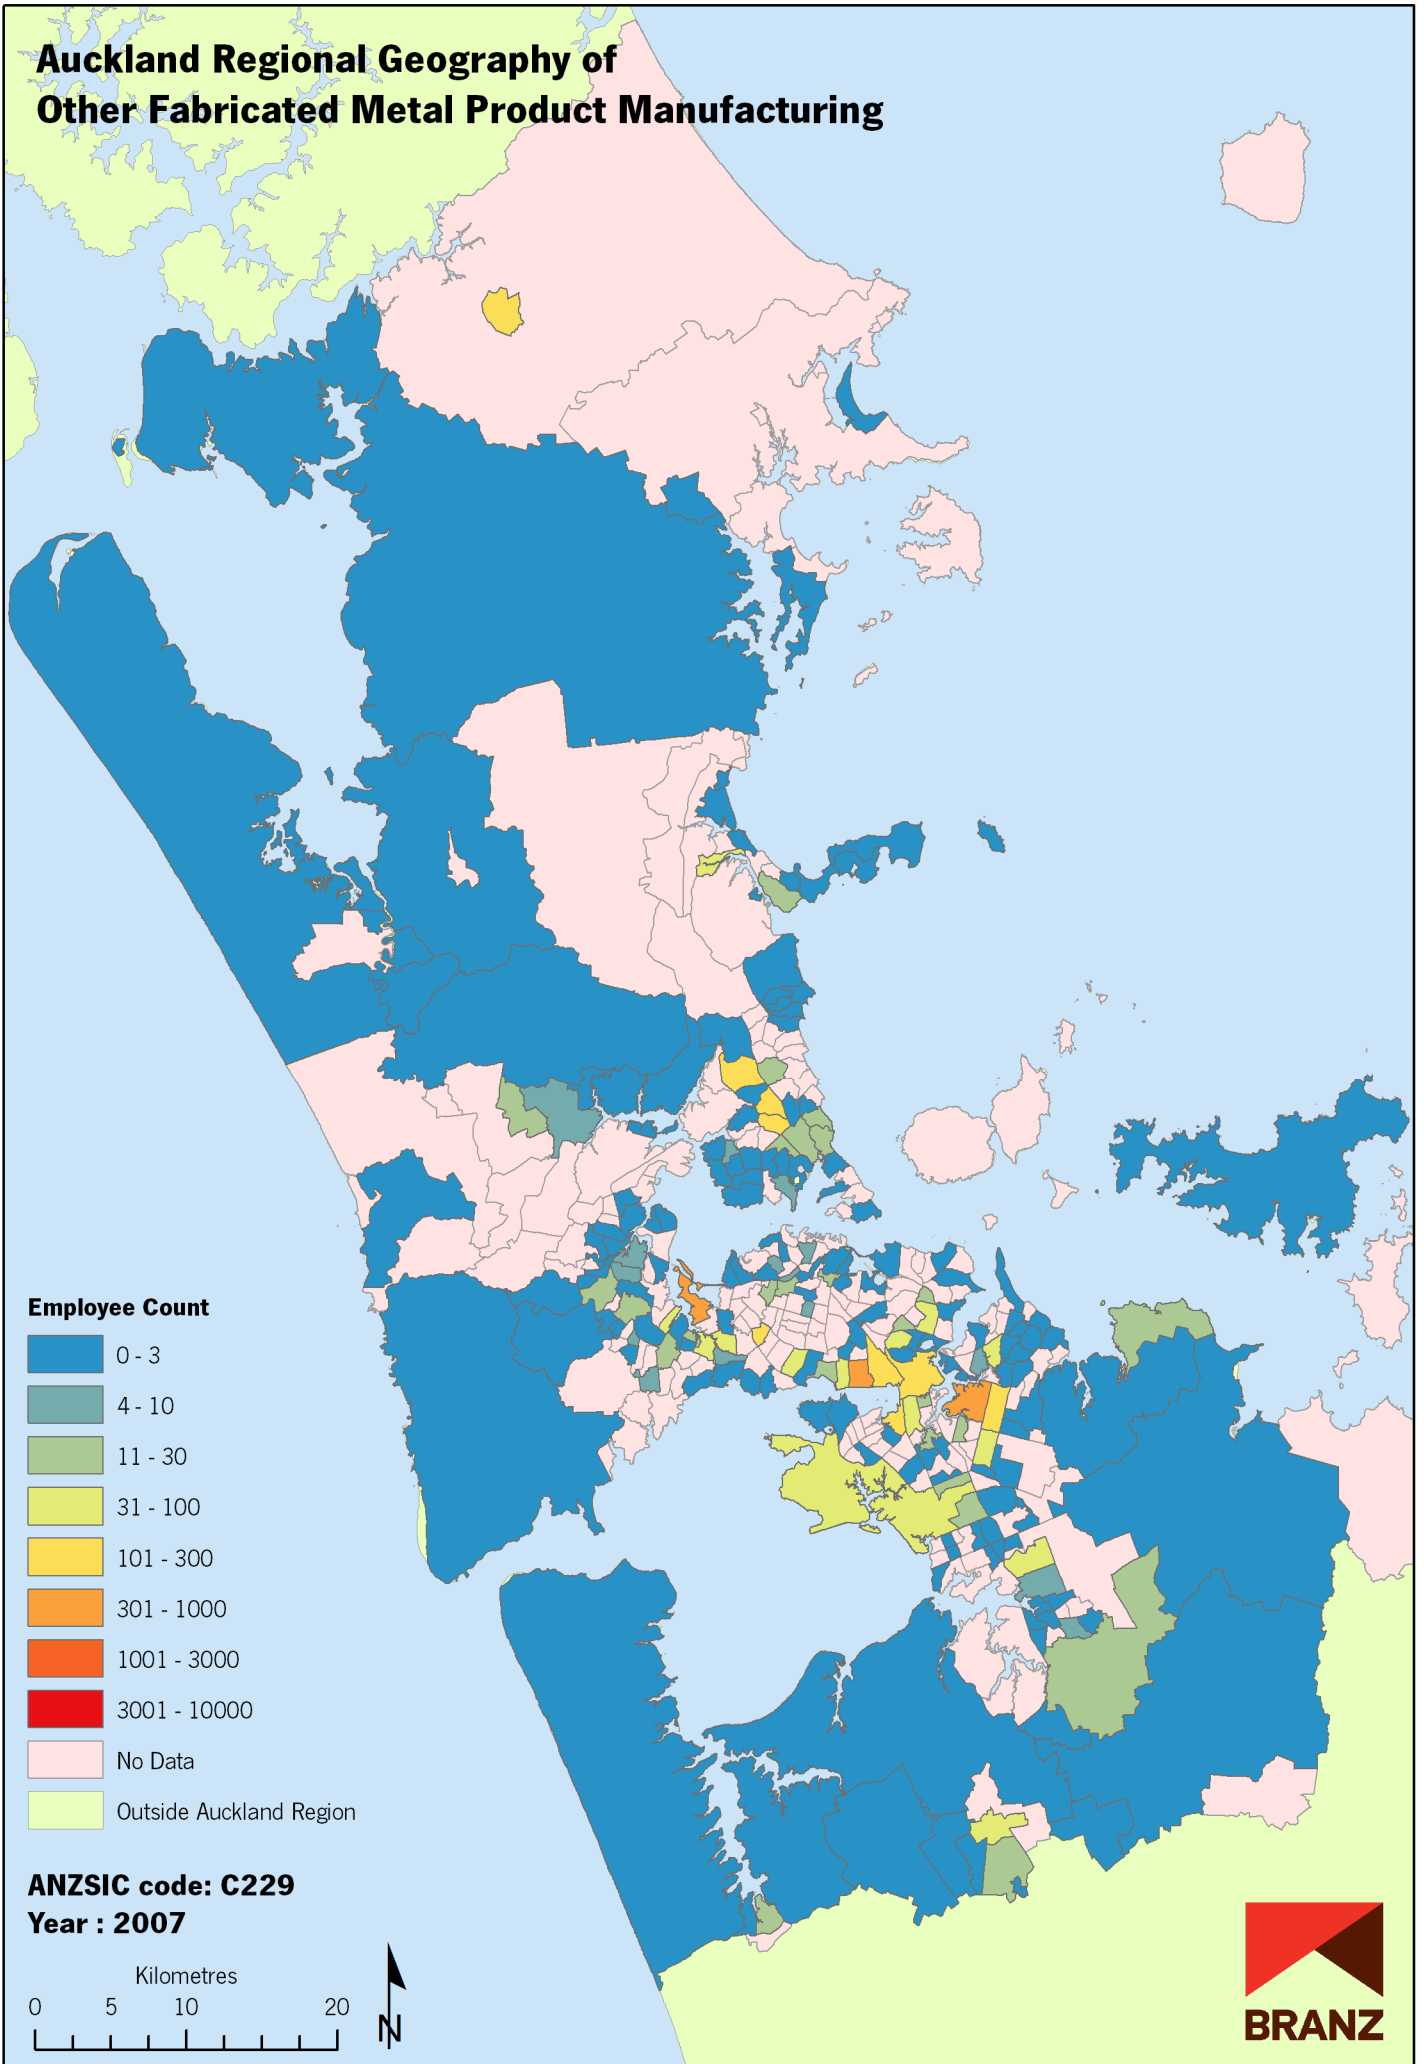

Auckland Regional Geography of Other Fabricated Metal Product Manufacturing

Data sources: Statistics New Zealand, Land Information New Zealand, Ollivier & Co Ltd. Copyright BRANZ. Whilst due care has been taken, BRANZ gives no warranty as to the accuracy and completeness of any information on this map and accepts no liability for any error, omission or use of the information.