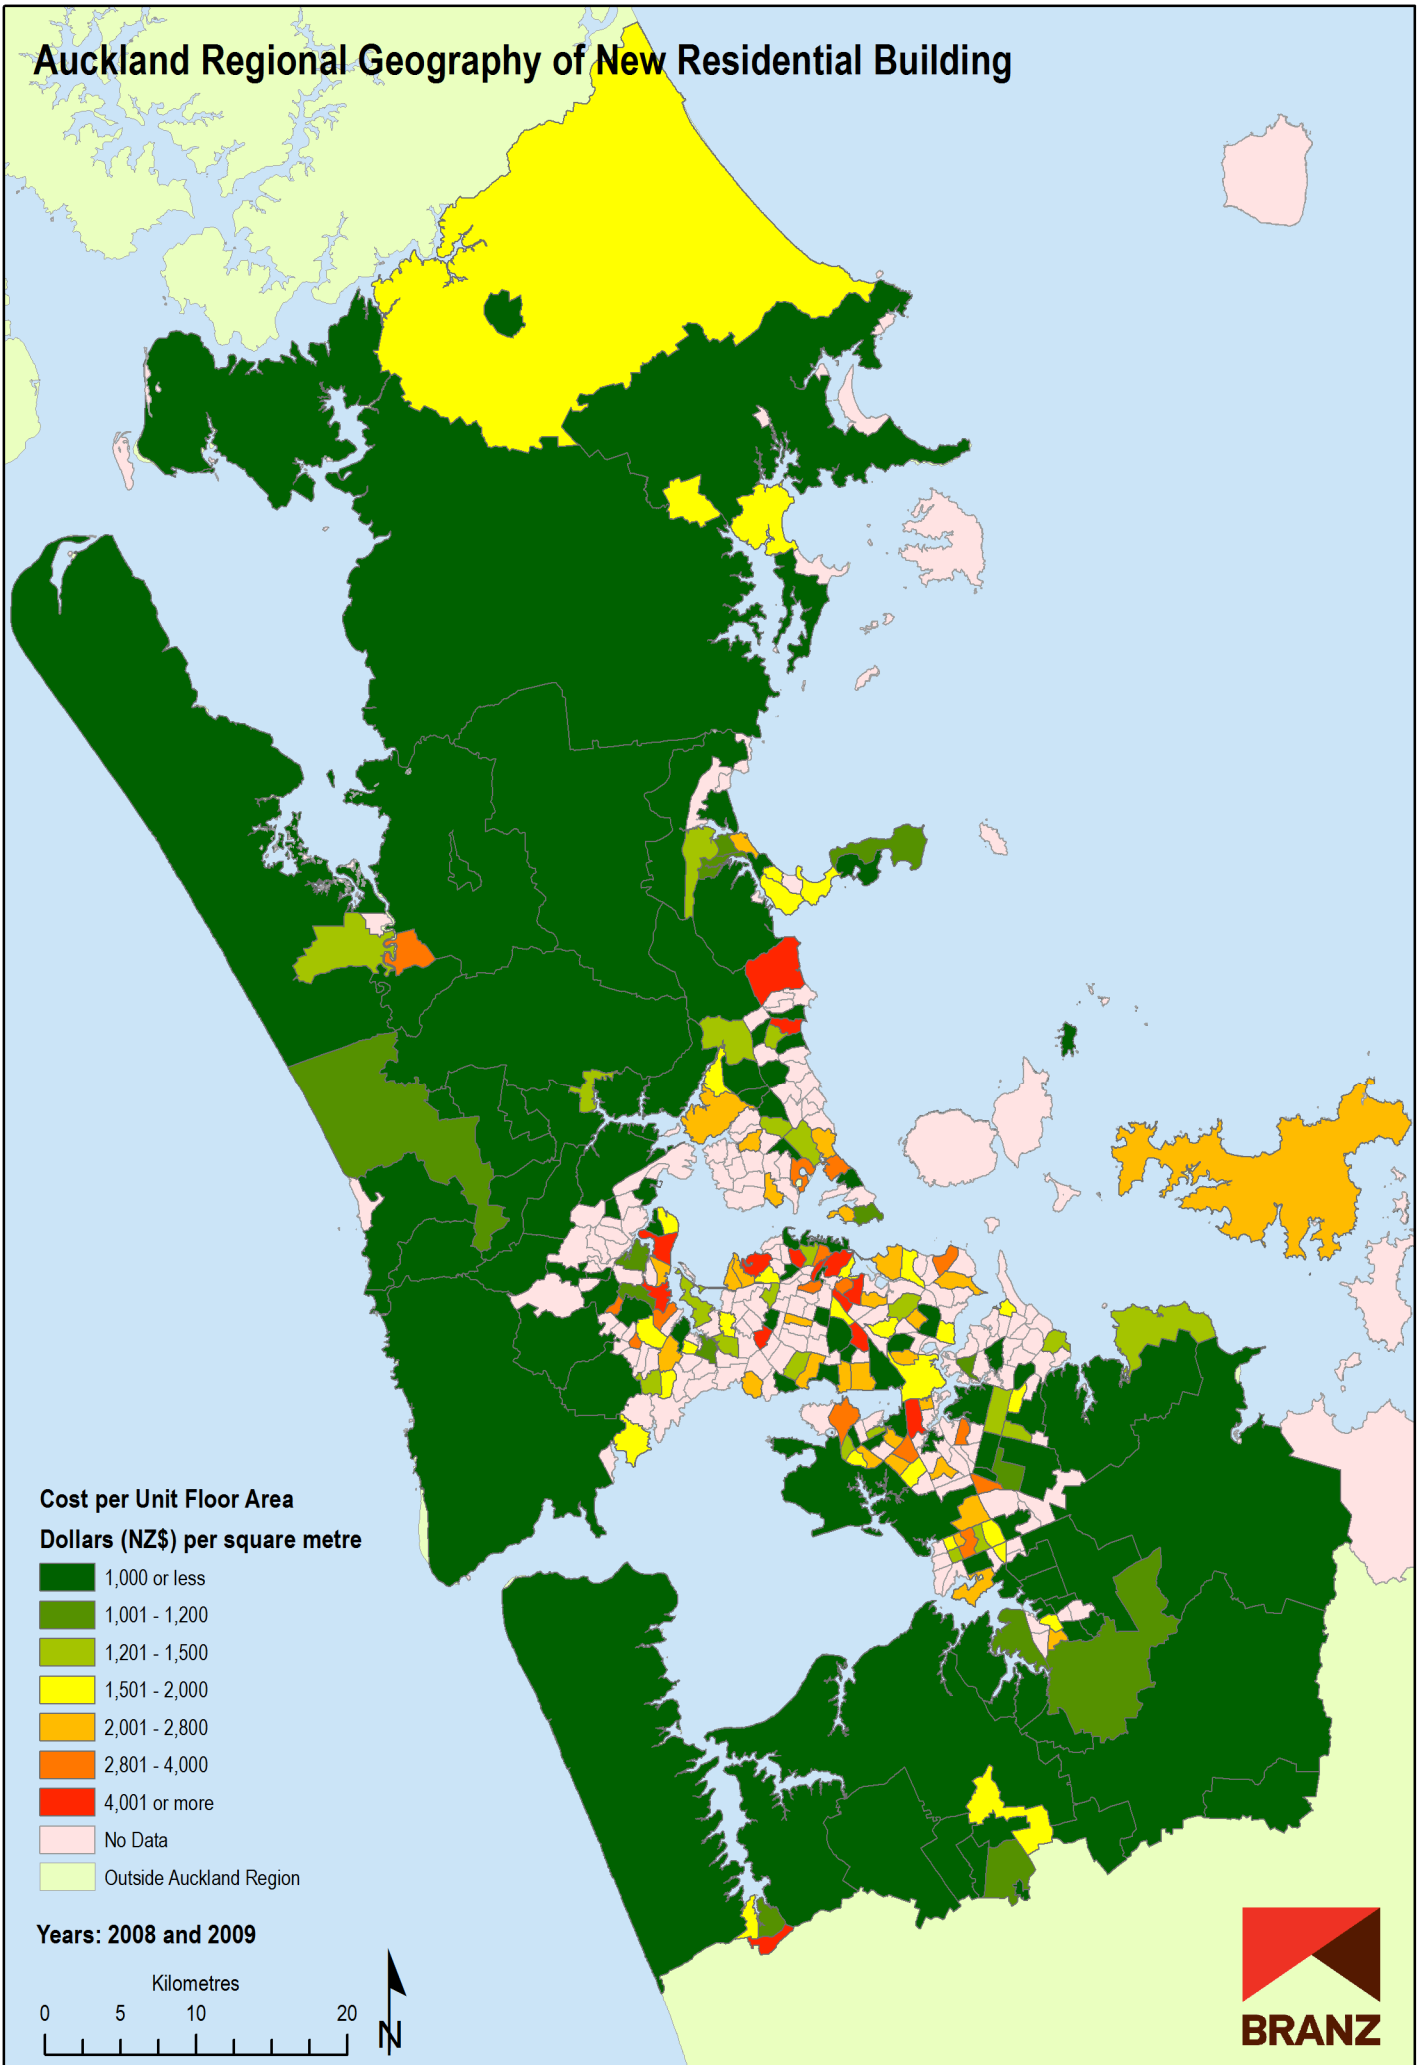

# Auckland Regional Geography of New Residential Building

Data sources: Statistics New Zealand, Land Information New Zealand, Ollivier & Co Ltd. Copyright BRANZ. Whilst due care has been taken, BRANZ gives no warranty as to the accuracy and completeness of any information on this map and accepts no liability for any error, omission or use of the information.