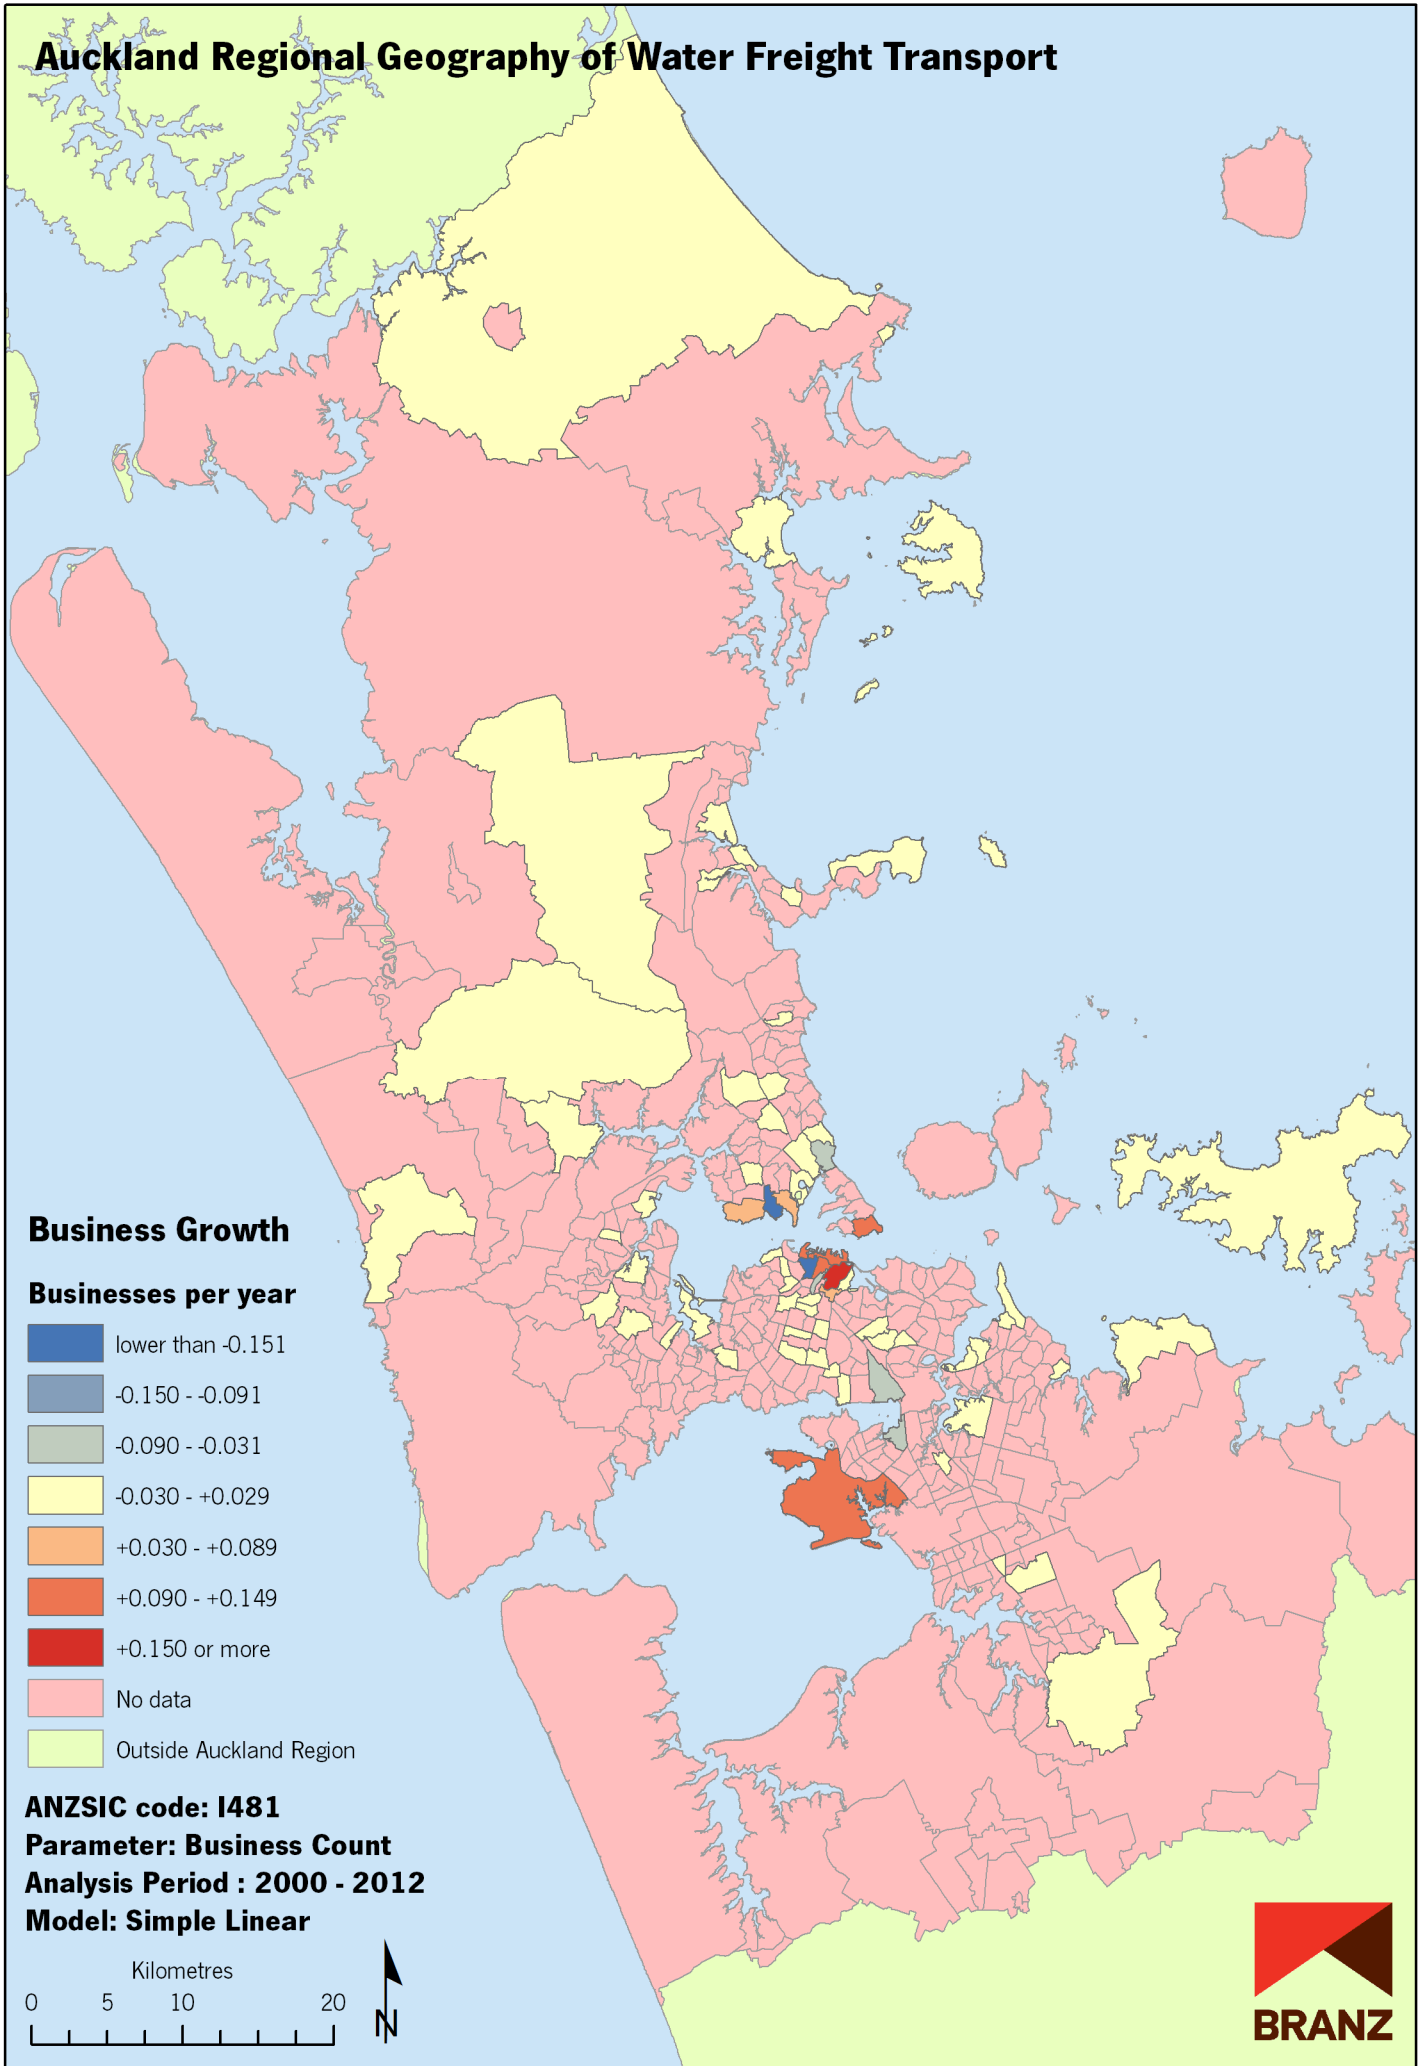

# Auckland Regional Geography of Water Freight Transport

Data sources: Statistics New Zealand, Land Information New Zealand, Ollivier & Co Ltd. Copyright BRANZ. Whilst due care has been taken, BRANZ gives no warranty as to the accuracy and completeness of any information on this map and accepts no liability for any error, omission or use of the information.