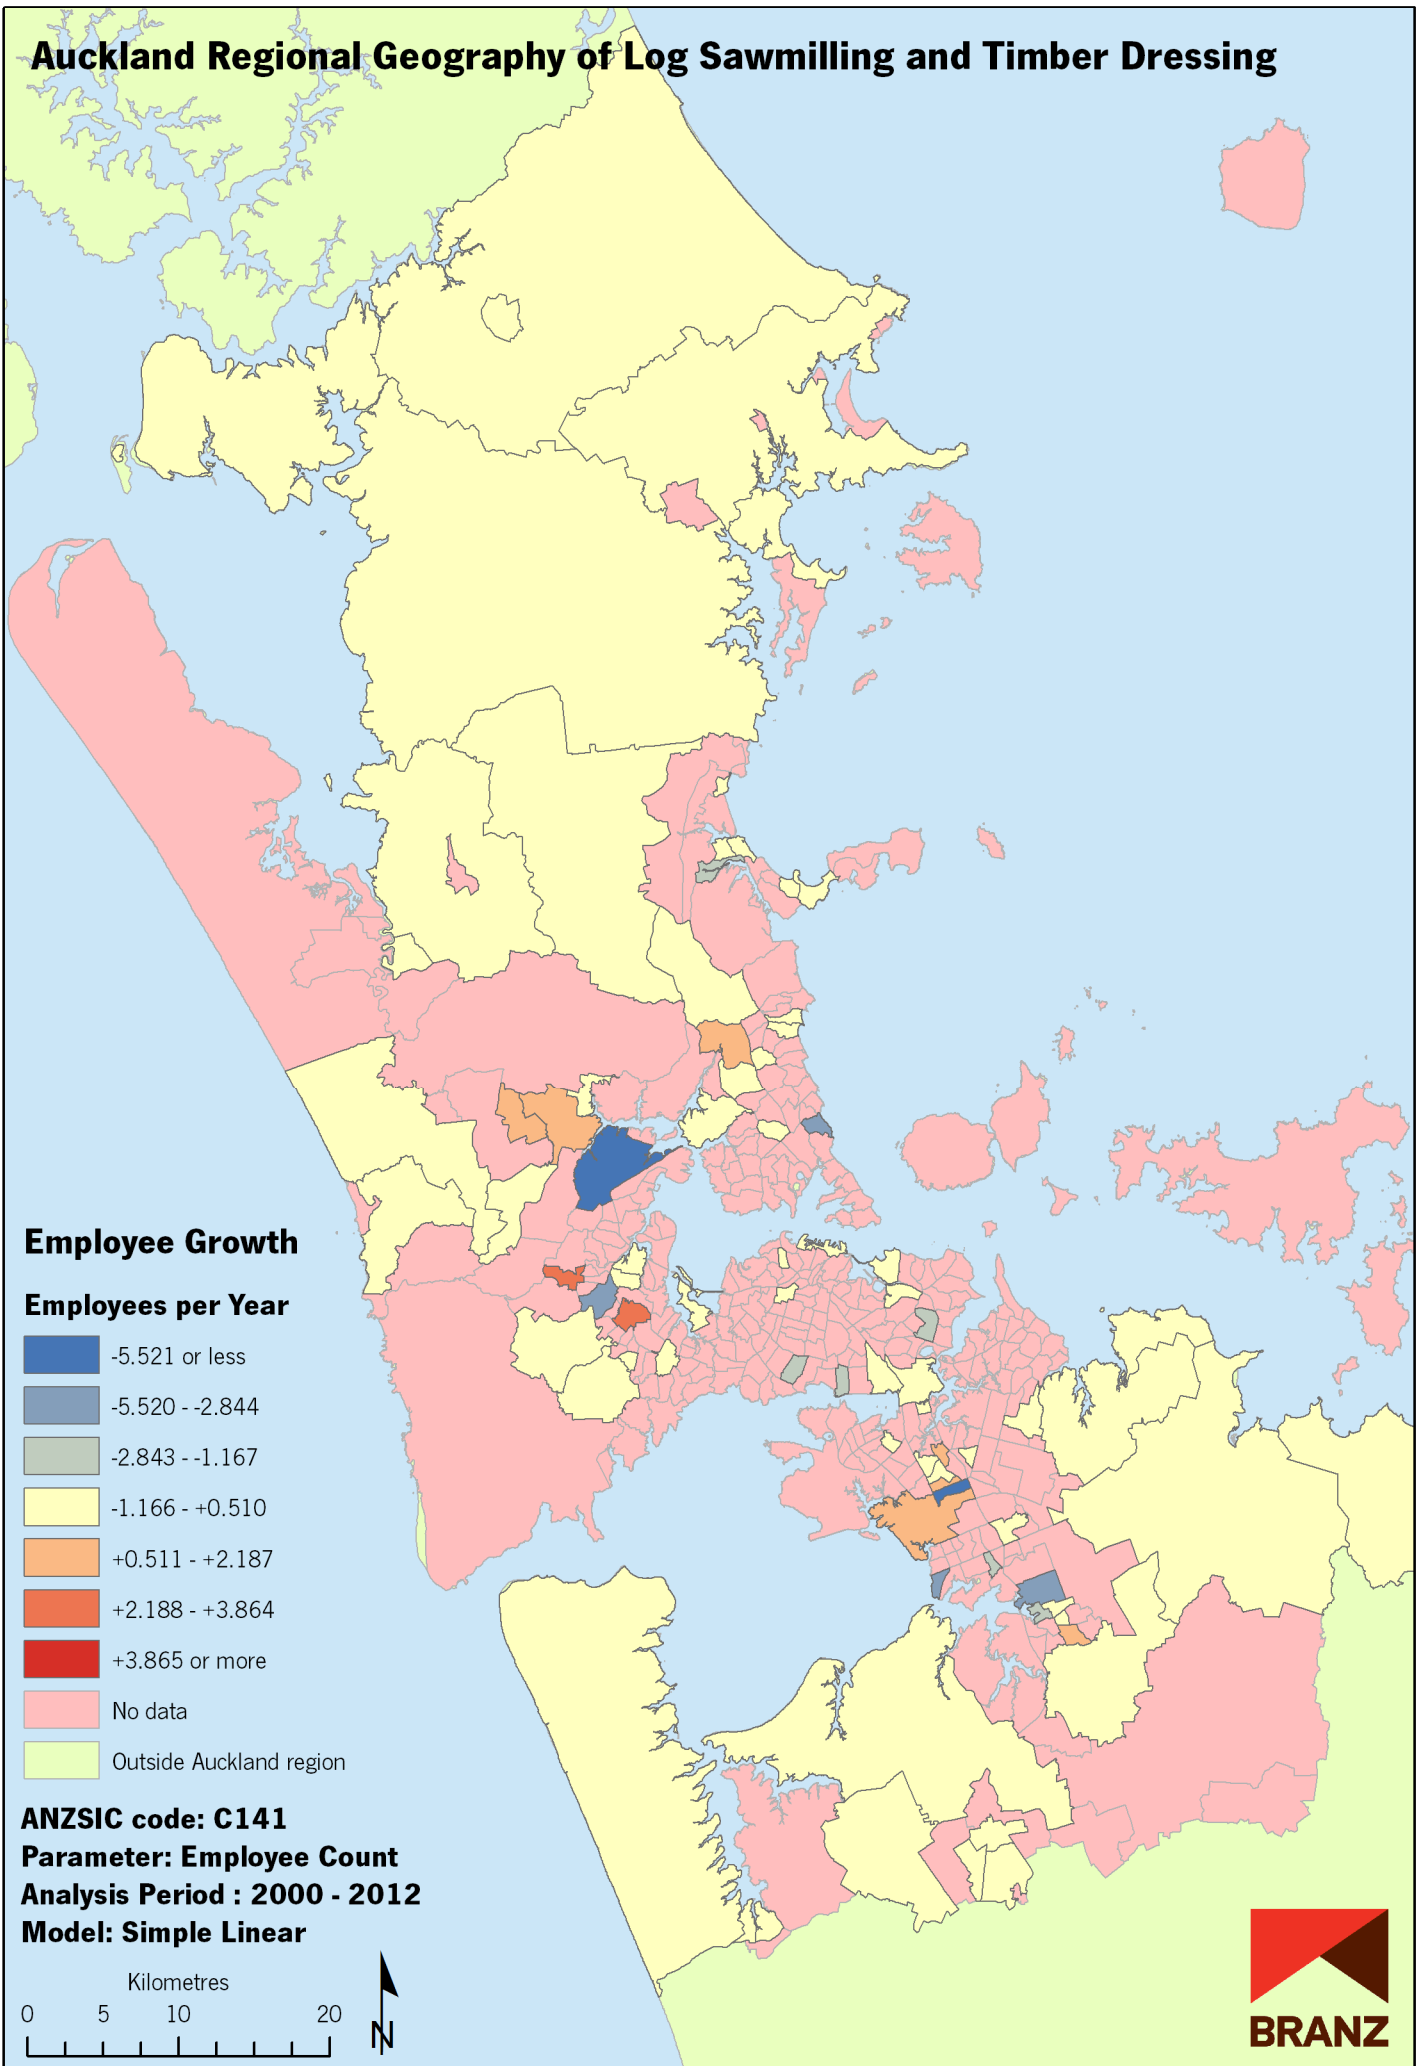

Auckland Regional Geography of Log Sawmilling and Timber Dressing

Data sources: Statistics New Zealand, Land Information New Zealand, Ollivier & Co Ltd. Copyright BRANZ. Whilst due care has been taken, BRANZ gives no warranty as to the accuracy and completeness of any information on this map and accepts no liability for any error, omission or use of the information.