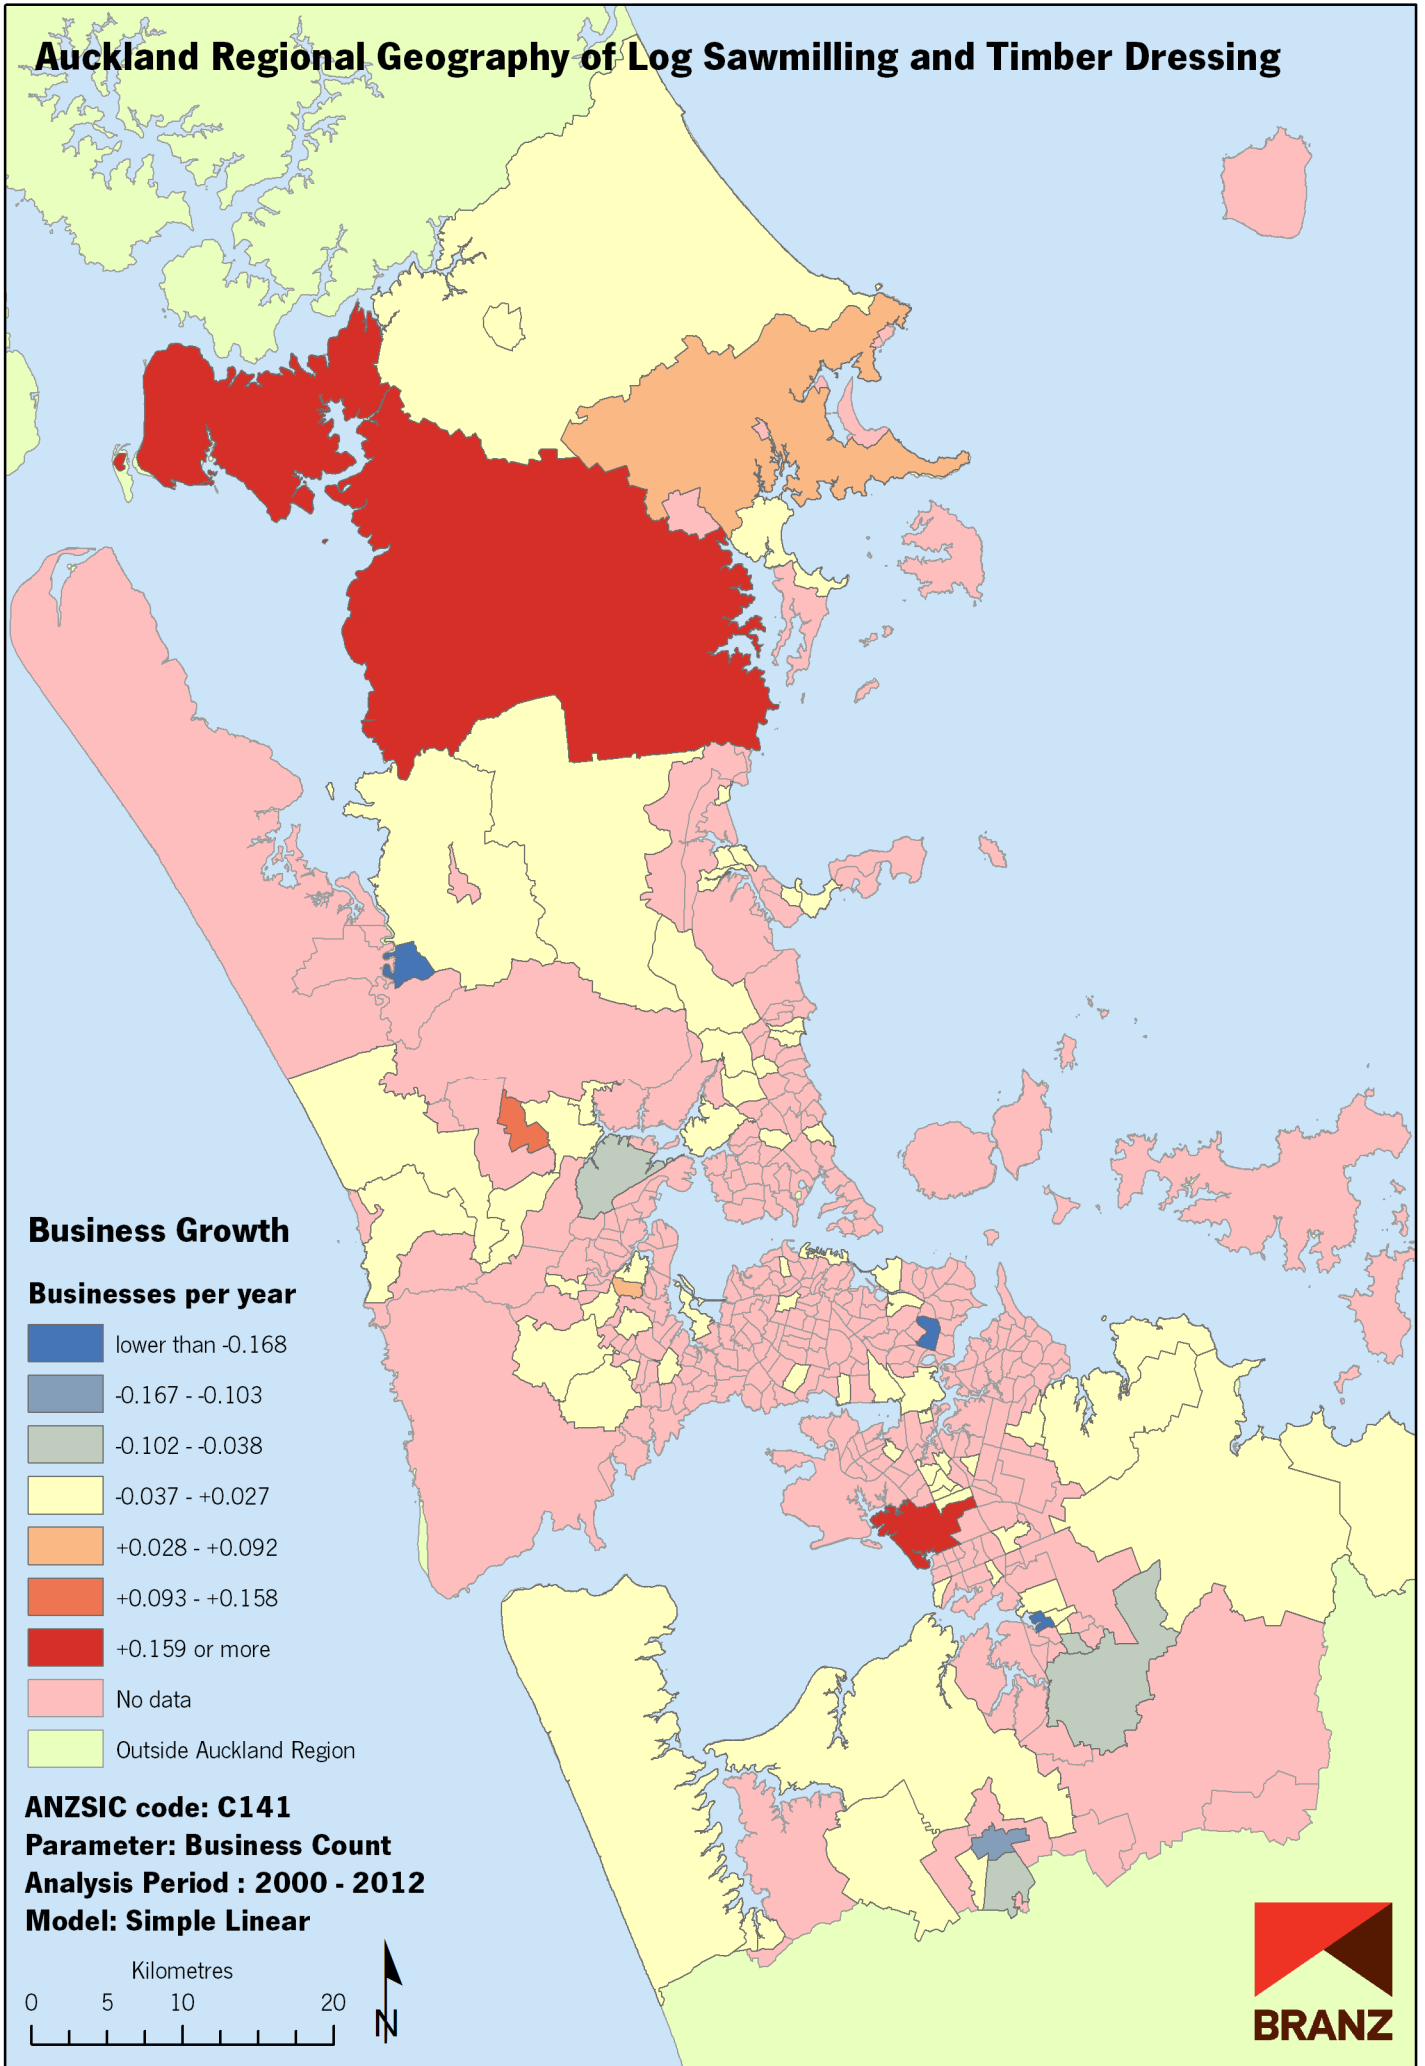

Auckland Regional Geography of Log Sawmilling and Timber Dressing

Data sources: Statistics New Zealand, Land Information New Zealand, Ollivier & Co Ltd. Copyright BRANZ. Whilst due care has been taken, BRANZ gives no warranty as to the accuracy and completeness of any information on this map and accepts no liability for any error, omission or use of the information.