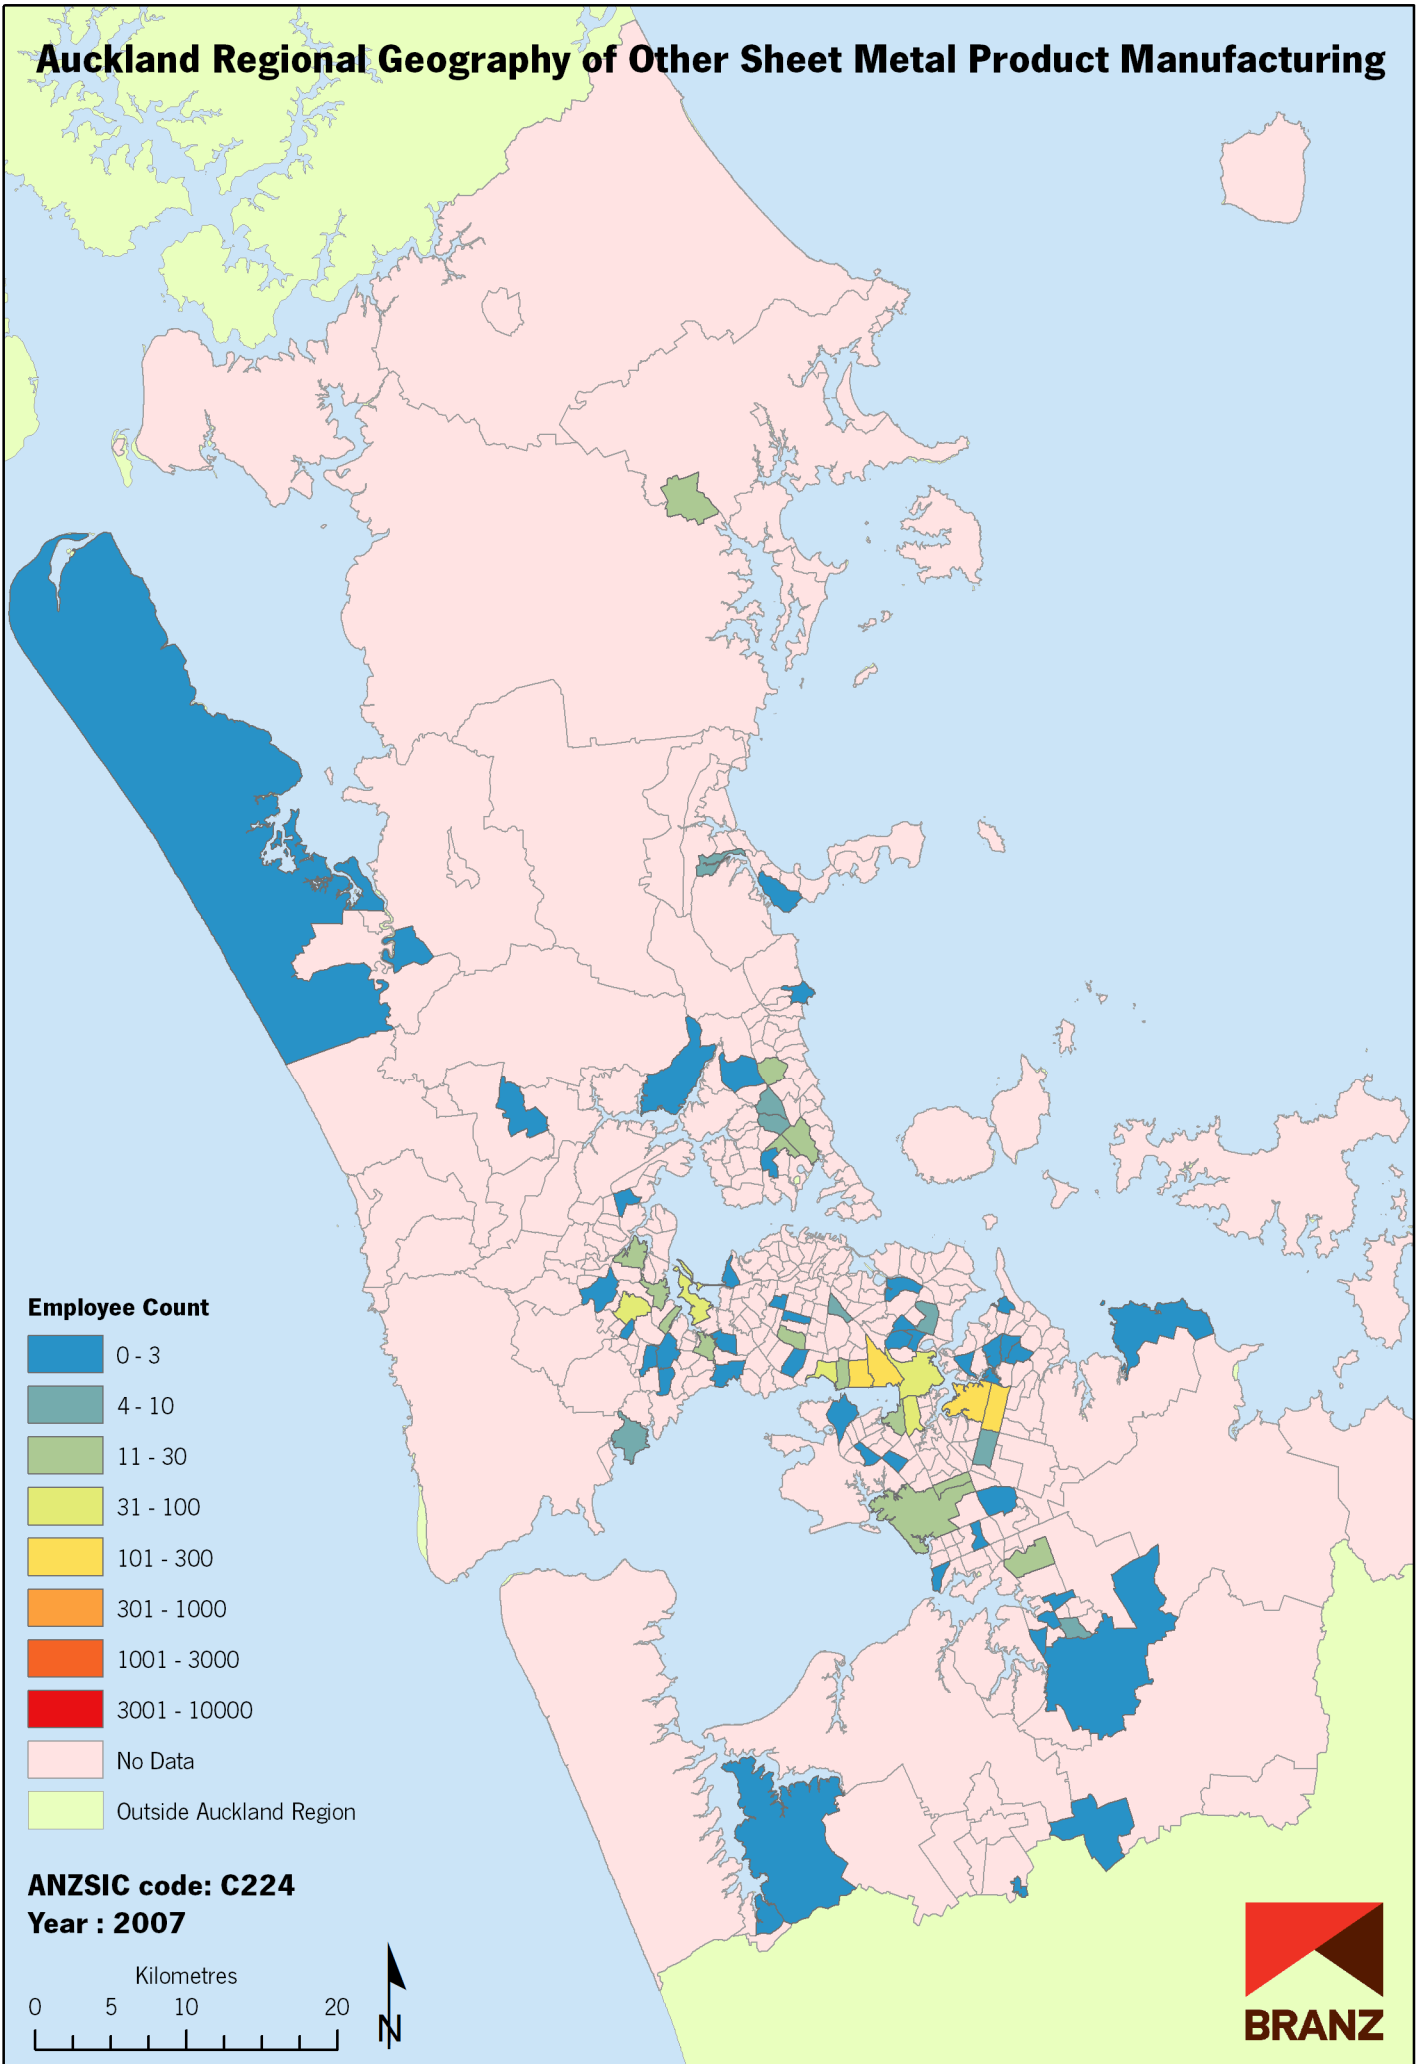

# Auckland Regional Geography of Other Sheet Metal Product Manufacturing

Data sources: Statistics New Zealand, Land Information New Zealand, Ollivier & Co Ltd. Copyright BRANZ. Whilst due care has been taken, BRANZ gives no warranty as to the accuracy and completeness of any information on this map and accepts no liability for any error, omission or use of the information.