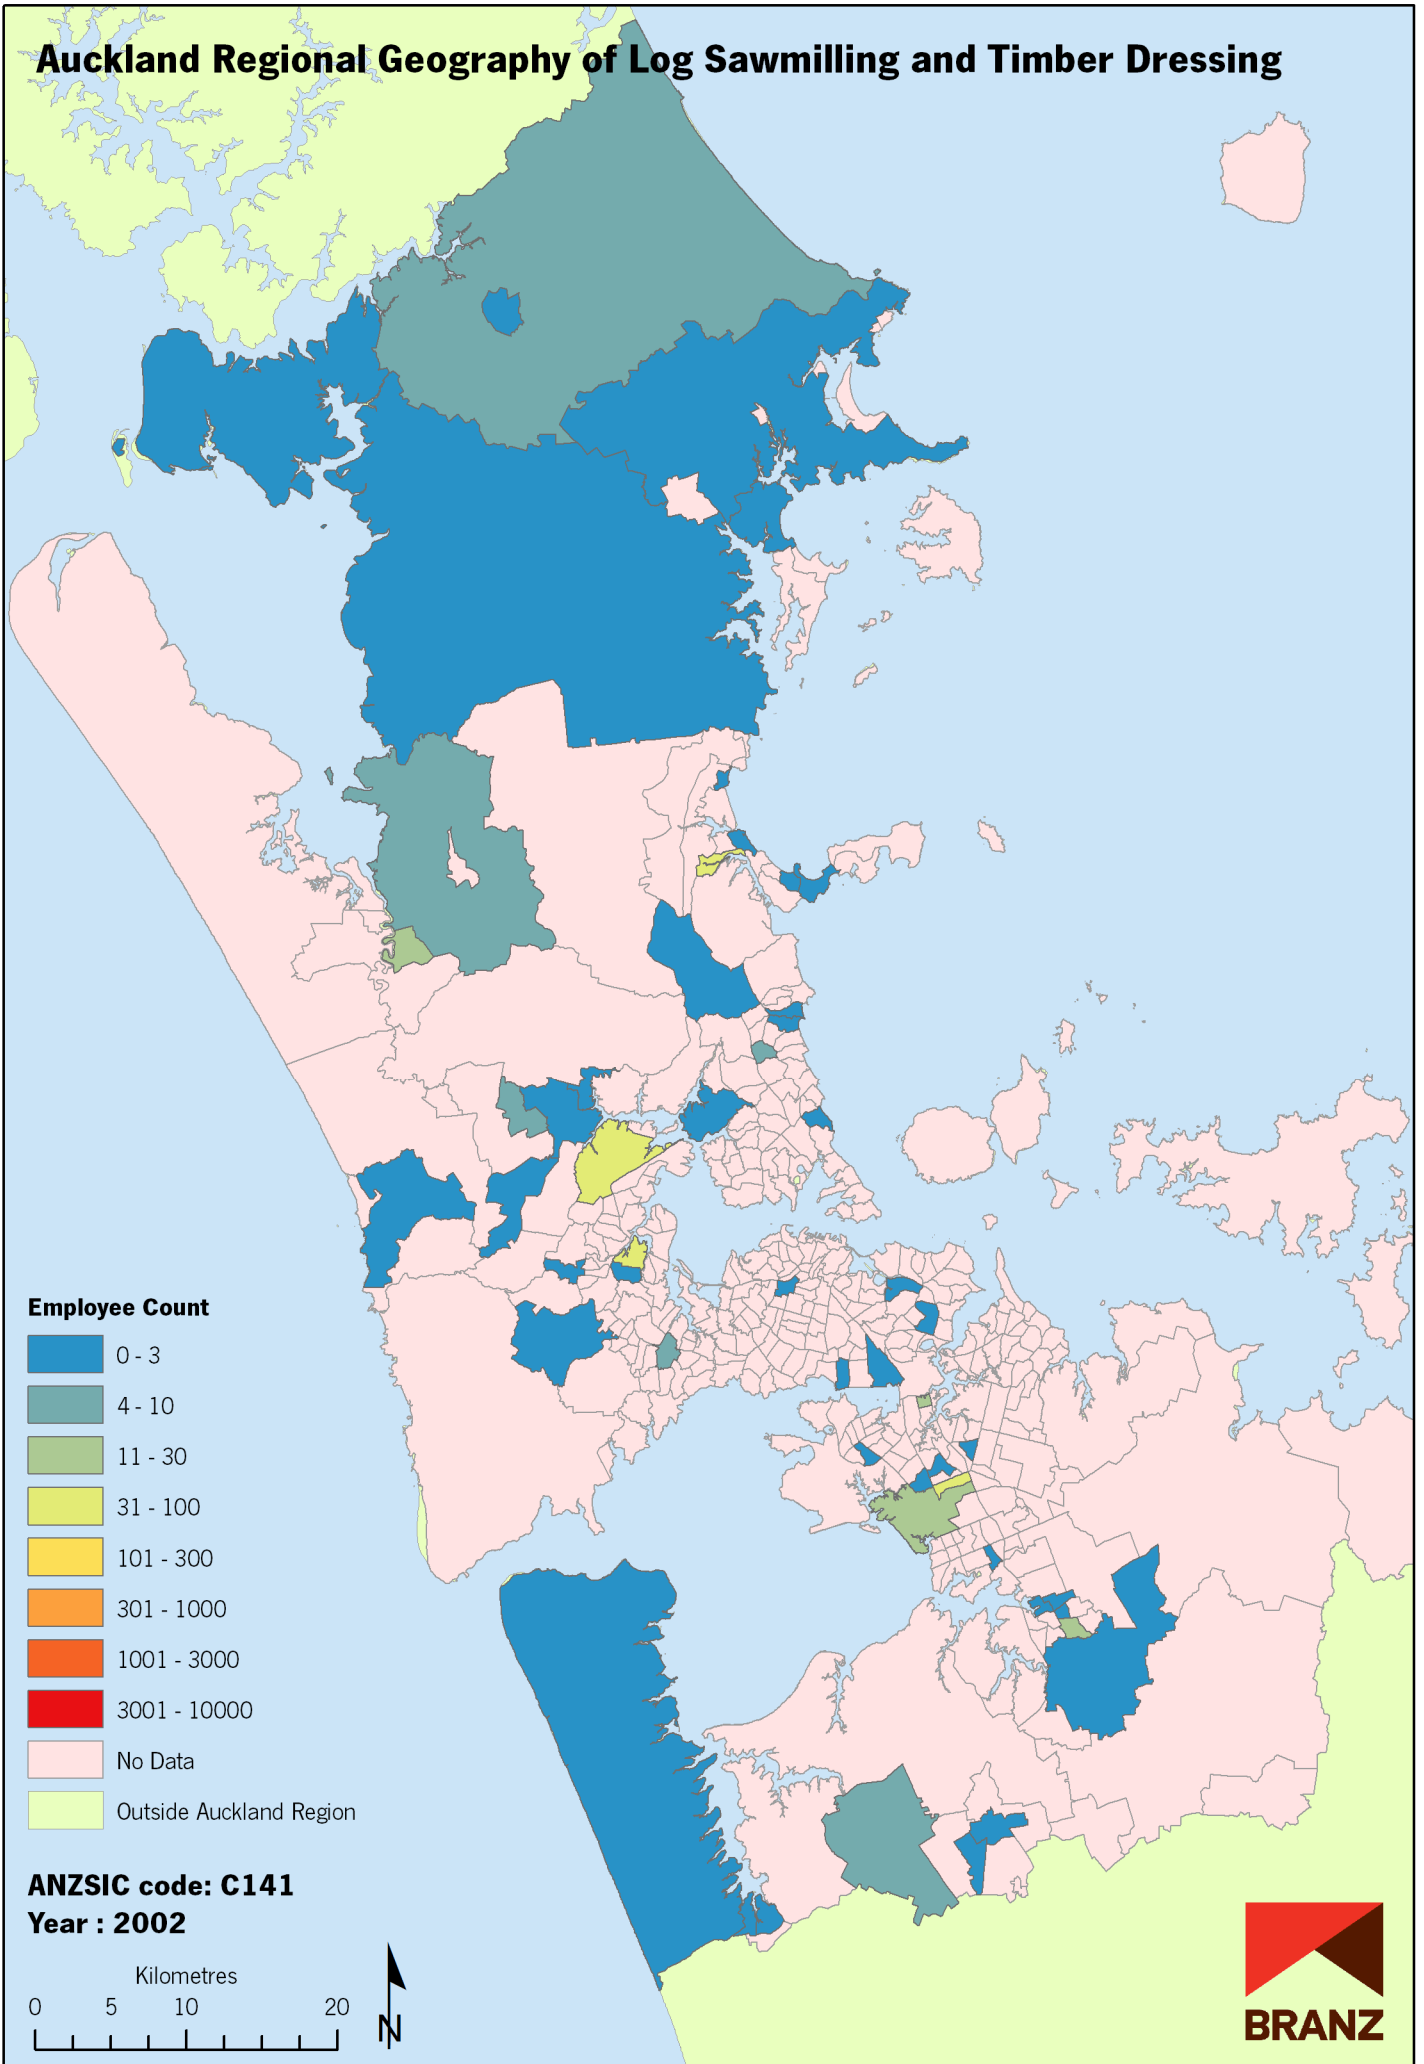

# Auckland Regional Geography of Log Sawmilling and Timber Dressing

Data sources: Statistics New Zealand, Land Information New Zealand, Ollivier & Co Ltd. Copyright BRANZ. Whilst due care has been taken, BRANZ gives no warranty as to the accuracy and completeness of any information on this map and accepts no liability for any error, omission or use of the information.