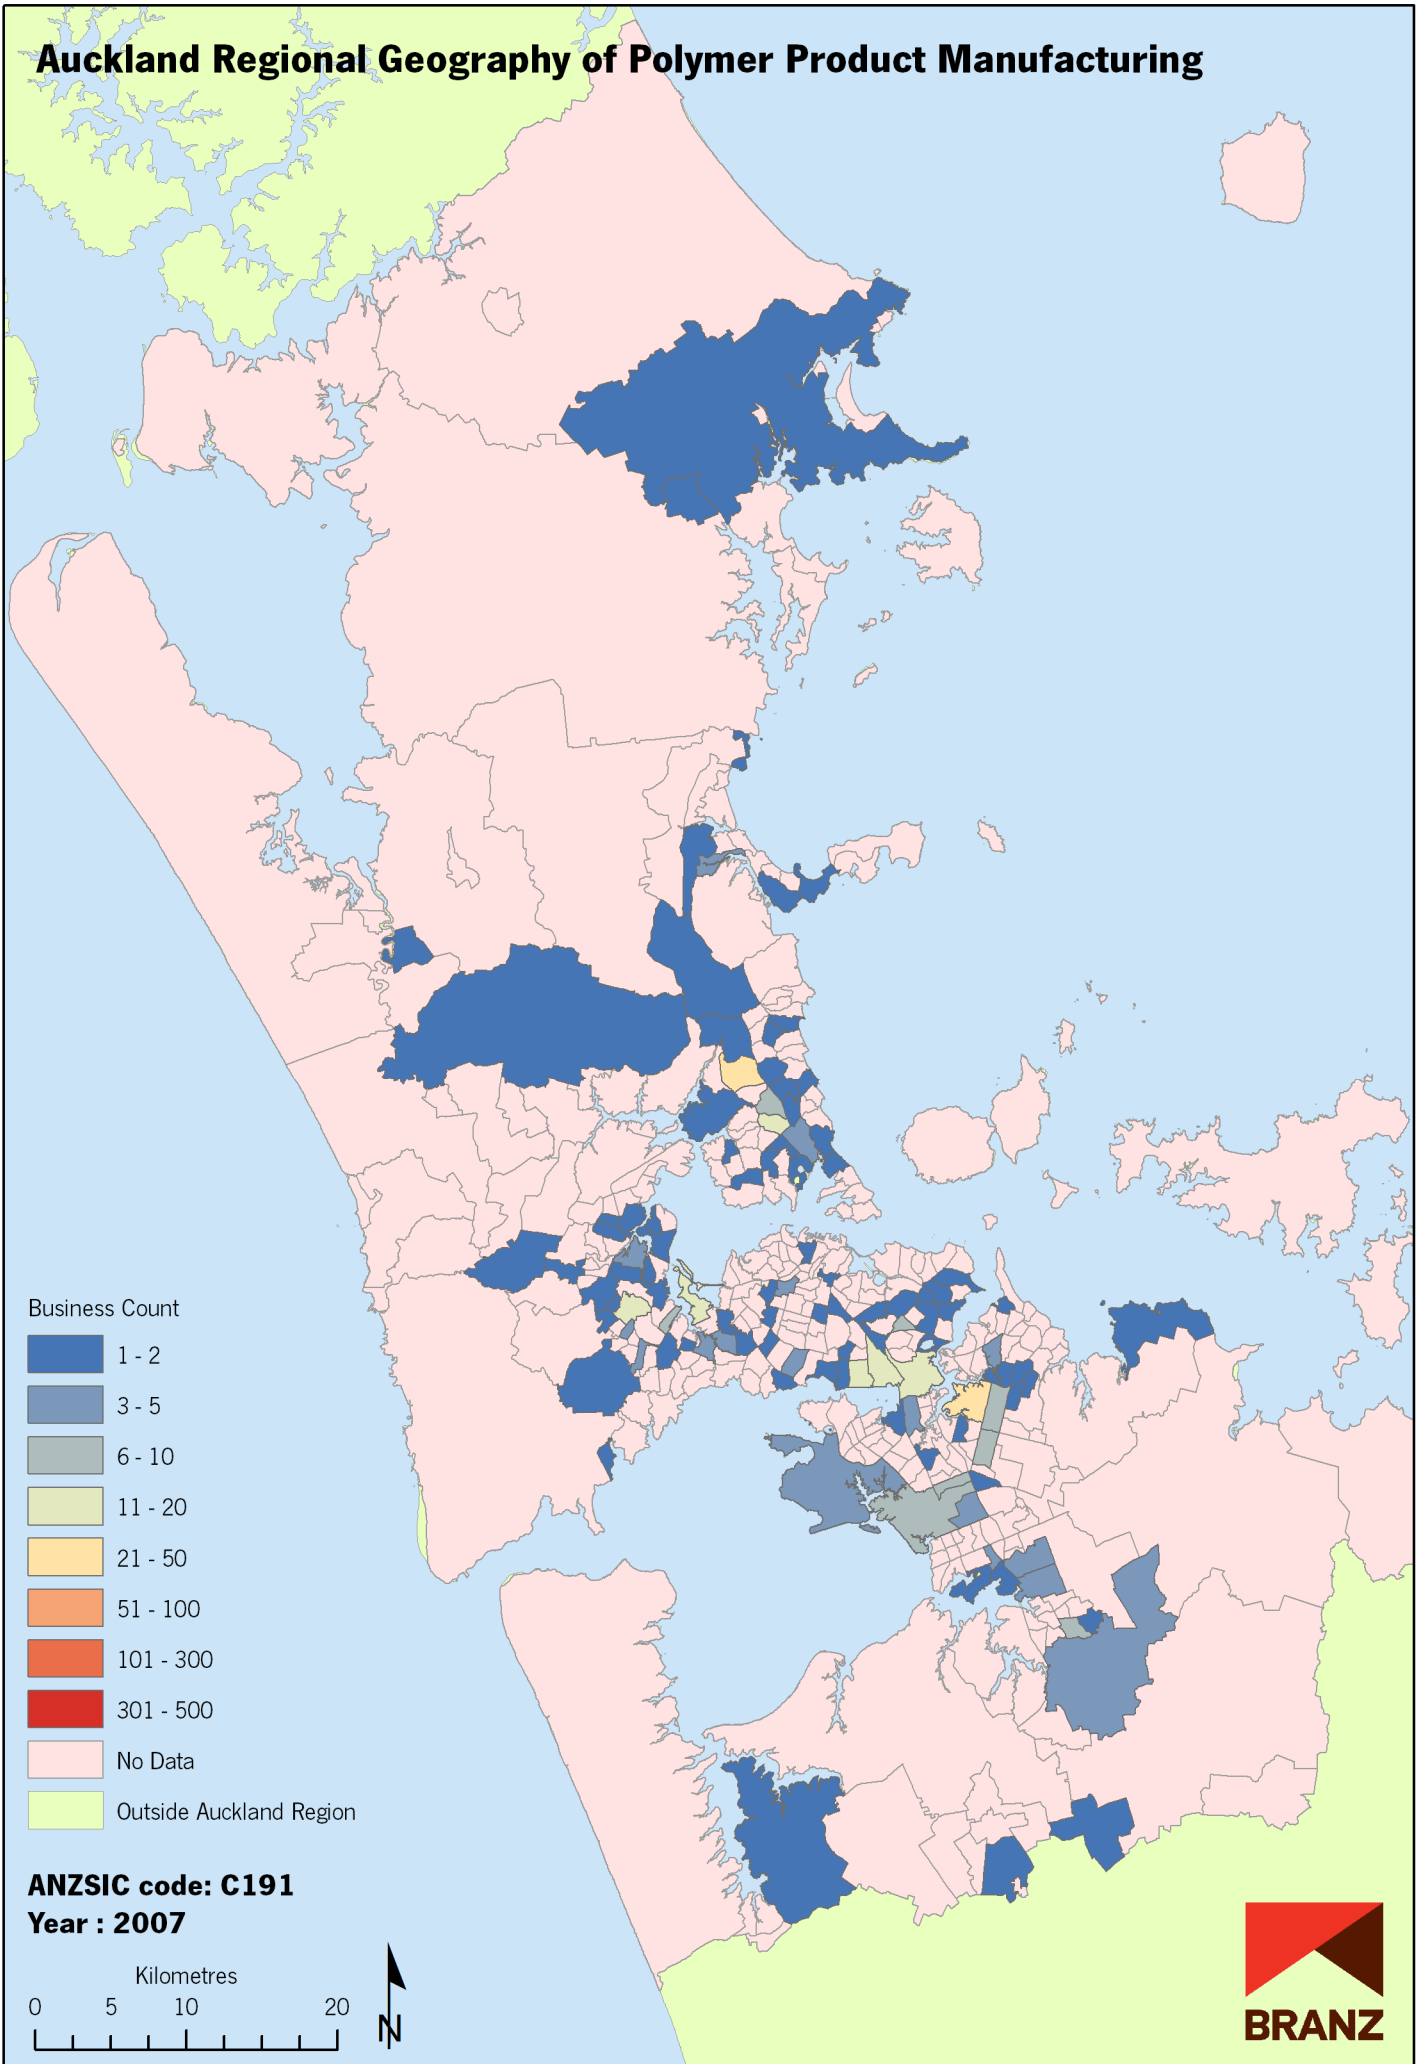

# Auckland Regional Geography of Polymer Product Manufacturing

Data sources: Statistics New Zealand, Land Information New Zealand, Ollivier & Co Ltd. Copyright BRANZ. Whilst due care has been taken, BRANZ gives no warranty as to the accuracy and completeness of any information on this map and accepts no liability for any error, omission or use of the information.