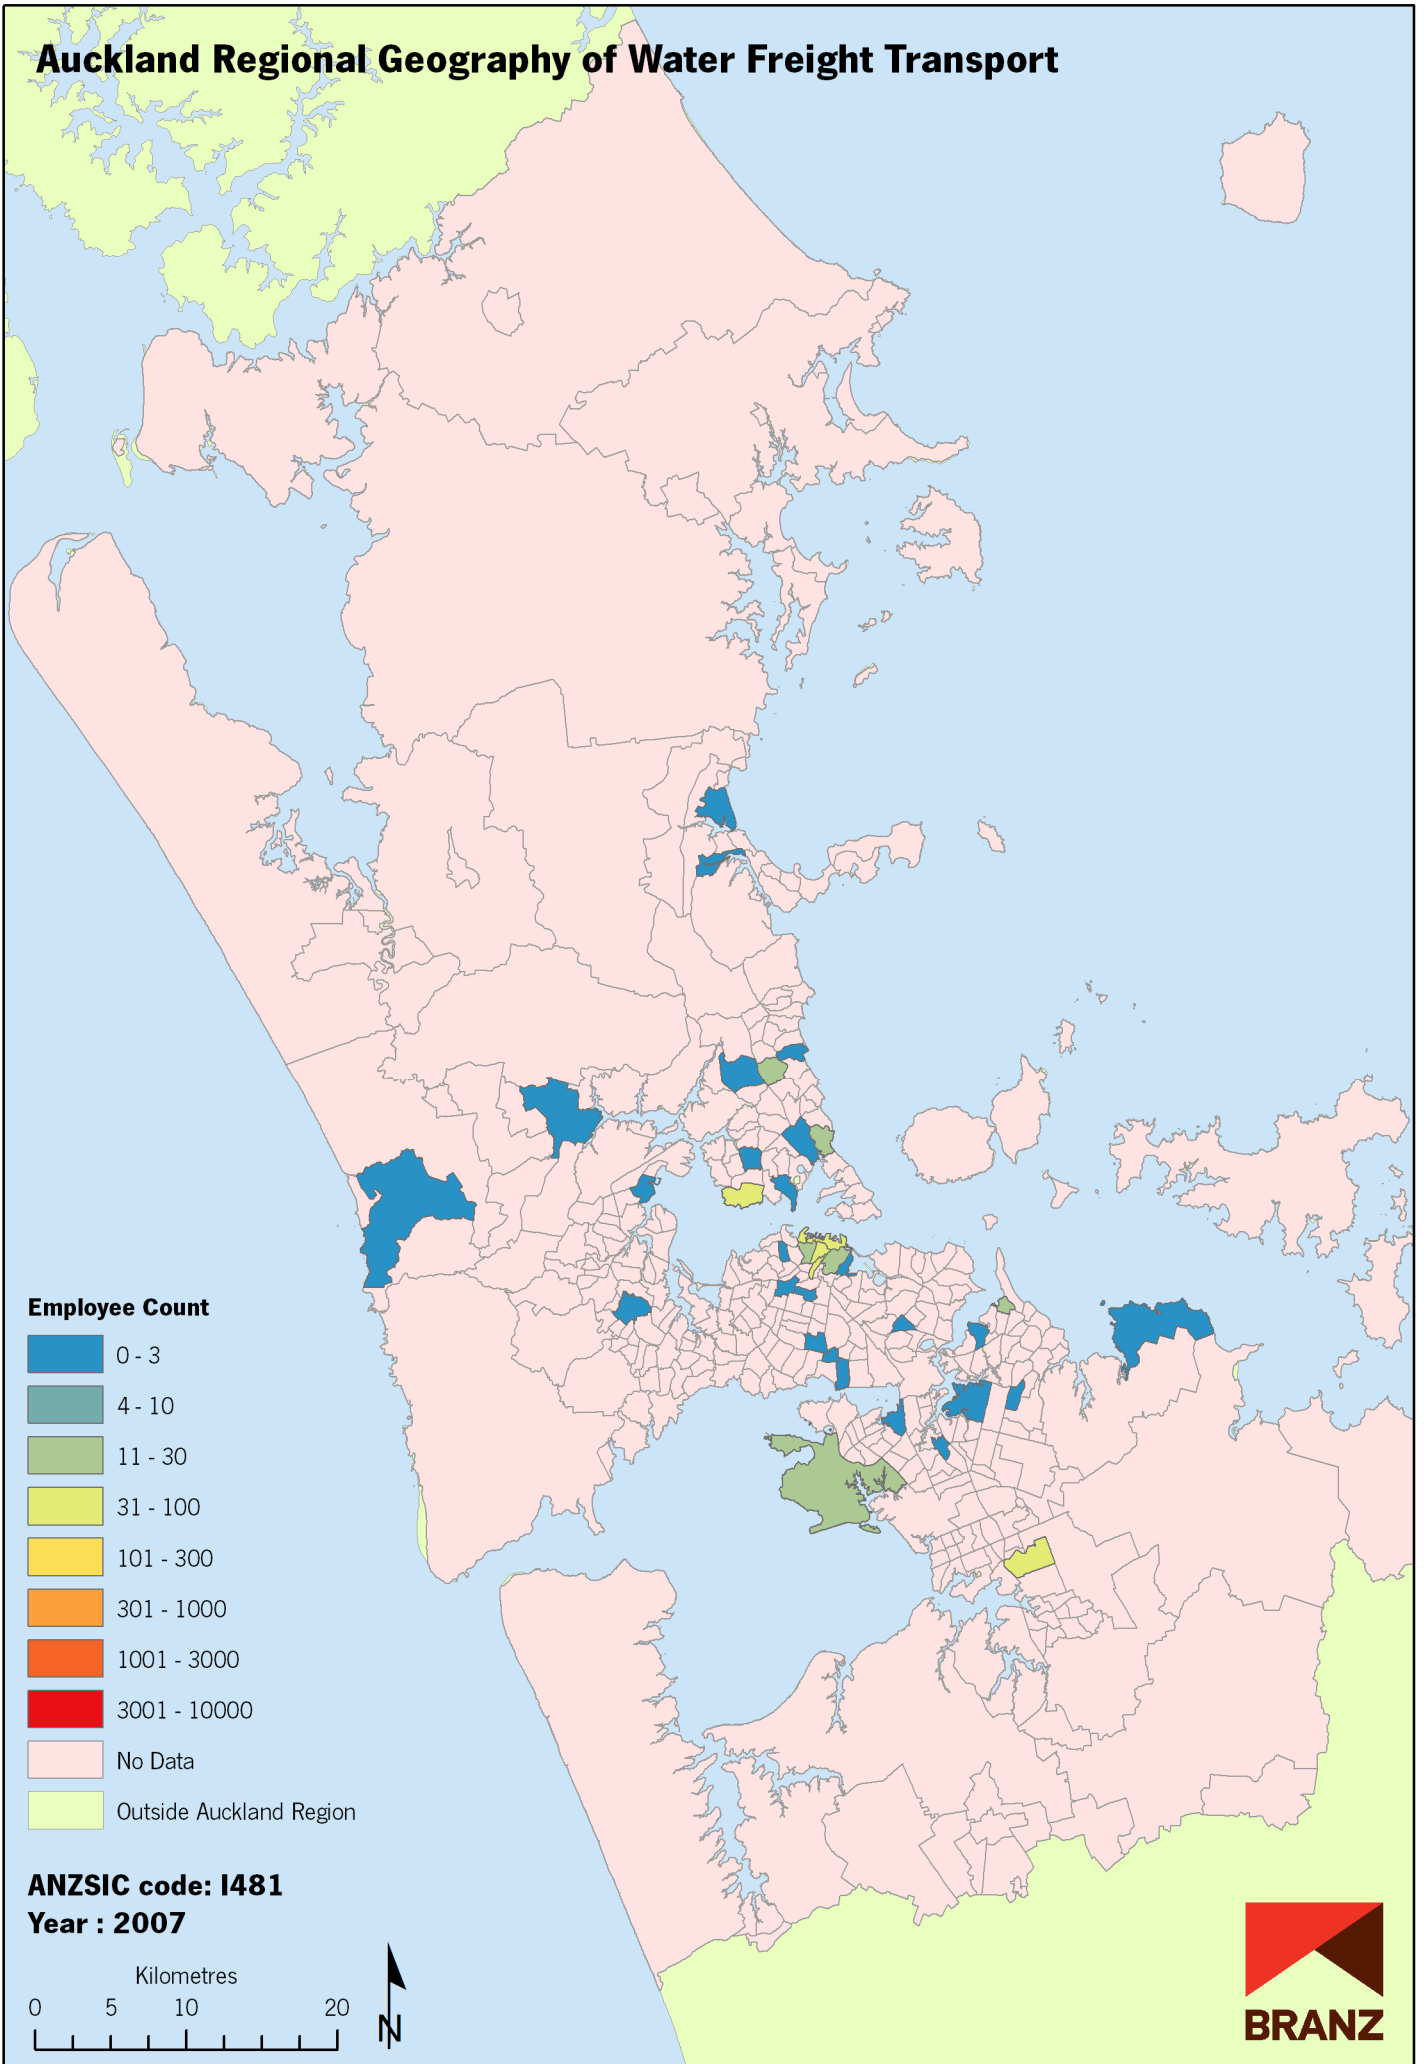

Auckland Regional Geography of Water Freight Transport

Data sources: Statistics New Zealand, Land Information New Zealand, Ollivier & Co Ltd. Copyright BRANZ. Whilst due care has been taken, BRANZ gives no warranty as to the accuracy and completeness of any information on this map and accepts no liability for any error, omission or use of the information.