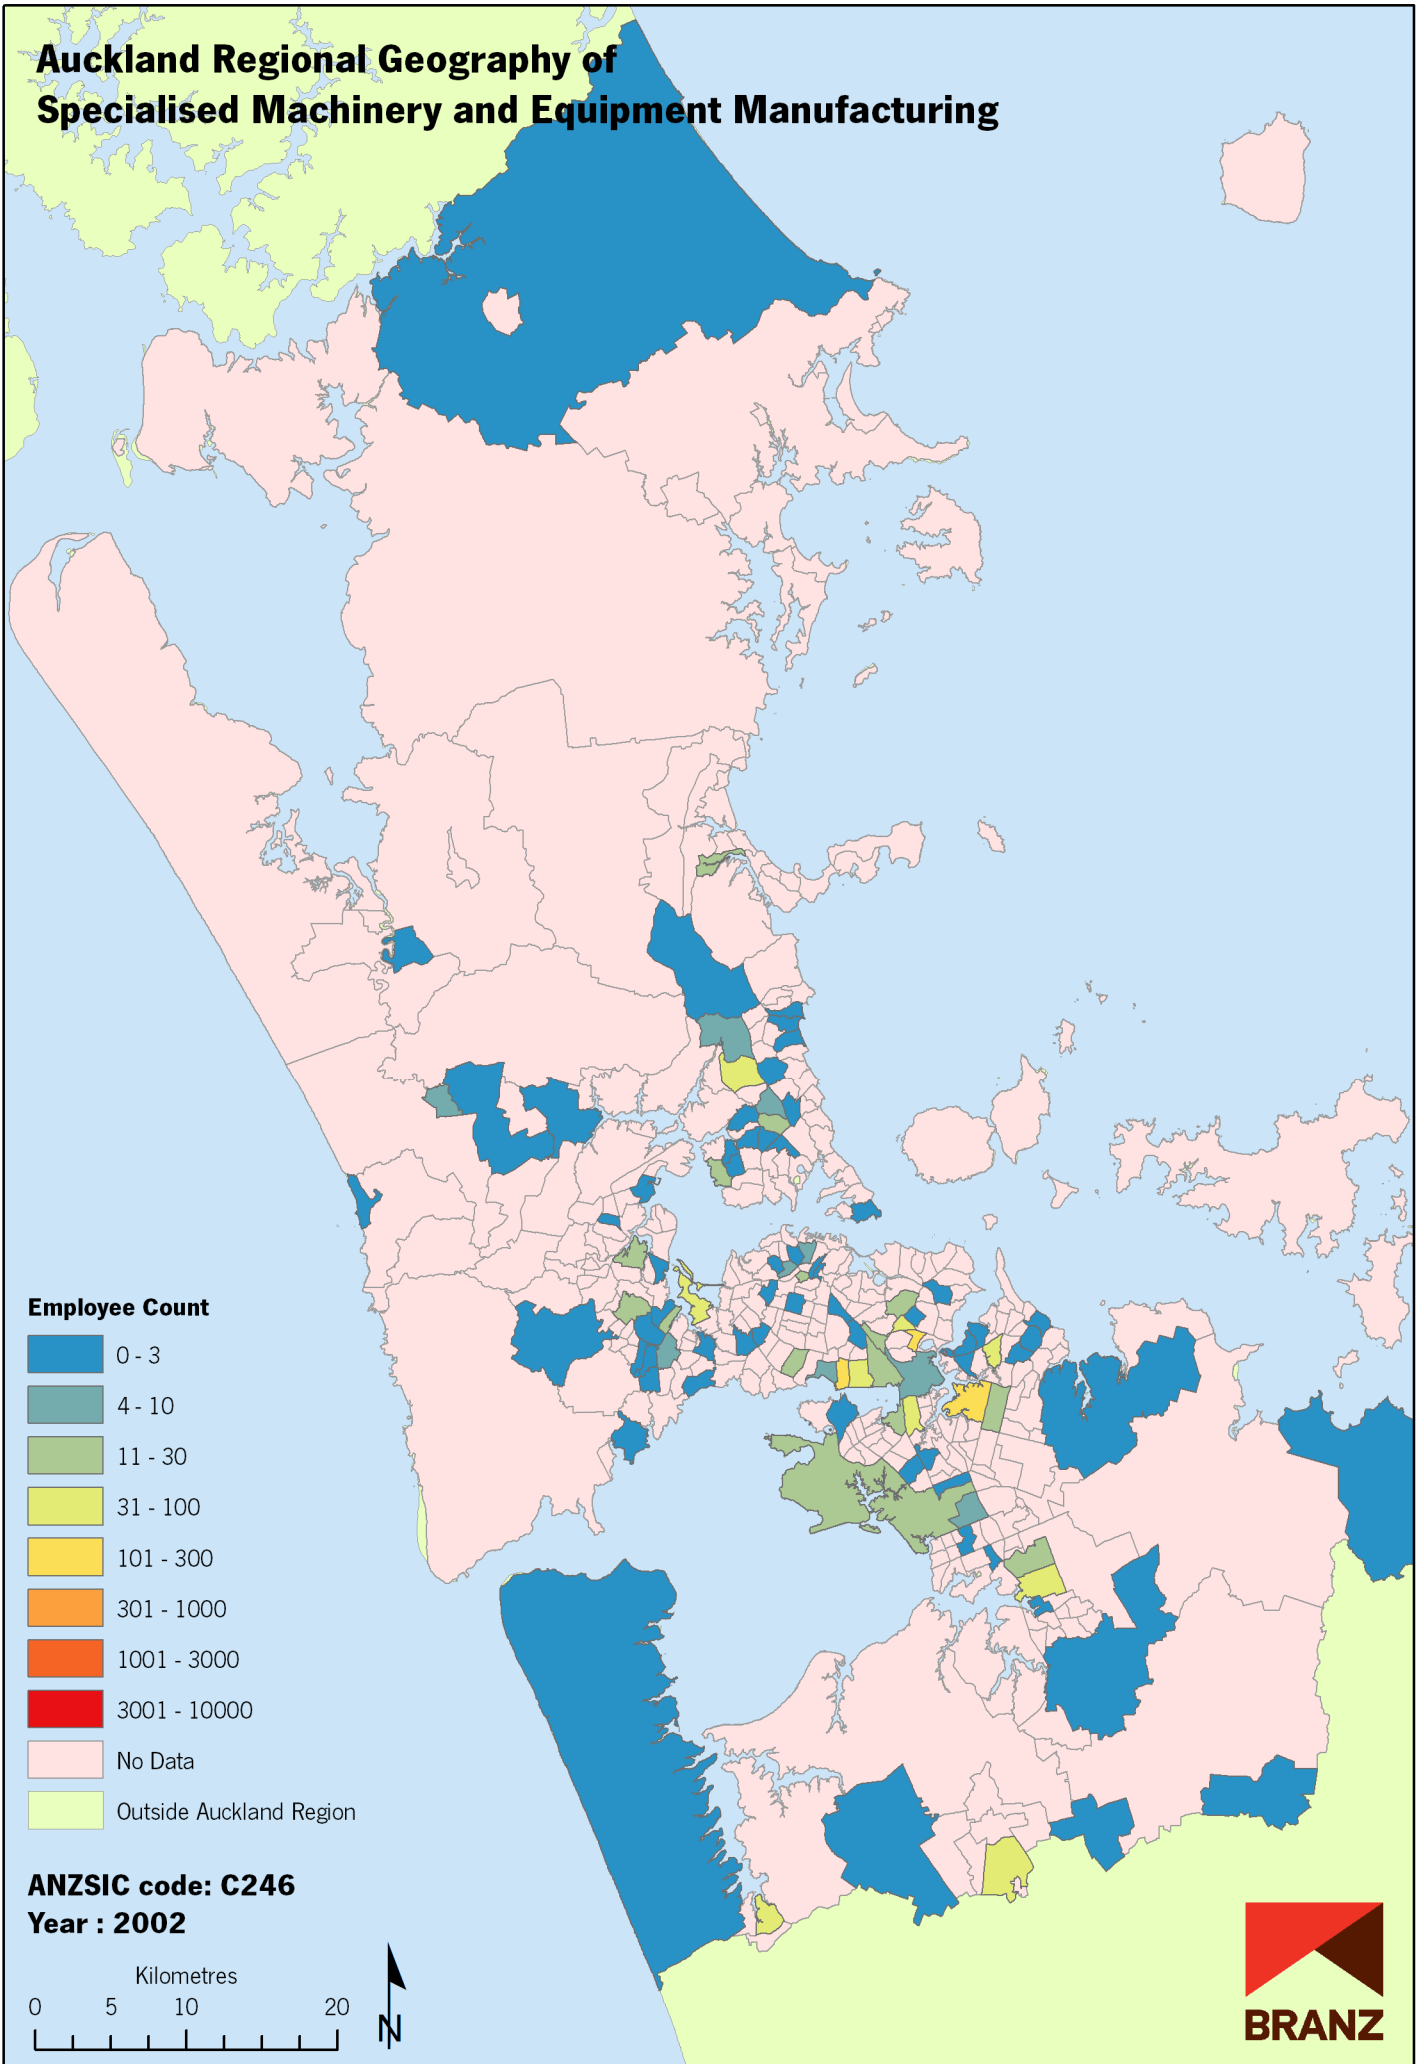

Auckland Regional Geography of Specialised Machinery and Equipment Manufacturing

Data sources: Statistics New Zealand, Land Information New Zealand, Ollivier & Co Ltd. Copyright BRANZ. Whilst due care has been taken, BRANZ gives no warranty as to the accuracy and completeness of any information on this map and accepts no liability for any error, omission or use of the information.