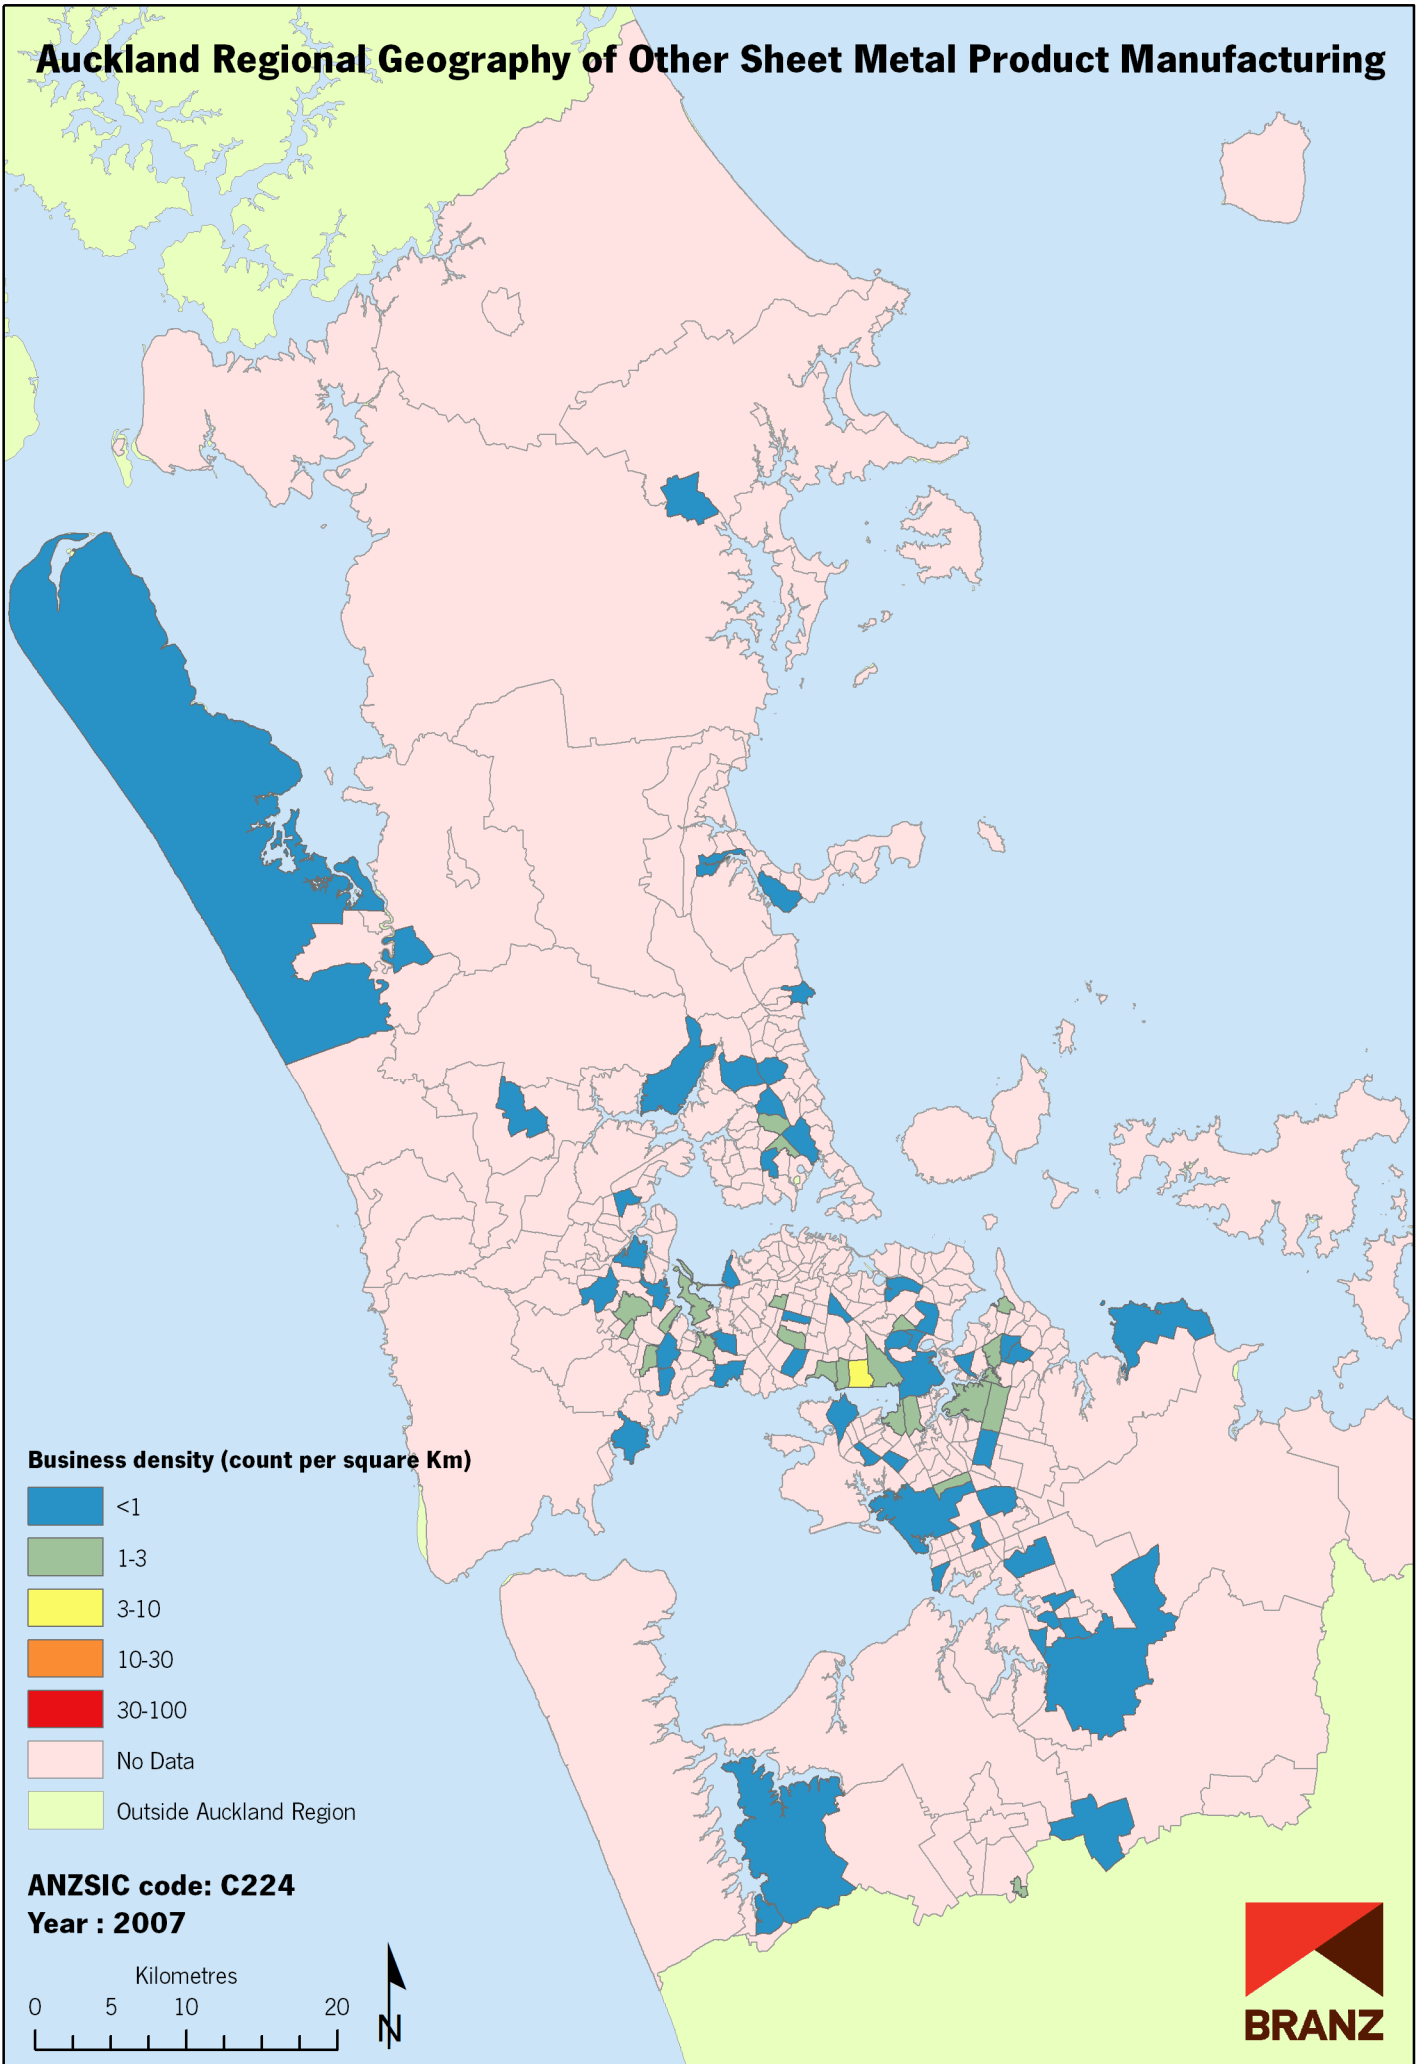

Auckland Regional Geography of Other Sheet Metal Product Manufacturing

Data sources: Statistics New Zealand, Land Information New Zealand, Ollivier & Co Ltd. Copyright BRANZ. Whilst due care has been taken, BRANZ gives no warranty as to the accuracy and completeness of any information on this map and accepts no liability for any error, omission or use of the information.