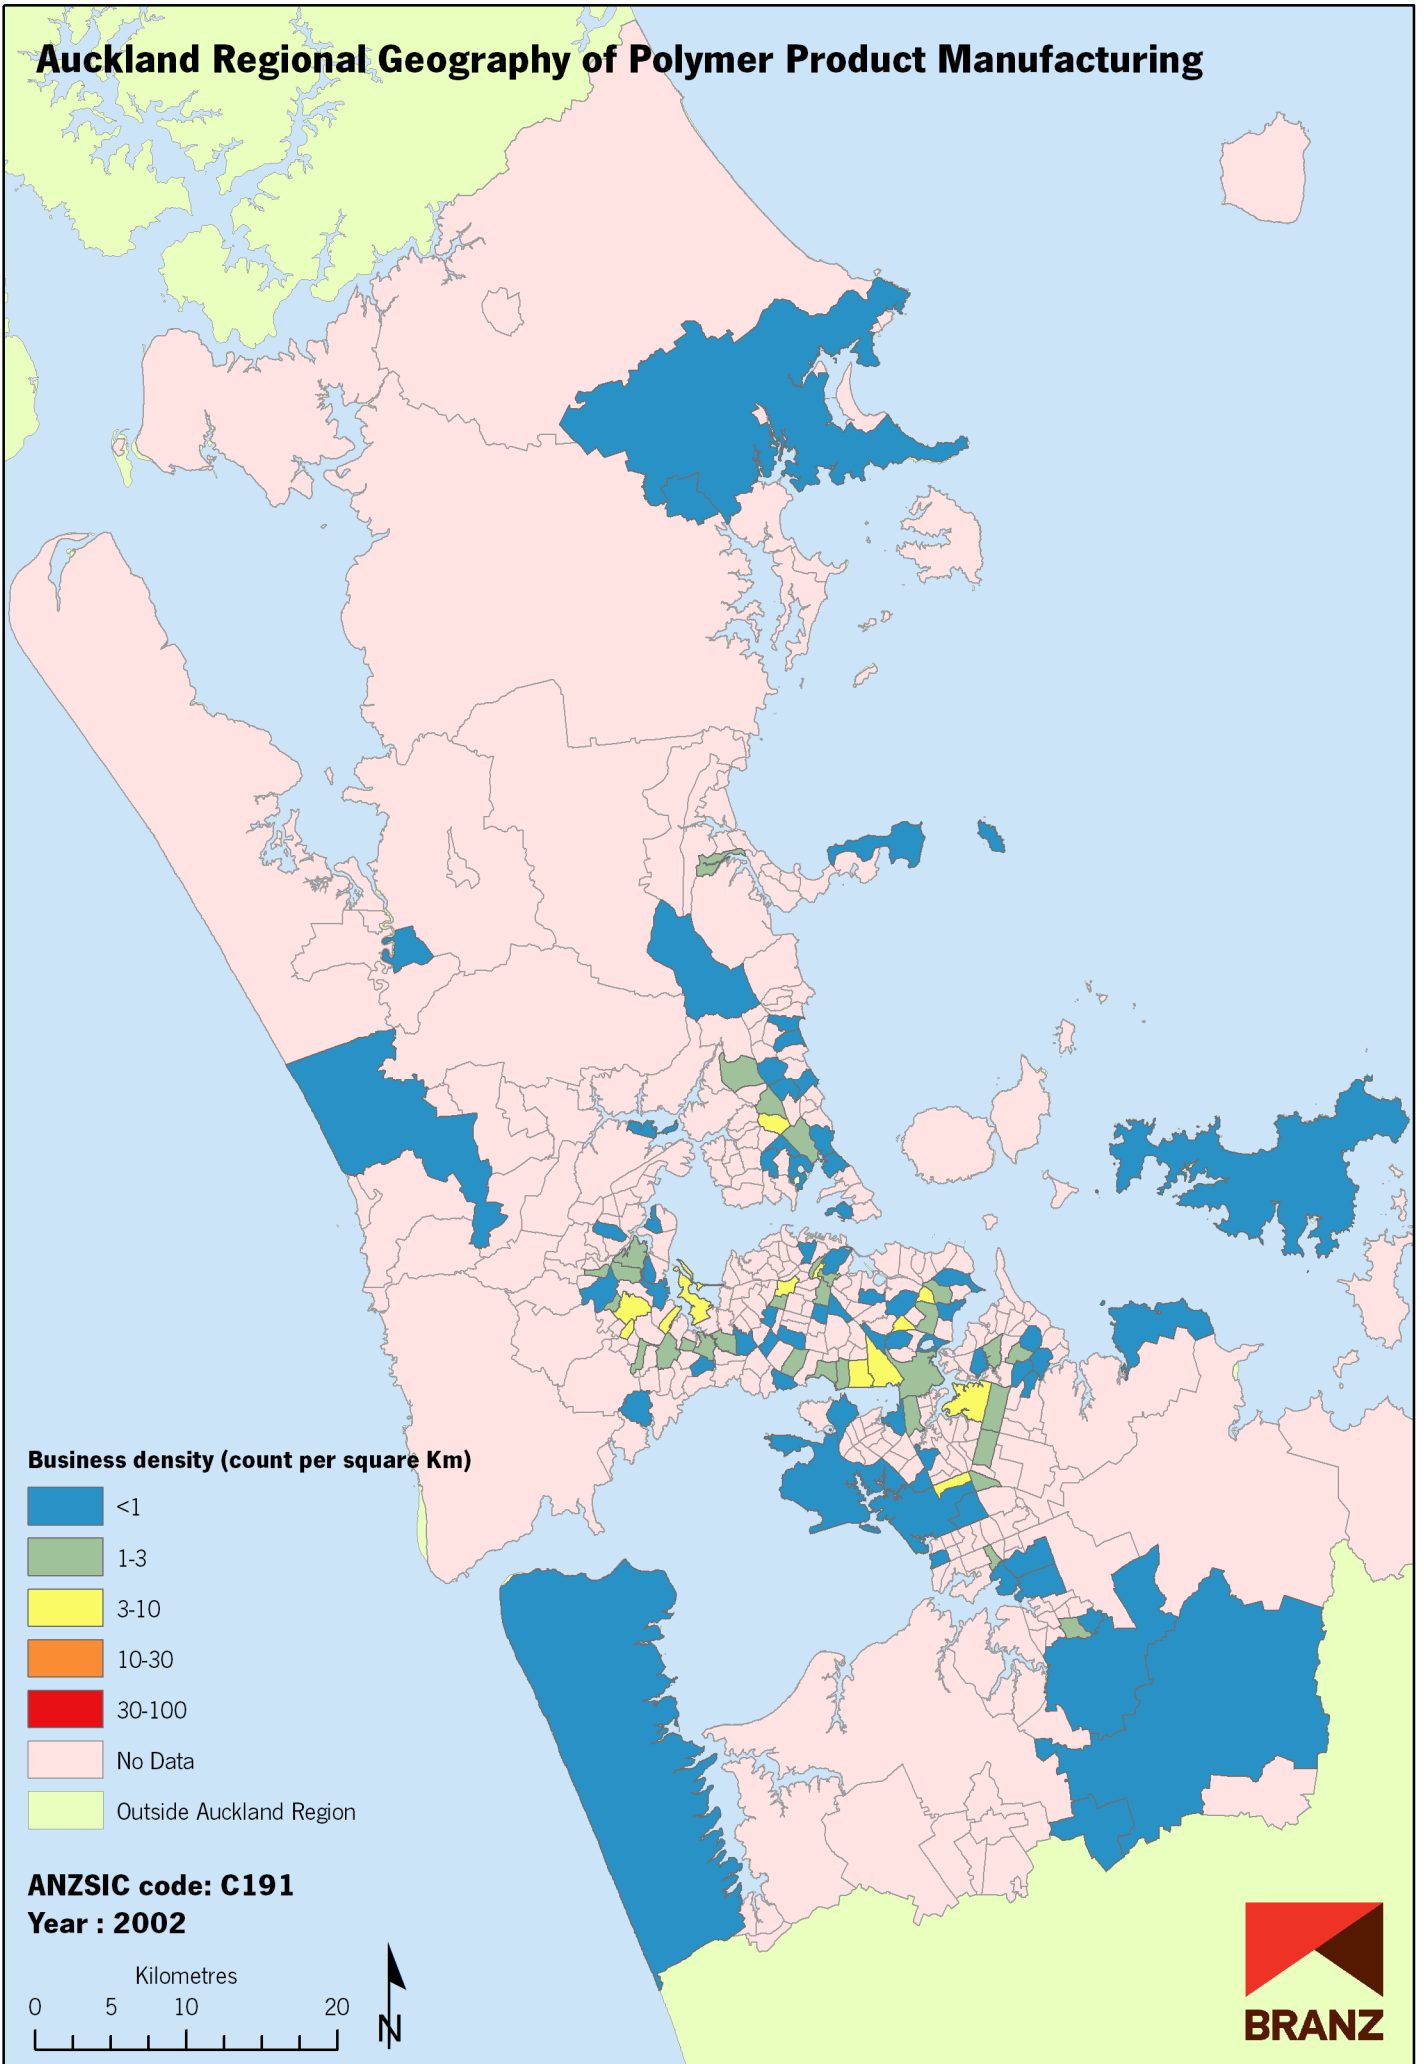

Auckland Regional Geography of Polymer Product Manufacturing

Data sources: Statistics New Zealand, Land Information New Zealand, Ollivier & Co Ltd. Copyright BRANZ. Whilst due care has been taken, BRANZ gives no warranty as to the accuracy and completeness of any information on this map and accepts no liability for any error, omission or use of the information.