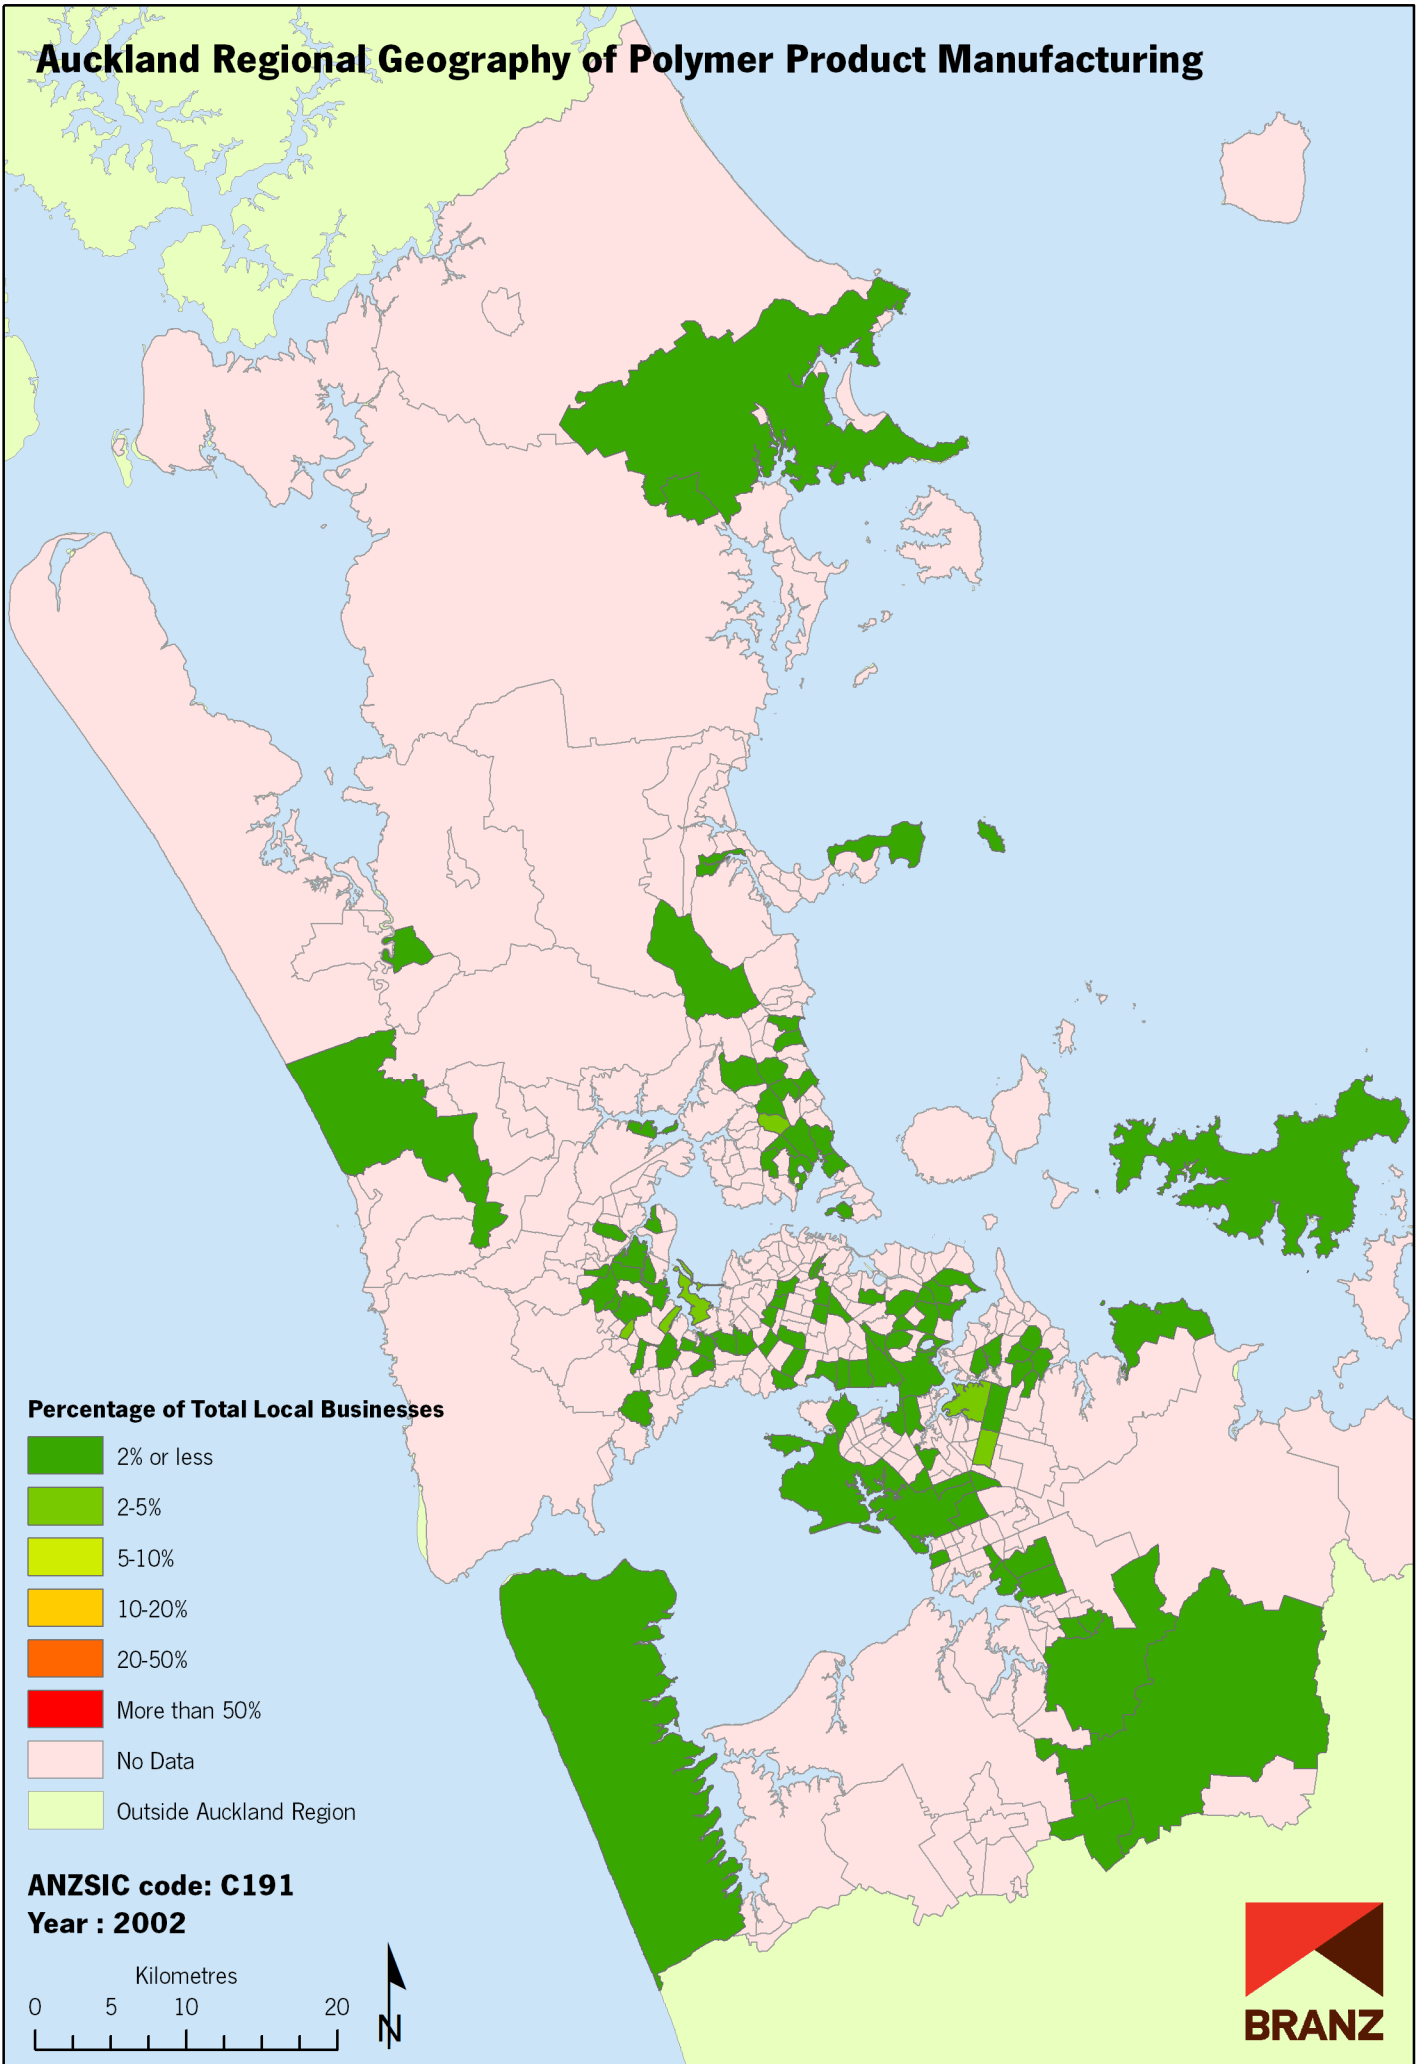

# Auckland Regional Geography of Polymer Product Manufacturing

Data sources: Statistics New Zealand, Land Information New Zealand, Ollivier & Co Ltd. Copyright BRANZ. Whilst due care has been taken, BRANZ gives no warranty as to the accuracy and completeness of any information on this map and accepts no liability for any error, omission or use of the information.